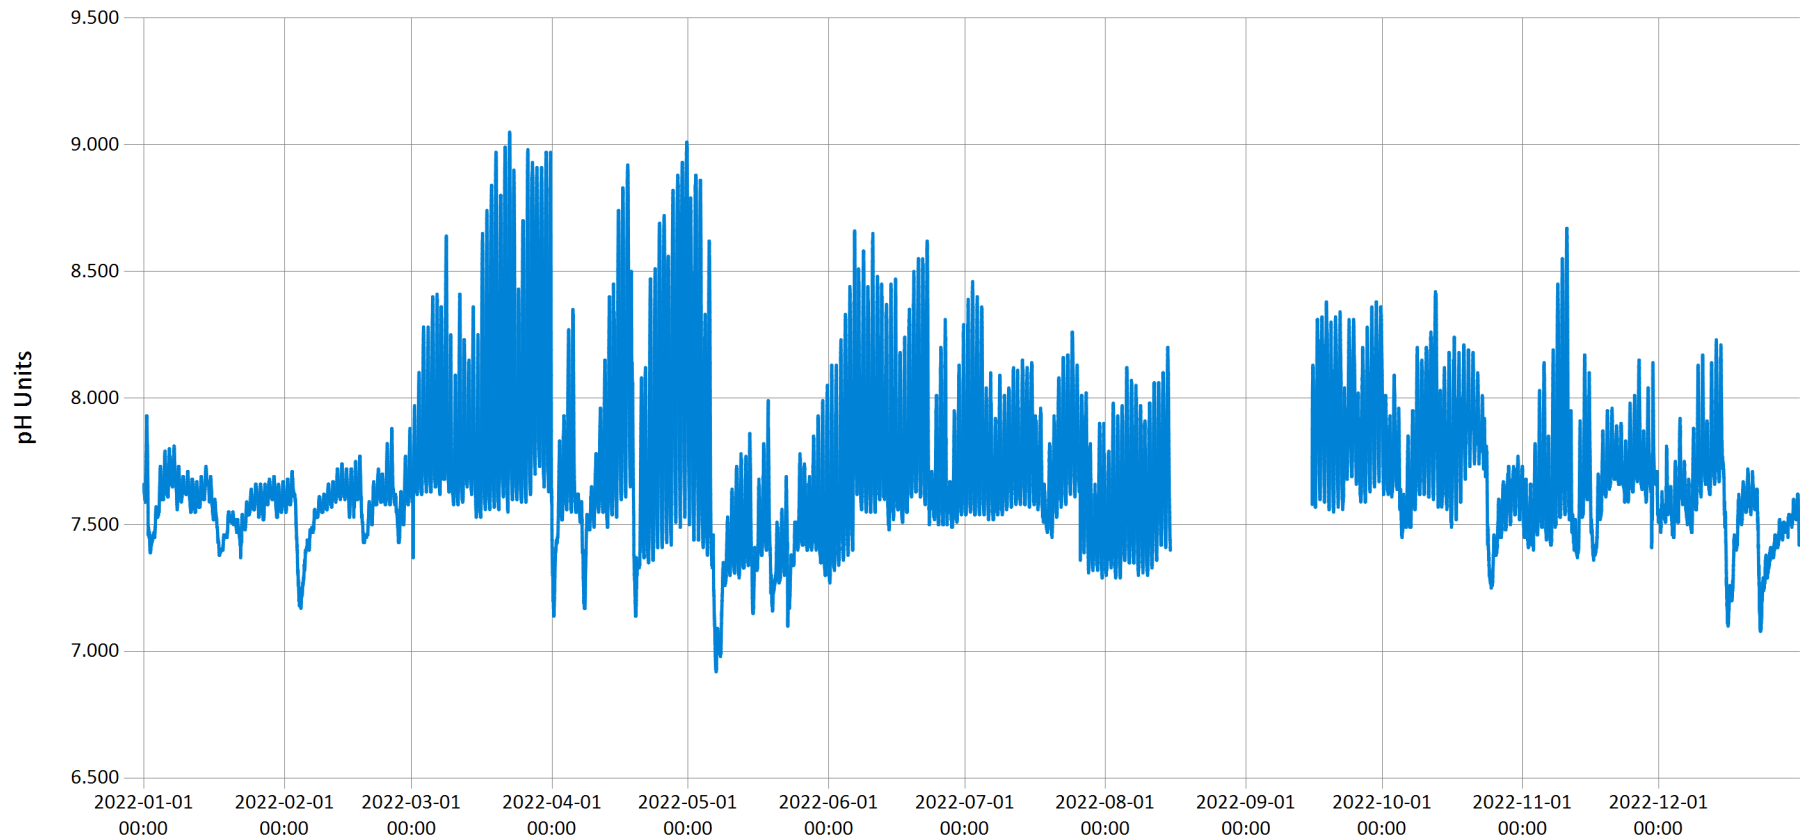

— Specific Conductivity (uS/cm)

Time Series Data Report

Conewago Dissolved Oxygen and Water Temperature 2022 - DO & Water Temp values for Conewago Creek

Jan 31, 2023 | 1 of 1

Period Selected: 2022-01-01 00:00 - 2022-12-31 23:59

UTC Offset: -05:00

Time Series Data Report

Conewago pH 2022 - pH values for Conewago Creek for the year 2022.

Jan 31, 2023 | 1 of 1

Period Selected: 2022-01-01 00:00 - 2022-12-31 23:59

UTC Offset: -05:00

— pH

Time Series Data Report

Conewago Total Dissolved Solids 2022 - TDS values for Conewago Creek for the year 2022.

Jan 31, 2023 | 1 of 1

Period Selected: 2022-01-01 00:00 - 2022-12-31 23:59

UTC Offset: -05:00

— Total Dissolved Solids

Time Series Data Report

Conewago Turbidity 2022 - Turbidity values for Conewago Creek for the year 2022.

Jan 31, 2023 | 1 of 1

Period Selected: 2022-01-01 00:00 - 2022-12-31 23:59