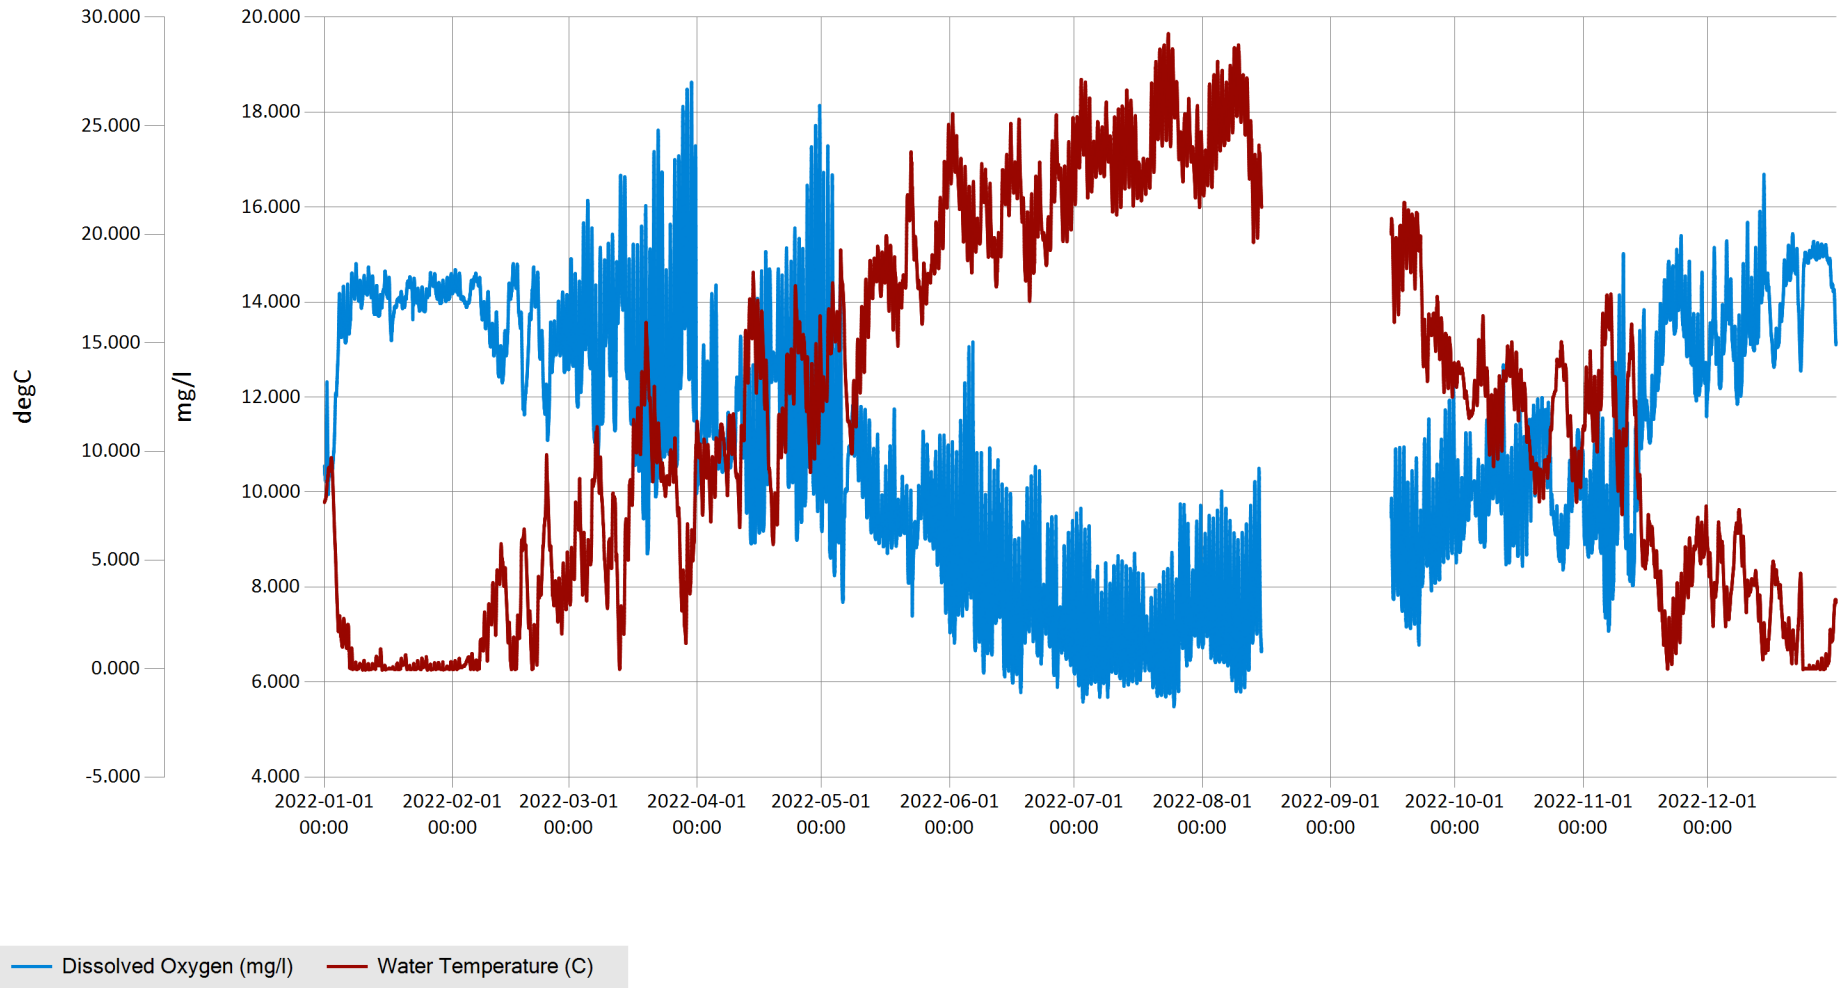

Time Series Data Report

Conewago Specific Conductivity 2022 - Sp. Cond. values for Conewago Creek for the year 2022.

Jan 31, 2023 | 1 of 1

Period Selected: 2022-01-01 00:00 - 2022-12-31 23:59

UTC Offset: -05:00

— Specific Conductivity (uS/cm)

Time Series Data Report

Conewago Dissolved Oxygen and Water Temperature 2022 - DO & Water Temp values for Conewago Creek

Jan 31, 2023 | 1 of 1

Period Selected: 2022-01-01 00:00 - 2022-12-31 23:59

UTC Offset: -05:00

Time Series Data Report

Conewago pH 2022 - pH values for Conewago Creek for the year 2022.

Jan 31, 2023 | 1 of 1

Period Selected: 2022-01-01 00:00 - 2022-12-31 23:59

UTC Offset: -05:00

— pH

Time Series Data Report

Conewago Total Dissolved Solids 2022 - TDS values for Conewago Creek for the year 2022.

Jan 31, 2023 | 1 of 1

Period Selected: 2022-01-01 00:00 - 2022-12-31 23:59

UTC Offset: -05:00