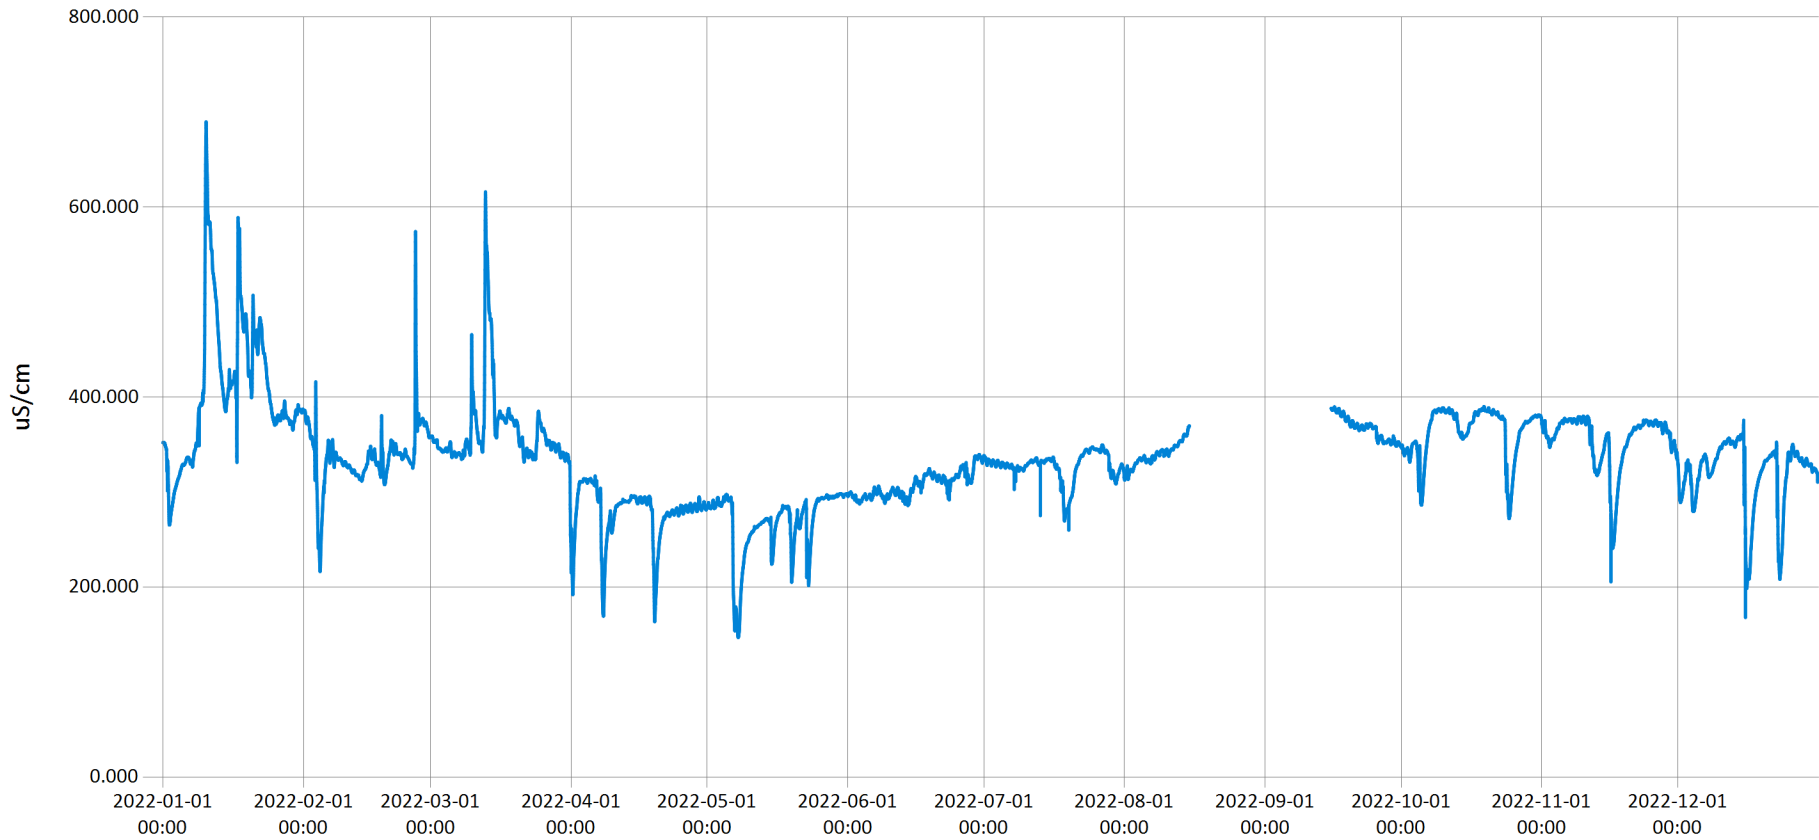

Time Series Data Report

Conewago Specific Conductivity 2022 - Sp. Cond. values for Conewago Creek for the year 2022.

Jan 31, 2023 | 1 of 1

Period Selected: 2022-01-01 00:00 - 2022-12-31 23:59

UTC Offset: -05:00

— Specific Conductivity (uS/cm)

Time Series Data Report

Conewago Dissolved Oxygen and Water Temperature 2022 - DO & Water Temp values for Conewago Creek

Jan 31, 2023 | 1 of 1

Period Selected: 2022-01-01 00:00 - 2022-12-31 23:59

UTC Offset: -05:00

Time Series Data Report

Conewago pH 2022 - pH values for Conewago Creek for the year 2022.

Jan 31, 2023 | 1 of 1

Period Selected: 2022-01-01 00:00 - 2022-12-31 23:59

UTC Offset: -05:00

— pH

Time Series Data Report

Conewago Total Dissolved Solids 2022 - TDS values for Conewago Creek for the year 2022.

Jan 31, 2023 | 1 of 1

Period Selected: 2022-01-01 00:00 - 2022-12-31 23:59

UTC Offset: -05:00