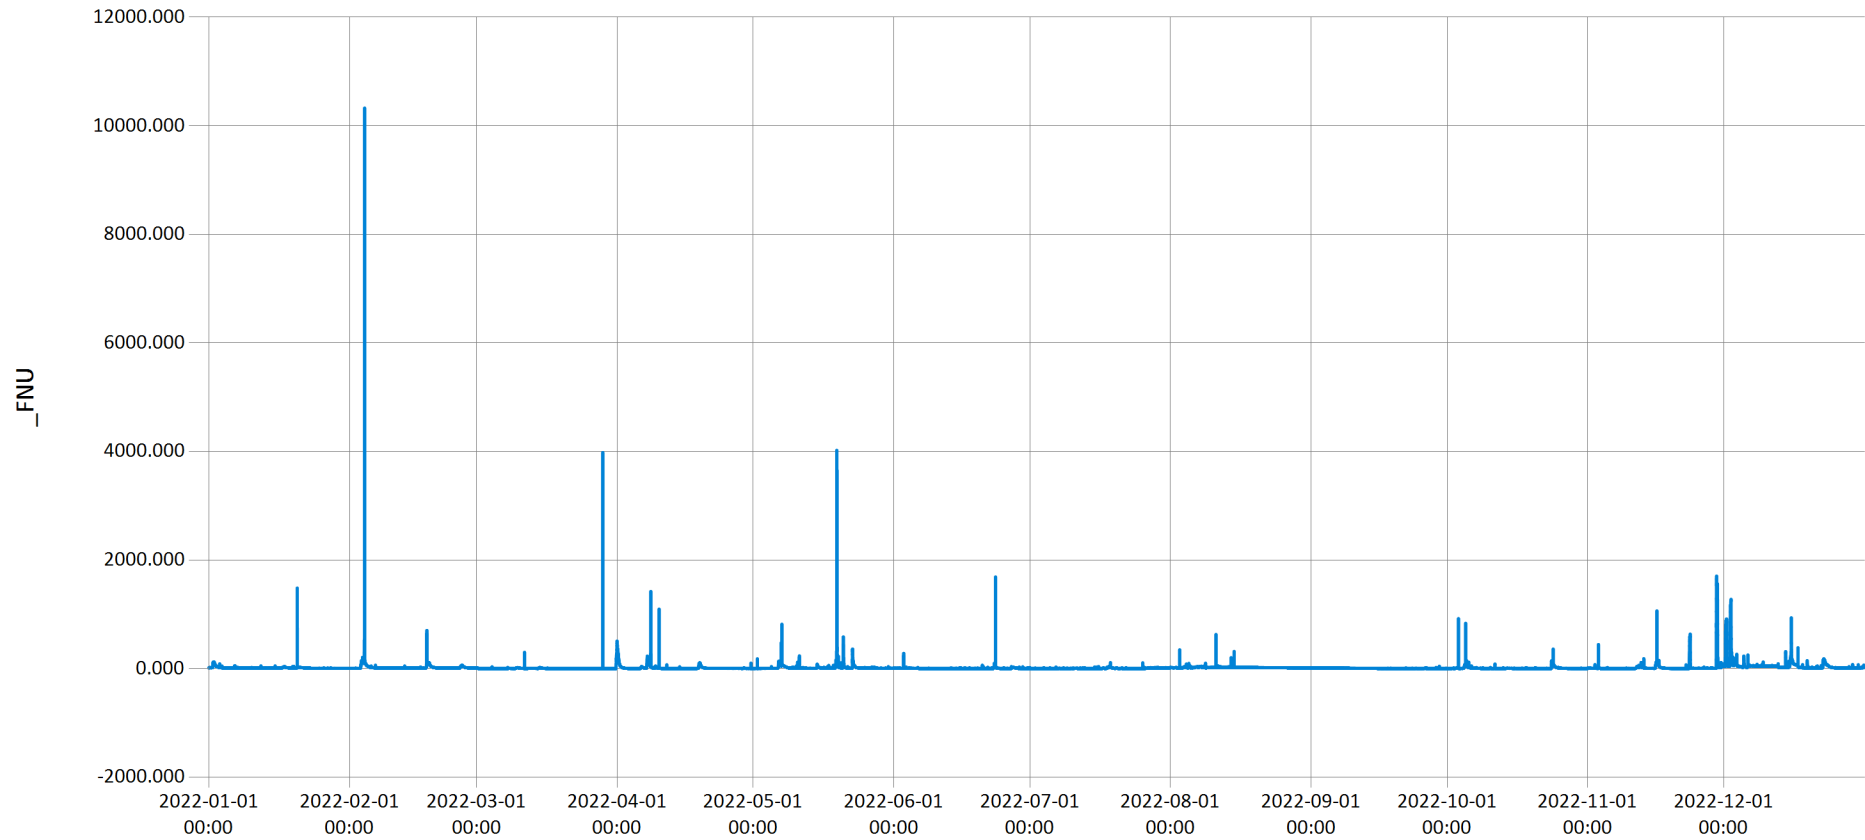

UTC Offset: -05:00

Time Series Data Report

Conewago pH 2022 - pH values for Conewago Creek for the year 2022.

Jan 31, 2023 | 1 of 1

Period Selected: 2022-01-01 00:00 - 2022-12-31 23:59

UTC Offset: -05:00

— pH

Time Series Data Report

Conewago Total Dissolved Solids 2022 - TDS values for Conewago Creek for the year 2022.

Jan 31, 2023 | 1 of 1

Period Selected: 2022-01-01 00:00 - 2022-12-31 23:59

UTC Offset: -05:00

— Total Dissolved Solids

Time Series Data Report

Conewago Turbidity 2022 - Turbidity values for Conewago Creek for the year 2022.

Jan 31, 2023 | 1 of 1

Period Selected: 2022-01-01 00:00 - 2022-12-31 23:59

UTC Offset: -05:00

— Turbidity