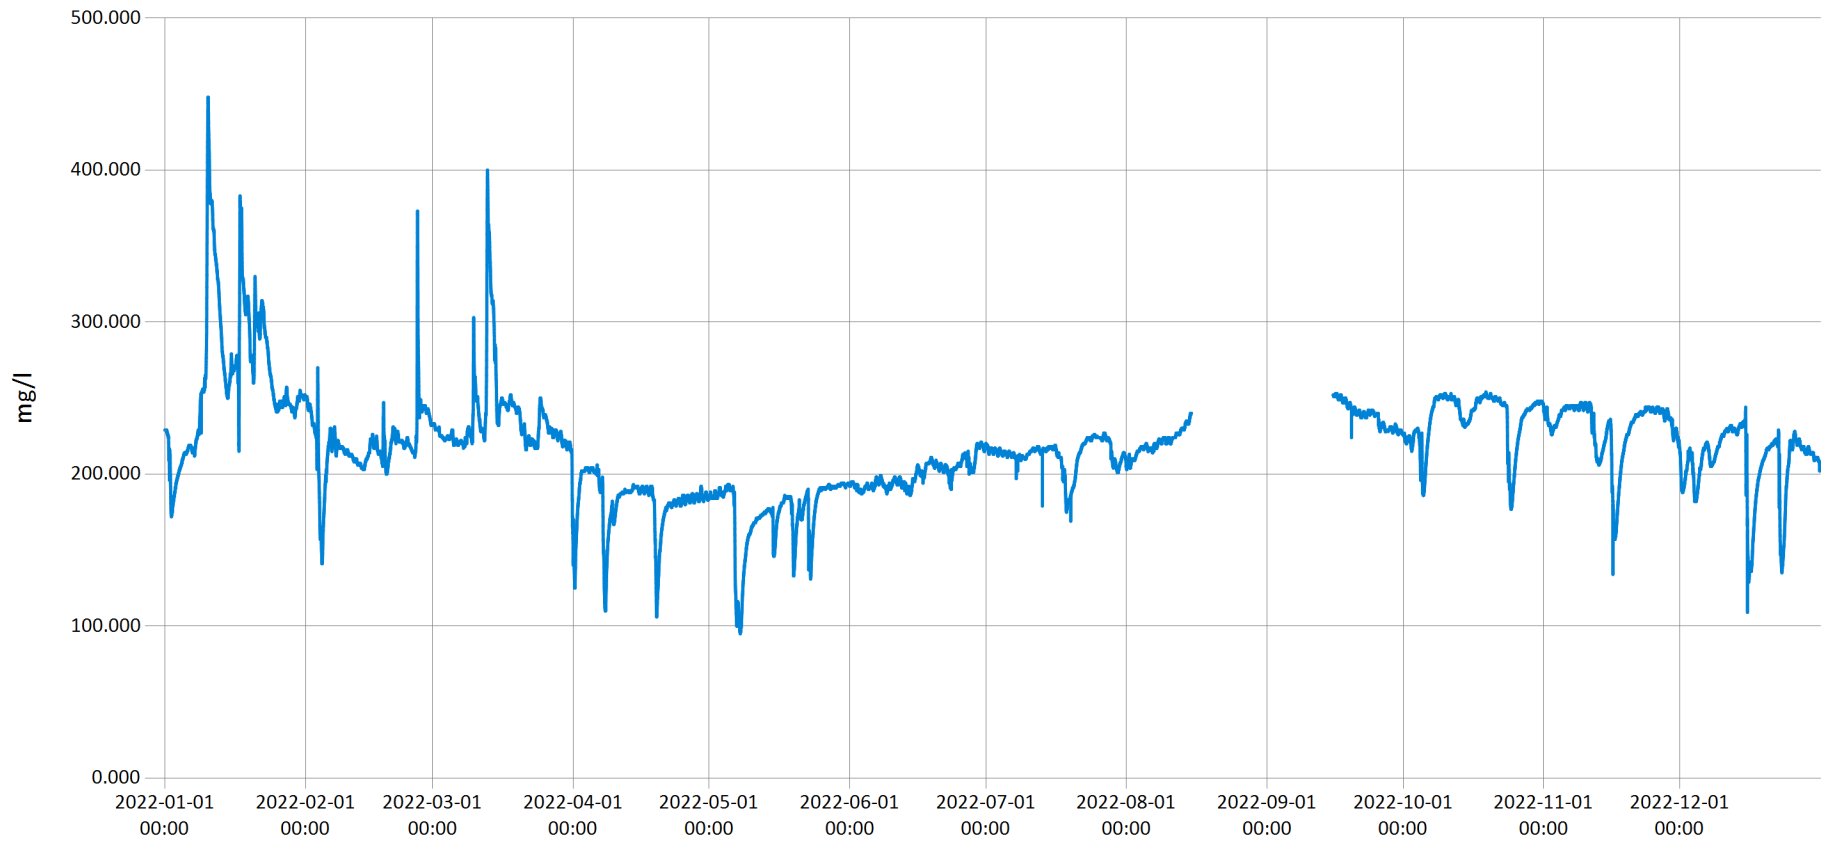

— Specific Conductivity (uS/cm)

Time Series Data Report

Conewago Dissolved Oxygen and Water Temperature 2022 - DO & Water Temp values for Conewago Creek

Jan 31, 2023 | 1 of 1

Period Selected: 2022-01-01 00:00 - 2022-12-31 23:59

UTC Offset: -05:00

Time Series Data Report

Conewago pH 2022 - pH values for Conewago Creek for the year 2022.

Jan 31, 2023 | 1 of 1

Period Selected: 2022-01-01 00:00 - 2022-12-31 23:59

UTC Offset: -05:00

— pH

Time Series Data Report

Conewago Total Dissolved Solids 2022 - TDS values for Conewago Creek for the year 2022.

Jan 31, 2023 | 1 of 1

Period Selected: 2022-01-01 00:00 - 2022-12-31 23:59

UTC Offset: -05:00

— Total Dissolved Solids

Time Series Data Report

Conewago Turbidity 2022 - Turbidity values for Conewago Creek for the year 2022.

Jan 31, 2023 | 1 of 1

Period Selected: 2022-01-01 00:00 - 2022-12-31 23:59