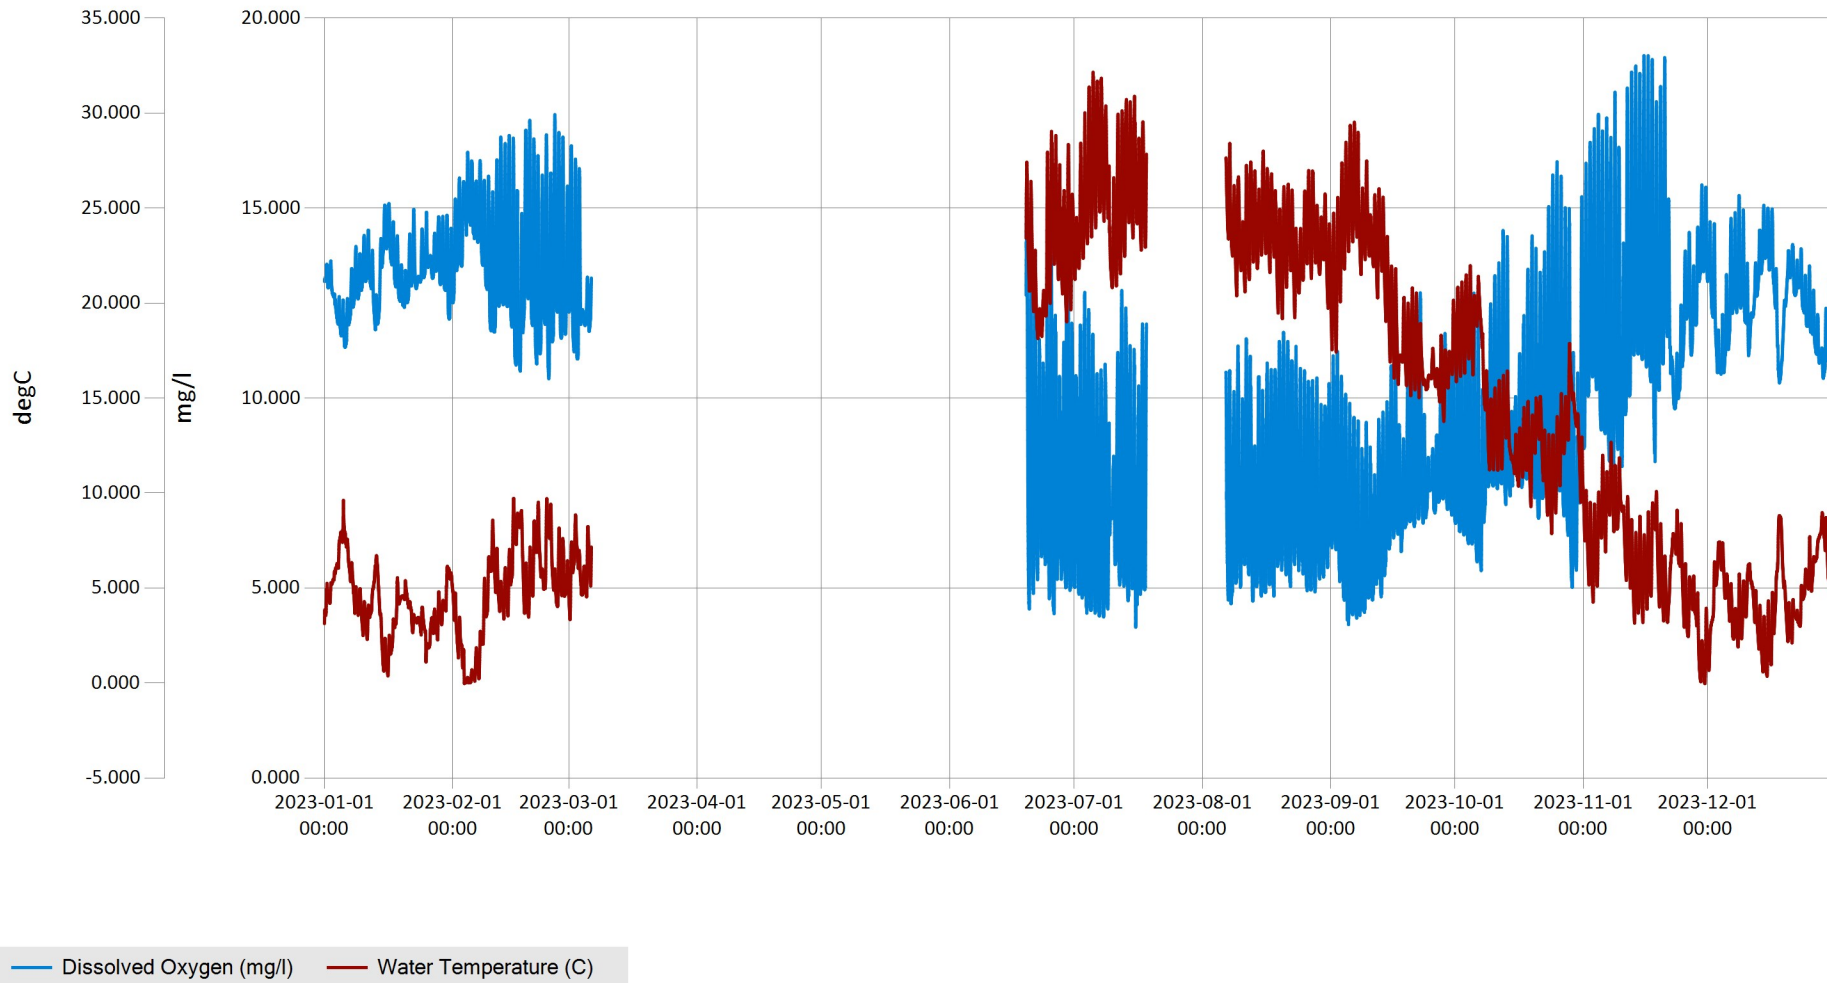

Time Series Data Report

Conewago Creek - Specific Conductivity for 2023

Jan 25, 2024 | 1 of 1

Period Selected: 2023-01-01 00:00 - 2023-12-31 23:59

UTC Offset: -05:00

— Specific Conductivity (uS/cm)

Time Series Data Report

Conewago Creek - Dissolved Oxygen and Water Temperature for 2023

Jan 25, 2024 | 1 of 1

Period Selected: 2023-01-01 00:00 - 2023-12-31 23:59

UTC Offset: -05:00

Time Series Data Report

Conewago Creek - pH for 2023

Jan 25, 2024 | 1 of 1

Period Selected: 2023-01-01 00:00 - 2023-12-31 23:59

UTC Offset: -05:00

— pH

Time Series Data Report

Conewago Creek - Total Dissolved Solids (TDS) for 2023

Jan 25, 2024 | 1 of 1

Period Selected: 2023-01-01 00:00 - 2023-12-31 23:59

UTC Offset: -05:00

— TDS (mg/l)

Time Series Data Report

Conewago Creek - Turbidity for 2023

Jan 25, 2024 | 1 of 1

Period Selected: 2023-01-01 00:00 - 2023-12-31 23:59

UTC Offset: -05:00

— Turbidity (FNU)