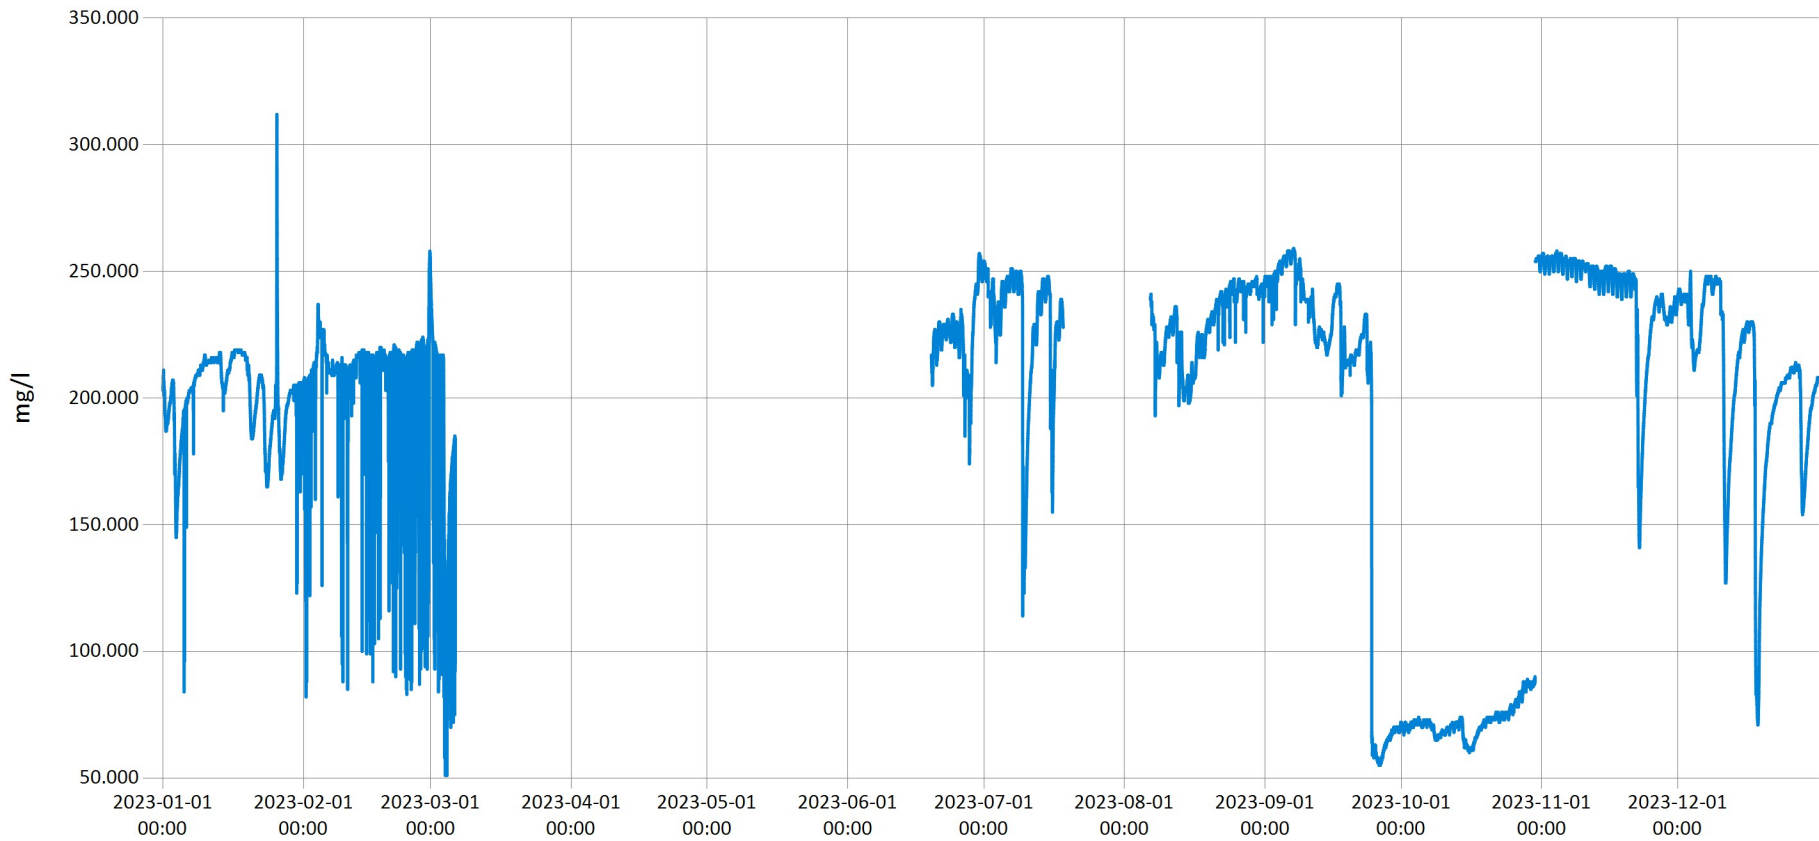

Time Series Data Report

Conewago Creek - Specific Conductivity for 2023

Jan 25, 2024 | 1 of 1

Period Selected: 2023-01-01 00:00 - 2023-12-31 23:59

UTC Offset: -05:00

— Specific Conductivity (uS/cm)

Time Series Data Report

Conewago Creek - Dissolved Oxygen and Water Temperature for 2023

Jan 25, 2024 | 1 of 1

Period Selected: 2023-01-01 00:00 - 2023-12-31 23:59

UTC Offset: -05:00

Time Series Data Report

Conewago Creek - pH for 2023

Jan 25, 2024 | 1 of 1

Period Selected: 2023-01-01 00:00 - 2023-12-31 23:59

UTC Offset: -05:00

— pH

Time Series Data Report

Conewago Creek - Total Dissolved Solids (TDS) for 2023

Jan 25, 2024 | 1 of 1

Period Selected: 2023-01-01 00:00 - 2023-12-31 23:59

UTC Offset: -05:00

— TDS (mg/l)

Time Series Data Report

Conewago Creek - Turbidity for 2023

Jan 25, 2024 | 1 of 1

Period Selected: 2023-01-01 00:00 - 2023-12-31 23:59

UTC Offset: -05:00

— Turbidity (FNU)