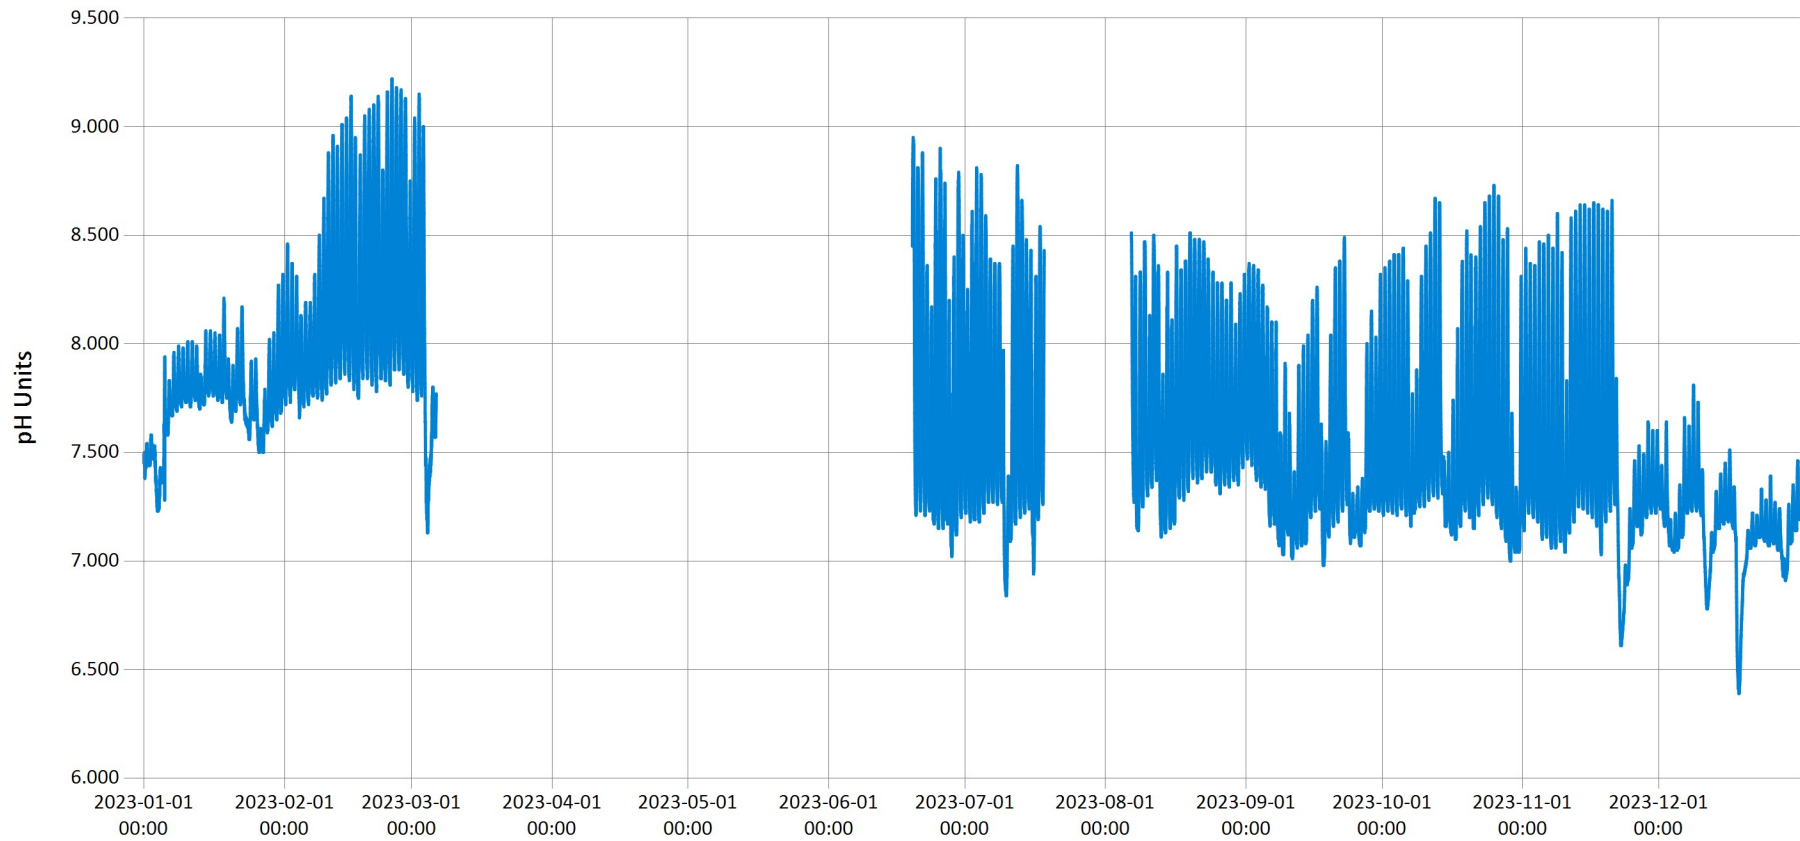

Time Series Data Report

Conewago Creek - Specific Conductivity for 2023

Jan 25, 2024 | 1 of 1

Period Selected: 2023-01-01 00:00 - 2023-12-31 23:59

UTC Offset: -05:00

— Specific Conductivity (uS/cm)

Time Series Data Report

Conewago Creek - Dissolved Oxygen and Water Temperature for 2023

Jan 25, 2024 | 1 of 1

Period Selected: 2023-01-01 00:00 - 2023-12-31 23:59

UTC Offset: -05:00

Time Series Data Report

Conewago Creek - pH for 2023

Jan 25, 2024 | 1 of 1

Period Selected: 2023-01-01 00:00 - 2023-12-31 23:59

UTC Offset: -05:00

— pH

Time Series Data Report

Conewago Creek - Total Dissolved Solids (TDS) for 2023

Jan 25, 2024 | 1 of 1

Period Selected: 2023-01-01 00:00 - 2023-12-31 23:59

UTC Offset: -05:00

— TDS (mg/l)

Time Series Data Report

Conewago Creek - Turbidity for 2023

Jan 25, 2024 | 1 of 1

Period Selected: 2023-01-01 00:00 - 2023-12-31 23:59

UTC Offset: -05:00

— Turbidity (FNU)