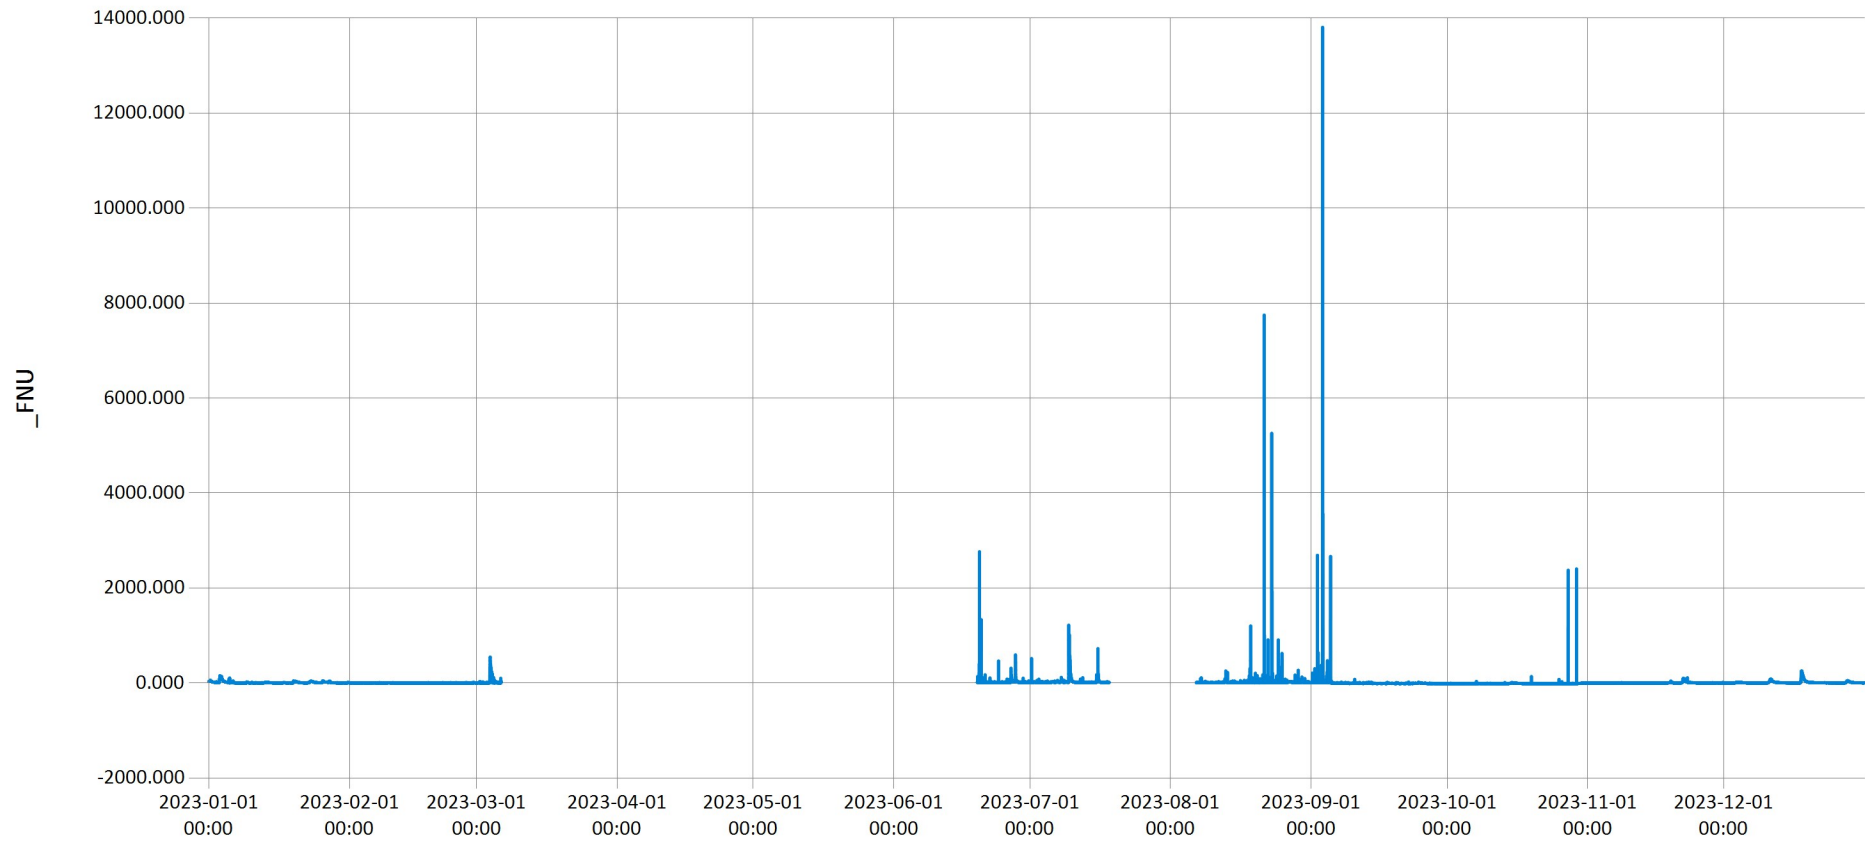

Time Series Data Report

Conewago Creek - Specific Conductivity for 2023

Jan 25, 2024 | 1 of 1

Period Selected: 2023-01-01 00:00 - 2023-12-31 23:59

UTC Offset: -05:00

— Specific Conductivity (uS/cm)

Time Series Data Report

Conewago Creek - Dissolved Oxygen and Water Temperature for 2023

Jan 25, 2024 | 1 of 1

Period Selected: 2023-01-01 00:00 - 2023-12-31 23:59

UTC Offset: -05:00

Time Series Data Report

Conewago Creek - pH for 2023

Jan 25, 2024 | 1 of 1

Period Selected: 2023-01-01 00:00 - 2023-12-31 23:59

UTC Offset: -05:00

— pH

Time Series Data Report

Conewago Creek - Total Dissolved Solids (TDS) for 2023

Jan 25, 2024 | 1 of 1

Period Selected: 2023-01-01 00:00 - 2023-12-31 23:59

UTC Offset: -05:00

— TDS (mg/l)

Time Series Data Report

Conewago Creek - Turbidity for 2023

Jan 25, 2024 | 1 of 1

Period Selected: 2023-01-01 00:00 - 2023-12-31 23:59

UTC Offset: -05:00

— Turbidity (FNU)