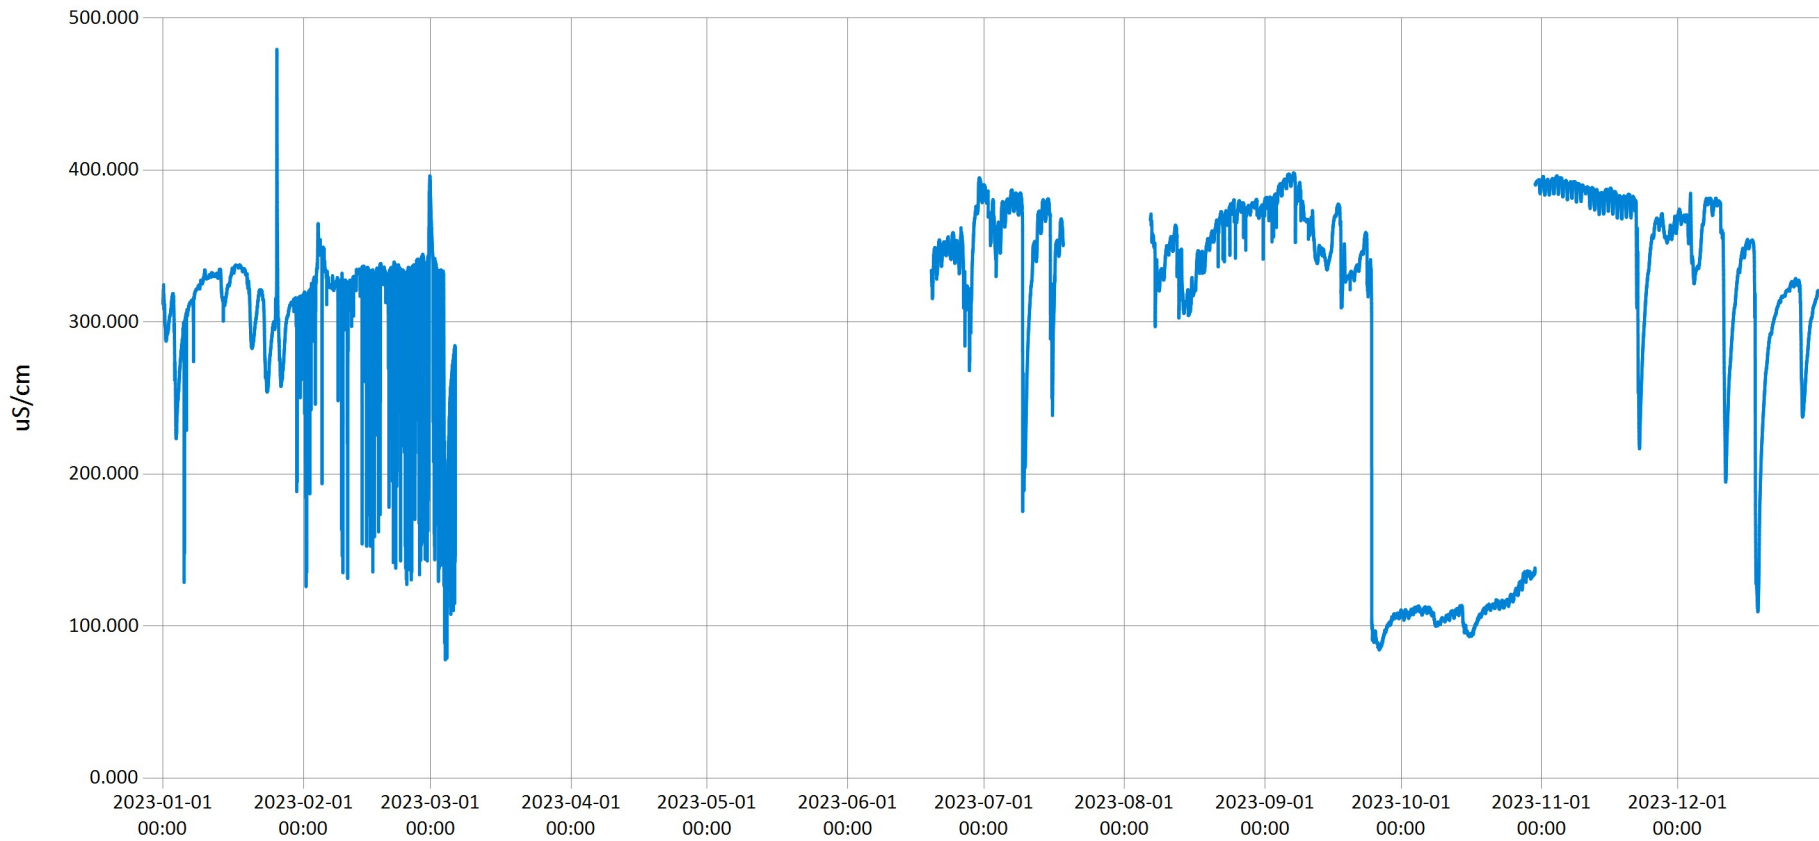

Time Series Data Report

Conewago Creek - Specific Conductivity for 2023

Jan 25, 2024 | 1 of 1

Period Selected: 2023-01-01 00:00 - 2023-12-31 23:59

UTC Offset: -05:00

— Specific Conductivity (uS/cm)

Time Series Data Report

Conewago Creek - Dissolved Oxygen and Water Temperature for 2023

Jan 25, 2024 | 1 of 1

Period Selected: 2023-01-01 00:00 - 2023-12-31 23:59

UTC Offset: -05:00

Time Series Data Report

Conewago Creek - pH for 2023

Jan 25, 2024 | 1 of 1

Period Selected: 2023-01-01 00:00 - 2023-12-31 23:59

UTC Offset: -05:00

— pH

Time Series Data Report

Conewago Creek - Total Dissolved Solids (TDS) for 2023

Jan 25, 2024 | 1 of 1

Period Selected: 2023-01-01 00:00 - 2023-12-31 23:59

UTC Offset: -05:00

— TDS (mg/l)

Time Series Data Report

Conewago Creek - Turbidity for 2023

Jan 25, 2024 | 1 of 1

Period Selected: 2023-01-01 00:00 - 2023-12-31 23:59

UTC Offset: -05:00

— Turbidity (FNU)