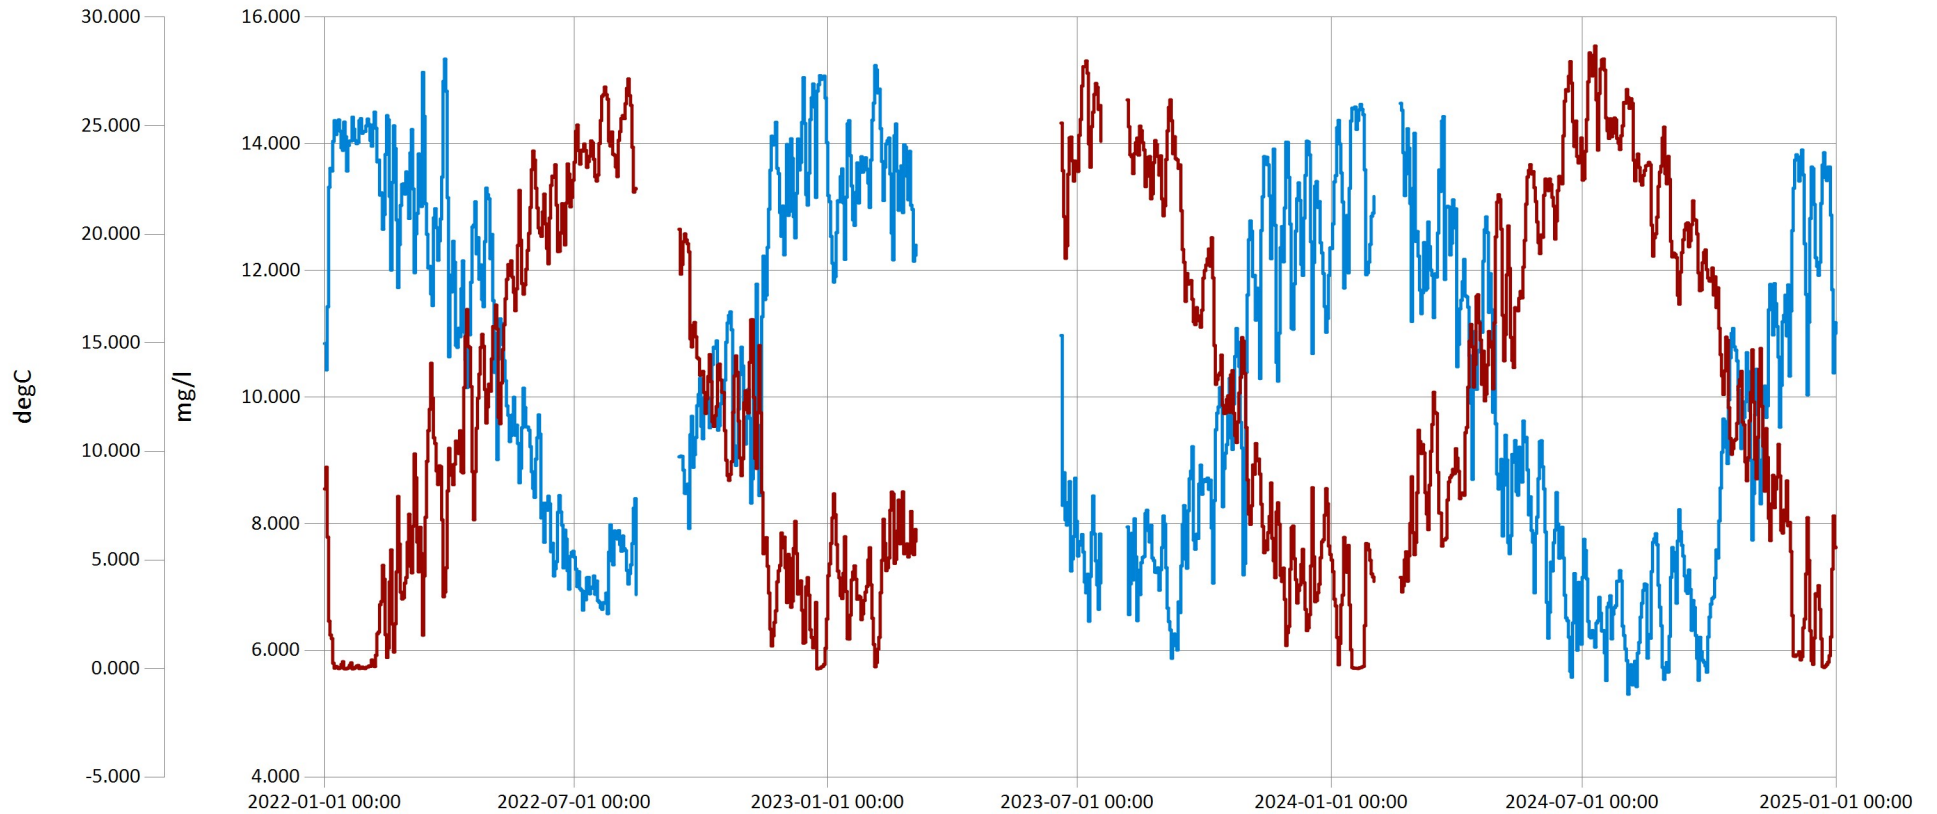

Time Series Data Report

Conewago Creek Dissolved Oxygen & Water Temperature for 2022-2024 - Daily Average for Conewago Cree

Jan 17, 2025 | 1 of 1

Period Selected: 2022-01-01 00:00 - 2025-01-01 23:59

UTC Offset: -05:00

— Dissolved Oxygen (mg/l) — Water Temperature (C)

Time Series Data Report

Conewago Creek pH for 2022-2024 - Daily Average for Conewago Creek near Aberdeen, PA

Jan 17, 2025 | 1 of 1

Period Selected: 2022-01-01 00:00 - 2025-01-01 23:59

UTC Offset: -05:00

— Specific Conductivity (uS/cm)

Time Series Data Report

Conewago Creek Salinity for 2022-2024 - Daily Average for Conewago Creek near Aberdeen, PA

Jan 17, 2025 | 1 of 1

Period Selected: 2022-01-01 00:00 - 2025-01-01 23:59

UTC Offset: -05:00

— Salinity (ppt)

Time Series Data Report

Conewago Creek Total Dissolved Solids for 2022-2024 - Daily Average for Conewago Creek near Aberdeen,

Jan 17, 2025 | 1 of 1

Period Selected: 2022-01-01 00:00 - 2025-01-01 23:59