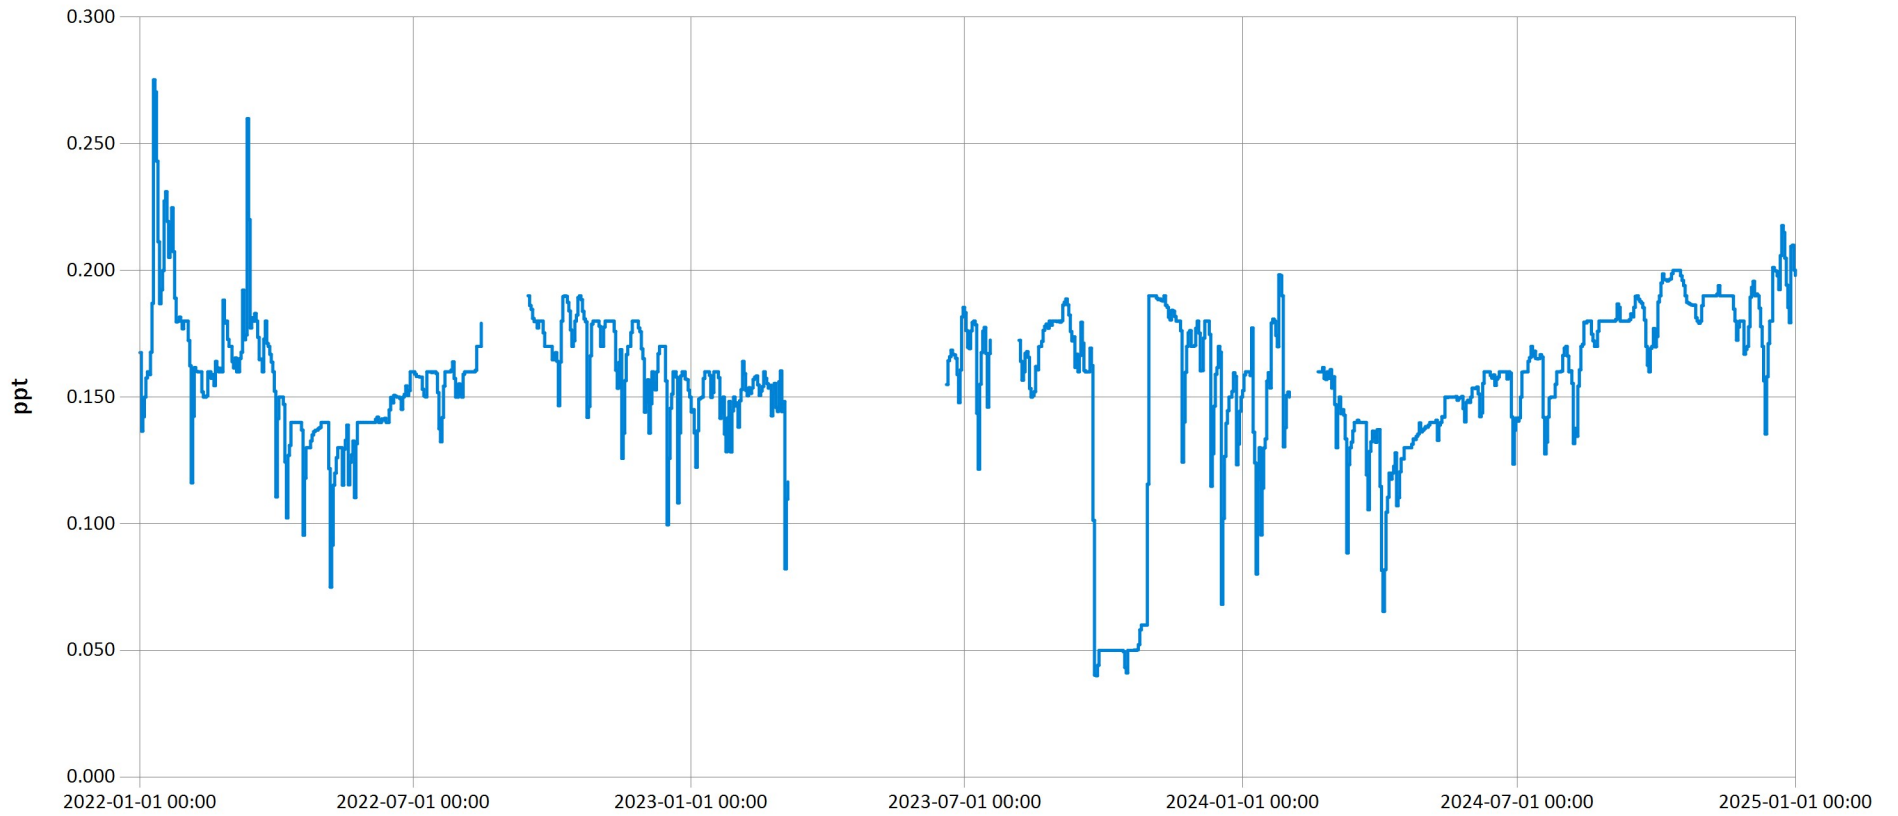

UTC Offset: -05:00

— pH Units

Time Series Data Report

Conewago Creek Specific Conductivity for 2022-2024 - Daily Average for Conewago Creek near Aberdeen, P

Jan 17, 2025 | 1 of 1

Period Selected: 2022-01-01 00:00 - 2025-01-01 23:59

UTC Offset: -05:00

— Specific Conductivity (uS/cm)

Time Series Data Report

Conewago Creek Salinity for 2022-2024 - Daily Average for Conewago Creek near Aberdeen, PA

Jan 17, 2025 | 1 of 1

Period Selected: 2022-01-01 00:00 - 2025-01-01 23:59

UTC Offset: -05:00

— Salinity (ppt)

Time Series Data Report

Conewago Creek Total Dissolved Solids for 2022-2024 - Daily Average for Conewago Creek near Aberdeen,

Jan 17, 2025 | 1 of 1

Period Selected: 2022-01-01 00:00 - 2025-01-01 23:59

UTC Offset: -05:00

— Total Dissolved Solids (mg/l)

Time Series Data Report

Conewago Creek Turbidity for 2022-2024 - Daily Average for Conewago Creek near Aberdeen, PA

Jan 21, 2025 | 1 of 1

Period Selected: 2022-01-01 00:00 - 2025-01-01 23:59