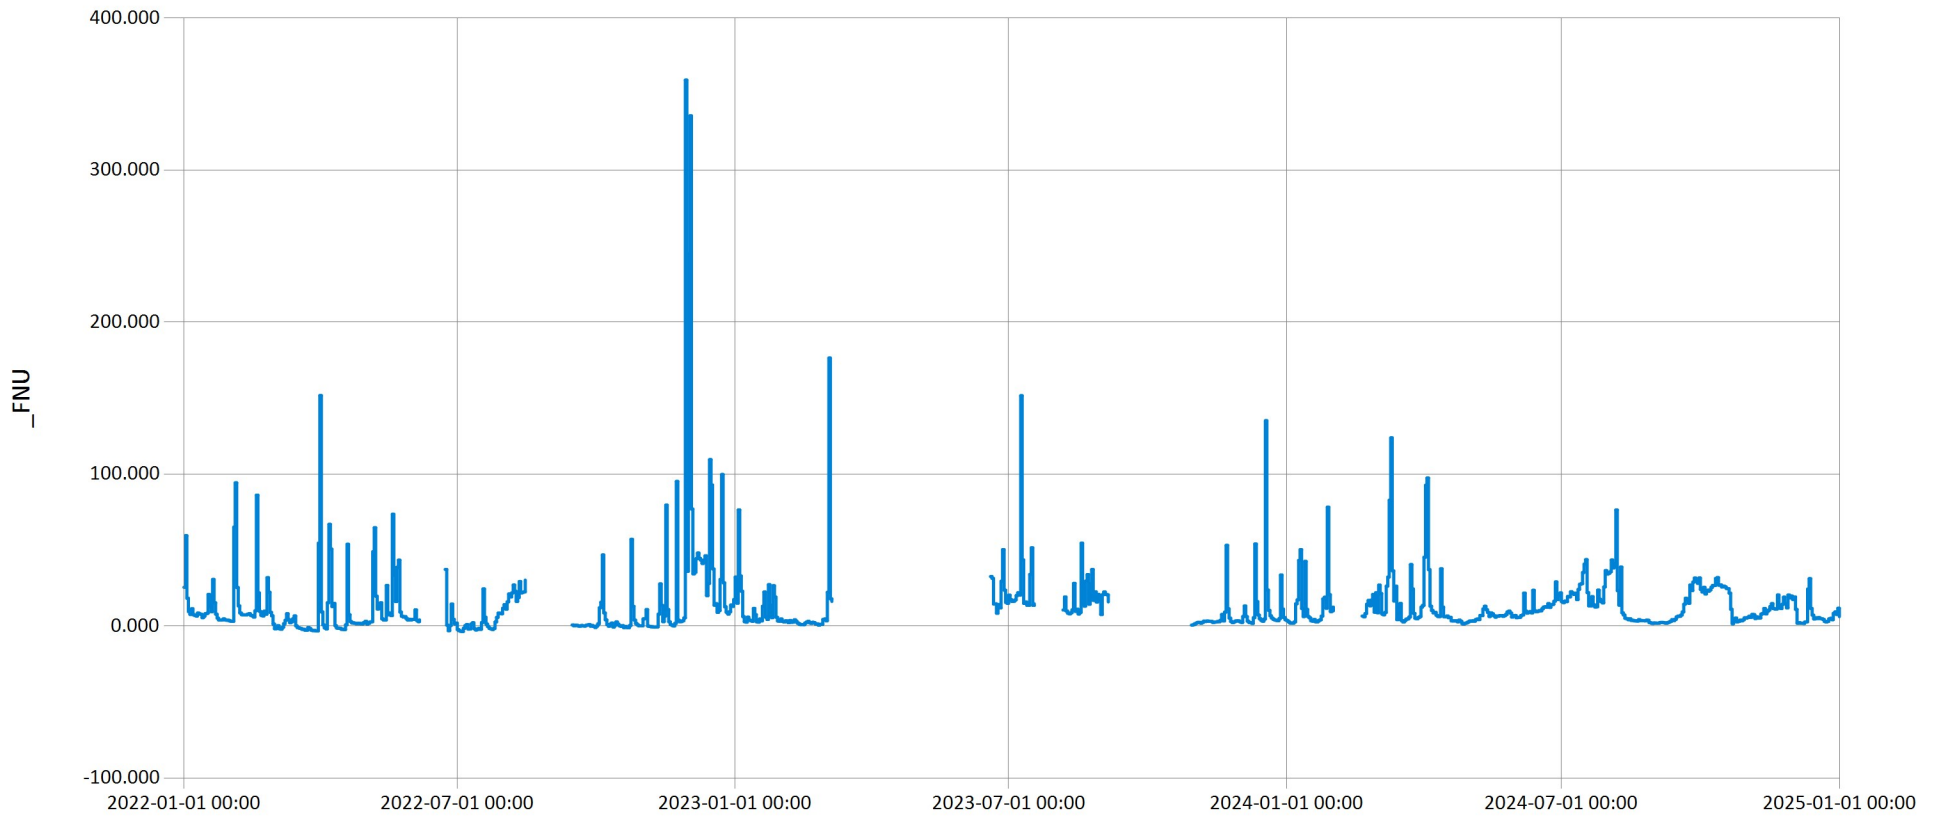

UTC Offset: -05:00

— Specific Conductivity (uS/cm)

Time Series Data Report

Conewago Creek Salinity for 2022-2024 - Daily Average for Conewago Creek near Aberdeen, PA

Jan 17, 2025 | 1 of 1

Period Selected: 2022-01-01 00:00 - 2025-01-01 23:59

UTC Offset: -05:00

— Salinity (ppt)

Time Series Data Report

Conewago Creek Total Dissolved Solids for 2022-2024 - Daily Average for Conewago Creek near Aberdeen,

Jan 17, 2025 | 1 of 1

Period Selected: 2022-01-01 00:00 - 2025-01-01 23:59

UTC Offset: -05:00

— Total Dissolved Solids (mg/l)

Time Series Data Report

Conewago Creek Turbidity for 2022-2024 - Daily Average for Conewago Creek near Aberdeen, PA

Jan 21, 2025 | 1 of 1

Period Selected: 2022-01-01 00:00 - 2025-01-01 23:59

UTC Offset: -05:00

— Turbidity (FNU)