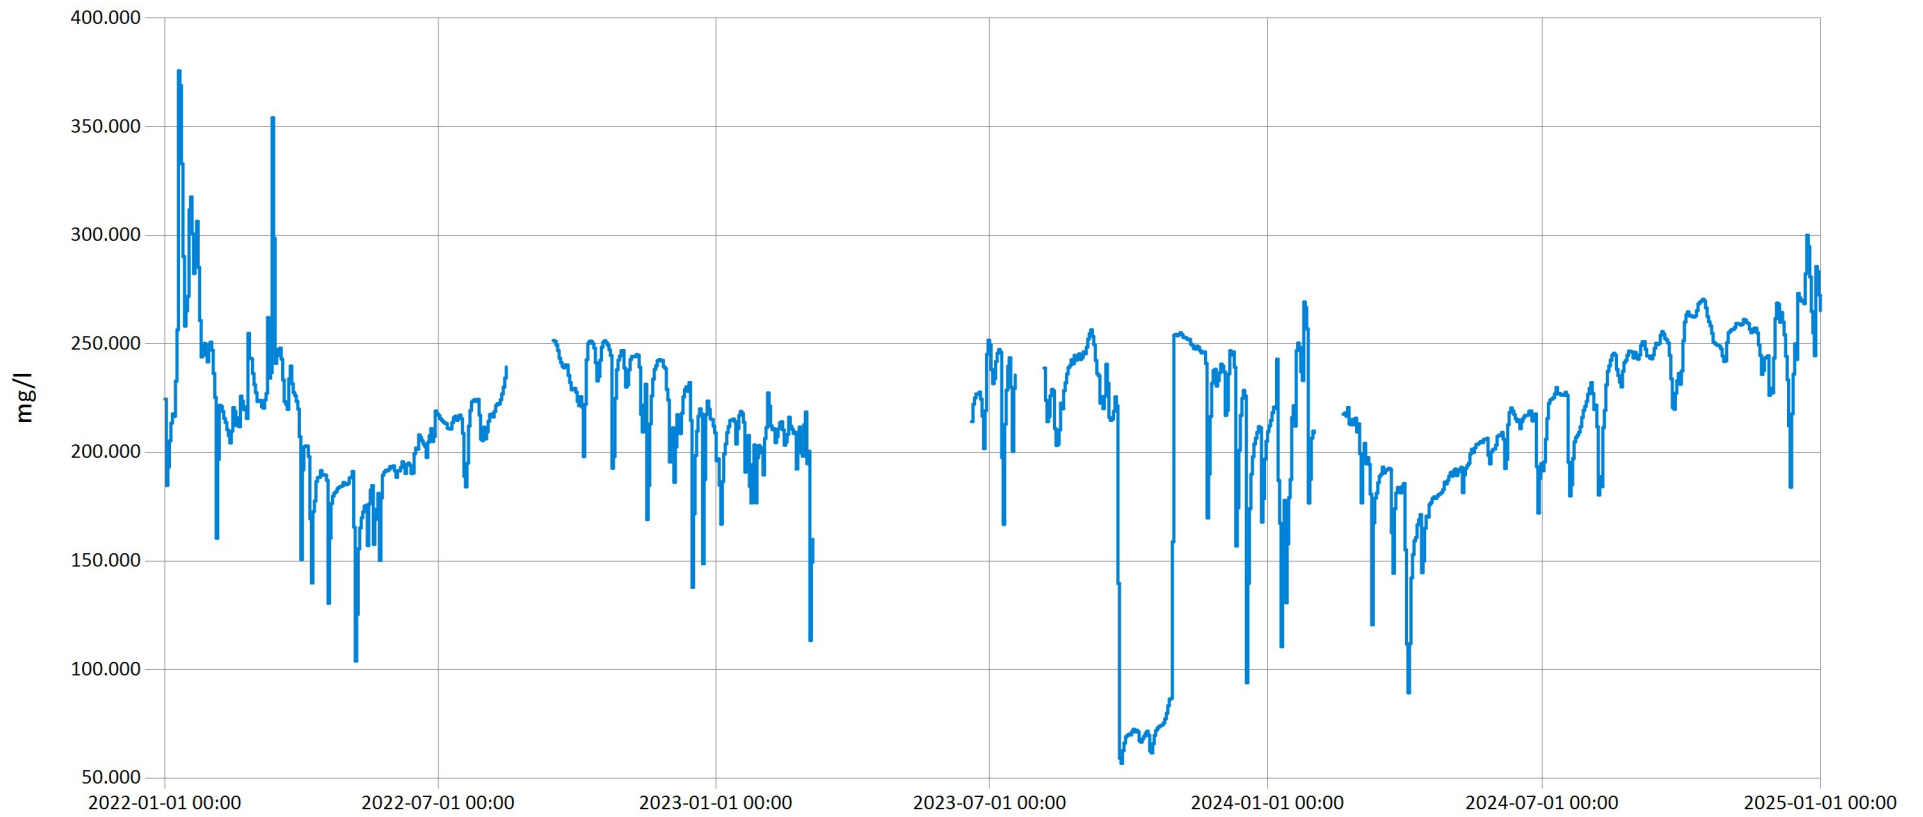

UTC Offset: -05:00

— pH Units

Time Series Data Report

Conewago Creek Specific Conductivity for 2022-2024 - Daily Average for Conewago Creek near Aberdeen, P

Jan 17, 2025 | 1 of 1

Period Selected: 2022-01-01 00:00 - 2025-01-01 23:59

UTC Offset: -05:00

— Specific Conductivity (uS/cm)

Time Series Data Report

Conewago Creek Salinity for 2022-2024 - Daily Average for Conewago Creek near Aberdeen, PA

Jan 17, 2025 | 1 of 1

Period Selected: 2022-01-01 00:00 - 2025-01-01 23:59

UTC Offset: -05:00

— Salinity (ppt)

Time Series Data Report

Conewago Creek Total Dissolved Solids for 2022-2024 - Daily Average for Conewago Creek near Aberdeen,

Jan 17, 2025 | 1 of 1

Period Selected: 2022-01-01 00:00 - 2025-01-01 23:59

UTC Offset: -05:00

— Total Dissolved Solids (mg/l)

Time Series Data Report

Conewago Creek Turbidity for 2022-2024 - Daily Average for Conewago Creek near Aberdeen, PA

Jan 21, 2025 | 1 of 1

Period Selected: 2022-01-01 00:00 - 2025-01-01 23:59