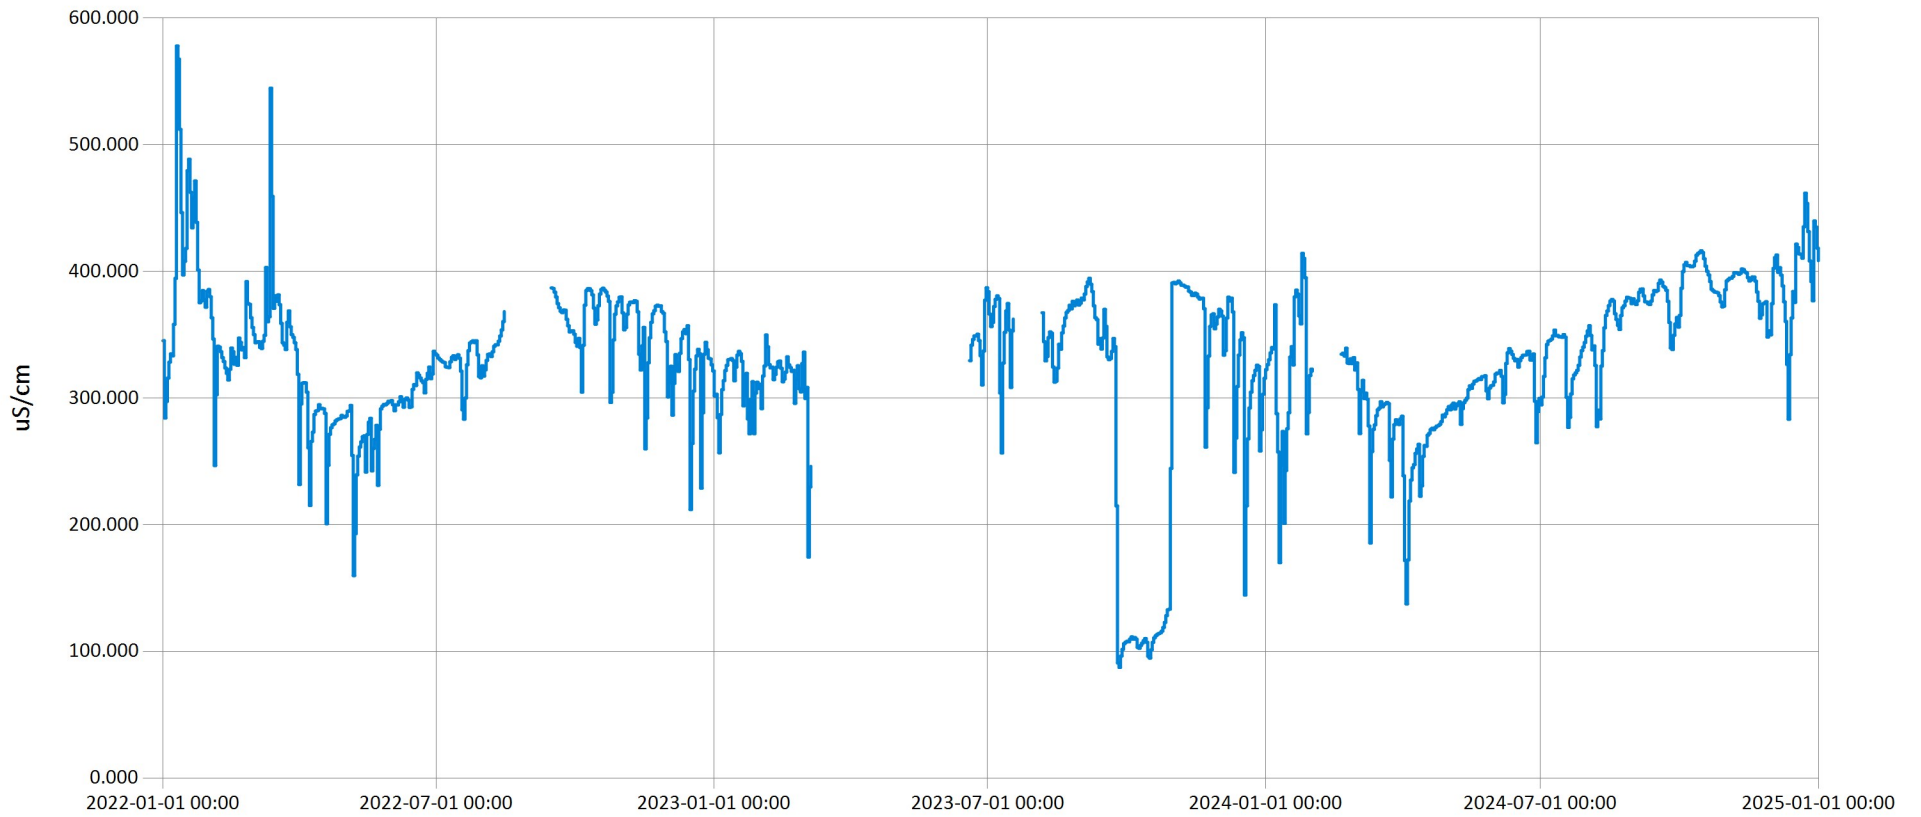

Time Series Data Report

Conewago Creek Dissolved Oxygen & Water Temperature for 2022-2024 - Daily Average for Conewago Cree

Jan 17, 2025 | 1 of 1

Period Selected: 2022-01-01 00:00 - 2025-01-01 23:59

UTC Offset: -05:00

UTC Offset: -05:00

— pH Units

Time Series Data Report

Conewago Creek Specific Conductivity for 2022-2024 - Daily Average for Conewago Creek near Aberdeen, P

Jan 17, 2025 | 1 of 1

Period Selected: 2022-01-01 00:00 - 2025-01-01 23:59

UTC Offset: -05:00

— Specific Conductivity (uS/cm)

Time Series Data Report

Conewago Creek Salinity for 2022-2024 - Daily Average for Conewago Creek near Aberdeen, PA

Jan 17, 2025 | 1 of 1

Period Selected: 2022-01-01 00:00 - 2025-01-01 23:59

UTC Offset: -05:00

— Salinity (ppt)

Time Series Data Report

Conewago Creek Total Dissolved Solids for 2022-2024 - Daily Average for Conewago Creek near Aberdeen,

Jan 17, 2025 | 1 of 1

Period Selected: 2022-01-01 00:00 - 2025-01-01 23:59