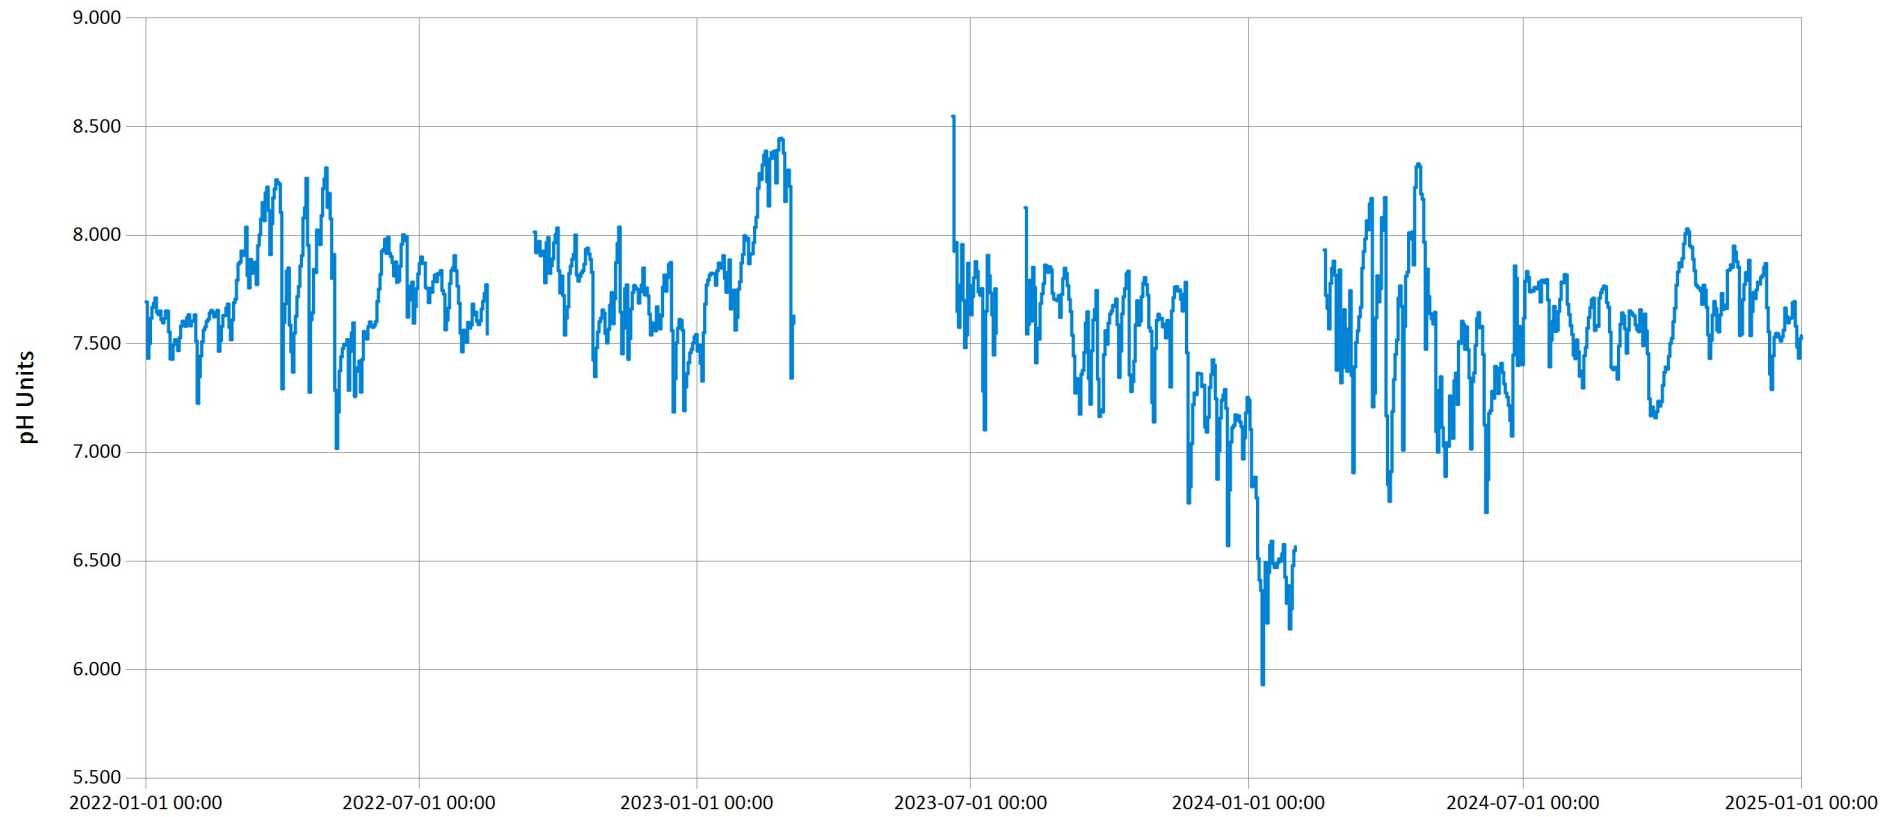

Time Series Data Report

Conewago Creek Dissolved Oxygen & Water Temperature for 2022-2024 - Daily Average for Conewago Cree

Jan 17, 2025 | 1 of 1

Period Selected: 2022-01-01 00:00 - 2025-01-01 23:59

UTC Offset: -05:00

— Dissolved Oxygen (mg/l) — Water Temperature (C)

Time Series Data Report

Conewago Creek pH for 2022-2024 - Daily Average for Conewago Creek near Aberdeen, PA

Jan 17, 2025 | 1 of 1

Period Selected: 2022-01-01 00:00 - 2025-01-01 23:59

UTC Offset: -05:00

— pH Units

Time Series Data Report

Conewago Creek Specific Conductivity for 2022-2024 - Daily Average for Conewago Creek near Aberdeen, P

Jan 17, 2025 | 1 of 1

Period Selected: 2022-01-01 00:00 - 2025-01-01 23:59

UTC Offset: -05:00

— Salinity (ppt)

Time Series Data Report

Conewago Creek Total Dissolved Solids for 2022-2024 - Daily Average for Conewago Creek near Aberdeen,

Jan 17, 2025 | 1 of 1

Period Selected: 2022-01-01 00:00 - 2025-01-01 23:59