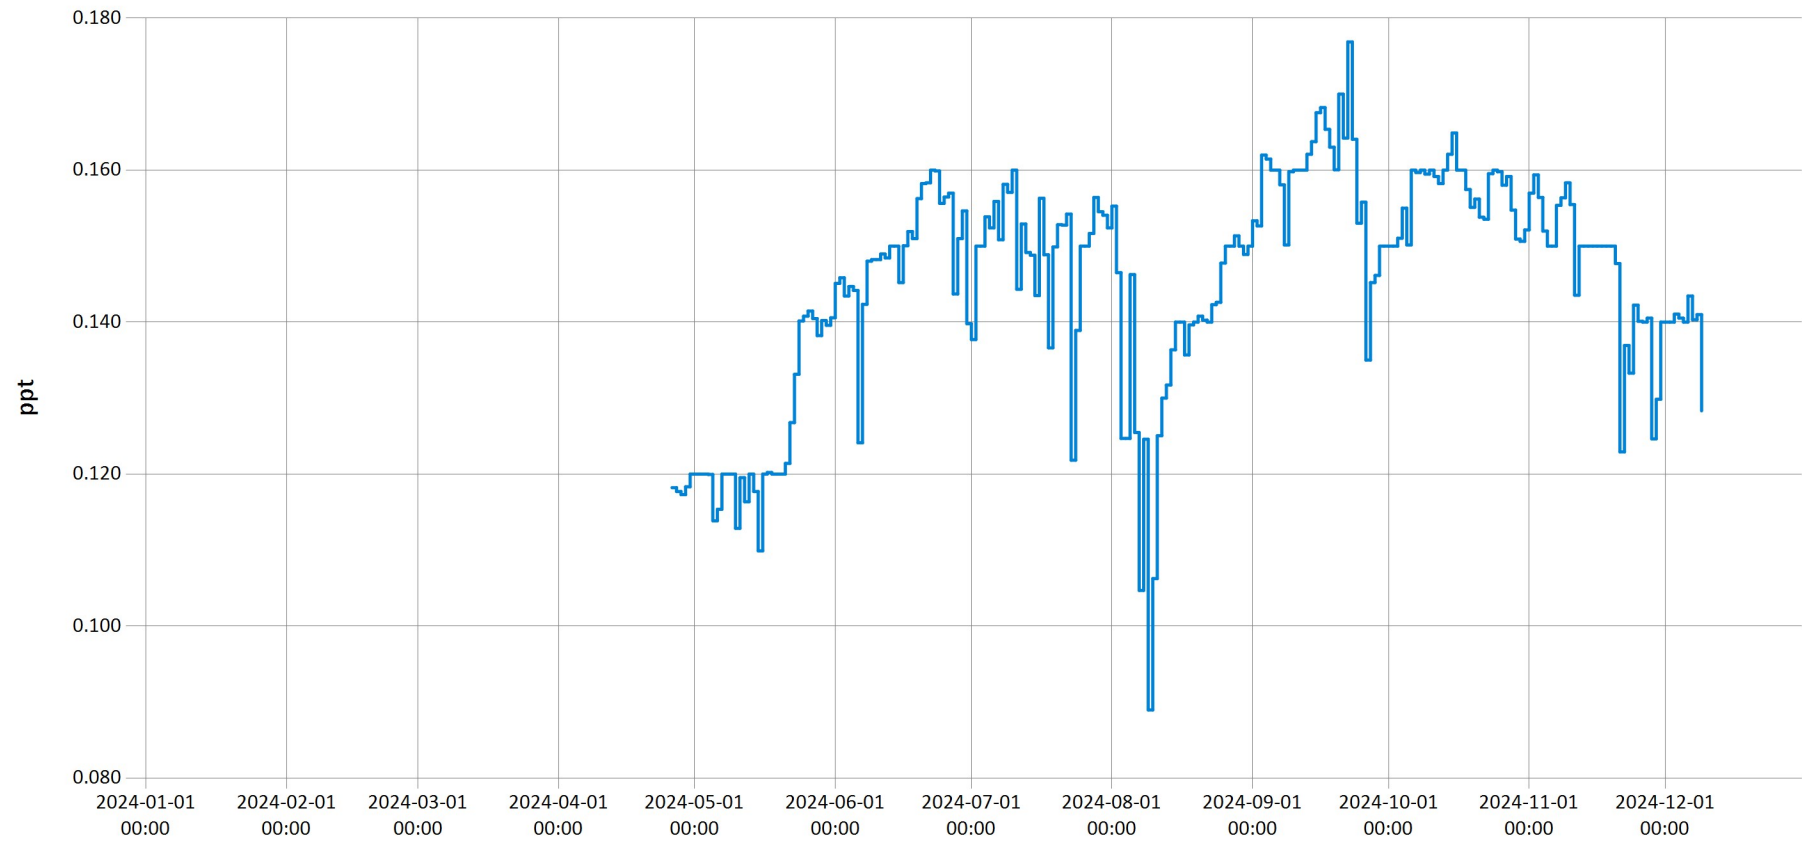

Time Series Data Report

Indian Spring Run Dissolved Oxygen & Water Temperature for 2024 - Daily Average for Indian Spring Run n

Jan 15, 2025 | 1 of 1

Period Selected: 2024-01-01 00:00 - 2024-12-31 23:59

UTC Offset: -05:00

UTC Offset: -05:00

— Specific Conductivity (uS/cm)

Time Series Data Report

Indian Spring Run Salinity for 2024 - Daily Average for Indian Spring Run near White Horse, PA

Jan 15, 2025 | 1 of 1

Period Selected: 2024-01-01 00:00 - 2024-12-31 23:59

UTC Offset: -05:00

— Salinity (ppt)

Time Series Data Report

Indian Spring Run Total Dissolved Solids for 2024 - Daily Average for Indian Spring Run near White Horse, P

Jan 15, 2025 | 1 of 1

Period Selected: 2024-01-01 00:00 - 2024-12-31 23:59

UTC Offset: -05:00

— Total Dissolved Solids (mg/l)

Time Series Data Report

Indian Spring Run Turbidity for 2024 - Daily Average for Indian Spring Run near White Horse, PA

Jan 15, 2025 | 1 of 1

Period Selected: 2024-01-01 00:00 - 2024-12-31 23:59