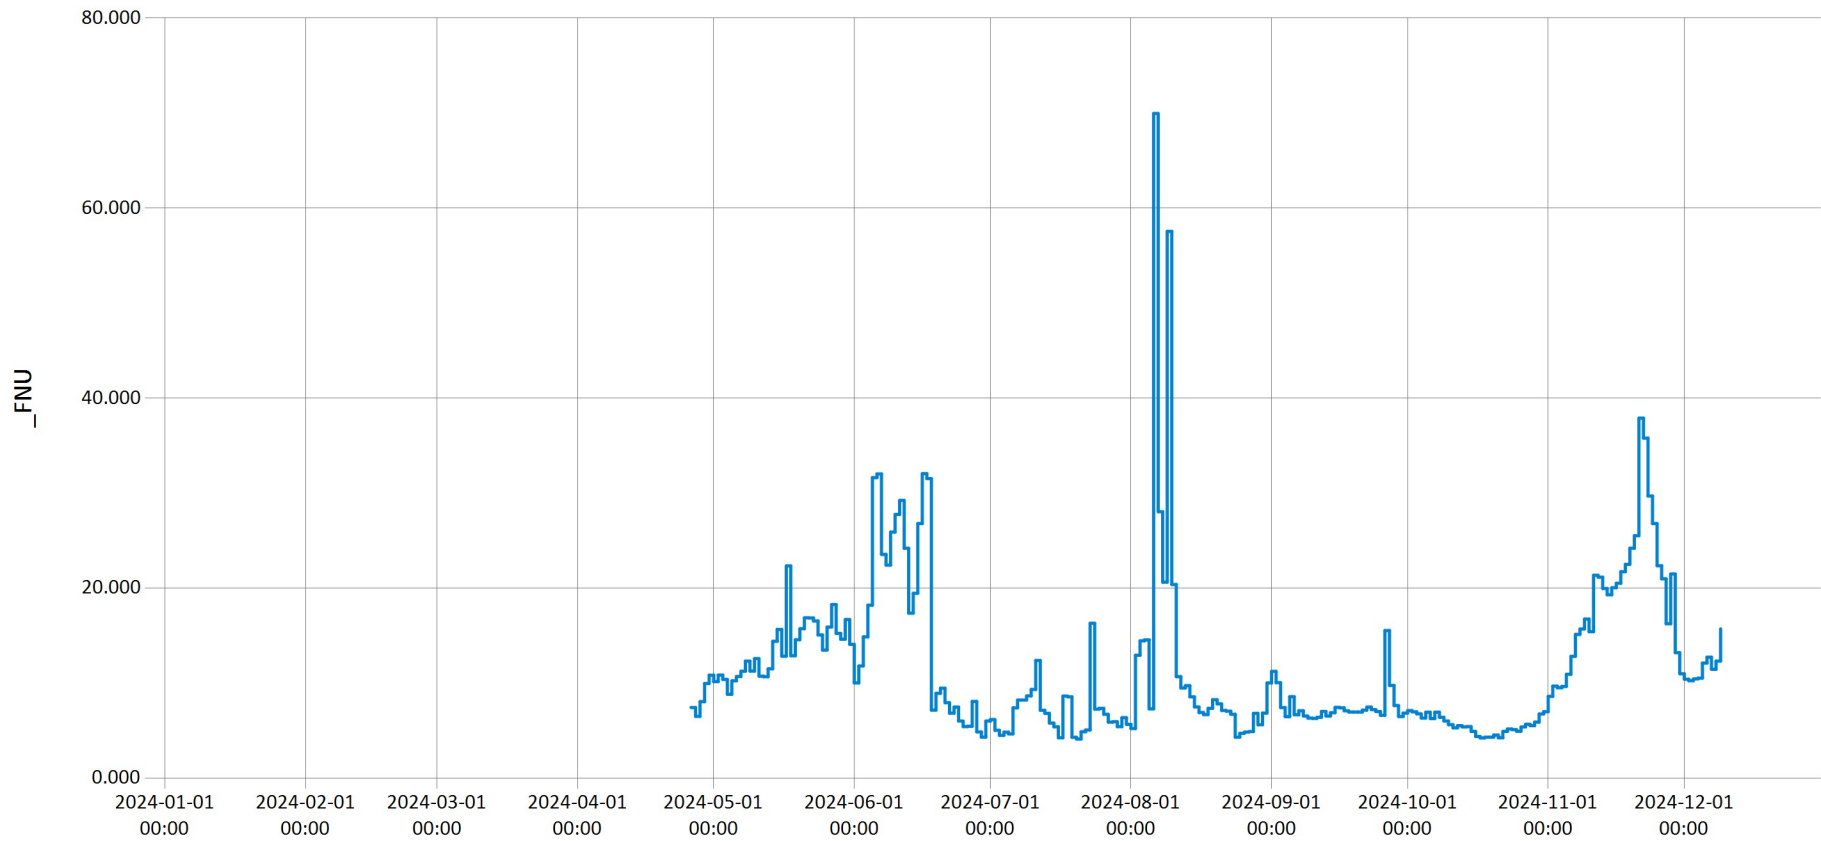

Time Series Data Report

Indian Spring Run Turbidity for 2024 - Daily Average for Indian Spring Run near White Horse, PA

Jan 15, 2025 | 1 of 1

Period Selected: 2024-01-01 00:00 - 2024-12-31 23:59

UTC Offset: -05:00

— Turbidity (FNU)