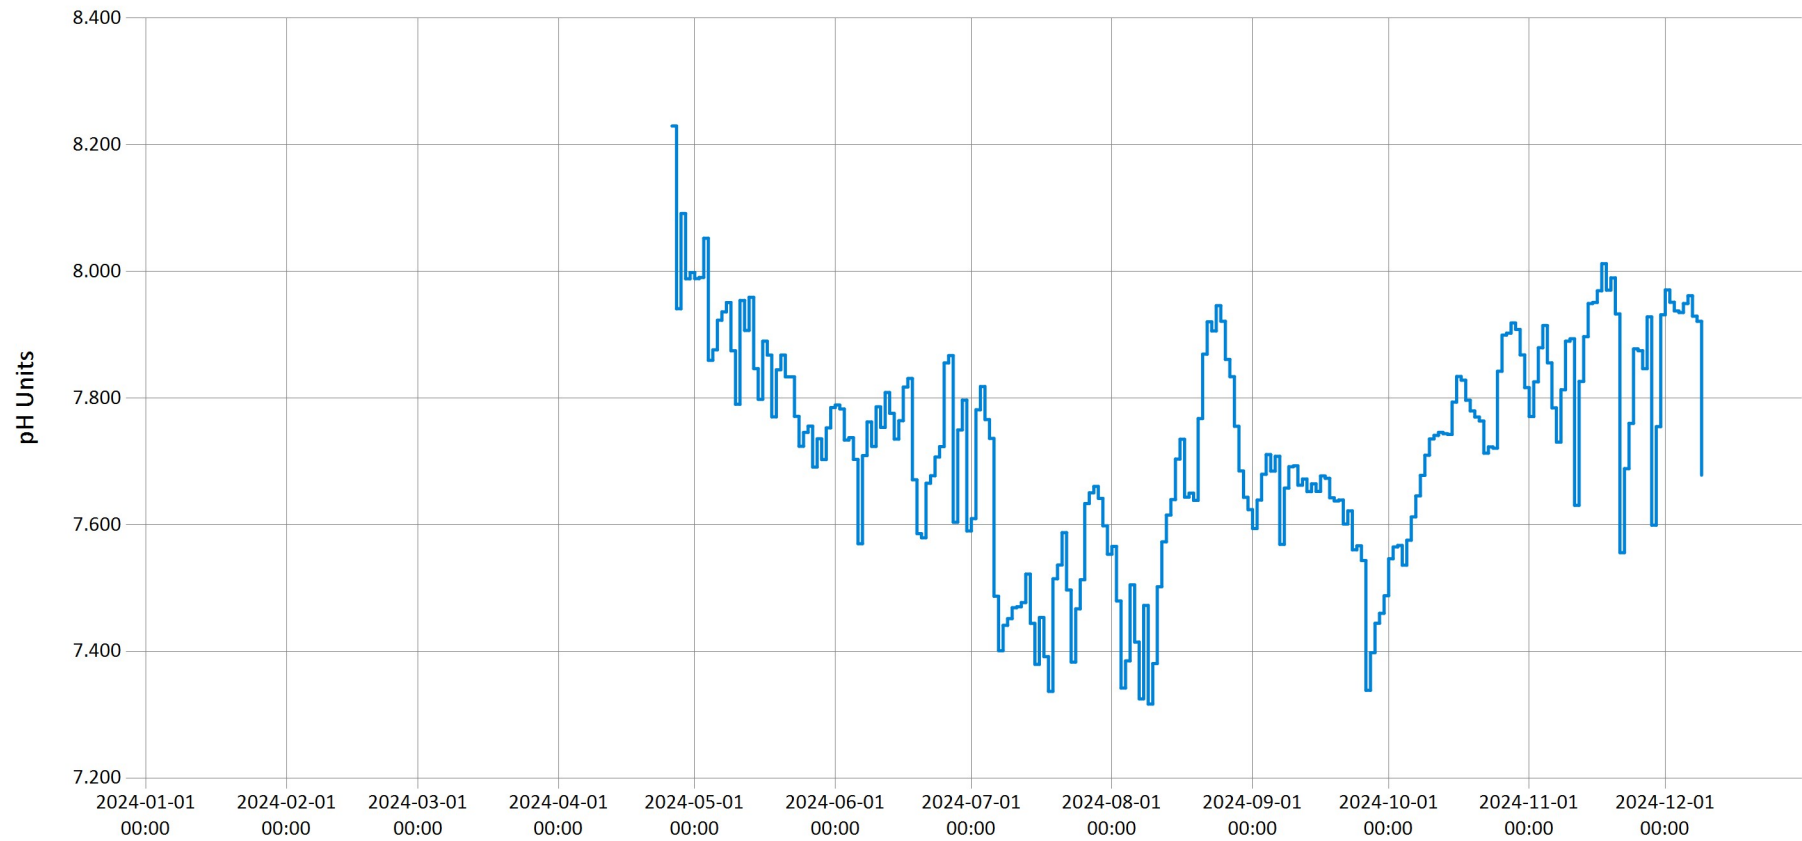

Time Series Data Report

Indian Spring Run Dissolved Oxygen & Water Temperature for 2024 - Daily Average for Indian Spring Run n

Jan 15, 2025 | 1 of 1

Period Selected: 2024-01-01 00:00 - 2024-12-31 23:59

UTC Offset: -05:00

Time Series Data Report

Indian Spring Run pH for 2024 - Daily Average for Indian Spring Run near White Horse, PA

Jan 15, 2025 | 1 of 1

Period Selected: 2024-01-01 00:00 - 2024-12-31 23:59

UTC Offset: -05:00

UTC Offset: -05:00

— Specific Conductivity (uS/cm)

Time Series Data Report

Indian Spring Run Salinity for 2024 - Daily Average for Indian Spring Run near White Horse, PA

Jan 15, 2025 | 1 of 1

Period Selected: 2024-01-01 00:00 - 2024-12-31 23:59

UTC Offset: -05:00

— Salinity (ppt)

Time Series Data Report

Indian Spring Run Total Dissolved Solids for 2024 - Daily Average for Indian Spring Run near White Horse, P

Jan 15, 2025 | 1 of 1

Period Selected: 2024-01-01 00:00 - 2024-12-31 23:59