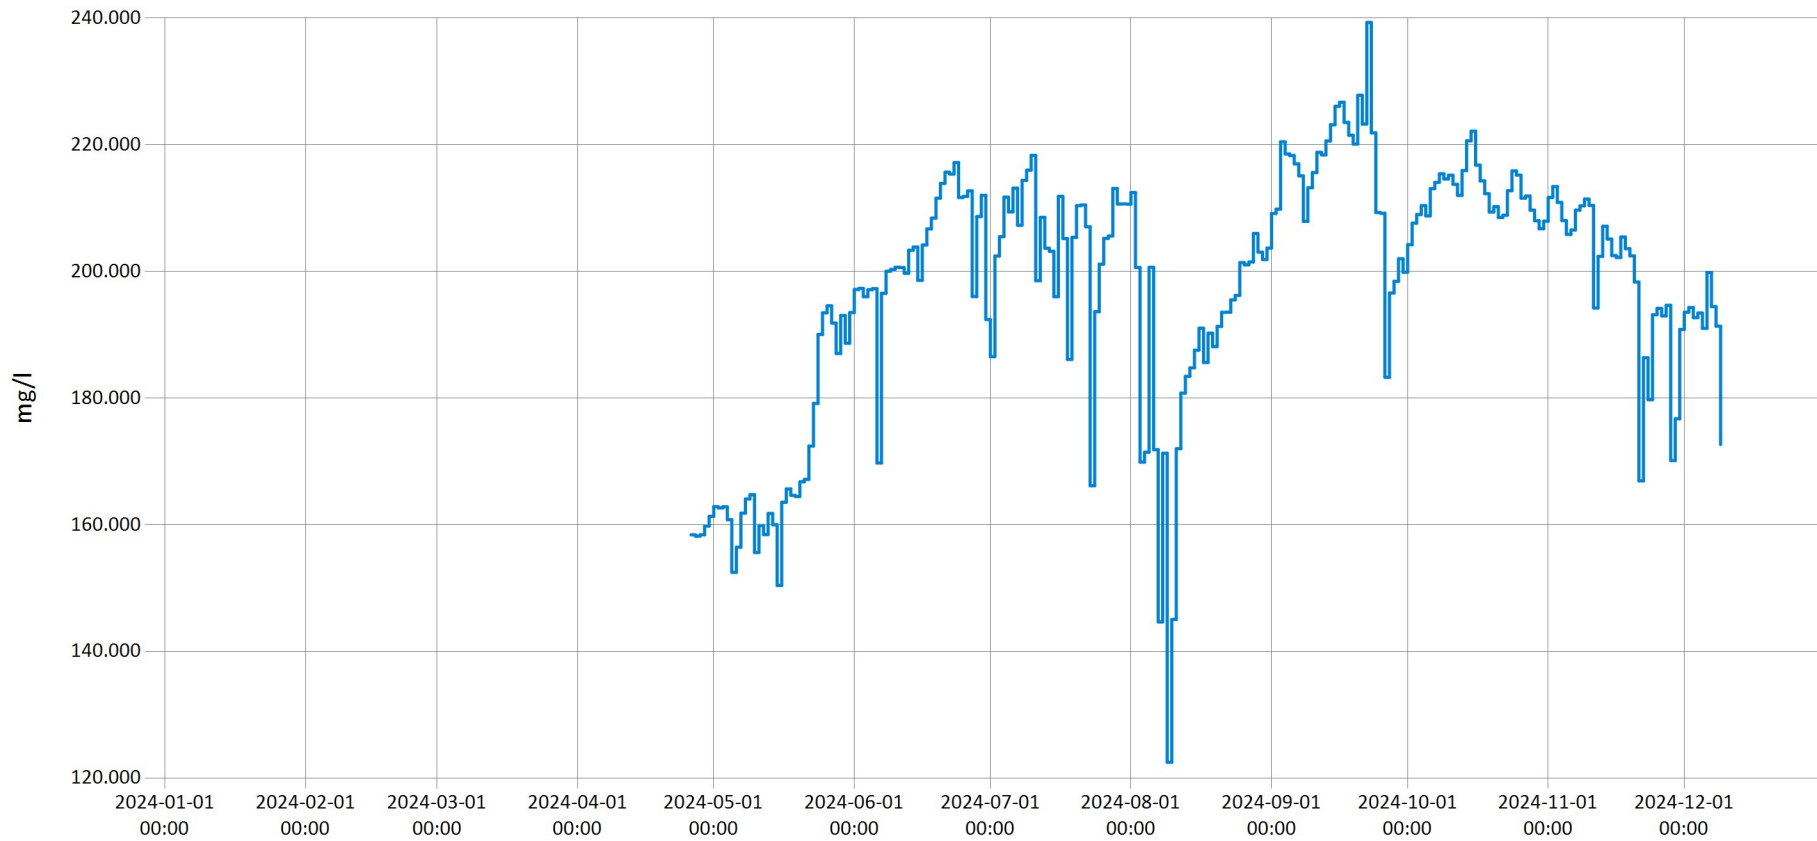

Time Series Data Report

Indian Spring Run Dissolved Oxygen & Water Temperature for 2024 - Daily Average for Indian Spring Run n

Jan 15, 2025 | 1 of 1

Period Selected: 2024-01-01 00:00 - 2024-12-31 23:59

UTC Offset: -05:00

UTC Offset: -05:00

— Specific Conductivity (uS/cm)

Time Series Data Report

Indian Spring Run Salinity for 2024 - Daily Average for Indian Spring Run near White Horse, PA

Jan 15, 2025 | 1 of 1

Period Selected: 2024-01-01 00:00 - 2024-12-31 23:59

UTC Offset: -05:00

— Salinity (ppt)

Time Series Data Report

Indian Spring Run Total Dissolved Solids for 2024 - Daily Average for Indian Spring Run near White Horse, P

Jan 15, 2025 | 1 of 1

Period Selected: 2024-01-01 00:00 - 2024-12-31 23:59

UTC Offset: -05:00

— Total Dissolved Solids (mg/l)

Time Series Data Report

Indian Spring Run Turbidity for 2024 - Daily Average for Indian Spring Run near White Horse, PA

Jan 15, 2025 | 1 of 1

Period Selected: 2024-01-01 00:00 - 2024-12-31 23:59