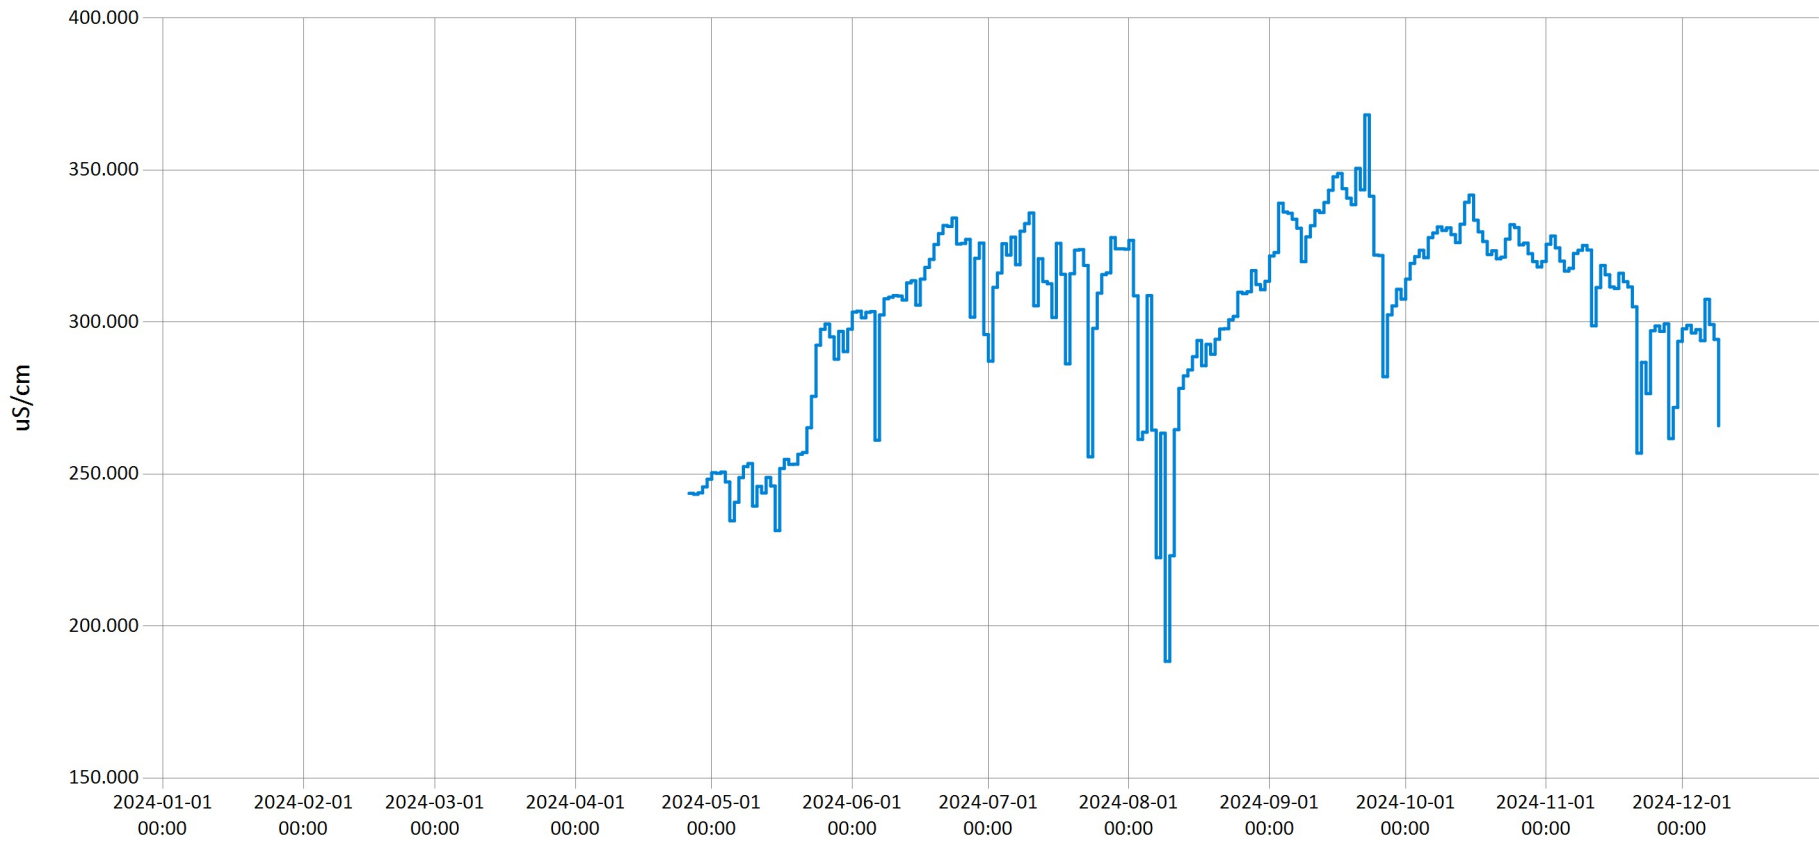

Time Series Data Report

Indian Spring Run Dissolved Oxygen & Water Temperature for 2024 - Daily Average for Indian Spring Run n

Jan 15, 2025 | 1 of 1

Period Selected: 2024-01-01 00:00 - 2024-12-31 23:59

UTC Offset: -05:00

Time Series Data Report

Indian Spring Run pH for 2024 - Daily Average for Indian Spring Run near White Horse, PA

Jan 15, 2025 | 1 of 1

Period Selected: 2024-01-01 00:00 - 2024-12-31 23:59

UTC Offset: -05:00

UTC Offset: -05:00

— Specific Conductivity (uS/cm)

Time Series Data Report

Indian Spring Run Salinity for 2024 - Daily Average for Indian Spring Run near White Horse, PA

Jan 15, 2025 | 1 of 1

Period Selected: 2024-01-01 00:00 - 2024-12-31 23:59

UTC Offset: -05:00

— Salinity (ppt)

Time Series Data Report

Indian Spring Run Total Dissolved Solids for 2024 - Daily Average for Indian Spring Run near White Horse, P

Jan 15, 2025 | 1 of 1

Period Selected: 2024-01-01 00:00 - 2024-12-31 23:59