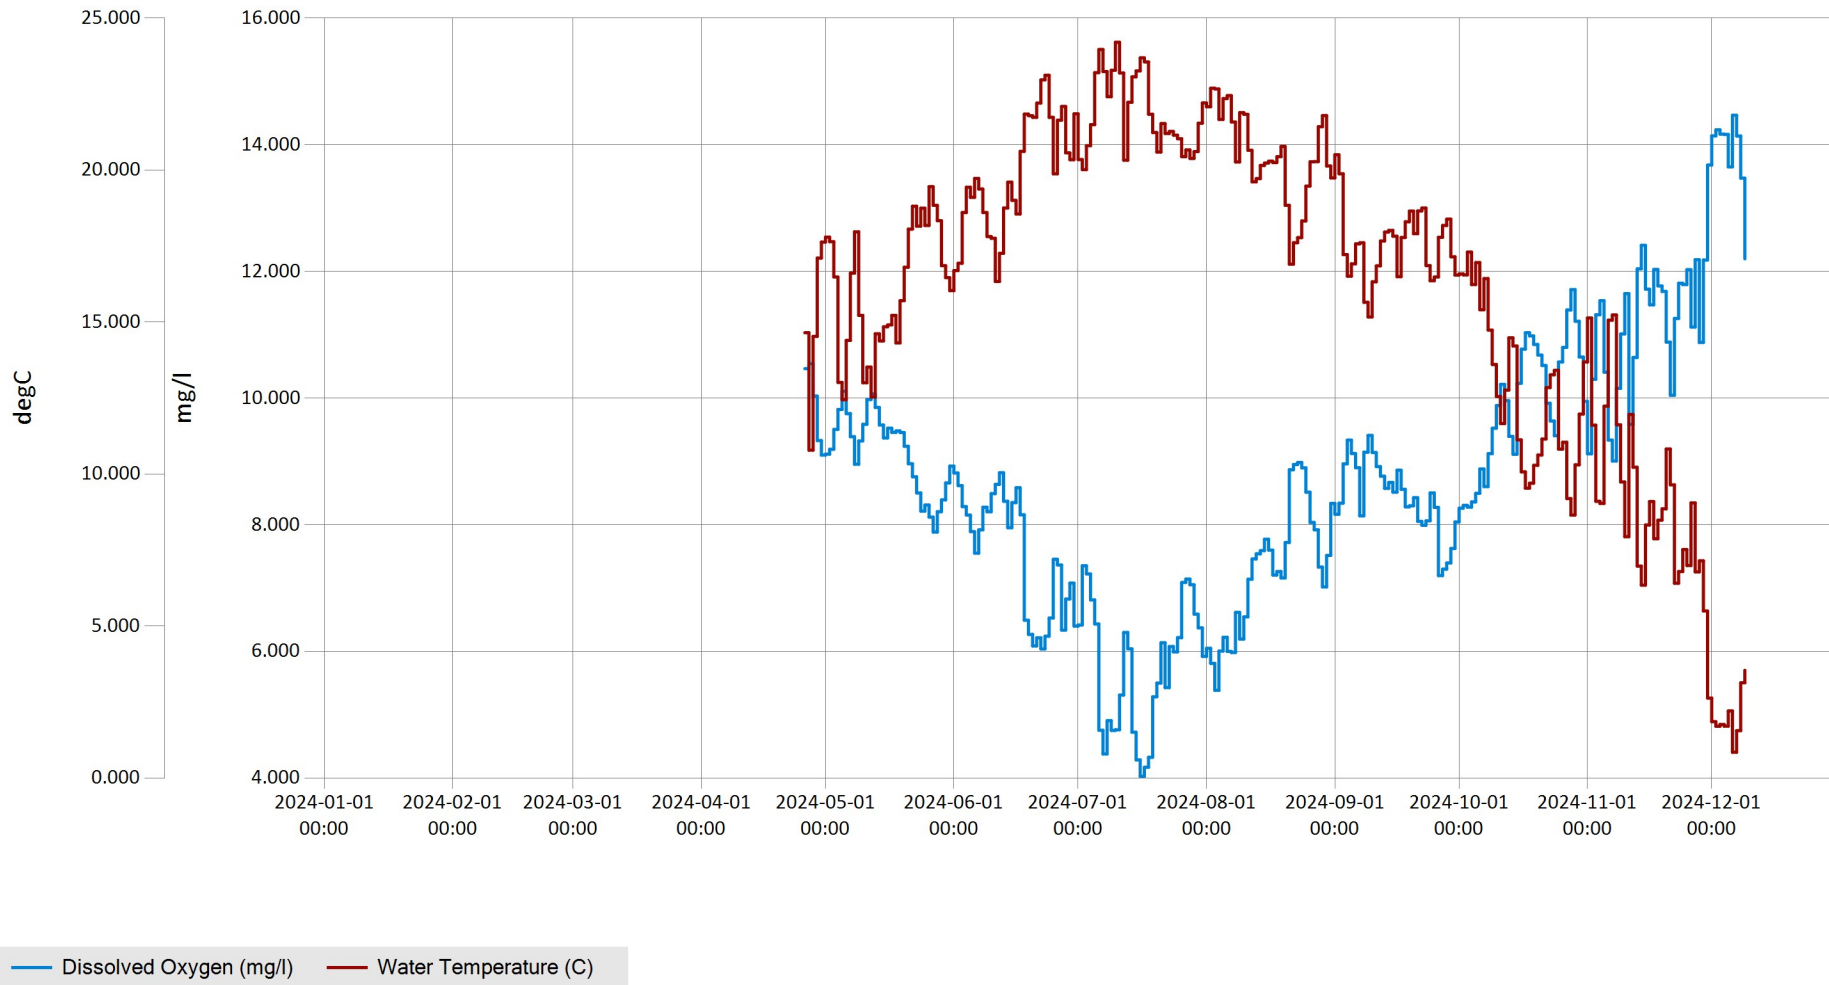

Time Series Data Report

Indian Spring Run Dissolved Oxygen & Water Temperature for 2024 - Daily Average for Indian Spring Run n

Jan 15, 2025 | 1 of 1

Period Selected: 2024-01-01 00:00 - 2024-12-31 23:59

UTC Offset: -05:00

Time Series Data Report

Indian Spring Run pH for 2024 - Daily Average for Indian Spring Run near White Horse, PA

Jan 15, 2025 | 1 of 1

Period Selected: 2024-01-01 00:00 - 2024-12-31 23:59

UTC Offset: -05:00

UTC Offset: -05:00

— Salinity (ppt)

Time Series Data Report

Indian Spring Run Total Dissolved Solids for 2024 - Daily Average for Indian Spring Run near White Horse, P

Jan 15, 2025 | 1 of 1

Period Selected: 2024-01-01 00:00 - 2024-12-31 23:59

UTC Offset: -05:00

— Total Dissolved Solids (mg/l)

Time Series Data Report

Indian Spring Run Turbidity for 2024 - Daily Average for Indian Spring Run near White Horse, PA

Jan 15, 2025 | 1 of 1

Period Selected: 2024-01-01 00:00 - 2024-12-31 23:59