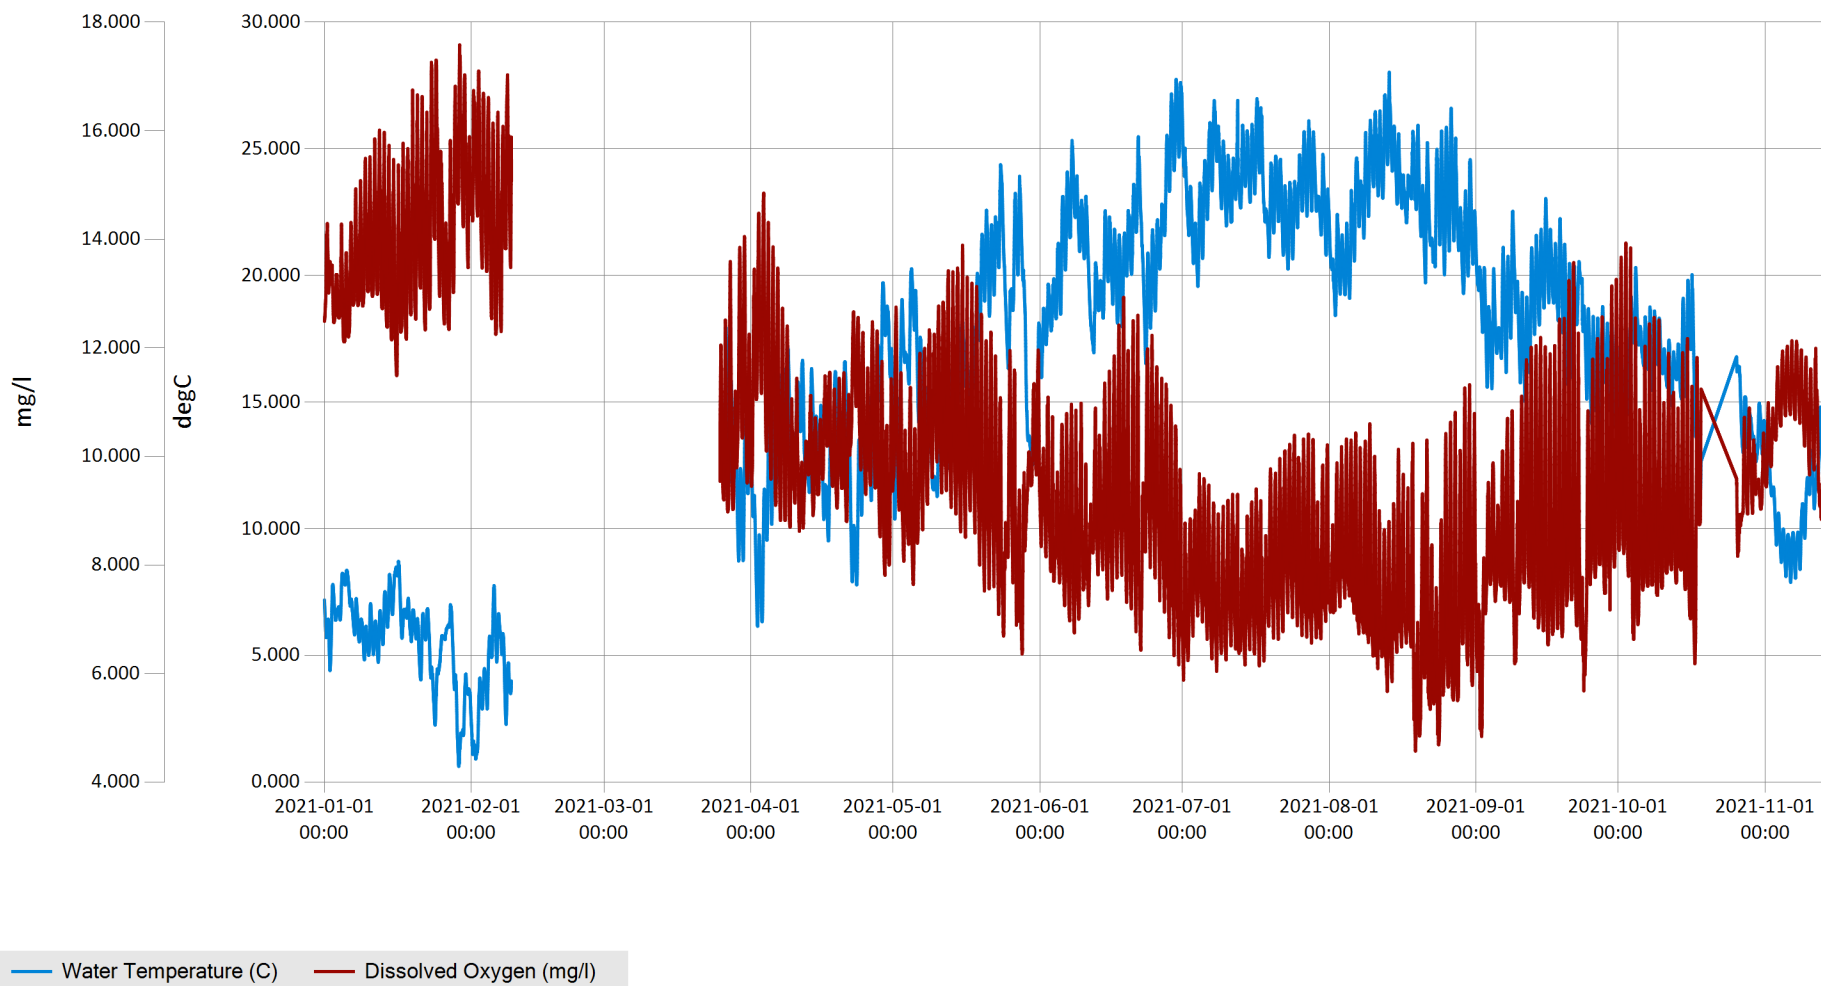

UTC Offset: -05:00

— Specific Conductivity (uS/cm)

Time Series Data Report

Central Mill Creek Dissolved Oxygen & Water Temperature 2021 - Dissolved Oxygen & Water Temperature

Jan 31, 2023 | 1 of 1

Period Selected: 2021-01-01 00:00 - 2021-12-31 23:59

UTC Offset: -05:00

Time Series Data Report

Central Mill Creek pH 2021 - pH values for Central Mill Creek for the year 2021

Jan 31, 2023 | 1 of 1

Period Selected: 2021-01-01 00:00 - 2021-12-31 23:59

UTC Offset: -05:00

Time Series Data Report

Central Mill Creek Total Dissolved Solids 2021 - TDS values for Central Mill Creek for the year 2021

Jan 31, 2023 | 1 of 1

Period Selected: 2021-01-01 00:00 - 2021-12-31 23:59

UTC Offset: -05:00

— TDS (mg/l)

Time Series Data Report

Central Mill Creek Turbidity 2021 - Turbidity values for Central Mill Creek for the year 2021

Jan 31, 2023 | 1 of 1

Period Selected: 2021-01-01 00:00 - 2021-12-31 23:59