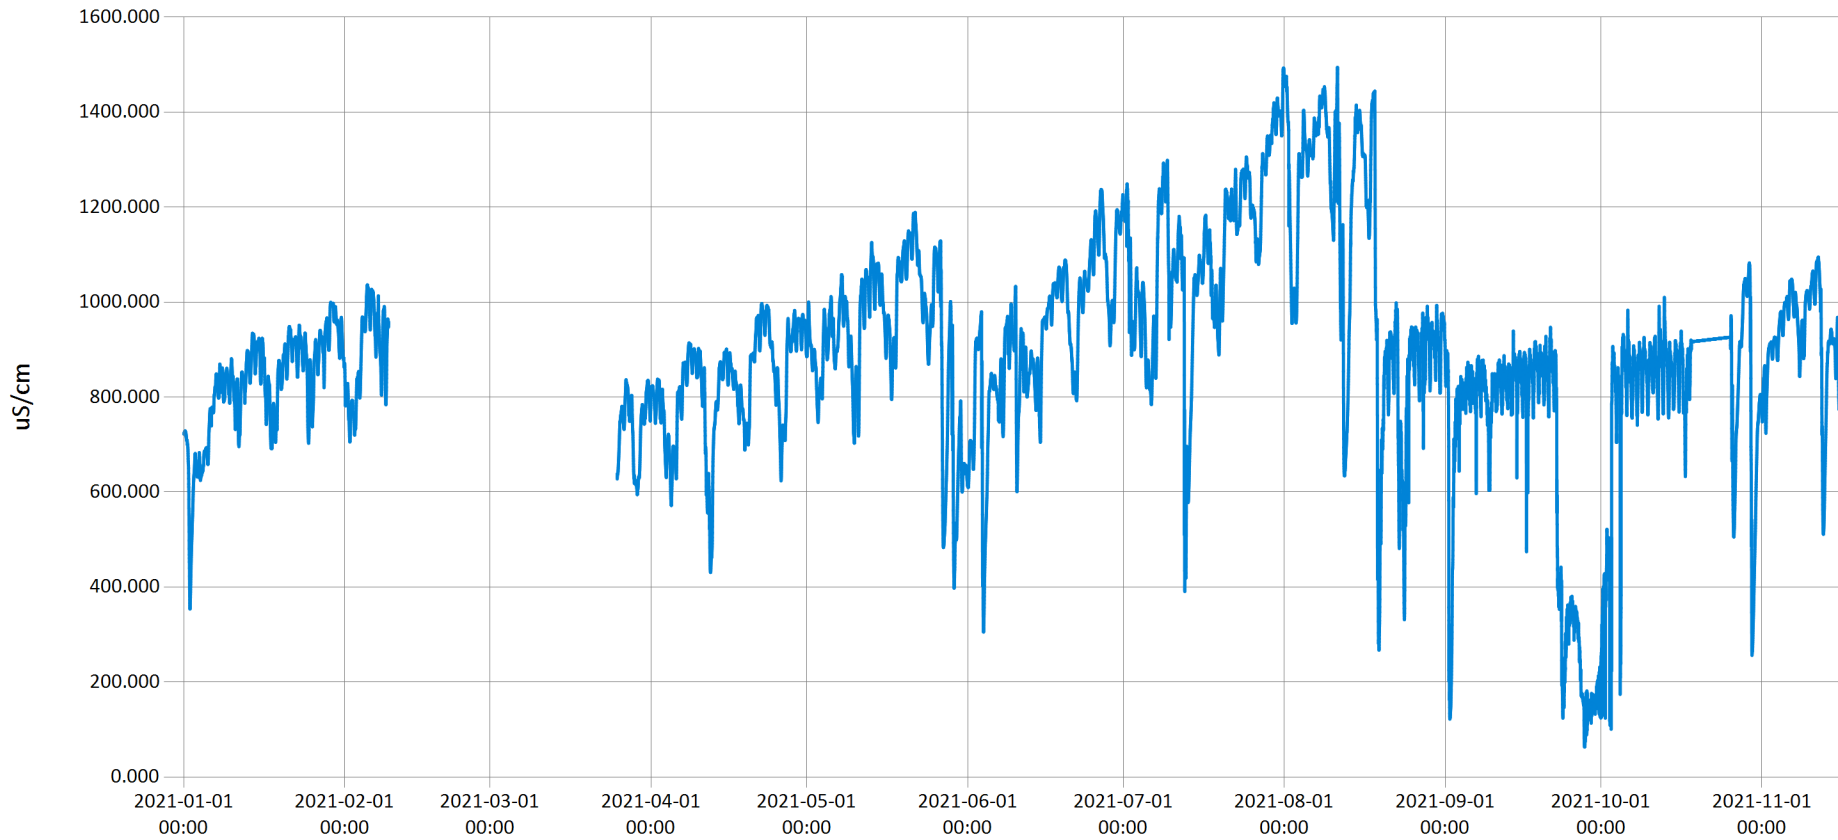

Time Series Data Report

Central Mill Creek Specific Conductivity 2021 - Sp. Cond. values for Central Mill Creek for the year 2021

Jan 31, 2023 | 1 of 1

Period Selected: 2021-01-01 00:00 - 2021-12-31 23:59

UTC Offset: -05:00

— Specific Conductivity (uS/cm)

Time Series Data Report

Central Mill Creek Dissolved Oxygen & Water Temperature 2021 - Dissolved Oxygen & Water Temperature

Jan 31, 2023 | 1 of 1

Period Selected: 2021-01-01 00:00 - 2021-12-31 23:59

UTC Offset: -05:00

Time Series Data Report

Central Mill Creek pH 2021 - pH values for Central Mill Creek for the year 2021

Jan 31, 2023 | 1 of 1

Period Selected: 2021-01-01 00:00 - 2021-12-31 23:59

UTC Offset: -05:00

Time Series Data Report

Central Mill Creek Total Dissolved Solids 2021 - TDS values for Central Mill Creek for the year 2021

Jan 31, 2023 | 1 of 1

Period Selected: 2021-01-01 00:00 - 2021-12-31 23:59

UTC Offset: -05:00