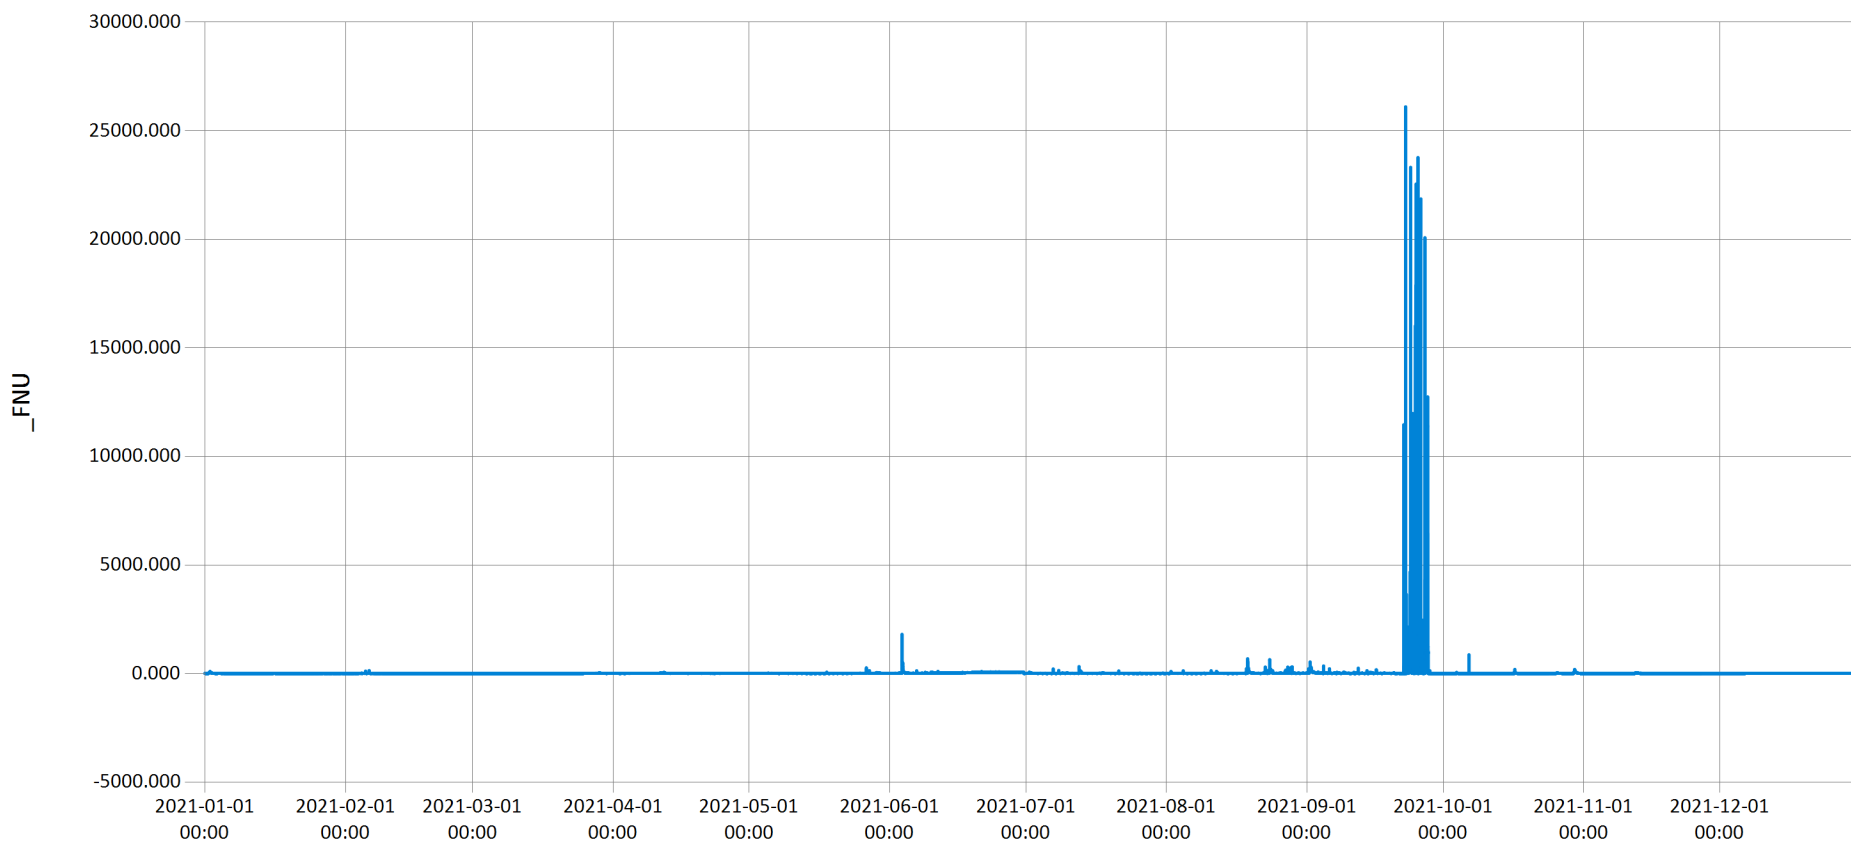

UTC Offset: -05:00

— Specific Conductivity (uS/cm)

Time Series Data Report

Central Mill Creek Dissolved Oxygen & Water Temperature 2021 - Dissolved Oxygen & Water Temperature

Jan 31, 2023 | 1 of 1

Period Selected: 2021-01-01 00:00 - 2021-12-31 23:59

Time Series Data Report

Central Mill Creek Total Dissolved Solids 2021 - TDS values for Central Mill Creek for the year 2021

Jan 31, 2023 | 1 of 1

Period Selected: 2021-01-01 00:00 - 2021-12-31 23:59

UTC Offset: -05:00

— TDS (mg/l)

Time Series Data Report

Central Mill Creek Turbidity 2021 - Turbidity values for Central Mill Creek for the year 2021

Jan 31, 2023 | 1 of 1

Period Selected: 2021-01-01 00:00 - 2021-12-31 23:59

UTC Offset: -05:00

— Turbidity (FNU)