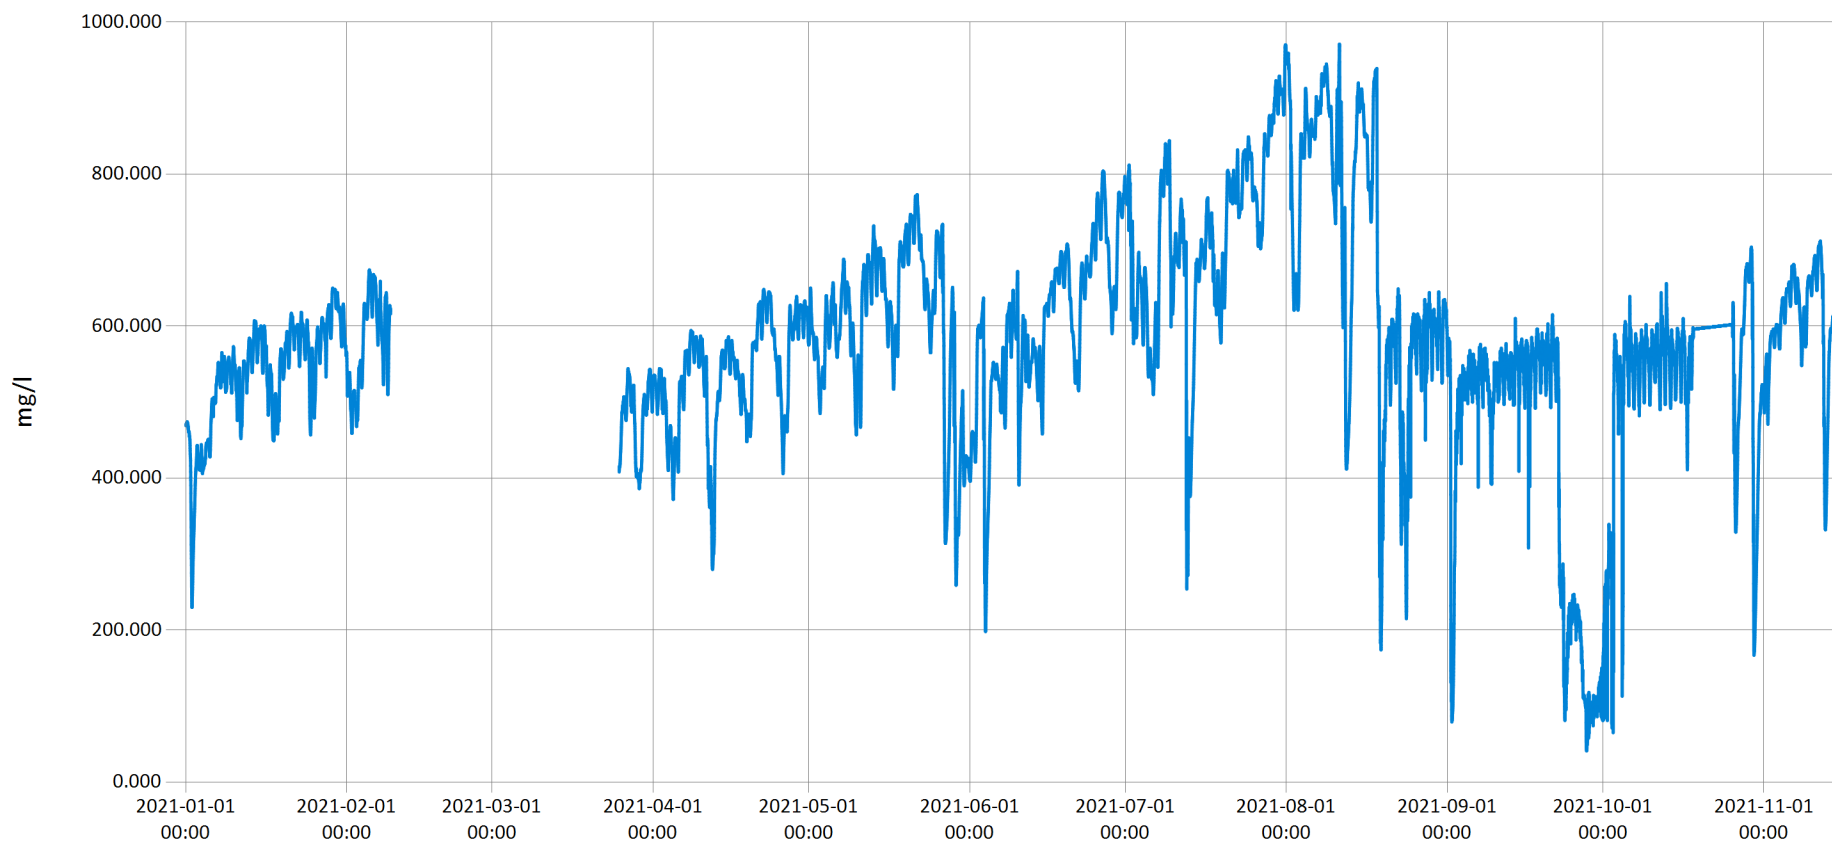

UTC Offset: -05:00

— Specific Conductivity (uS/cm)

Time Series Data Report

Central Mill Creek Dissolved Oxygen & Water Temperature 2021 - Dissolved Oxygen & Water Temperature

Jan 31, 2023 | 1 of 1

Period Selected: 2021-01-01 00:00 - 2021-12-31 23:59

UTC Offset: -05:00

Time Series Data Report

Central Mill Creek pH 2021 - pH values for Central Mill Creek for the year 2021

Jan 31, 2023 | 1 of 1

Period Selected: 2021-01-01 00:00 - 2021-12-31 23:59

UTC Offset: -05:00

Time Series Data Report

Central Mill Creek Total Dissolved Solids 2021 - TDS values for Central Mill Creek for the year 2021

Jan 31, 2023 | 1 of 1

Period Selected: 2021-01-01 00:00 - 2021-12-31 23:59

UTC Offset: -05:00

— TDS (mg/l)

Time Series Data Report

Central Mill Creek Turbidity 2021 - Turbidity values for Central Mill Creek for the year 2021

Jan 31, 2023 | 1 of 1

Period Selected: 2021-01-01 00:00 - 2021-12-31 23:59