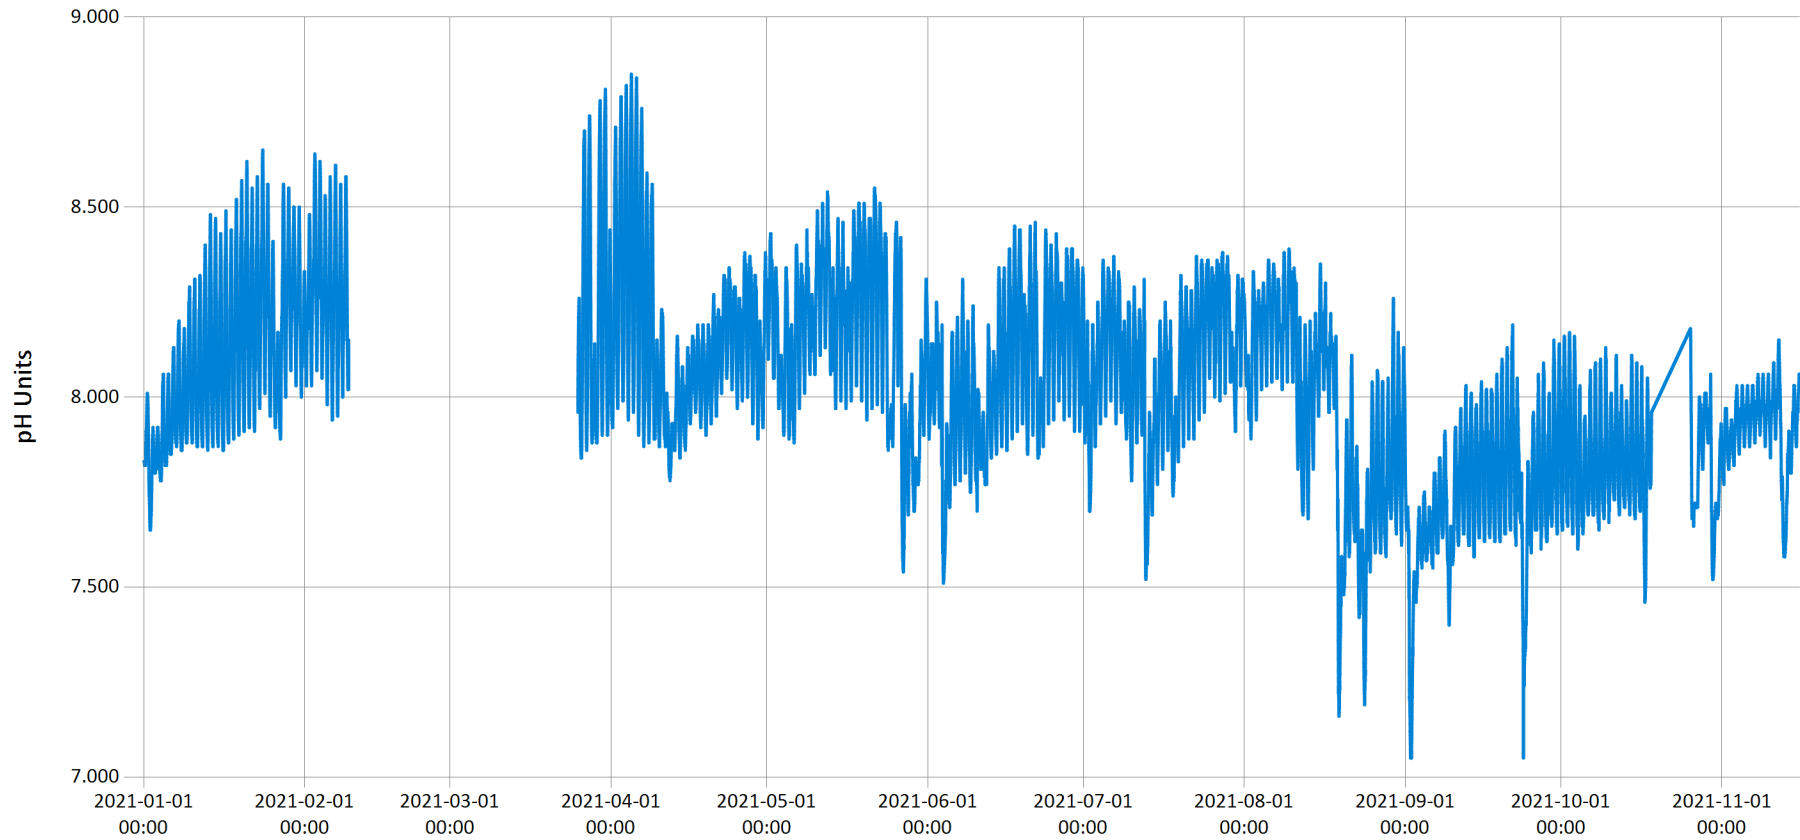

UTC Offset: -05:00

— Specific Conductivity (uS/cm)

Time Series Data Report

Central Mill Creek Dissolved Oxygen & Water Temperature 2021 - Dissolved Oxygen & Water Temperature

Jan 31, 2023 | 1 of 1

Period Selected: 2021-01-01 00:00 - 2021-12-31 23:59

UTC Offset: -05:00

Time Series Data Report

Central Mill Creek pH 2021 - pH values for Central Mill Creek for the year 2021

Jan 31, 2023 | 1 of 1

Period Selected: 2021-01-01 00:00 - 2021-12-31 23:59

UTC Offset: -05:00

Time Series Data Report

Central Mill Creek Total Dissolved Solids 2021 - TDS values for Central Mill Creek for the year 2021

Jan 31, 2023 | 1 of 1

Period Selected: 2021-01-01 00:00 - 2021-12-31 23:59

UTC Offset: -05:00

— TDS (mg/l)

Time Series Data Report

Central Mill Creek Turbidity 2021 - Turbidity values for Central Mill Creek for the year 2021

Jan 31, 2023 | 1 of 1

Period Selected: 2021-01-01 00:00 - 2021-12-31 23:59