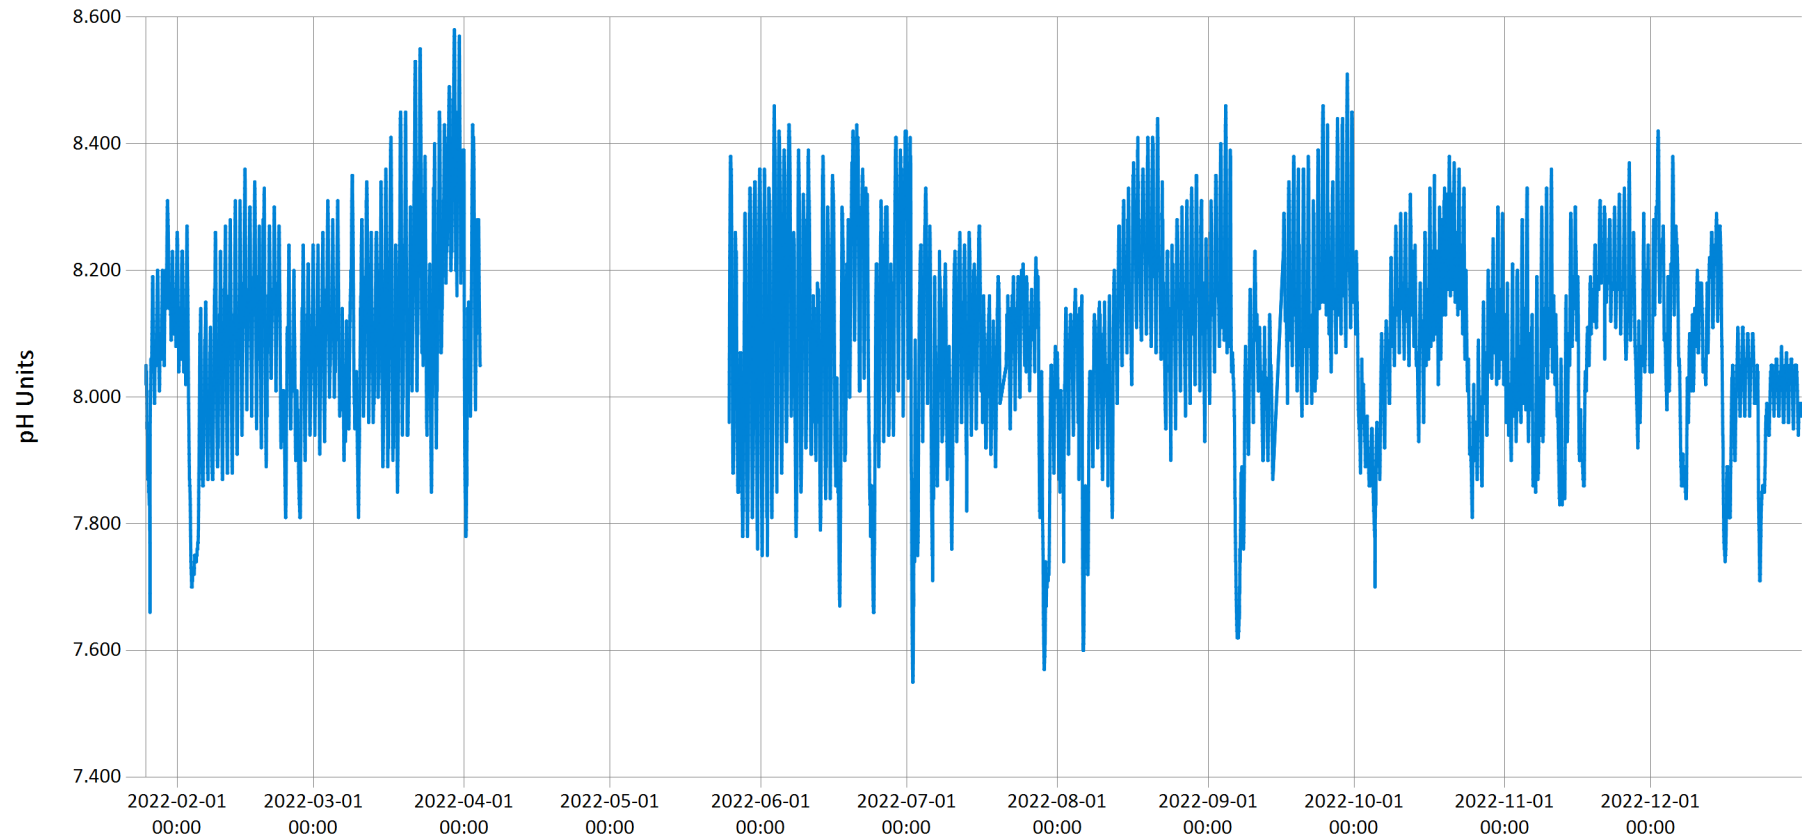

UTC Offset: -05:00

— Specific Conductivity (uS/cm)

Time Series Data Report

Central Mill Creek Dissolved Oxygen & Water Temperature 2022 - Dissolved Oxygen & Water Temperature

Jan 31, 2023 | 1 of 1

Period Selected: 2022-01-01 00:00 - 2022-12-31 23:59

UTC Offset: -05:00

Time Series Data Report

Central Mill Creek pH 2022 - pH values for Central Mill Creek for the year 2022

Jan 31, 2023 | 1 of 1

Period Selected: 2022-01-01 00:00 - 2022-12-31 23:59

UTC Offset: -05:00

— pH

Time Series Data Report

Central Mill Creek Total Dissolved Solids 2022 - TDS values for Central Mill Creek for the year 2022

Jan 31, 2023 | 1 of 1

Period Selected: 2022-01-01 00:00 - 2022-12-31 23:59

UTC Offset: -05:00

Time Series Data Report

Central Mill Creek Turbidity 2022 - Turbidity values for Central Mill Creek for the year 2022

Jan 31, 2023 | 1 of 1

Period Selected: 2022-01-01 00:00 - 2022-12-31 23:59