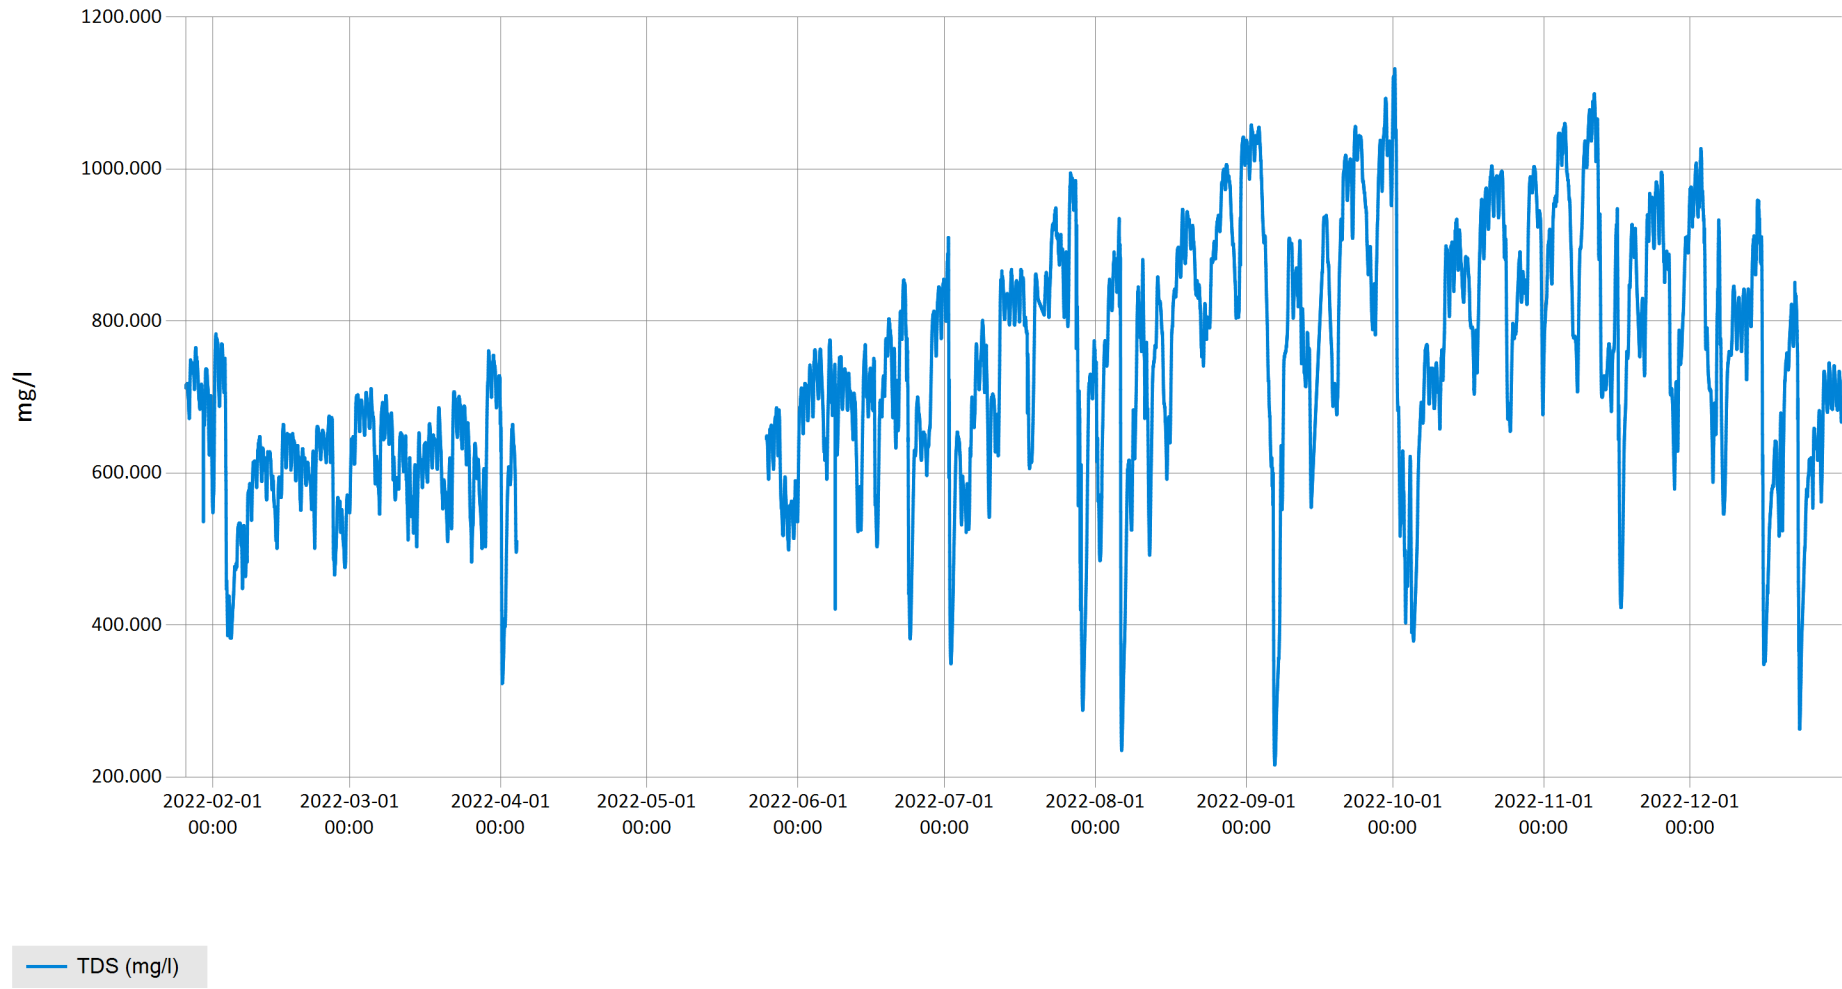

UTC Offset: -05:00

— Specific Conductivity (uS/cm)

Time Series Data Report

Central Mill Creek Dissolved Oxygen & Water Temperature 2022 - Dissolved Oxygen & Water Temperature

Jan 31, 2023 | 1 of 1

Period Selected: 2022-01-01 00:00 - 2022-12-31 23:59

UTC Offset: -05:00

Time Series Data Report

Central Mill Creek pH 2022 - pH values for Central Mill Creek for the year 2022

Jan 31, 2023 | 1 of 1

Period Selected: 2022-01-01 00:00 - 2022-12-31 23:59

UTC Offset: -05:00

— pH

Time Series Data Report

Central Mill Creek Total Dissolved Solids 2022 - TDS values for Central Mill Creek for the year 2022

Jan 31, 2023 | 1 of 1

Period Selected: 2022-01-01 00:00 - 2022-12-31 23:59

UTC Offset: -05:00

Time Series Data Report

Central Mill Creek Turbidity 2022 - Turbidity values for Central Mill Creek for the year 2022

Jan 31, 2023 | 1 of 1

Period Selected: 2022-01-01 00:00 - 2022-12-31 23:59