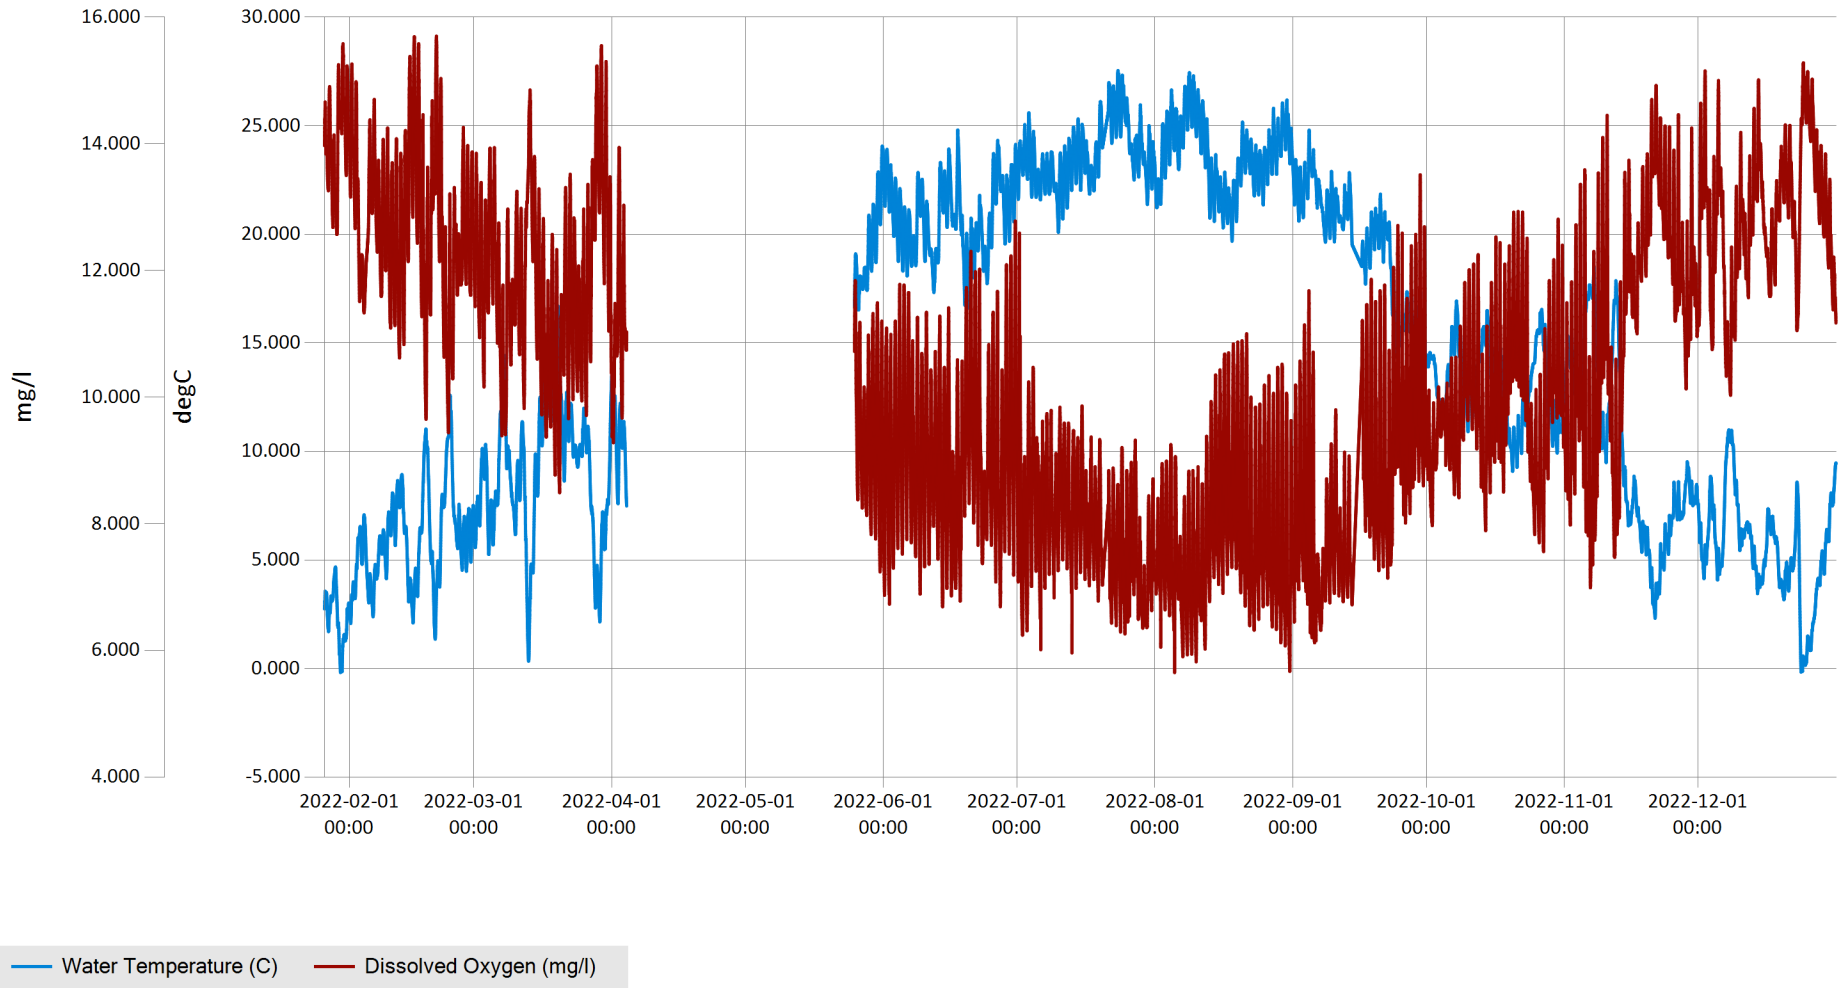

Time Series Data Report

Central Mill Creek Specific Conductivity 2022 - Sp. Cond. values for Central Mill Creek for the year 2022

Jan 31, 2023 | 1 of 1

Period Selected: 2022-01-01 00:00 - 2022-12-31 23:59

UTC Offset: -05:00

— Specific Conductivity (uS/cm)

Time Series Data Report

Central Mill Creek Dissolved Oxygen & Water Temperature 2022 - Dissolved Oxygen & Water Temperature

Jan 31, 2023 | 1 of 1

Period Selected: 2022-01-01 00:00 - 2022-12-31 23:59

UTC Offset: -05:00

Time Series Data Report

Central Mill Creek pH 2022 - pH values for Central Mill Creek for the year 2022

Jan 31, 2023 | 1 of 1

Period Selected: 2022-01-01 00:00 - 2022-12-31 23:59

UTC Offset: -05:00

— pH

Time Series Data Report

Central Mill Creek Total Dissolved Solids 2022 - TDS values for Central Mill Creek for the year 2022

Jan 31, 2023 | 1 of 1

Period Selected: 2022-01-01 00:00 - 2022-12-31 23:59