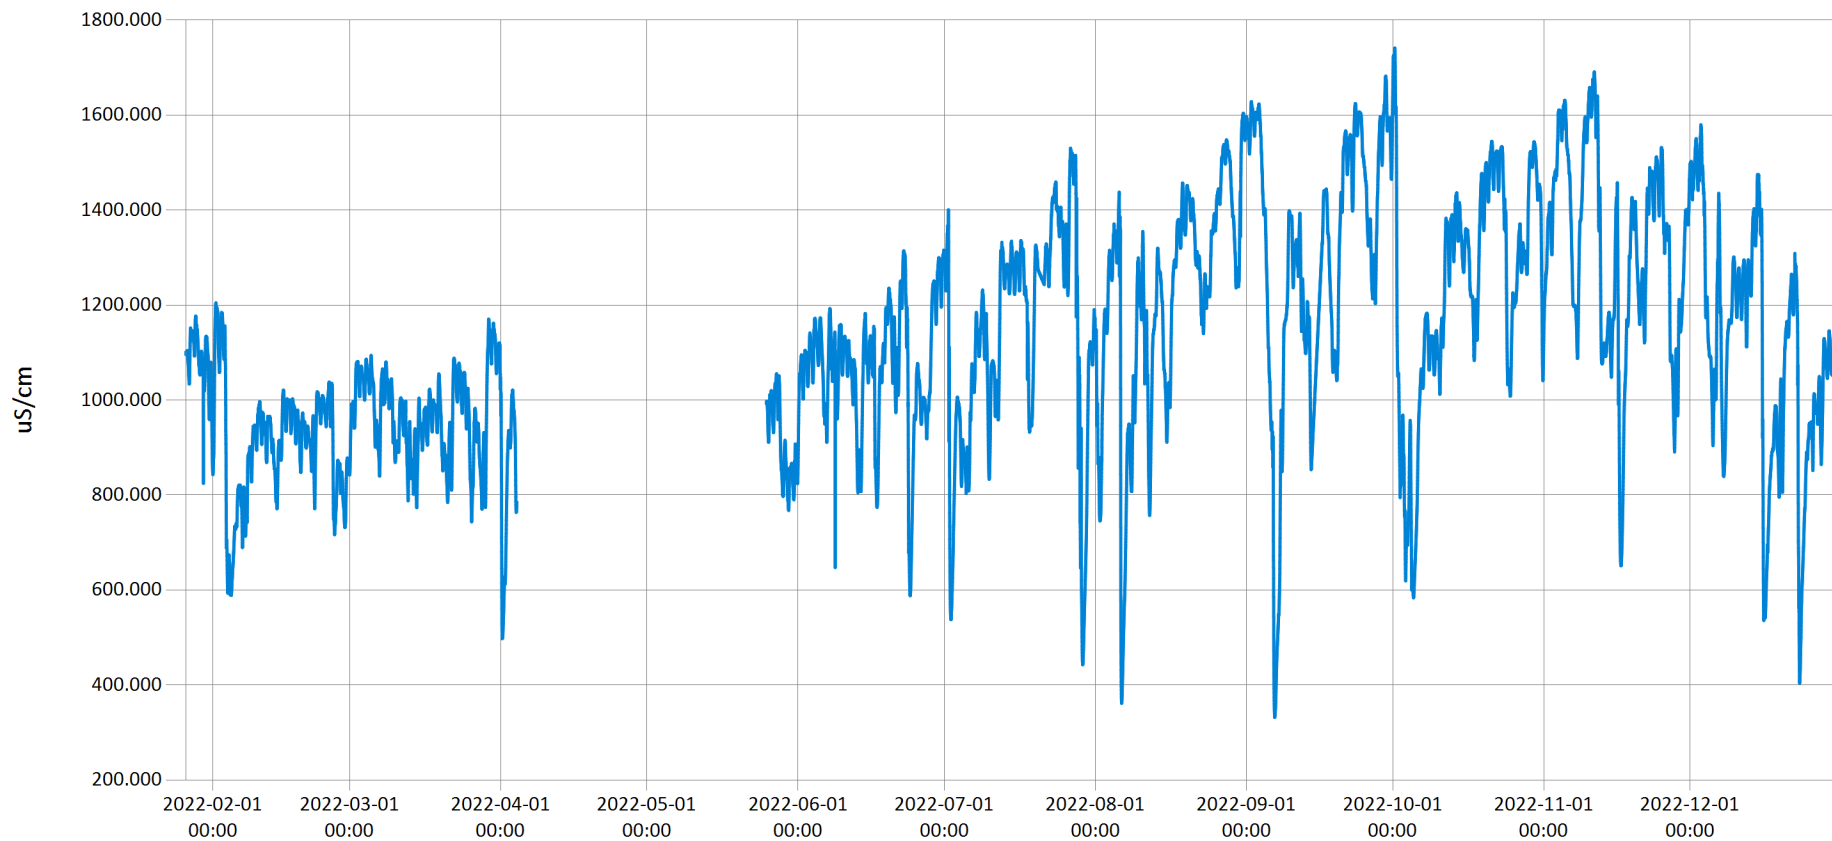

Time Series Data Report

Central Mill Creek Specific Conductivity 2022 - Sp. Cond. values for Central Mill Creek for the year 2022

Jan 31, 2023 | 1 of 1

Period Selected: 2022-01-01 00:00 - 2022-12-31 23:59

UTC Offset: -05:00

— Specific Conductivity (uS/cm)

Time Series Data Report

Central Mill Creek Dissolved Oxygen & Water Temperature 2022 - Dissolved Oxygen & Water Temperature

Jan 31, 2023 | 1 of 1

Period Selected: 2022-01-01 00:00 - 2022-12-31 23:59

UTC Offset: -05:00

Time Series Data Report

Central Mill Creek pH 2022 - pH values for Central Mill Creek for the year 2022

Jan 31, 2023 | 1 of 1

Period Selected: 2022-01-01 00:00 - 2022-12-31 23:59

UTC Offset: -05:00

— pH

Time Series Data Report

Central Mill Creek Total Dissolved Solids 2022 - TDS values for Central Mill Creek for the year 2022

Jan 31, 2023 | 1 of 1

Period Selected: 2022-01-01 00:00 - 2022-12-31 23:59