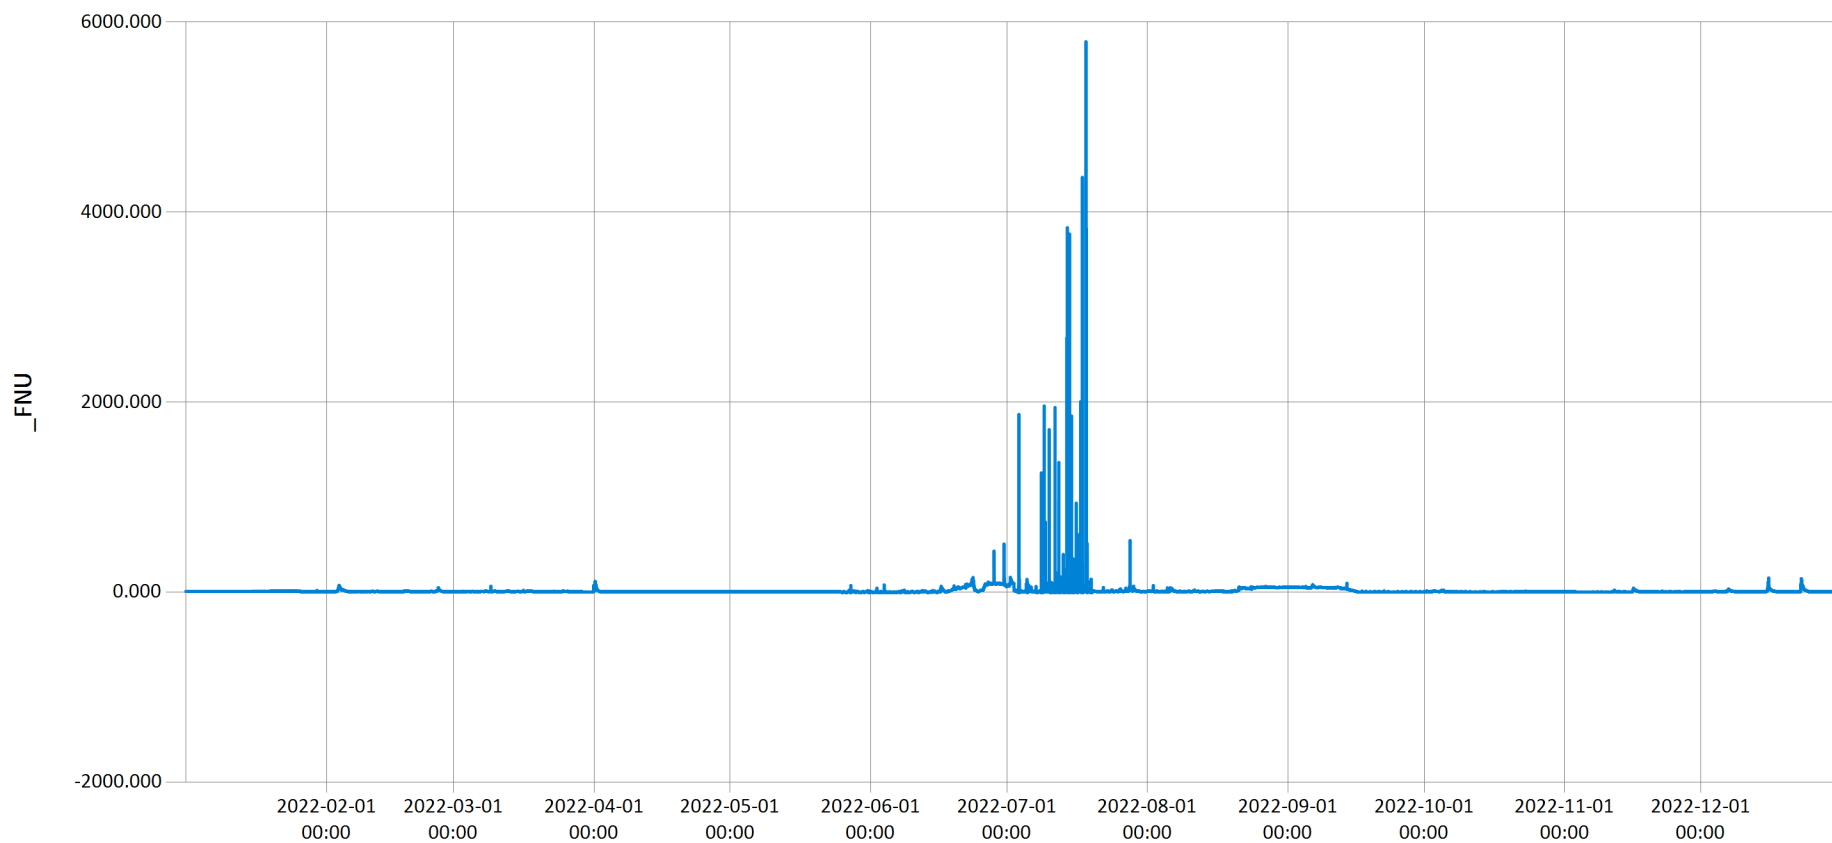

UTC Offset: -05:00

— Specific Conductivity (uS/cm)

Time Series Data Report

Central Mill Creek Dissolved Oxygen & Water Temperature 2022 - Dissolved Oxygen & Water Temperature

Jan 31, 2023 | 1 of 1

Period Selected: 2022-01-01 00:00 - 2022-12-31 23:59

— pH

Time Series Data Report

Central Mill Creek Total Dissolved Solids 2022 - TDS values for Central Mill Creek for the year 2022

Jan 31, 2023 | 1 of 1

Period Selected: 2022-01-01 00:00 - 2022-12-31 23:59

UTC Offset: -05:00

Time Series Data Report

Central Mill Creek Turbidity 2022 - Turbidity values for Central Mill Creek for the year 2022

Jan 31, 2023 | 1 of 1

Period Selected: 2022-01-01 00:00 - 2022-12-31 23:59

UTC Offset: -05:00

— Turbidity (FNU)