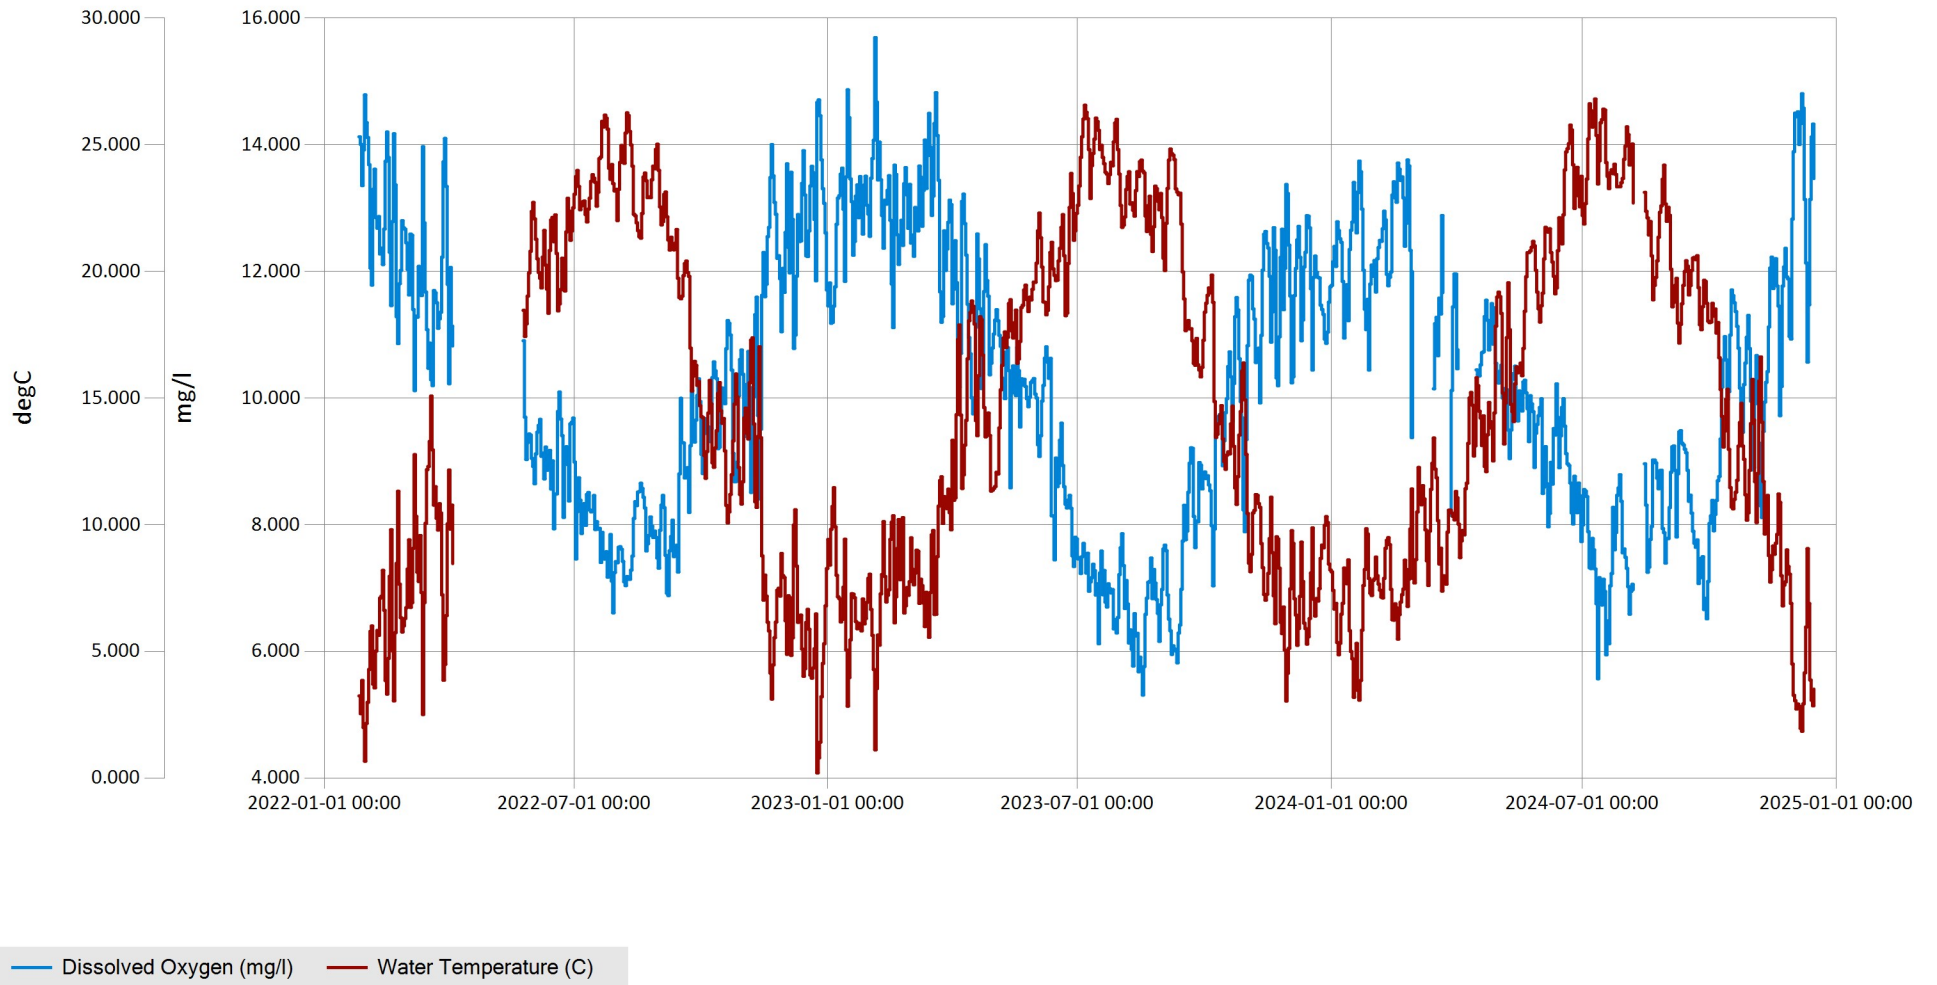

Time Series Data Report

Mid-Headwaters Mill Creek Dissolved Oxygen & Water Temperature for 2022-2024 - Daily Average for Mill

Jan 17, 2025 | 1 of 1

Period Selected: 2022-01-01 00:00 - 2025-01-01 23:59

UTC Offset: -05:00

UTC Offset: -05:00

— Specific Conductivity (uS/cm)

Time Series Data Report

Mid-Headwaters Mill Creek Salinity for 2022-2024 - Daily Average for Mill Creek near Mascot, PA

Jan 17, 2025 | 1 of 1

Period Selected: 2022-01-01 00:00 - 2025-01-01 23:59

UTC Offset: -05:00

— Salinity (ppt)

Time Series Data Report

Mid-Headwaters Mill Creek Total Dissolved Solids for 2022-2024 - Daily Average for Mill Creek near Mascot

Jan 17, 2025 | 1 of 1

Period Selected: 2022-01-01 00:00 - 2025-01-01 23:59