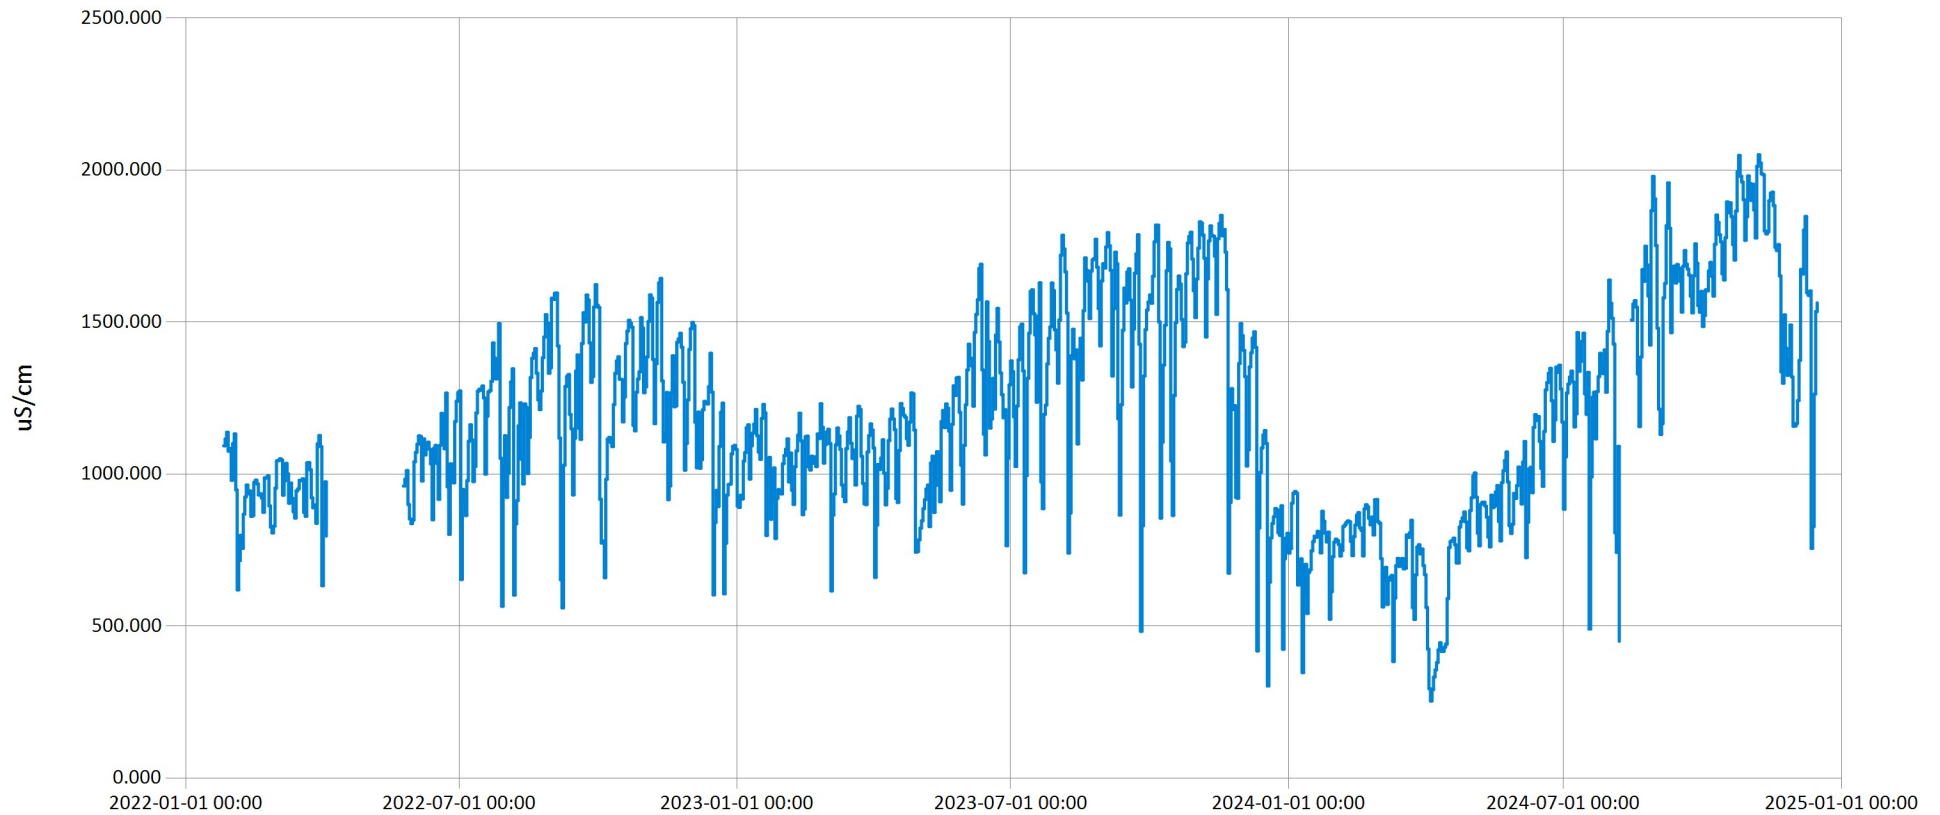

Time Series Data Report

Mid-Headwaters Mill Creek Dissolved Oxygen & Water Temperature for 2022-2024 - Daily Average for Mill

Jan 17, 2025 | 1 of 1

Period Selected: 2022-01-01 00:00 - 2025-01-01 23:59

UTC Offset: -05:00

— pH Units

Time Series Data Report

Mid-Headwaters Mill Creek Specific Conductivity for 2022-2024 - Daily Average for Mill Creek near Mascot,

Jan 17, 2025 | 1 of 1

Period Selected: 2022-01-01 00:00 - 2025-01-01 23:59

UTC Offset: -05:00

— Specific Conductivity (uS/cm)

Time Series Data Report

Mid-Headwaters Mill Creek Salinity for 2022-2024 - Daily Average for Mill Creek near Mascot, PA

Jan 17, 2025 | 1 of 1

Period Selected: 2022-01-01 00:00 - 2025-01-01 23:59

UTC Offset: -05:00

— Salinity (ppt)

Time Series Data Report

Mid-Headwaters Mill Creek Total Dissolved Solids for 2022-2024 - Daily Average for Mill Creek near Mascot

Jan 17, 2025 | 1 of 1

Period Selected: 2022-01-01 00:00 - 2025-01-01 23:59