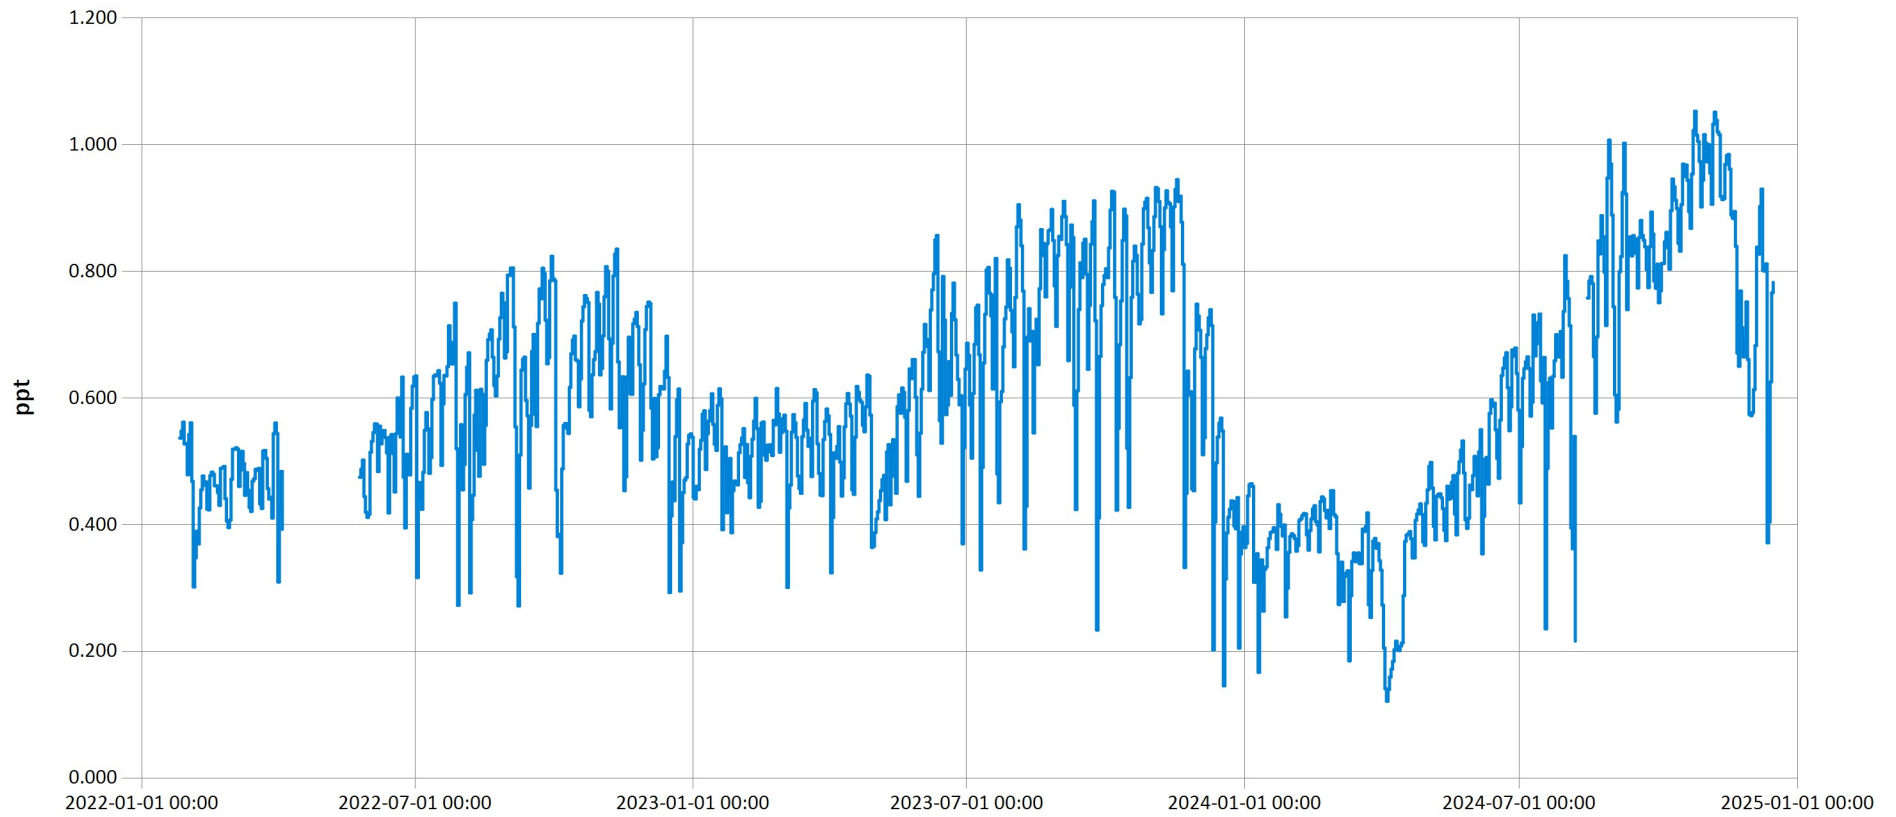

Time Series Data Report

Mid-Headwaters Mill Creek Dissolved Oxygen & Water Temperature for 2022-2024 - Daily Average for Mill

Jan 17, 2025 | 1 of 1

Period Selected: 2022-01-01 00:00 - 2025-01-01 23:59

UTC Offset: -05:00

UTC Offset: -05:00

— Specific Conductivity (uS/cm)

Time Series Data Report

Mid-Headwaters Mill Creek Salinity for 2022-2024 - Daily Average for Mill Creek near Mascot, PA

Jan 17, 2025 | 1 of 1

Period Selected: 2022-01-01 00:00 - 2025-01-01 23:59

UTC Offset: -05:00

— Salinity (ppt)

Time Series Data Report

Mid-Headwaters Mill Creek Total Dissolved Solids for 2022-2024 - Daily Average for Mill Creek near Mascot

Jan 17, 2025 | 1 of 1

Period Selected: 2022-01-01 00:00 - 2025-01-01 23:59