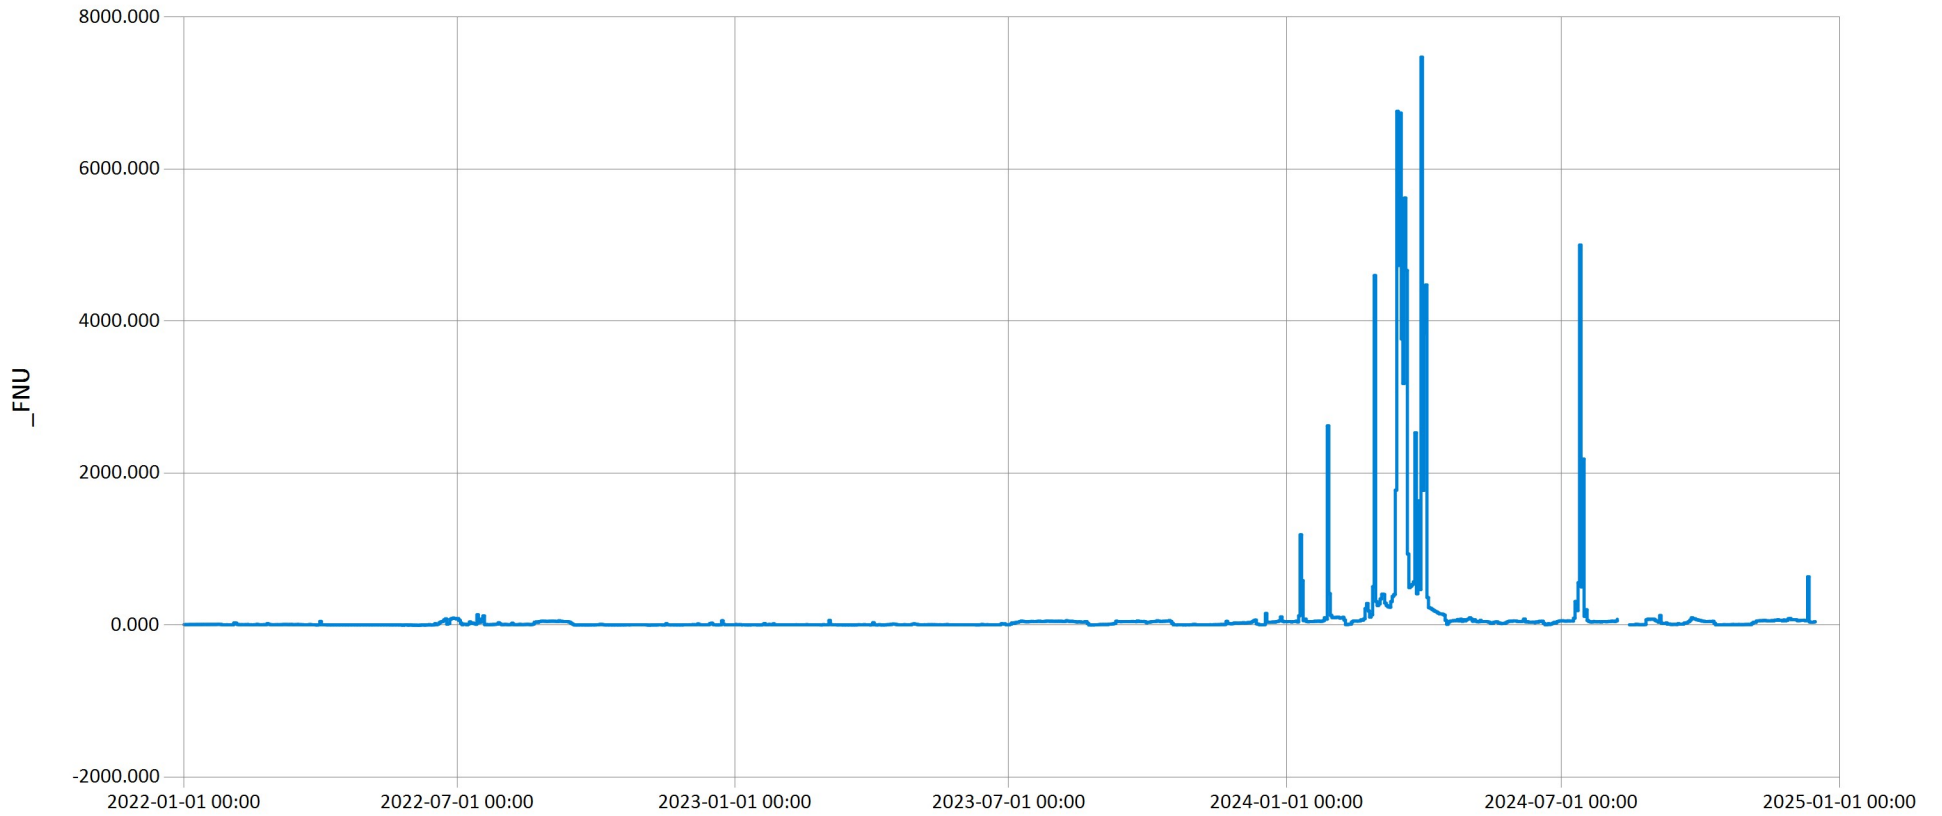

UTC Offset: -05:00

— Salinity (ppt)

Time Series Data Report

Mid-Headwaters Mill Creek Total Dissolved Solids for 2022-2024 - Daily Average for Mill Creek near Mascot

Jan 17, 2025 | 1 of 1

Period Selected: 2022-01-01 00:00 - 2025-01-01 23:59

UTC Offset: -05:00

— Total Dissolved Solids (mg/l)

Time Series Data Report

Mid-Headwaters Mill Creek Turbidity for 2022-2024 - Daily Average for Mill Creek near Mascot, PA

Jan 17, 2025 | 1 of 1

Period Selected: 2022-01-01 00:00 - 2025-01-01 23:59

UTC Offset: -05:00

— Turbidity (FNU)