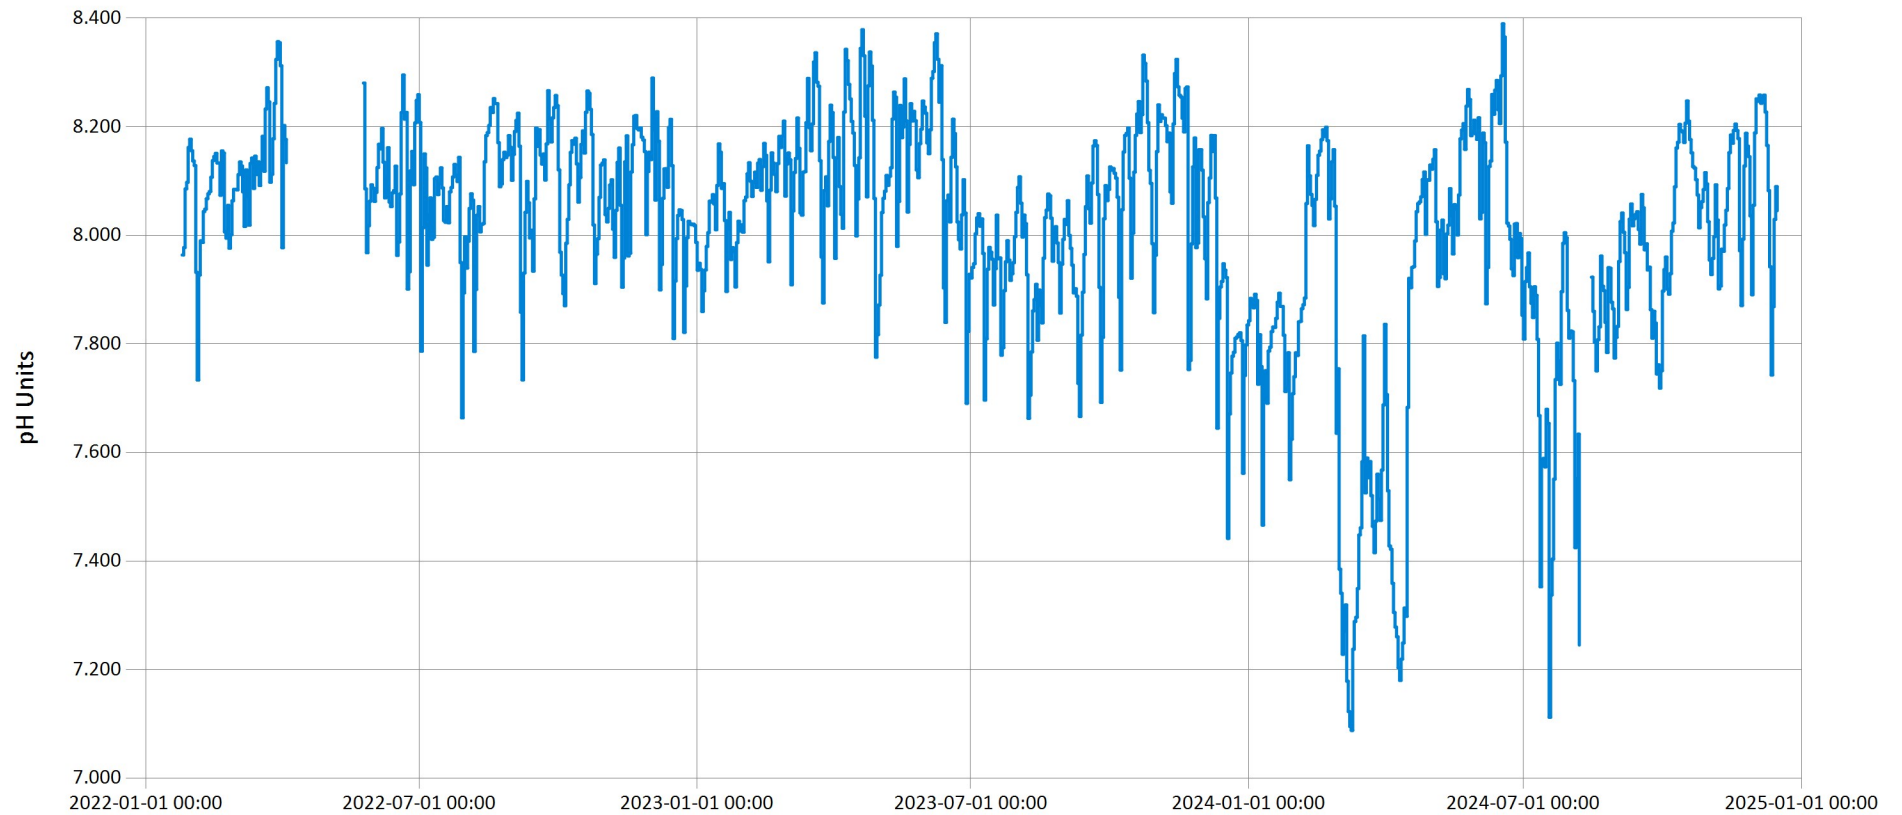

Time Series Data Report

Mid-Headwaters Mill Creek Dissolved Oxygen & Water Temperature for 2022-2024 - Daily Average for Mill

Jan 17, 2025 | 1 of 1

Period Selected: 2022-01-01 00:00 - 2025-01-01 23:59

UTC Offset: -05:00

Time Series Data Report

Mid-Headwaters Mill Creek pH for 2022-2024 - Daily Average for Mill Creek near Mascot, PA

Jan 17, 2025 | 1 of 1

Period Selected: 2022-01-01 00:00 - 2025-01-01 23:59

UTC Offset: -05:00

UTC Offset: -05:00

— Specific Conductivity (uS/cm)

Time Series Data Report

Mid-Headwaters Mill Creek Salinity for 2022-2024 - Daily Average for Mill Creek near Mascot, PA

Jan 17, 2025 | 1 of 1

Period Selected: 2022-01-01 00:00 - 2025-01-01 23:59

UTC Offset: -05:00

— Salinity (ppt)

Time Series Data Report

Mid-Headwaters Mill Creek Total Dissolved Solids for 2022-2024 - Daily Average for Mill Creek near Mascot

Jan 17, 2025 | 1 of 1

Period Selected: 2022-01-01 00:00 - 2025-01-01 23:59