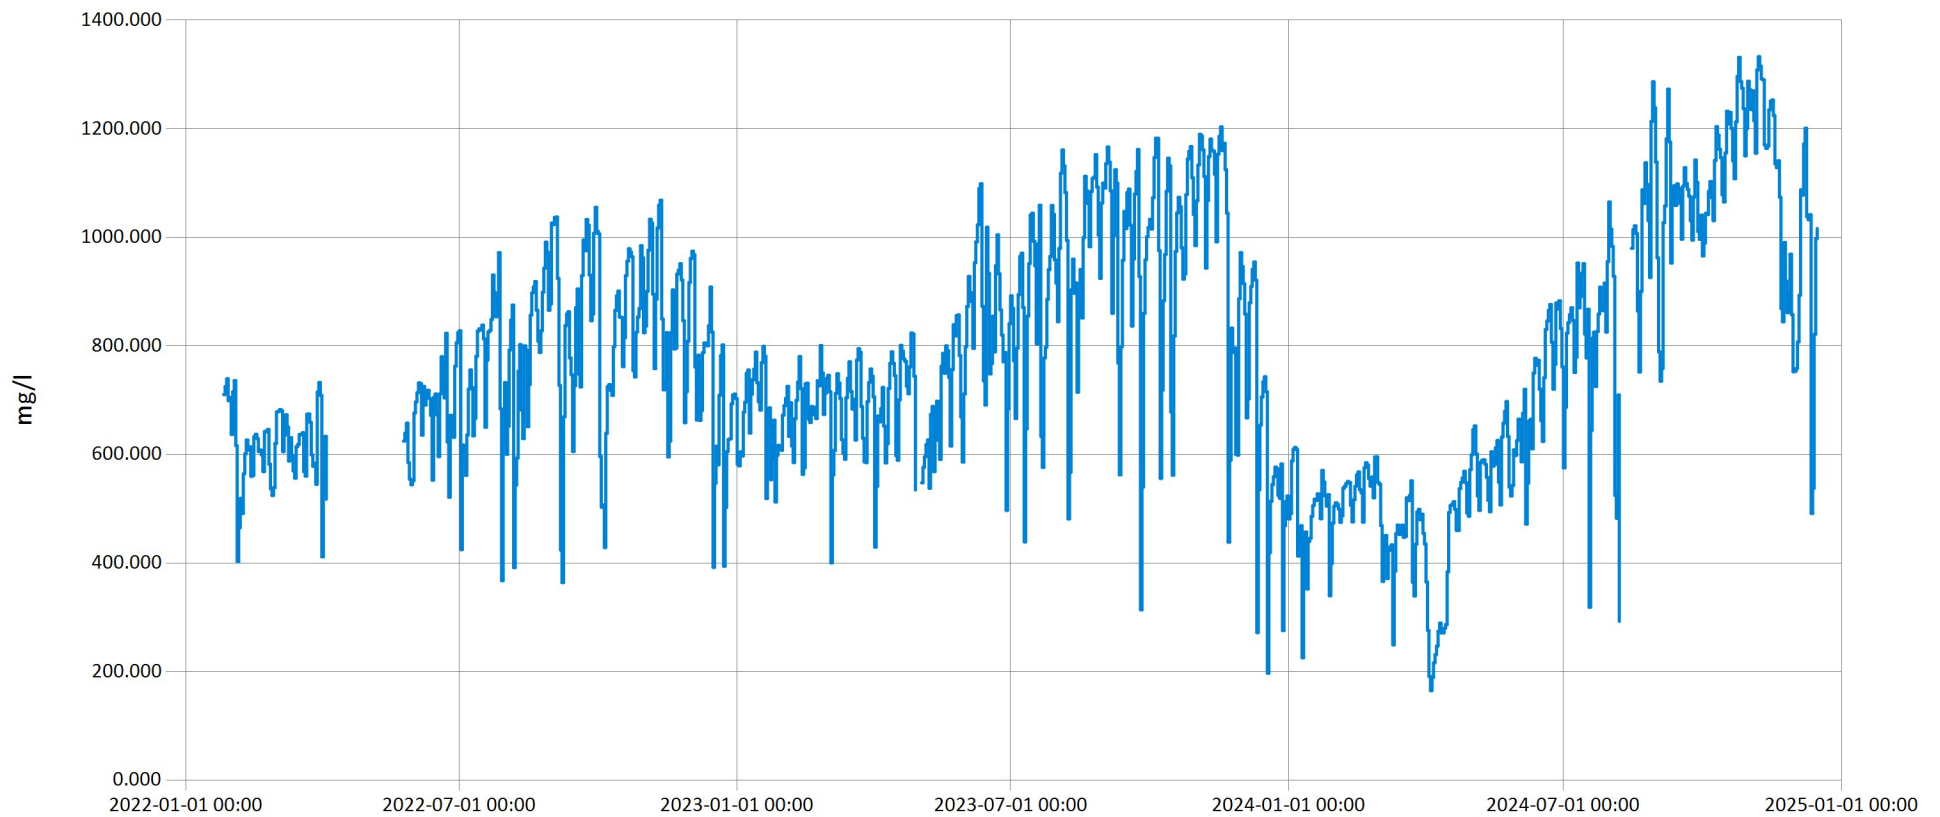

Time Series Data Report

Mid-Headwaters Mill Creek Dissolved Oxygen & Water Temperature for 2022-2024 - Daily Average for Mill

Jan 17, 2025 | 1 of 1

Period Selected: 2022-01-01 00:00 - 2025-01-01 23:59

UTC Offset: -05:00

UTC Offset: -05:00

— Salinity (ppt)

Time Series Data Report

Mid-Headwaters Mill Creek Total Dissolved Solids for 2022-2024 - Daily Average for Mill Creek near Mascot

Jan 17, 2025 | 1 of 1

Period Selected: 2022-01-01 00:00 - 2025-01-01 23:59

UTC Offset: -05:00

— Total Dissolved Solids (mg/l)

Time Series Data Report

Mid-Headwaters Mill Creek Turbidity for 2022-2024 - Daily Average for Mill Creek near Mascot, PA

Jan 17, 2025 | 1 of 1

Period Selected: 2022-01-01 00:00 - 2025-01-01 23:59