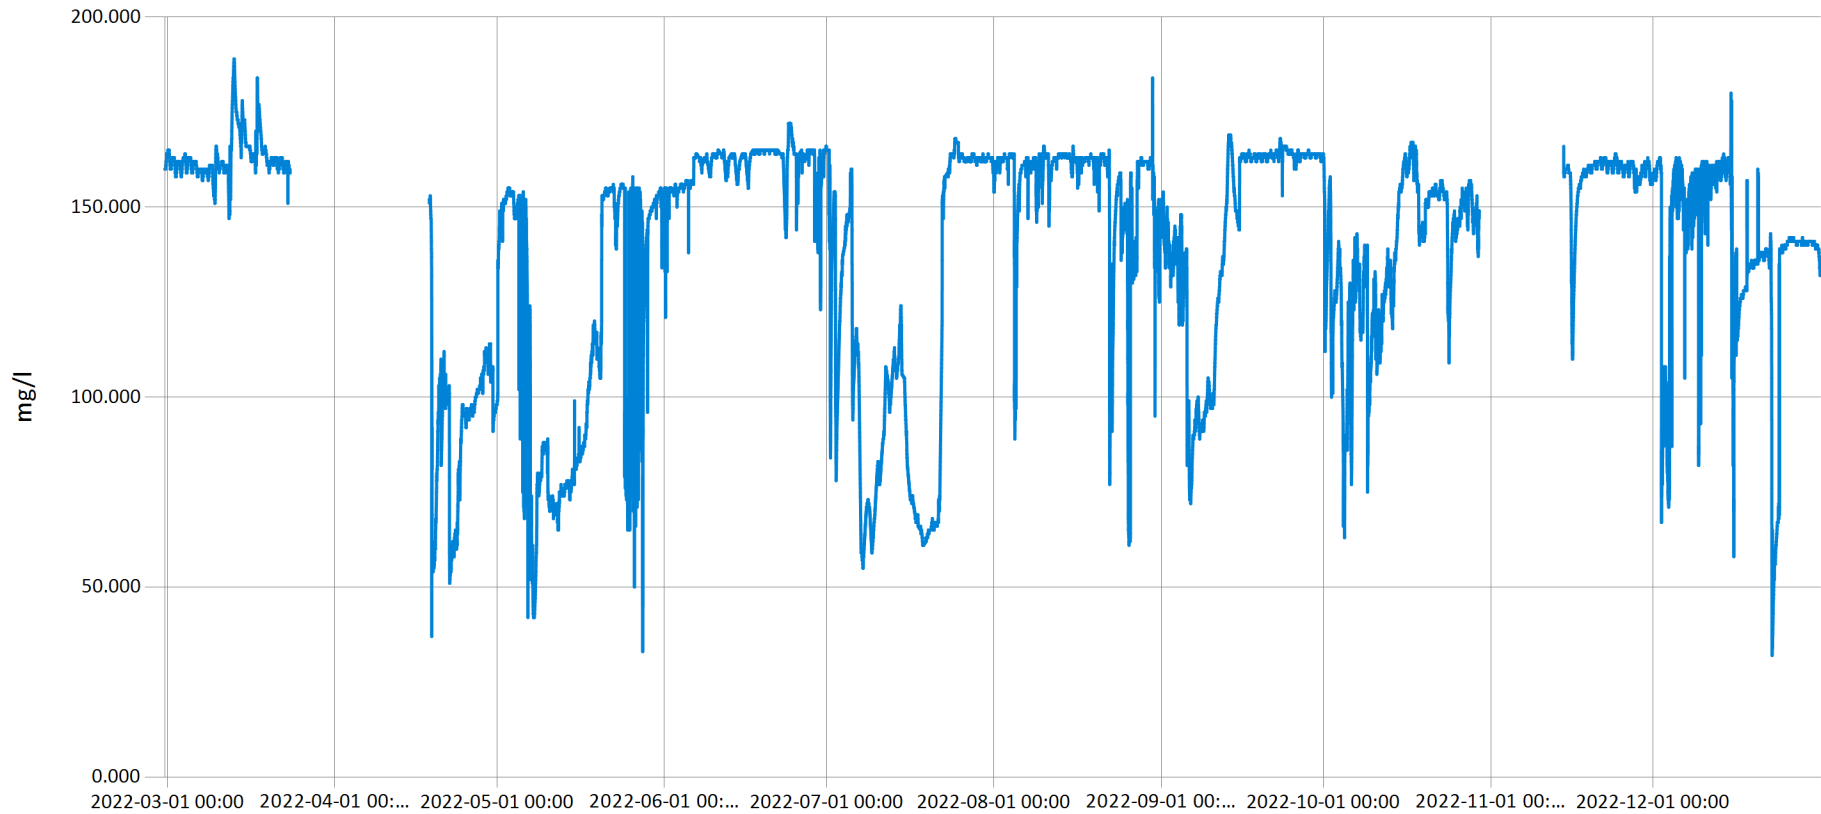

UTC Offset: -05:00

— Specific Conductivity (uS/cm)

Time Series Data Report

Northern Conowingo pH 2022 - pH values for Northern Conowingo Creek for the year 2022.

Jan 31, 2023 | 1 of 1

Period Selected: 2022-01-01 00:00 - 2022-12-31 23:59

### Time Series Data Report

Northern Conowingo Total Dissolved Solids 2022 - TDS values for Northern Conowingo Creek for the year 2

Jan 31, 2023 | 1 of 1

Period Selected: 2022-01-01 00:00 - 2022-12-31 23:59

UTC Offset: -05:00

— TDS (mg/l)

### Time Series Data Report

Northern Conowingo Turbidity 2022

Feb 13, 2023 | 1 of 1

Period Selected: 2022-01-01 00:00 - 2022-12-31 23:59

UTC Offset: -05:00

— Turbidity, Form Neph@silimwingo