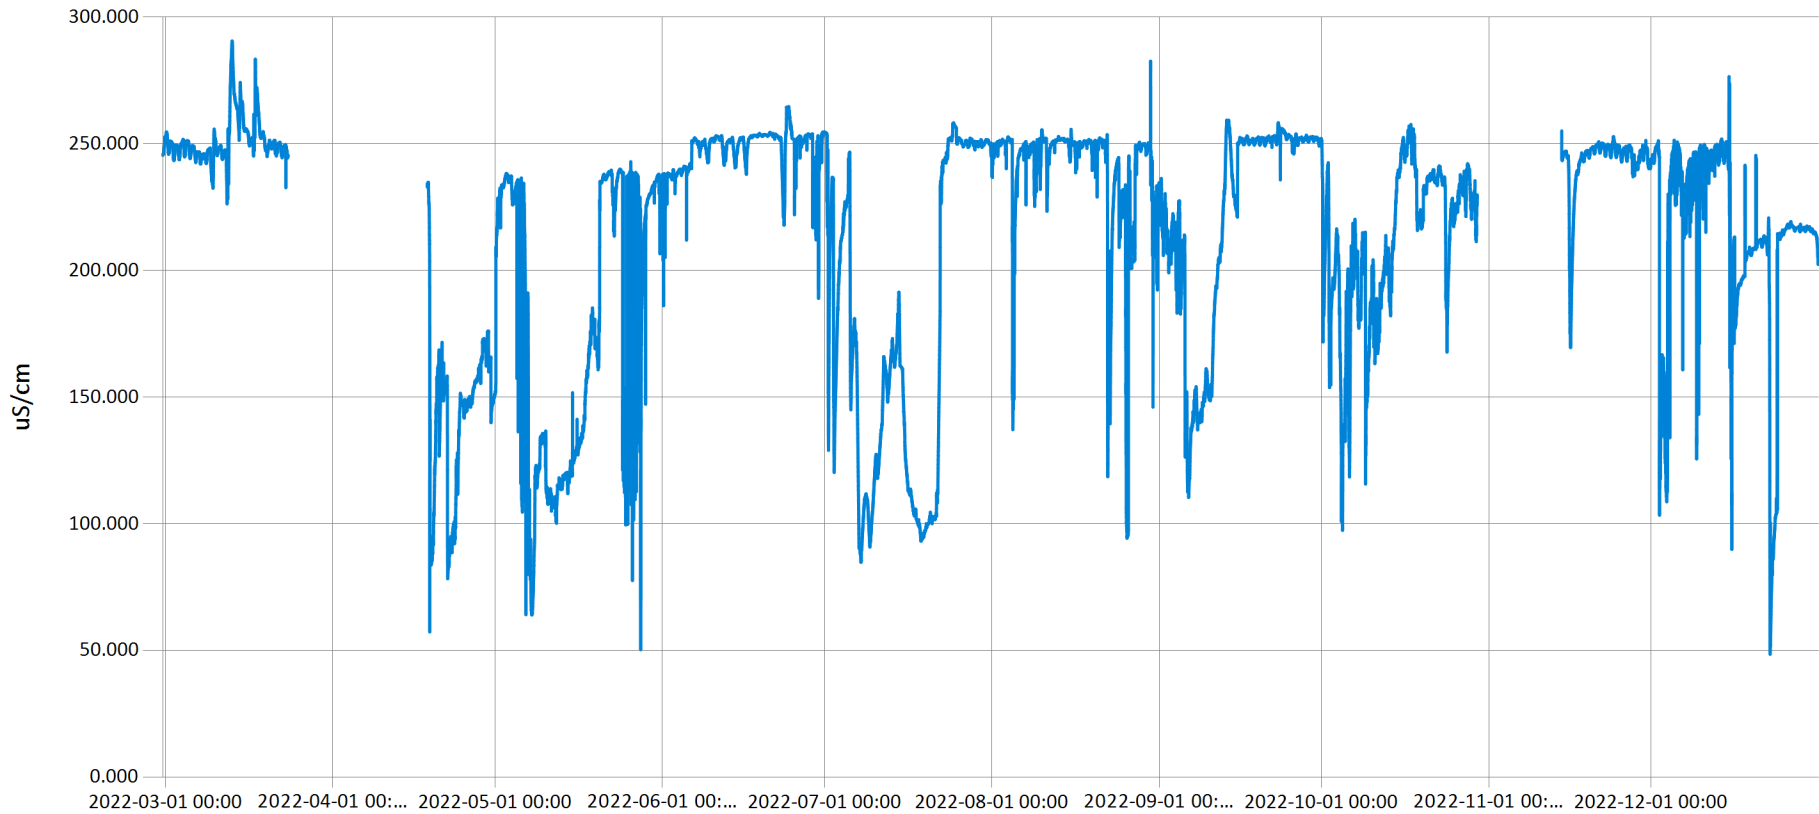

## Time Series Data Report

Northern Conowingo Specific Conductivity 2022 - Sp. Cond. values for Northern Conowingo Creek for the y

Jan 31, 2023 | 1 of 1

Period Selected: 2022-01-01 00:00 - 2022-12-31 23:59

UTC Offset: -05:00

— Specific Conductivity (uS/cm)

Time Series Data Report

Northern Conowingo pH 2022 - pH values for Northern Conowingo Creek for the year 2022.

Jan 31, 2023 | 1 of 1

Period Selected: 2022-01-01 00:00 - 2022-12-31 23:59

### Time Series Data Report

Northern Conowingo Total Dissolved Solids 2022 - TDS values for Northern Conowingo Creek for the year 2

Jan 31, 2023 | 1 of 1

Period Selected: 2022-01-01 00:00 - 2022-12-31 23:59

### Time Series Data Report

Northern Conowingo Turbidity 2022

Feb 13, 2023 | 1 of 1

Period Selected: 2022-01-01 00:00 - 2022-12-31 23:59

UTC Offset: -05:00

— Turbidity, Form Neph@silimwingo