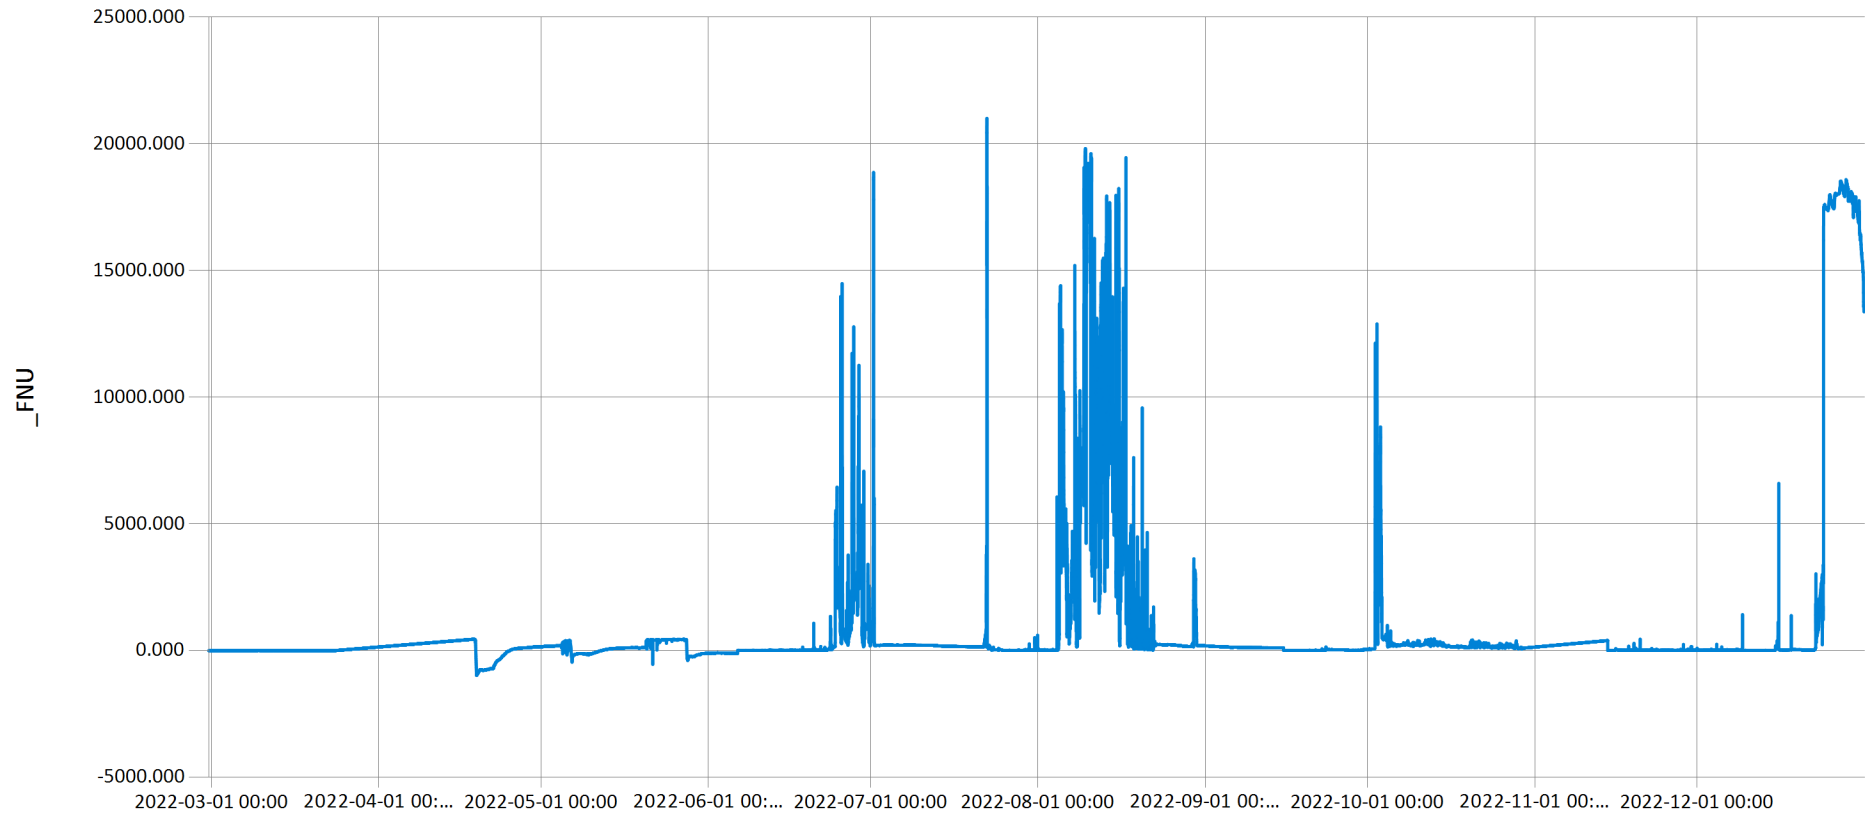

### Time Series Data Report

Northern Conowingo Total Dissolved Solids 2022 - TDS values for Northern Conowingo Creek for the year 2

Jan 31, 2023 | 1 of 1

Period Selected: 2022-01-01 00:00 - 2022-12-31 23:59

UTC Offset: -05:00

— TDS (mg/l)

### Time Series Data Report

Northern Conowingo Turbidity 2022

Feb 13, 2023 | 1 of 1

Period Selected: 2022-01-01 00:00 - 2022-12-31 23:59

UTC Offset: -05:00

— Turbidity, Form Neph@silimwingo

### Time Series Data Report

Northern Conowingo Water Temperature 2022 - Water Temperature values for Northern Conowingo Creek

Jan 31, 2023 | 1 of 1

Period Selected: 2022-01-01 00:00 - 2022-12-31 23:59

UTC Offset: -05:00