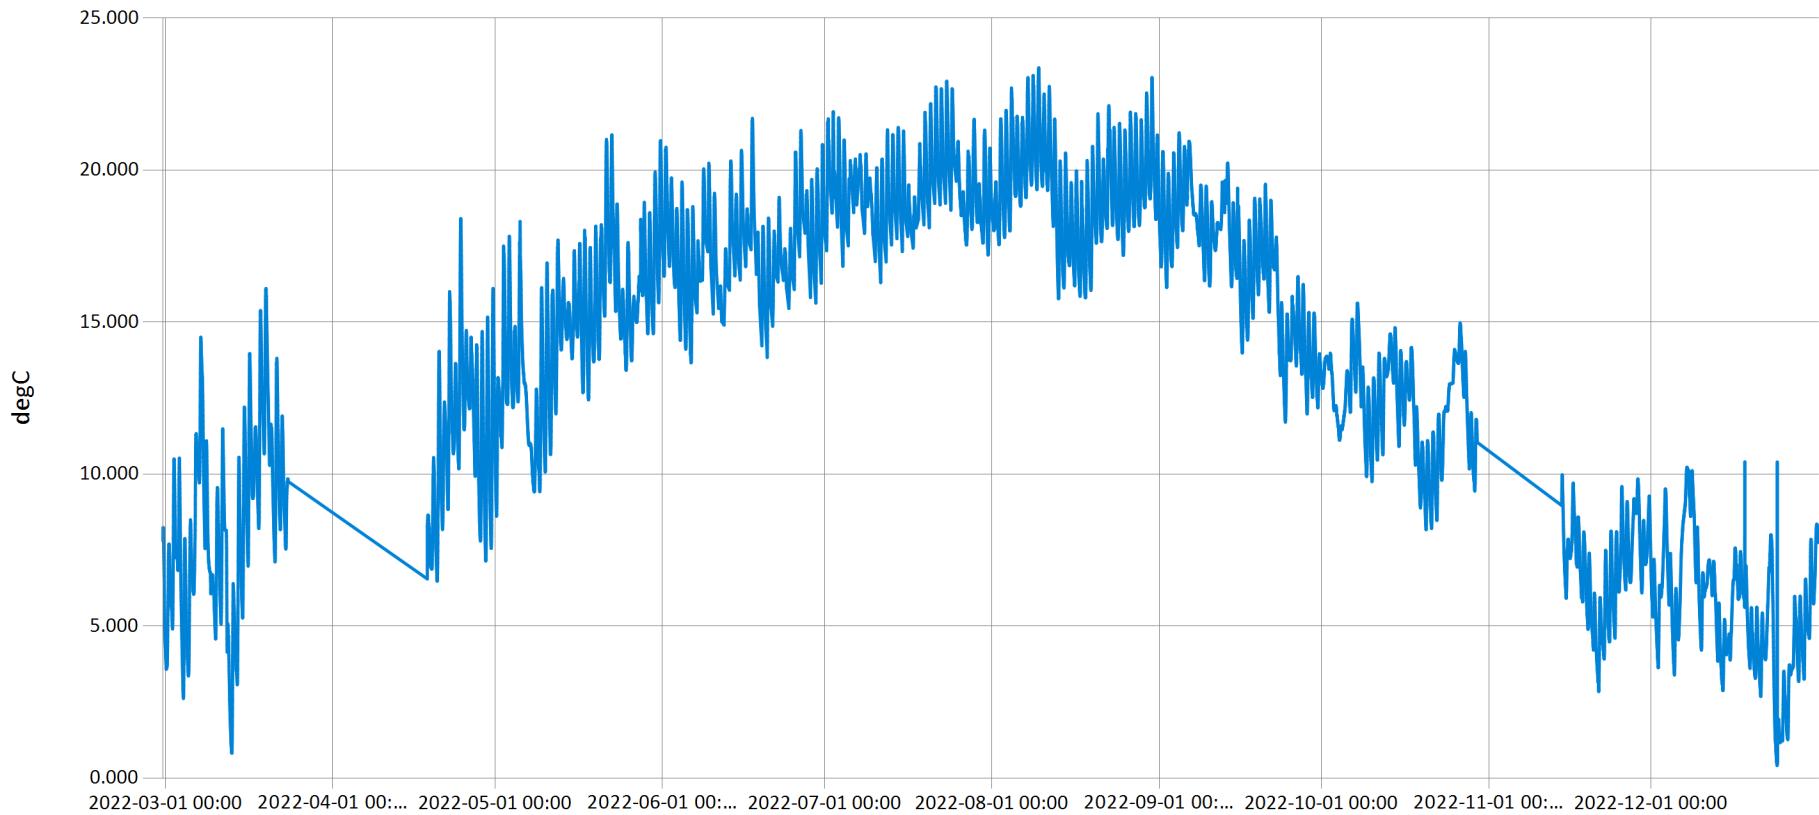

UTC Offset: -05:00

— Specific Conductivity (uS/cm)

Time Series Data Report

Northern Conowingo pH 2022 - pH values for Northern Conowingo Creek for the year 2022.

Jan 31, 2023 | 1 of 1

Period Selected: 2022-01-01 00:00 - 2022-12-31 23:59

### Time Series Data Report

Northern Conowingo Total Dissolved Solids 2022 - TDS values for Northern Conowingo Creek for the year 2

Jan 31, 2023 | 1 of 1

Period Selected: 2022-01-01 00:00 - 2022-12-31 23:59

### Time Series Data Report

Northern Conowingo Turbidity 2022

Feb 13, 2023 | 1 of 1

Period Selected: 2022-01-01 00:00 - 2022-12-31 23:59

UTC Offset: -05:00

— Turbidity, Form Neph@silimwingo

### Time Series Data Report

Northern Conowingo Water Temperature 2022 - Water Temperature values for Northern Conowingo Creek

Jan 31, 2023 | 1 of 1

Period Selected: 2022-01-01 00:00 - 2022-12-31 23:59

UTC Offset: -05:00