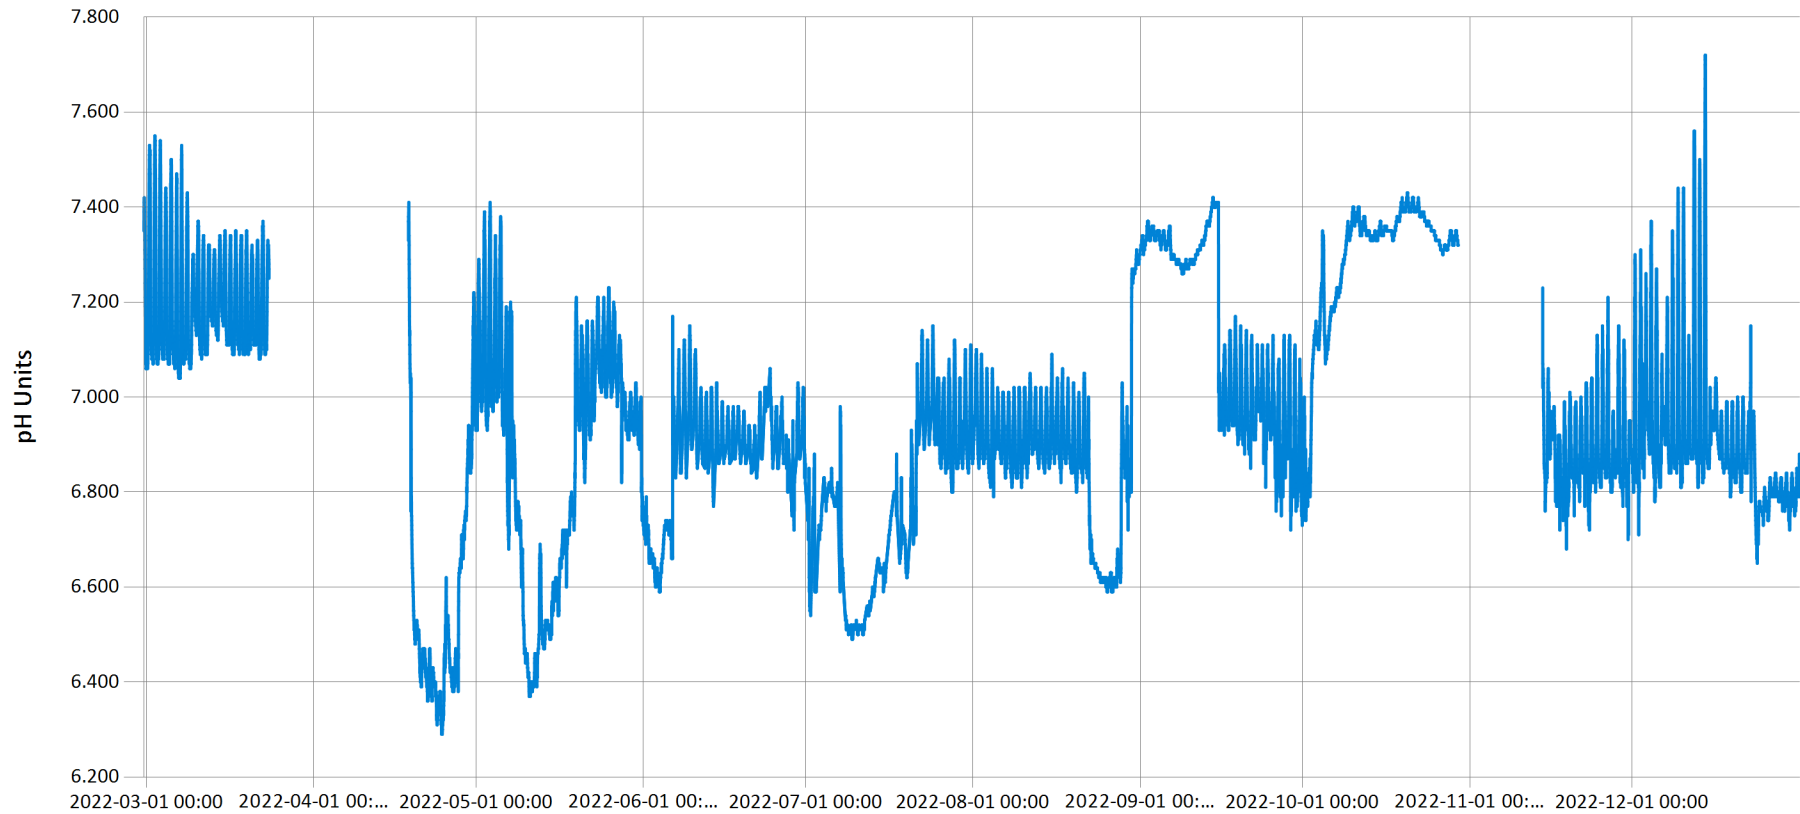

Time Series Data Report

Northern Conowingo pH 2022 - pH values for Northern Conowingo Creek for the year 2022.

Jan 31, 2023 | 1 of 1

Period Selected: 2022-01-01 00:00 - 2022-12-31 23:59

UTC Offset: -05:00

— pH