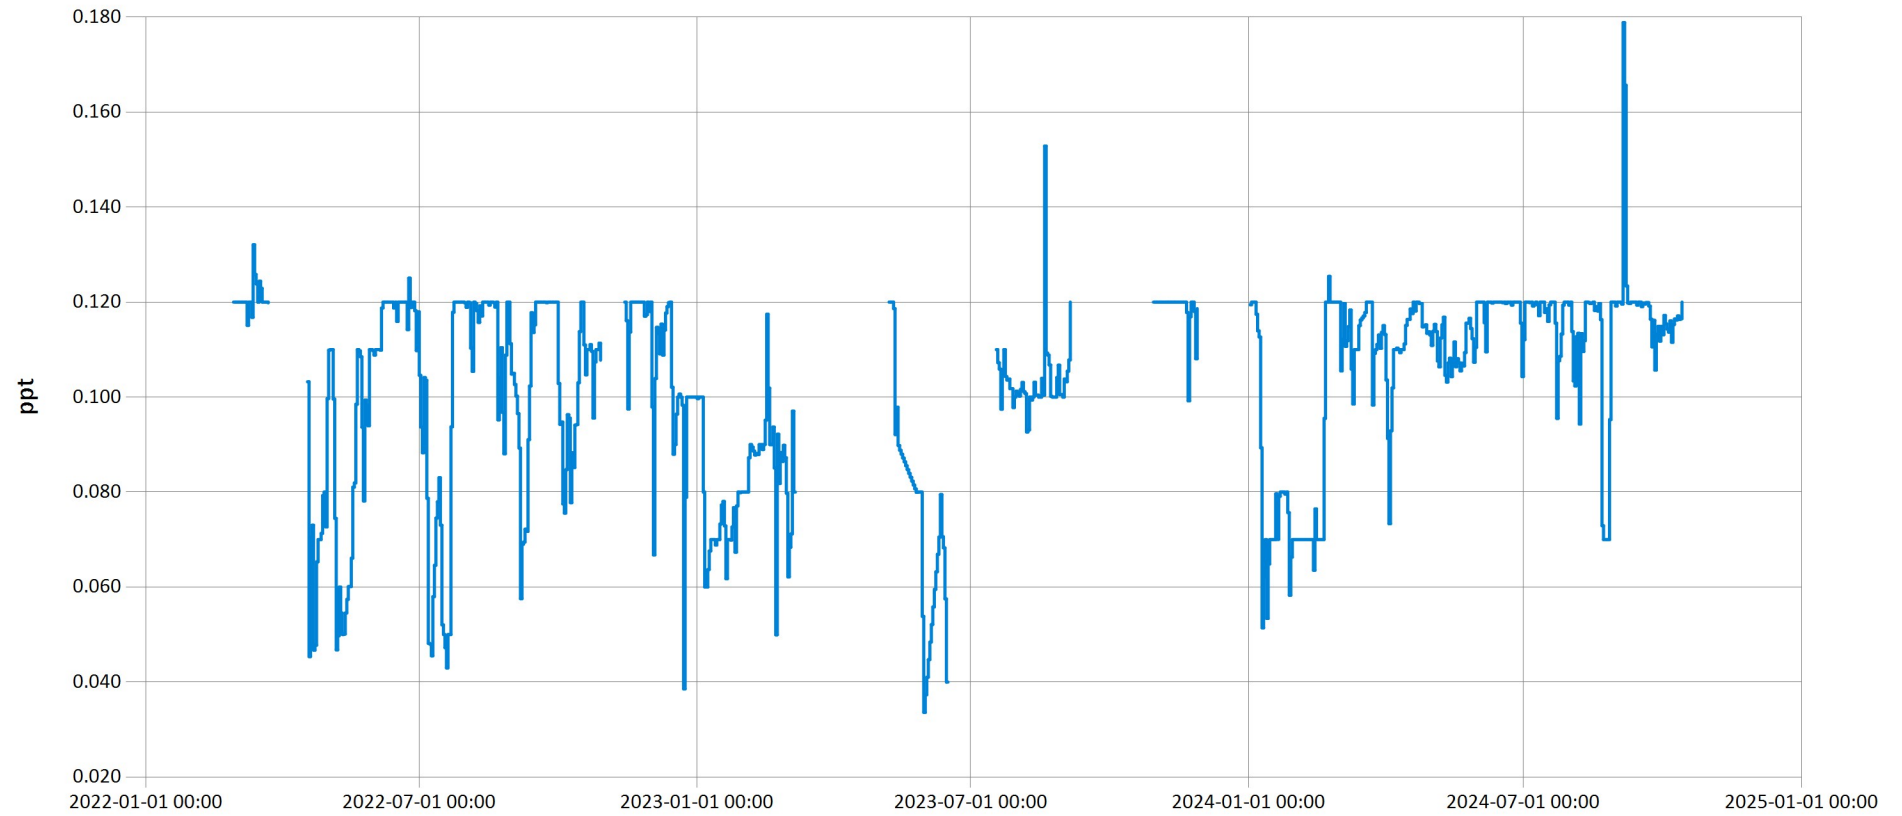

### Time Series Data Report

Northern Conowingo Specific Conductivity for 2022-2024 - Daily Average for Conowingo Creek near Buck, P

Jan 17, 2025 | 1 of 1

Period Selected: 2022-01-01 00:00 - 2025-01-01 23:59

UTC Offset: -05:00

— Specific Conductivity (uS/cm)

### Time Series Data Report

Northern Conowingo Salinity for 2022-2024 - Daily Average for Conowingo Creek near Buck, PA

Jan 17, 2025 | 1 of 1

Period Selected: 2022-01-01 00:00 - 2025-01-01 23:59

UTC Offset: -05:00