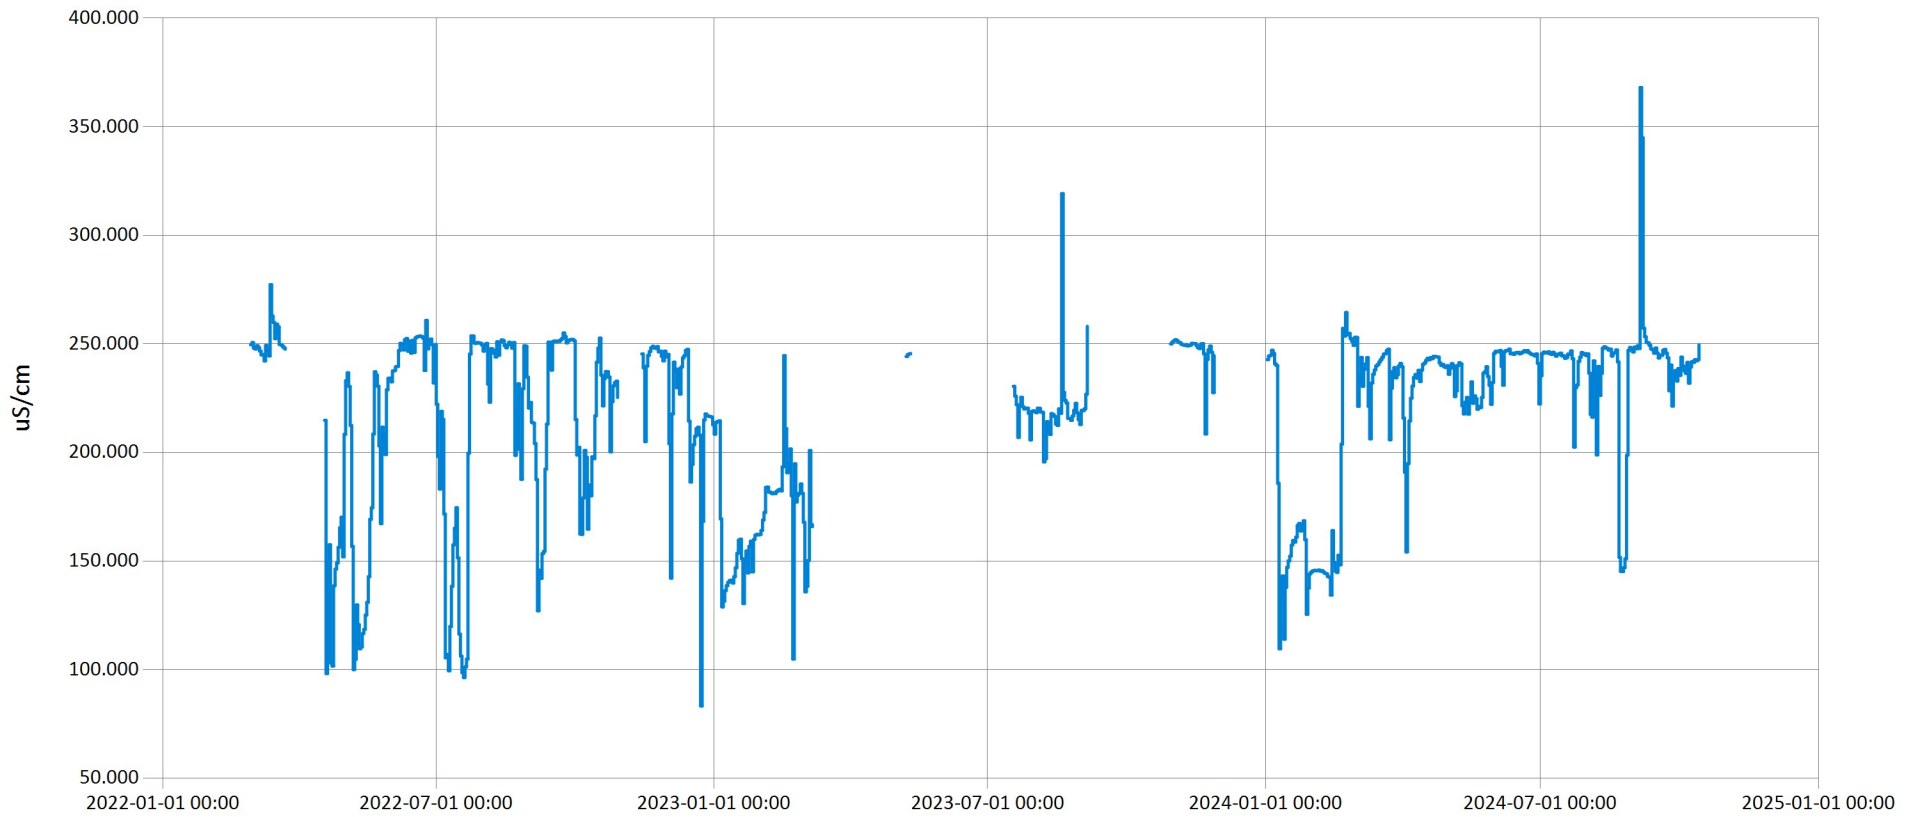

### Time Series Data Report

Northern Conowingo Creek Dissolved Oxygen & Water Temperature for 2022-2024 - Daily Average for Con

Jan 21, 2025 | 1 of 1

Period Selected: 2022-01-01 00:00 - 2025-01-01 23:59

UTC Offset: -05:00

### Time Series Data Report

Northern Conowingo Specific Conductivity for 2022-2024 - Daily Average for Conowingo Creek near Buck, P

Jan 17, 2025 | 1 of 1

Period Selected: 2022-01-01 00:00 - 2025-01-01 23:59

UTC Offset: -05:00

— Specific Conductivity (uS/cm)