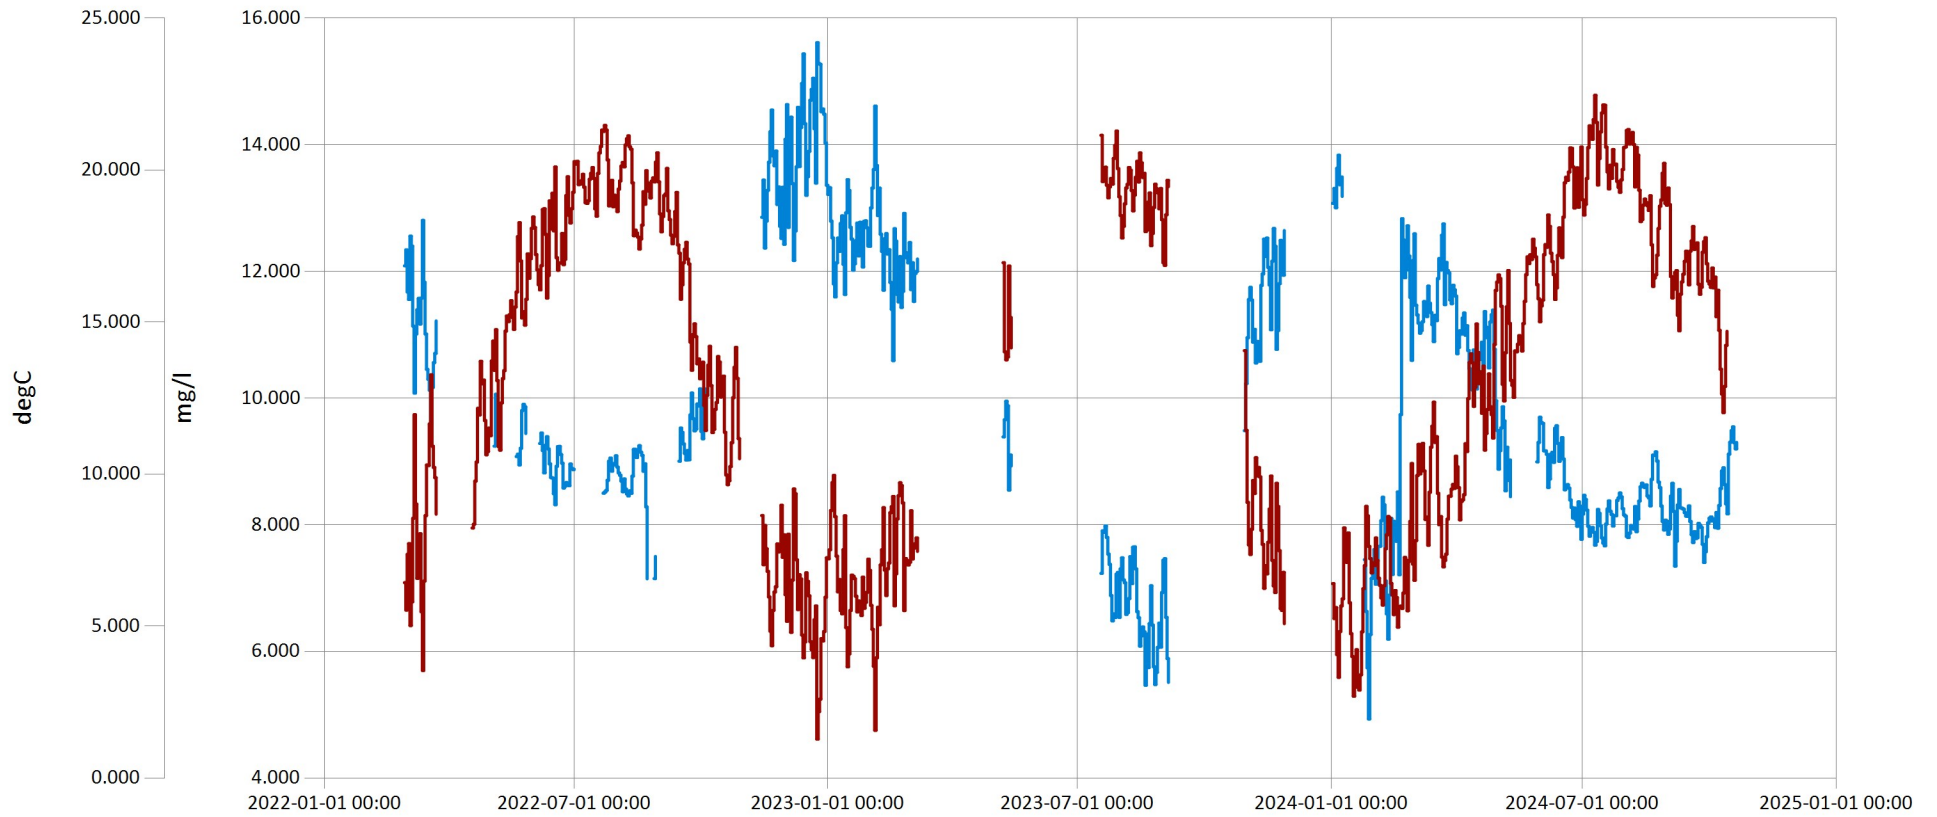

### Time Series Data Report

Northern Conowingo Creek Dissolved Oxygen & Water Temperature for 2022-2024 - Daily Average for Con

Jan 21, 2025 | 1 of 1

Period Selected: 2022-01-01 00:00 - 2025-01-01 23:59

UTC Offset: -05:00

— Dissolved Oxygen (mg/l) — Water Temperature (C)

### Time Series Data Report

Northern Conowingo pH for 2022-2024 - Daily Average for Conowingo Creek near Buck, PA

Jan 17, 2025 | 1 of 1

Period Selected: 2022-01-01 00:00 - 2025-01-01 23:59

UTC Offset: -05:00