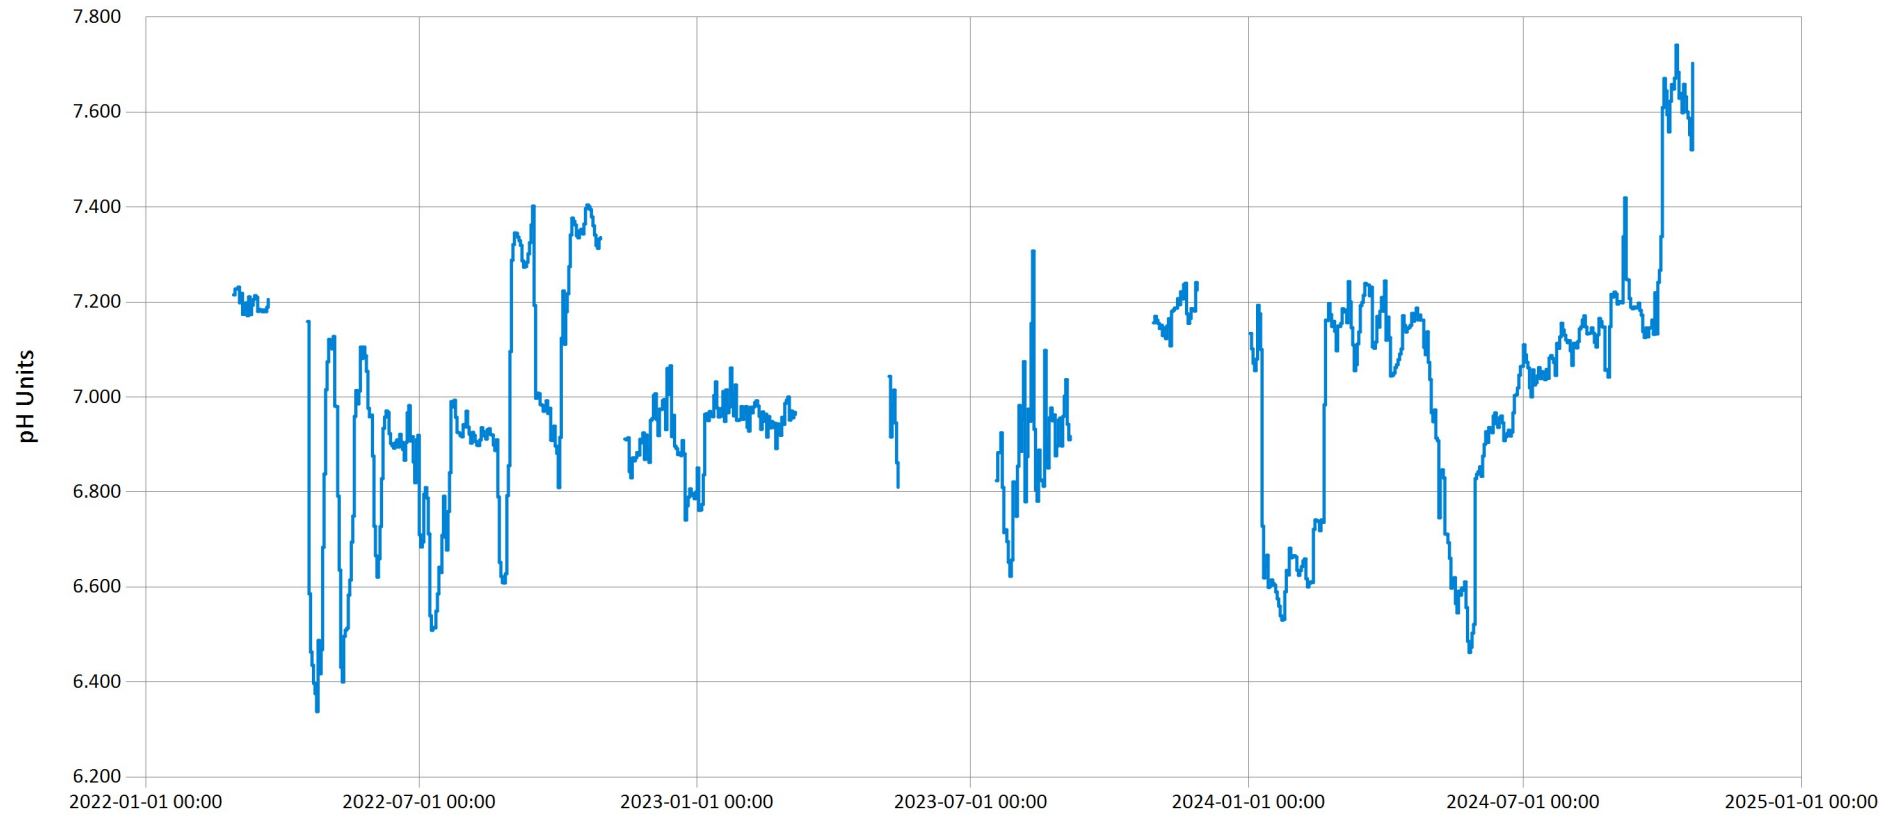

### Time Series Data Report

Northern Conowingo Creek Dissolved Oxygen & Water Temperature for 2022-2024 - Daily Average for Con

Jan 21, 2025 | 1 of 1

Period Selected: 2022-01-01 00:00 - 2025-01-01 23:59

UTC Offset: -05:00

— Dissolved Oxygen (mg/l) — Water Temperature (C)

### Time Series Data Report

Northern Conowingo pH for 2022-2024 - Daily Average for Conowingo Creek near Buck, PA

Jan 17, 2025 | 1 of 1

Period Selected: 2022-01-01 00:00 - 2025-01-01 23:59

UTC Offset: -05:00