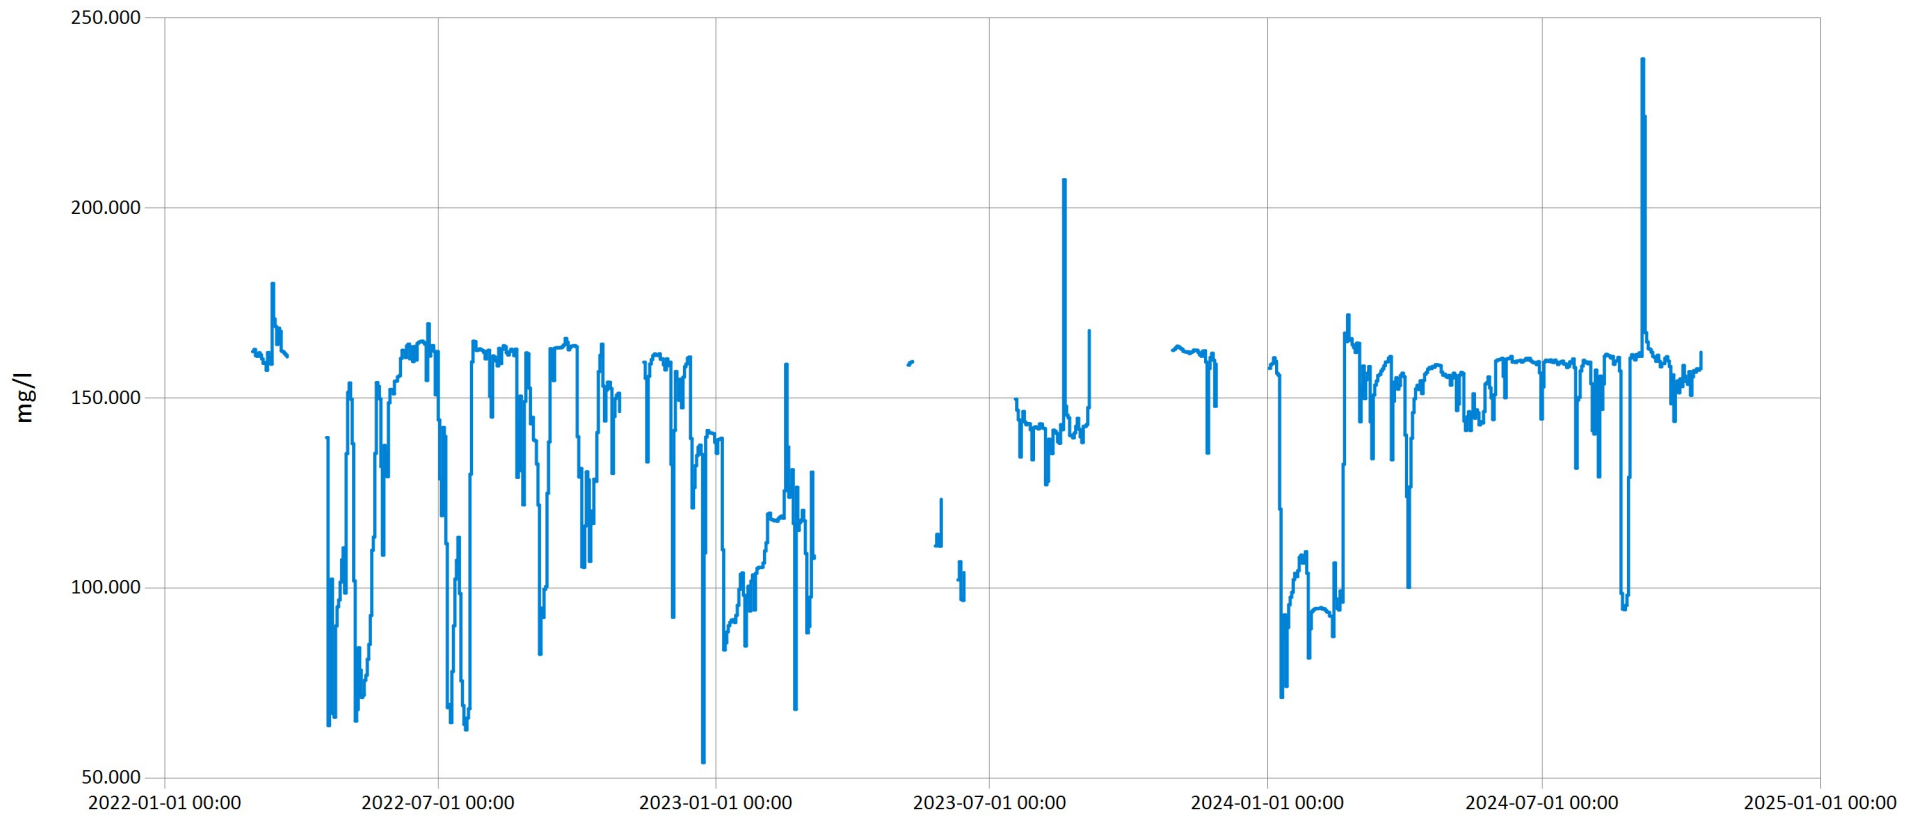

Time Series Data Report

Northern Conowingo Total Dissolved Solids for 2022-2024 - Daily Average for Conowingo Creek near Buck,

Jan 17, 2025 | 1 of 1

Period Selected: 2022-01-01 00:00 - 2025-01-01 23:59

UTC Offset: -05:00

— Total Dissolved Solids (mg/l)