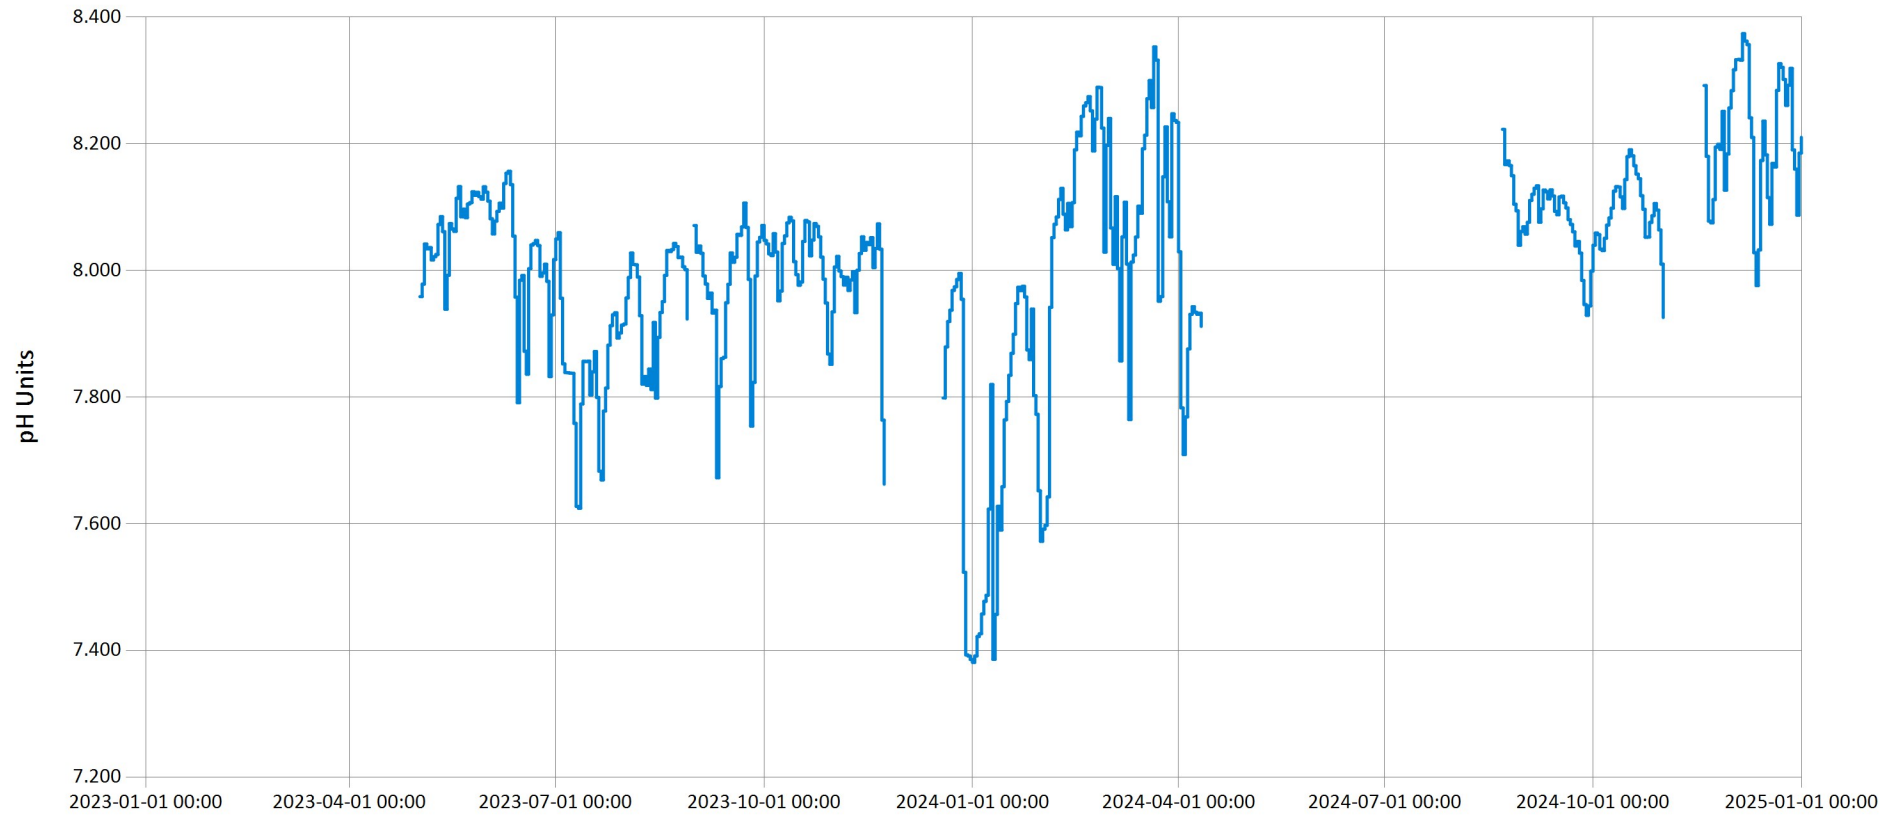

Time Series Data Report

Pequea Creek Dissolved Oxygen & Water Temperature for 2023-2024 - Daily Average for Pequea Creek in P

Jan 15, 2025 | 1 of 1

Period Selected: 2023-01-01 00:00 - 2025-01-01 23:59

UTC Offset: -05:00

Time Series Data Report

Pequea Creek pH for 2023-2024 - Daily Average for Pequea Creek in Paradise Township

Jan 15, 2025 | 1 of 1

Period Selected: 2023-01-01 00:00 - 2025-01-01 23:59

UTC Offset: -05:00

— pH Units

Time Series Data Report

Pequea Creek Specific Conductivity for 2023-2024 - Daily Average for Pequea Creek in Paradise Township

Jan 15, 2025 | 1 of 1

Period Selected: 2023-01-01 00:00 - 2025-01-01 23:59

UTC Offset: -05:00

UTC Offset: -05:00

— Salinity (ppt)

Time Series Data Report

Pequea Creek Total Dissolved Solids for 2023-2024 - Daily Average for Pequea Creek in Paradise Township

Jan 15, 2025 | 1 of 1

Period Selected: 2023-01-01 00:00 - 2025-01-01 23:59