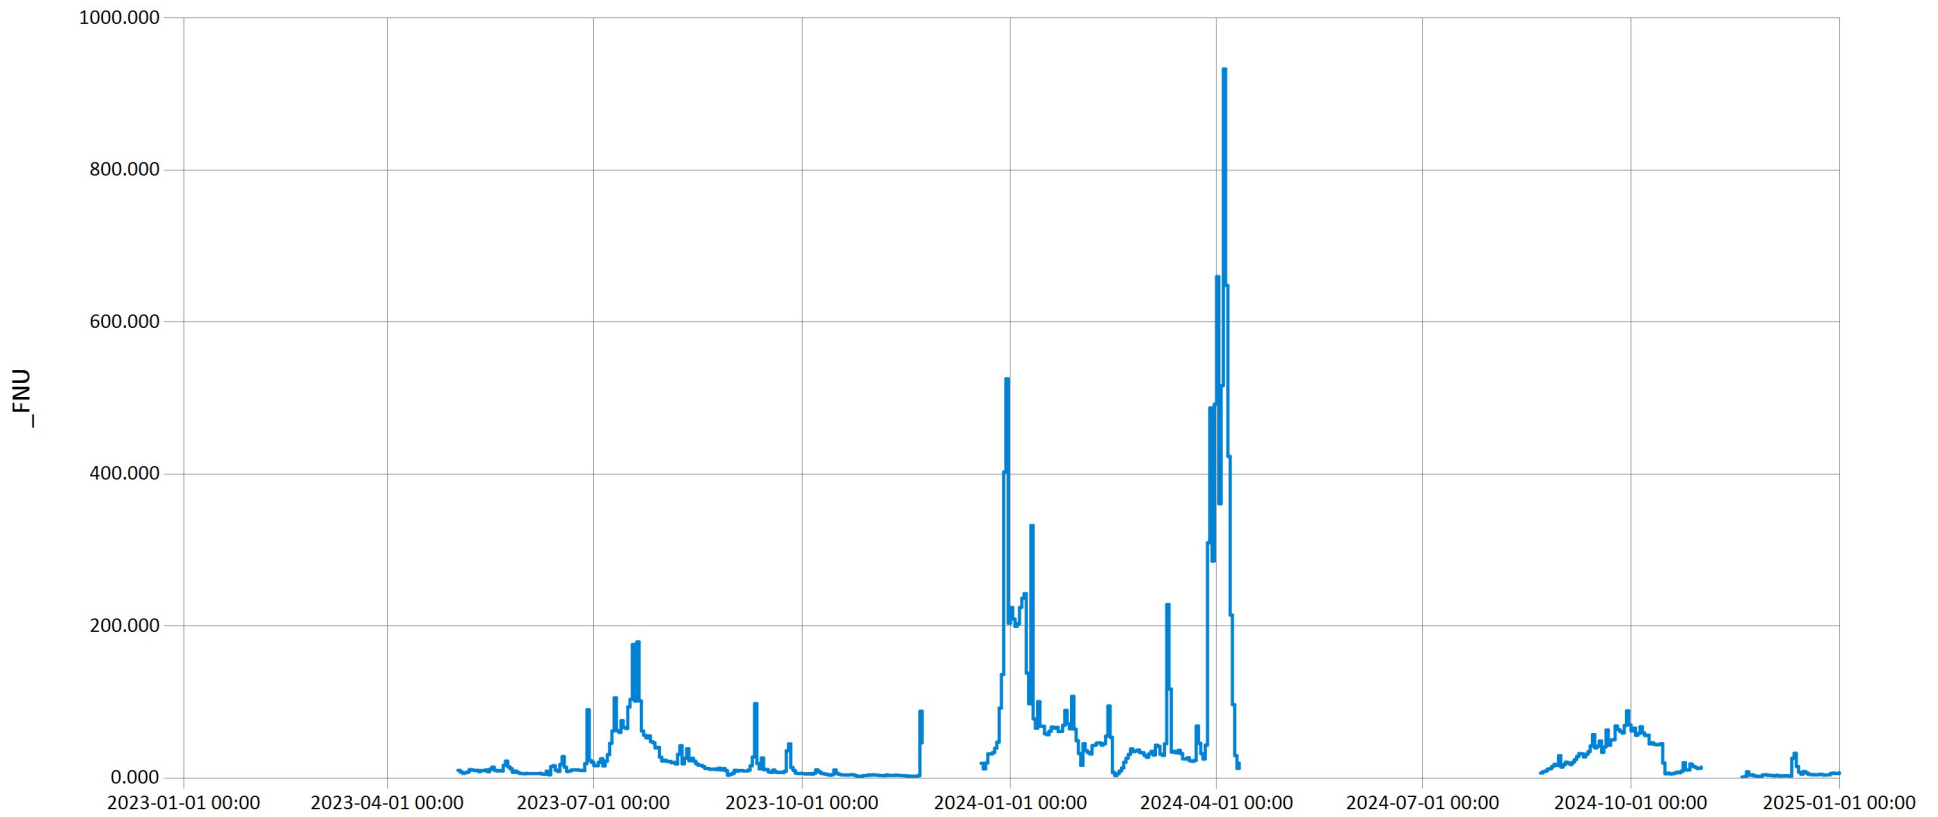

UTC Offset: -05:00

— Salinity (ppt)

Time Series Data Report

Pequea Creek Total Dissolved Solids for 2023-2024 - Daily Average for Pequea Creek in Paradise Township

Jan 15, 2025 | 1 of 1

Period Selected: 2023-01-01 00:00 - 2025-01-01 23:59

UTC Offset: -05:00

— Total Dissolved Solids (mg/l)

Time Series Data Report

Pequea Creek Turbidity for 2022-2024 - Daily Average for Pequea Creek in Paradise Township

Jan 21, 2025 | 1 of 1

Period Selected: 2023-01-01 00:00 - 2025-01-01 23:59

UTC Offset: -05:00

— Turbidity (FNU)