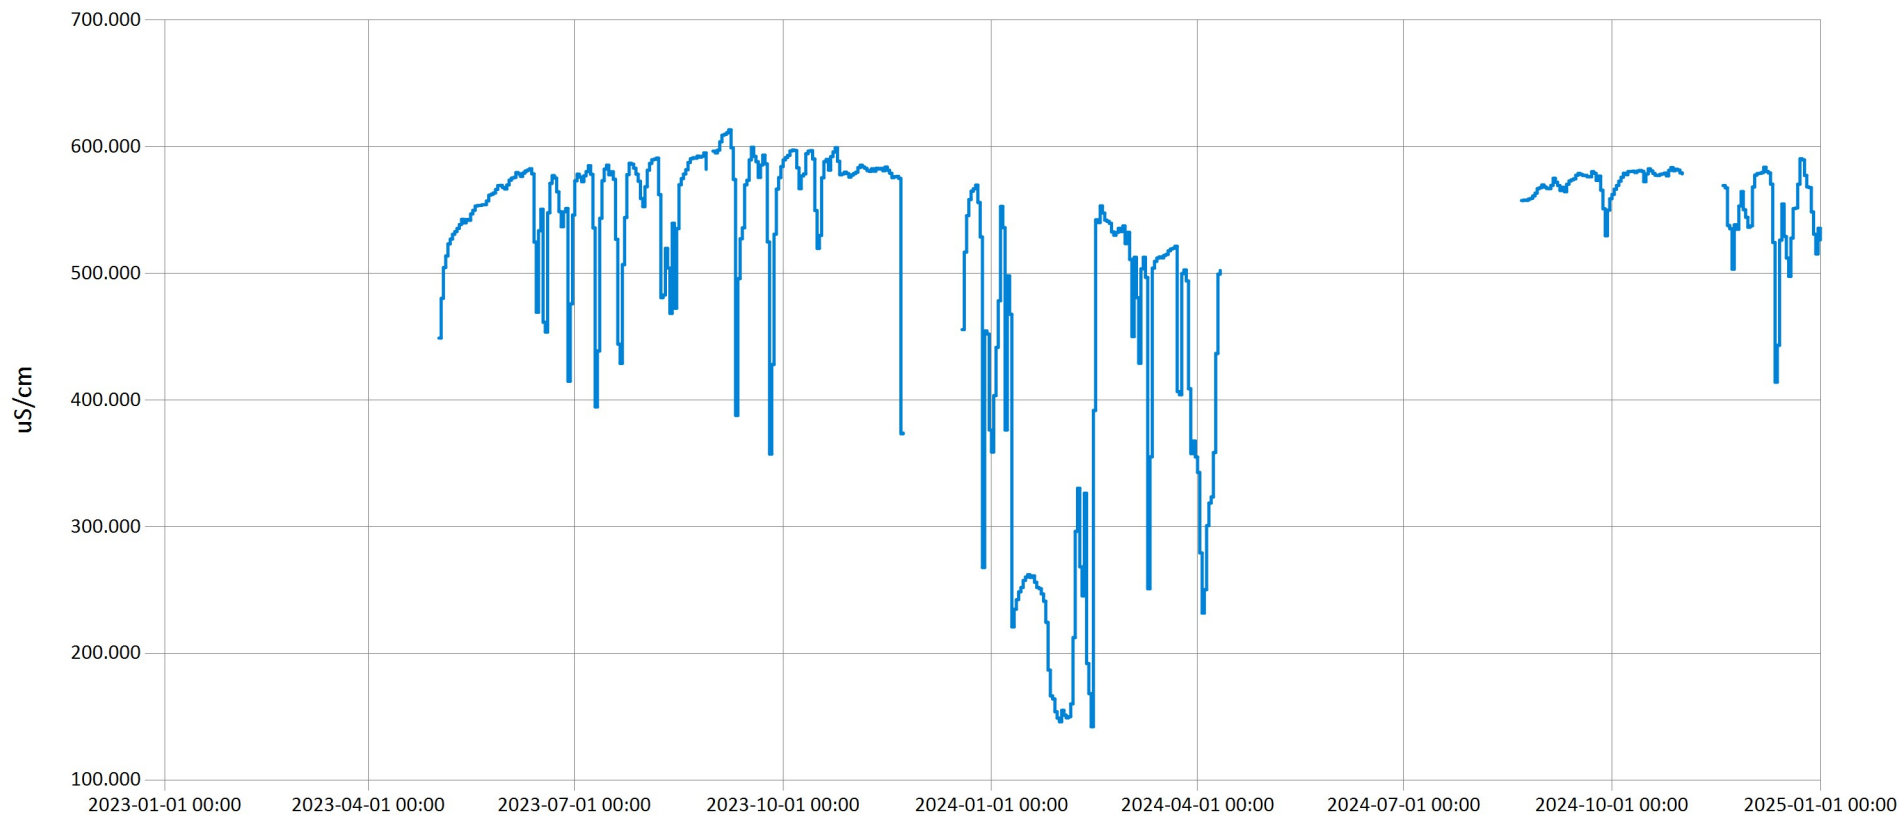

Time Series Data Report

Pequea Creek Dissolved Oxygen & Water Temperature for 2023-2024 - Daily Average for Pequea Creek in P

Jan 15, 2025 | 1 of 1

Period Selected: 2023-01-01 00:00 - 2025-01-01 23:59

UTC Offset: -05:00

Time Series Data Report

Pequea Creek pH for 2023-2024 - Daily Average for Pequea Creek in Paradise Township

Jan 15, 2025 | 1 of 1

Period Selected: 2023-01-01 00:00 - 2025-01-01 23:59

UTC Offset: -05:00

— pH Units

Time Series Data Report

Pequea Creek Specific Conductivity for 2023-2024 - Daily Average for Pequea Creek in Paradise Township

Jan 15, 2025 | 1 of 1

Period Selected: 2023-01-01 00:00 - 2025-01-01 23:59

UTC Offset: -05:00

UTC Offset: -05:00

— Salinity (ppt)

Time Series Data Report

Pequea Creek Total Dissolved Solids for 2023-2024 - Daily Average for Pequea Creek in Paradise Township

Jan 15, 2025 | 1 of 1

Period Selected: 2023-01-01 00:00 - 2025-01-01 23:59