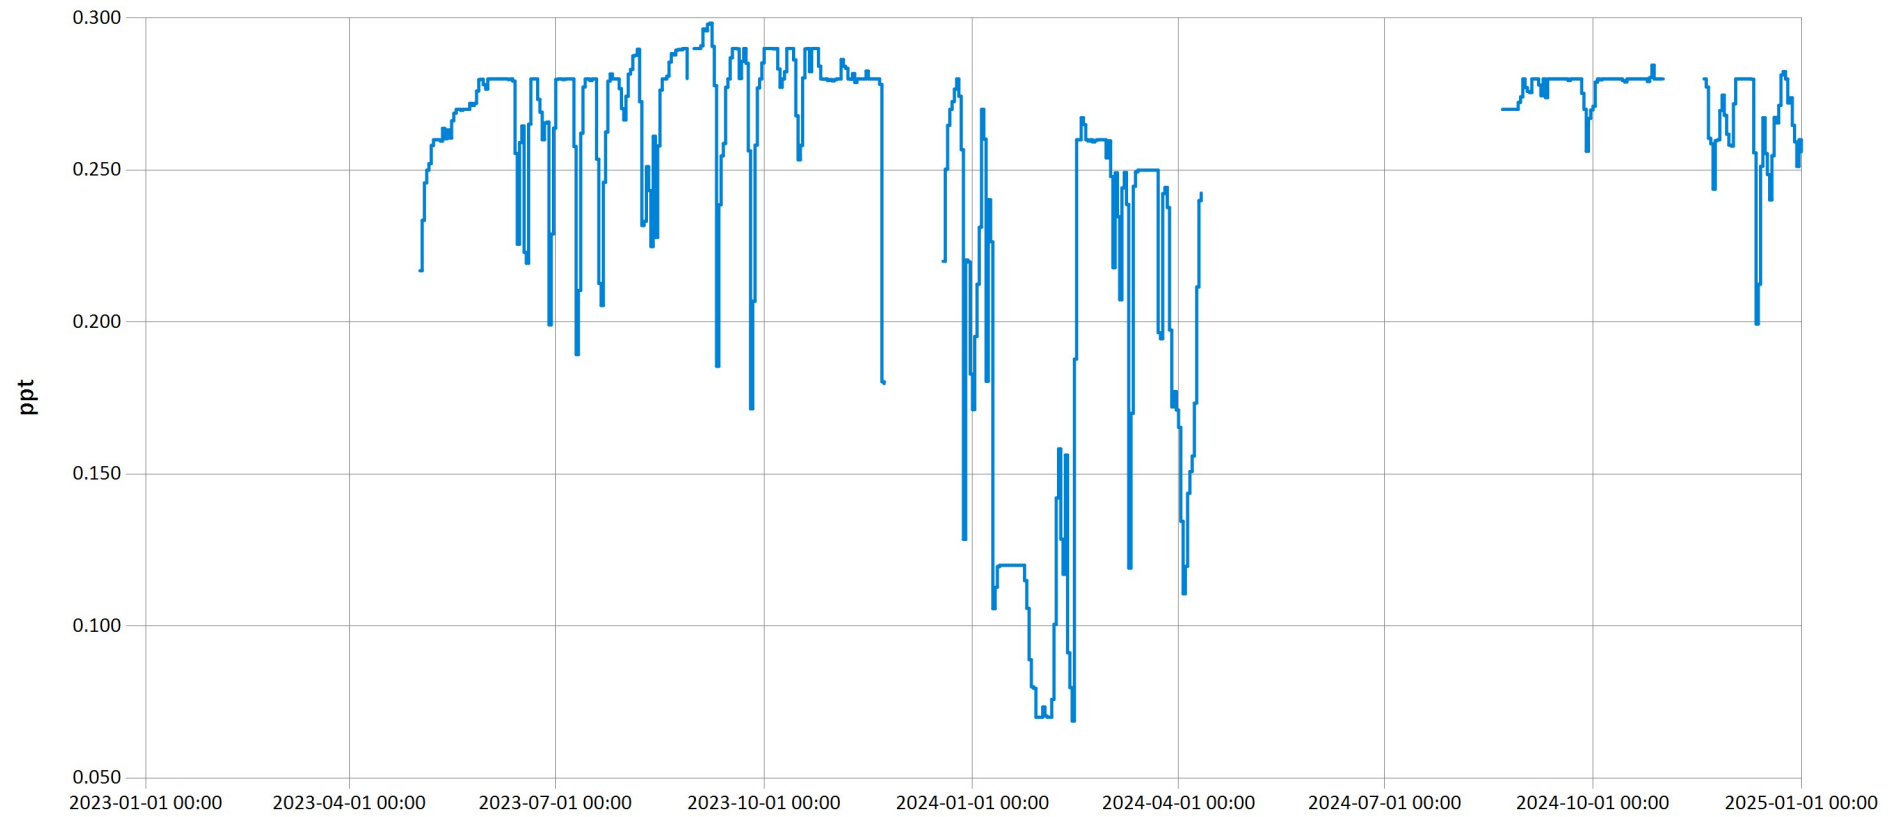

Time Series Data Report

Pequea Creek Specific Conductivity for 2023-2024 - Daily Average for Pequea Creek in Paradise Township

Jan 15, 2025 | 1 of 1

Period Selected: 2023-01-01 00:00 - 2025-01-01 23:59

UTC Offset: -05:00

— Specific Conductivity (uS/cm)

Time Series Data Report

Pequea Creek Salinity for 2023-2024 - Daily Average for Pequea Creek in Paradise Township

Jan 15, 2025 | 1 of 1

Period Selected: 2023-01-01 00:00 - 2025-01-01 23:59

UTC Offset: -05:00

— Salinity (ppt)

Time Series Data Report

Pequea Creek Total Dissolved Solids for 2023-2024 - Daily Average for Pequea Creek in Paradise Township

Jan 15, 2025 | 1 of 1

Period Selected: 2023-01-01 00:00 - 2025-01-01 23:59

UTC Offset: -05:00

— Total Dissolved Solids (mg/l)

Time Series Data Report

Pequea Creek Turbidity for 2022-2024 - Daily Average for Pequea Creek in Paradise Township

Jan 21, 2025 | 1 of 1

Period Selected: 2023-01-01 00:00 - 2025-01-01 23:59