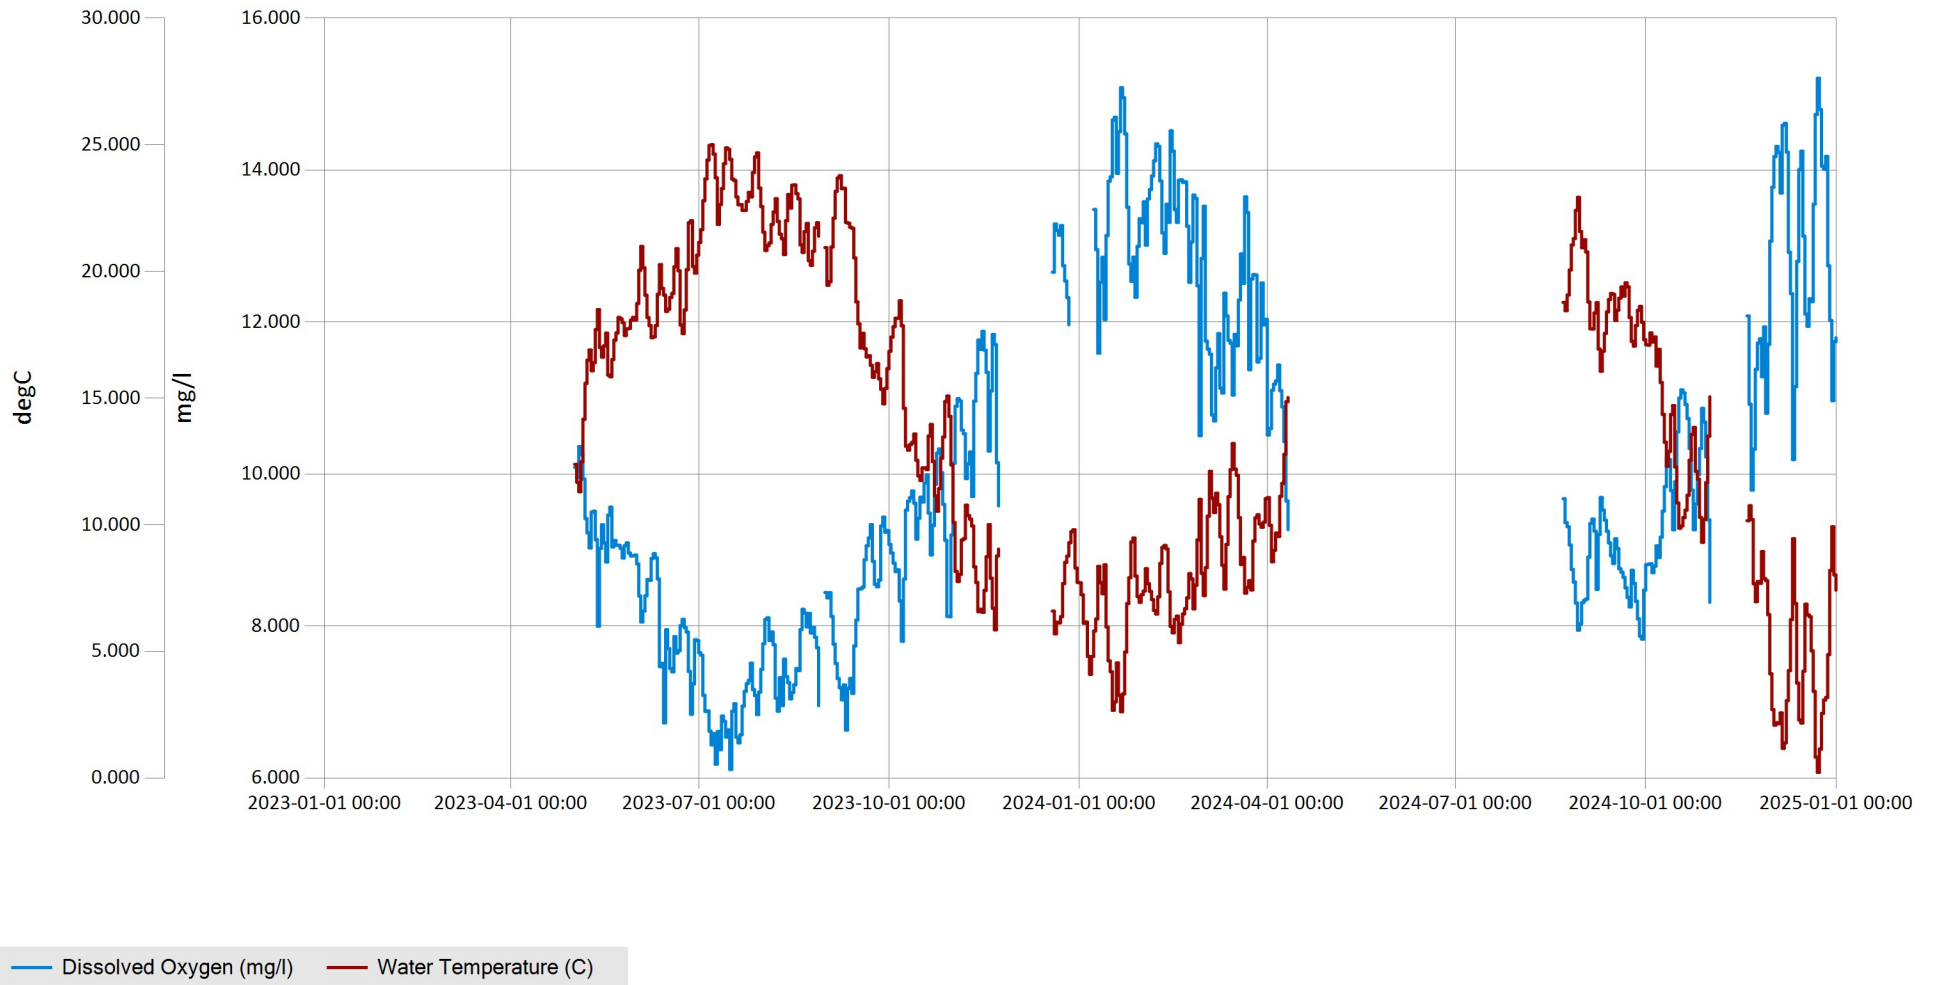

Time Series Data Report

Pequea Creek Dissolved Oxygen & Water Temperature for 2023-2024 - Daily Average for Pequea Creek in P

Jan 15, 2025 | 1 of 1

Period Selected: 2023-01-01 00:00 - 2025-01-01 23:59

UTC Offset: -05:00

Time Series Data Report

Pequea Creek pH for 2023-2024 - Daily Average for Pequea Creek in Paradise Township

Jan 15, 2025 | 1 of 1

Period Selected: 2023-01-01 00:00 - 2025-01-01 23:59

UTC Offset: -05:00

— pH Units

Time Series Data Report

Pequea Creek Specific Conductivity for 2023-2024 - Daily Average for Pequea Creek in Paradise Township

Jan 15, 2025 | 1 of 1

Period Selected: 2023-01-01 00:00 - 2025-01-01 23:59

UTC Offset: -05:00

UTC Offset: -05:00

— Salinity (ppt)

Time Series Data Report

Pequea Creek Total Dissolved Solids for 2023-2024 - Daily Average for Pequea Creek in Paradise Township

Jan 15, 2025 | 1 of 1

Period Selected: 2023-01-01 00:00 - 2025-01-01 23:59