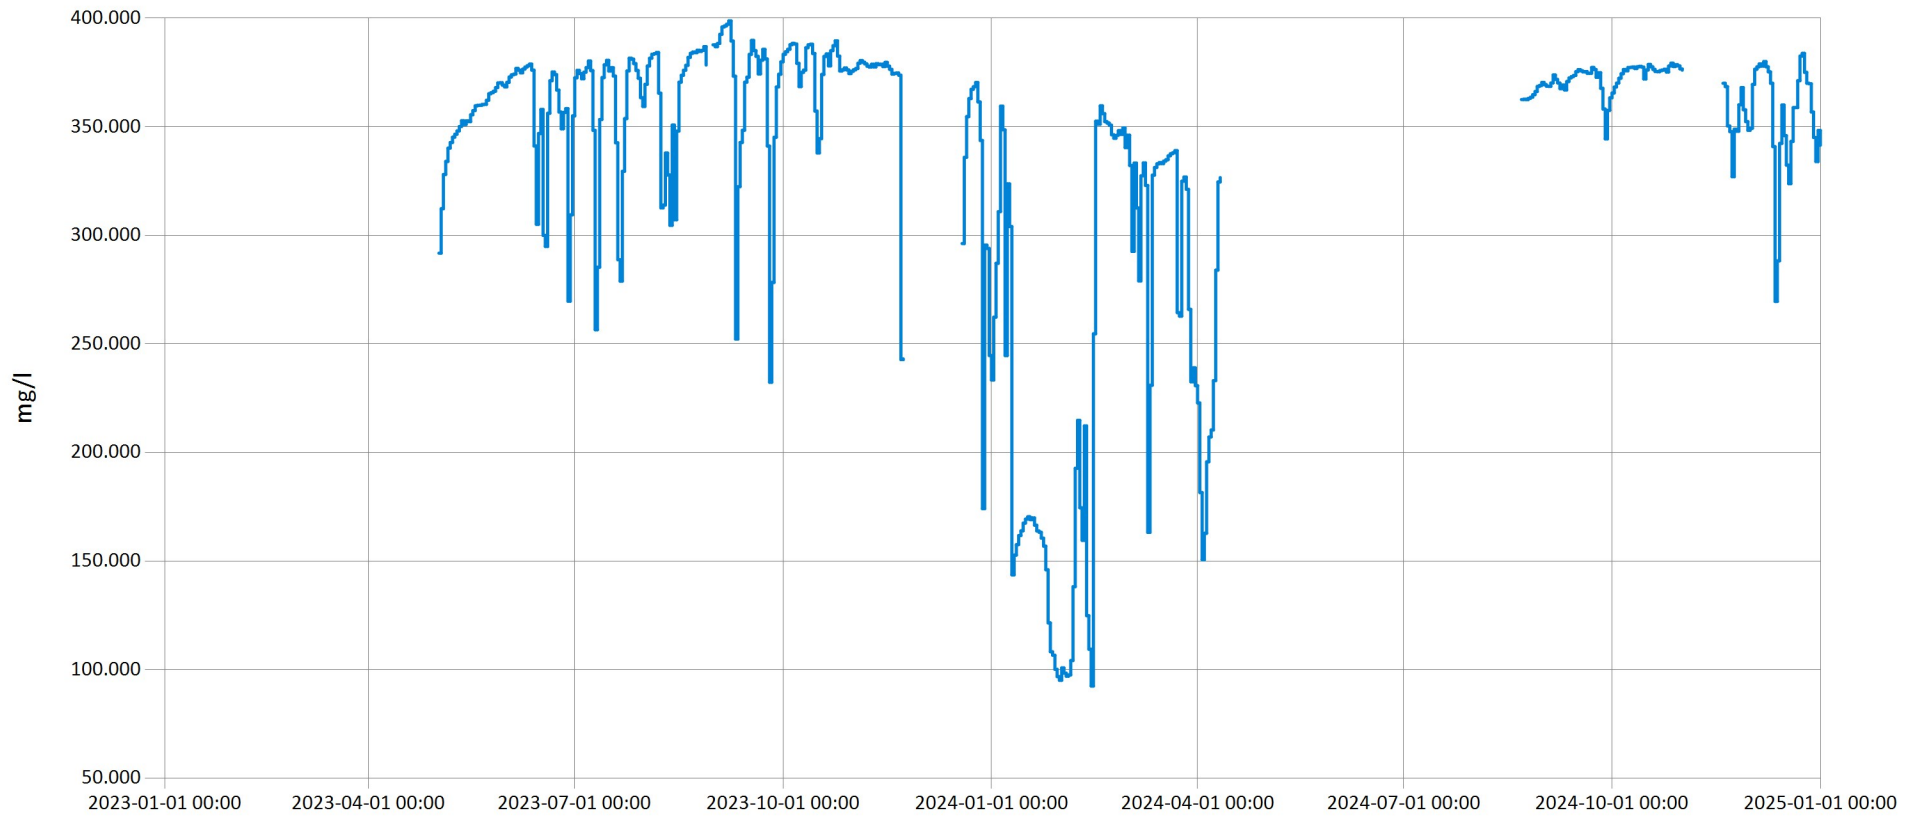

Time Series Data Report

Pequea Creek Specific Conductivity for 2023-2024 - Daily Average for Pequea Creek in Paradise Township

Jan 15, 2025 | 1 of 1

Period Selected: 2023-01-01 00:00 - 2025-01-01 23:59

UTC Offset: -05:00

— Specific Conductivity (uS/cm)

Time Series Data Report

Pequea Creek Salinity for 2023-2024 - Daily Average for Pequea Creek in Paradise Township

Jan 15, 2025 | 1 of 1

Period Selected: 2023-01-01 00:00 - 2025-01-01 23:59

UTC Offset: -05:00

— Salinity (ppt)

Time Series Data Report

Pequea Creek Total Dissolved Solids for 2023-2024 - Daily Average for Pequea Creek in Paradise Township

Jan 15, 2025 | 1 of 1

Period Selected: 2023-01-01 00:00 - 2025-01-01 23:59

UTC Offset: -05:00

— Total Dissolved Solids (mg/l)

Time Series Data Report

Pequea Creek Turbidity for 2022-2024 - Daily Average for Pequea Creek in Paradise Township

Jan 21, 2025 | 1 of 1

Period Selected: 2023-01-01 00:00 - 2025-01-01 23:59