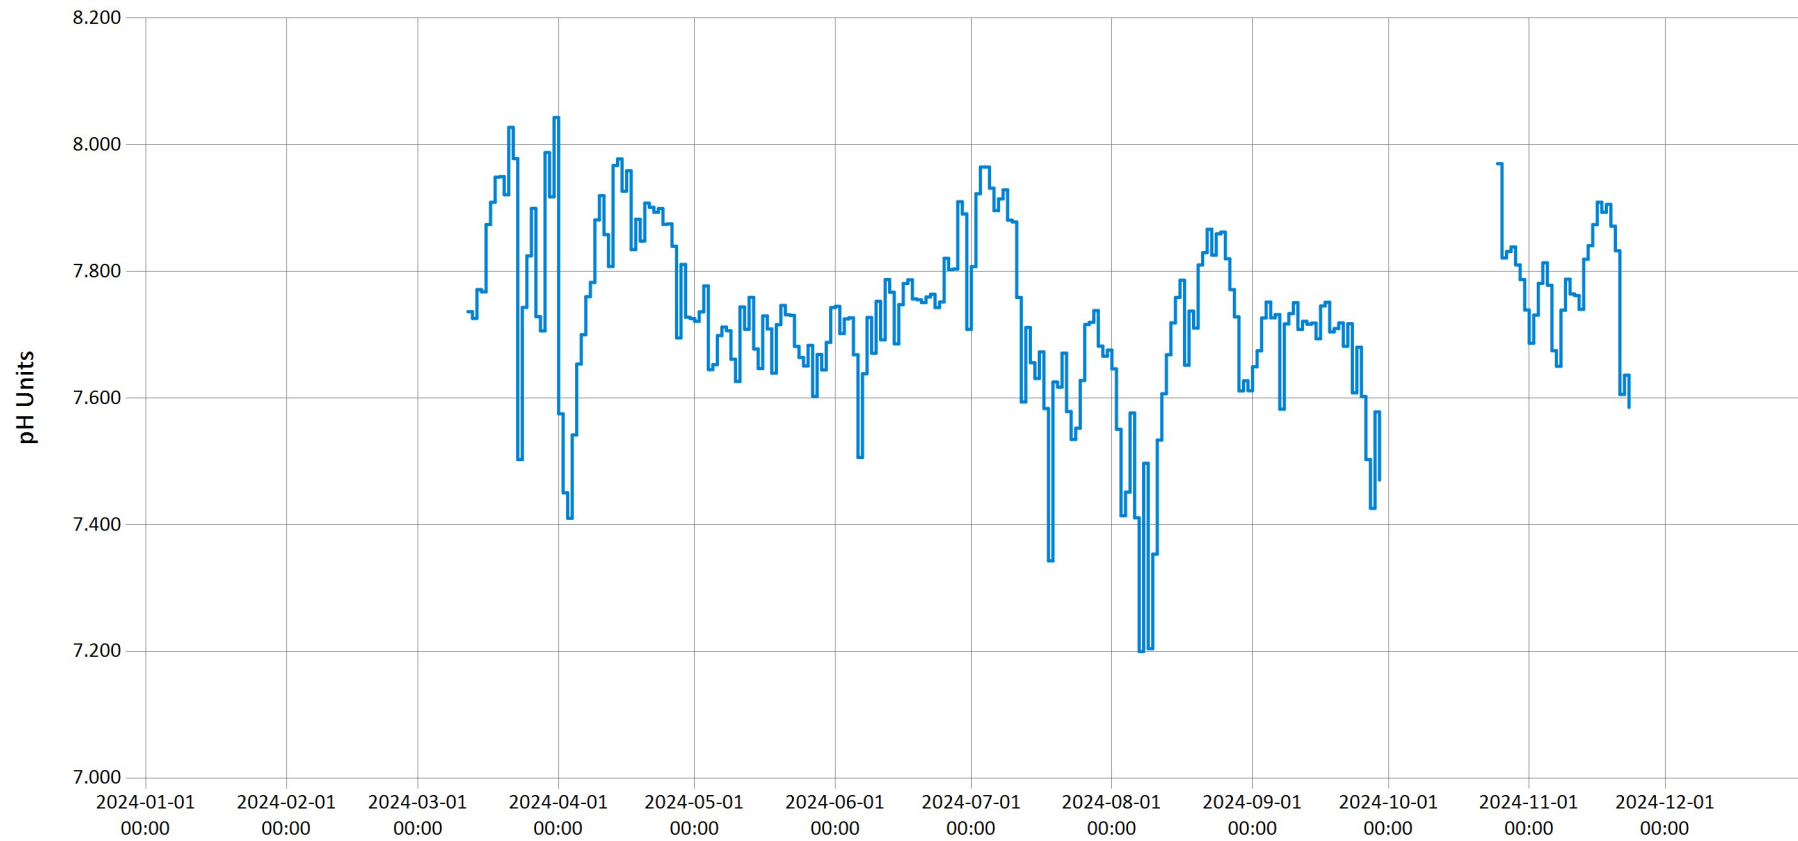

Time Series Data Report

Pequea Creek Dissolved Oxygen & Water Temperature for 2024 - Daily Average for Pequea Creek near Whit

Jan 15, 2025 | 1 of 1

Period Selected: 2024-01-01 00:00 - 2024-12-31 23:59

UTC Offset: -05:00

Time Series Data Report

Pequea Creek pH for 2024 - Daily Average for Pequea Creek near White Horse, PA

Jan 15, 2025 | 1 of 1

Period Selected: 2024-01-01 00:00 - 2024-12-31 23:59

UTC Offset: -05:00

— pH Units

Time Series Data Report

Pequea Creek Salinity for 2024 - Daily Average for Pequea Creek near White Horse, PA

Jan 15, 2025 | 1 of 1

Period Selected: 2024-01-01 00:00 - 2024-12-31 23:59

UTC Offset: -05:00

— Salinity (ppt)

Time Series Data Report

Pequea Creek Specific Conductivity for 2024 - Daily Average for Pequea Creek near White Horse, PA

Jan 15, 2025 | 1 of 1

Period Selected: 2024-01-01 00:00 - 2024-12-31 23:59

UTC Offset: -05:00