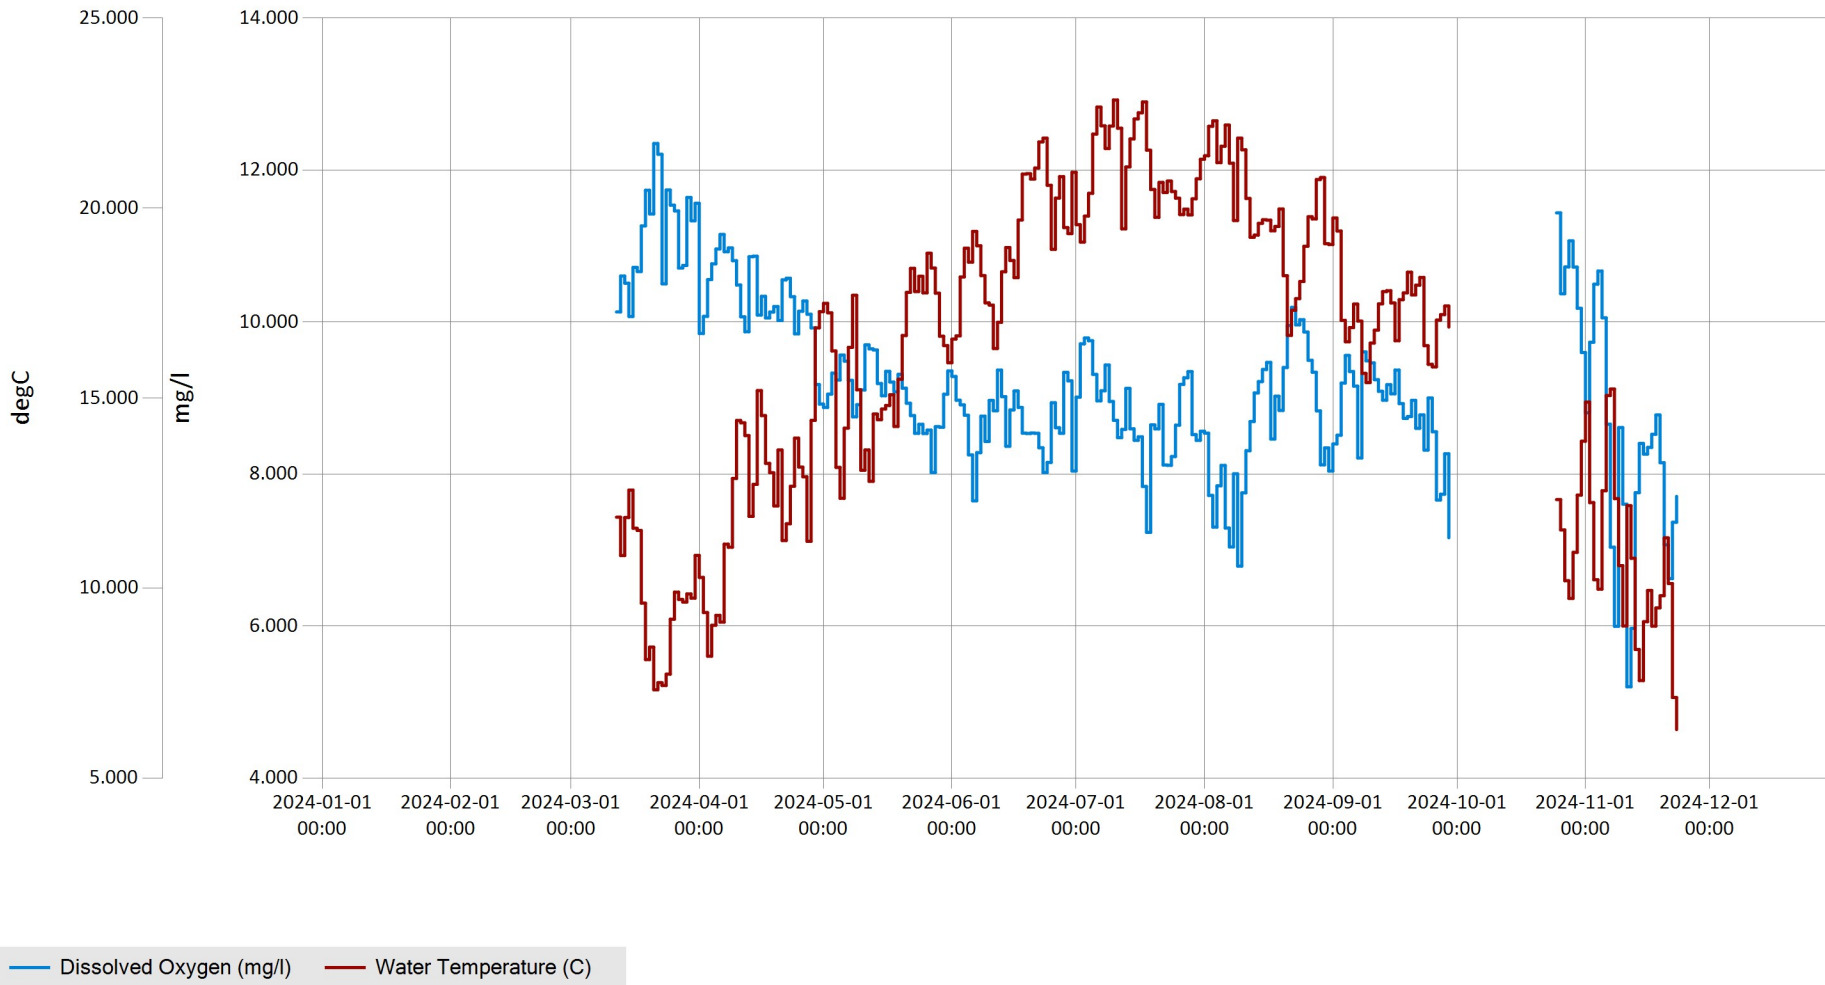

Time Series Data Report

Pequea Creek Dissolved Oxygen & Water Temperature for 2024 - Daily Average for Pequea Creek near Whit

Jan 15, 2025 | 1 of 1

Period Selected: 2024-01-01 00:00 - 2024-12-31 23:59

UTC Offset: -05:00

Time Series Data Report

Pequea Creek pH for 2024 - Daily Average for Pequea Creek near White Horse, PA

Jan 15, 2025 | 1 of 1

Period Selected: 2024-01-01 00:00 - 2024-12-31 23:59

UTC Offset: -05:00

— pH Units

Time Series Data Report

Pequea Creek Salinity for 2024 - Daily Average for Pequea Creek near White Horse, PA

Jan 15, 2025 | 1 of 1

Period Selected: 2024-01-01 00:00 - 2024-12-31 23:59

UTC Offset: -05:00

— Salinity (ppt)

UTC Offset: -05:00

— Total Dissolved Solids (mg/l)

Time Series Data Report

Pequea Creek Turbidity for 2024 - Daily Average for Pequea Creek near White Horse, PA

Jan 15, 2025 | 1 of 1

Period Selected: 2024-01-01 00:00 - 2024-12-31 23:59