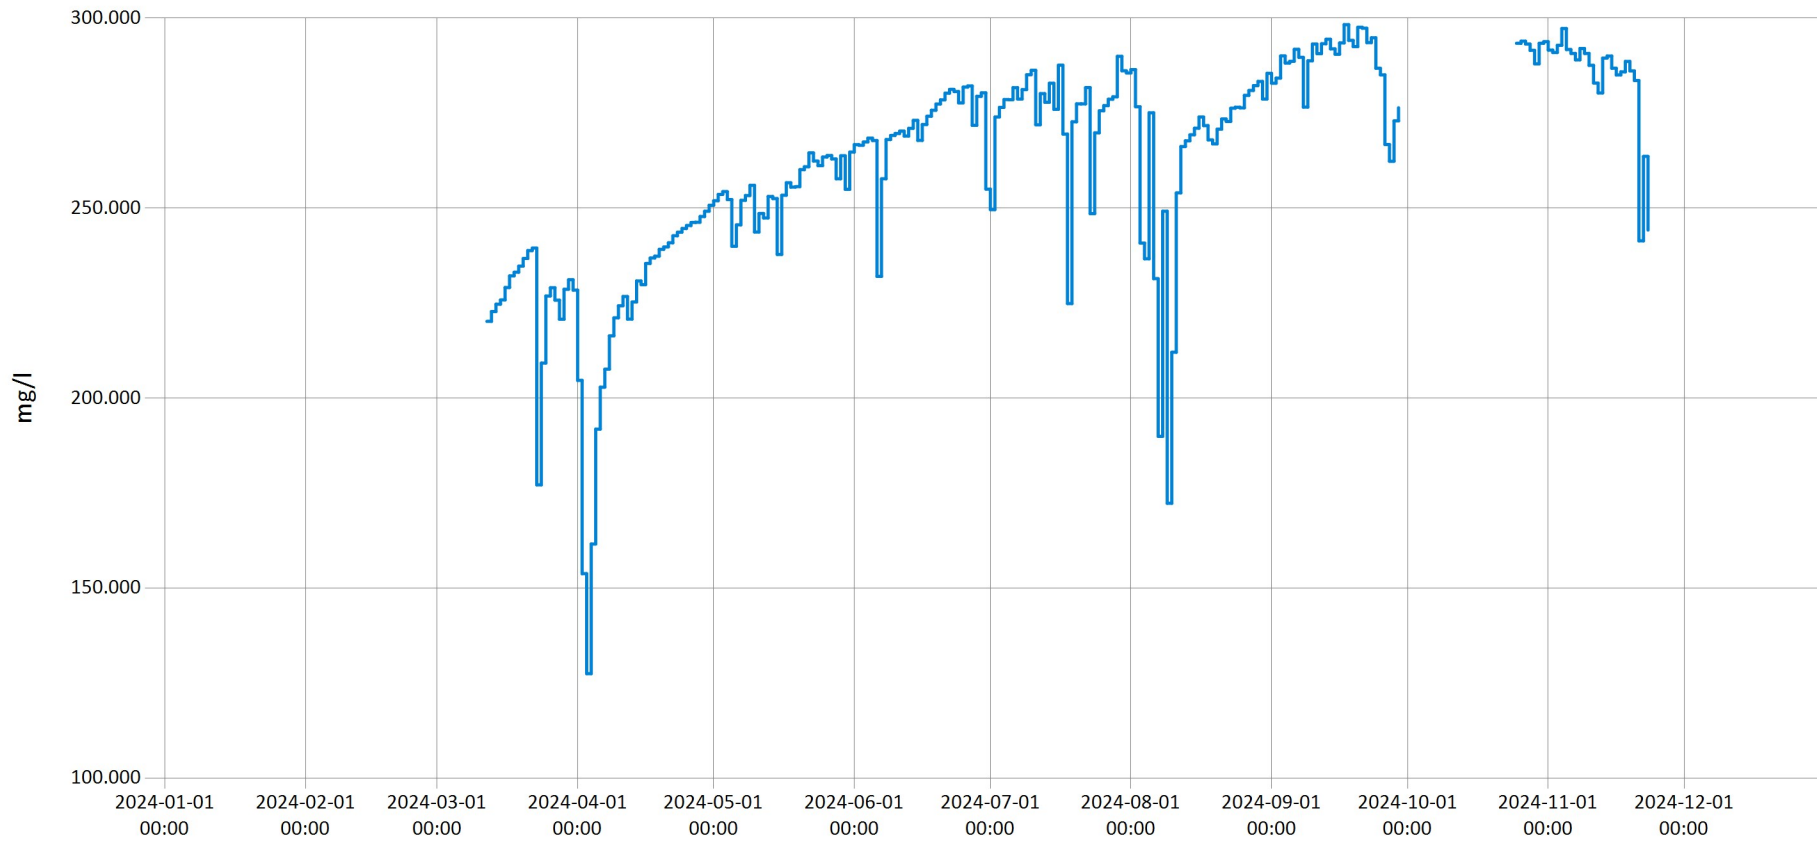

Time Series Data Report

Pequea Creek Salinity for 2024 - Daily Average for Pequea Creek near White Horse, PA

Jan 15, 2025 | 1 of 1

Period Selected: 2024-01-01 00:00 - 2024-12-31 23:59

UTC Offset: -05:00

— Salinity (ppt)

Time Series Data Report

Pequea Creek Specific Conductivity for 2024 - Daily Average for Pequea Creek near White Horse, PA

Jan 15, 2025 | 1 of 1

Period Selected: 2024-01-01 00:00 - 2024-12-31 23:59

UTC Offset: -05:00

— Specific Conductivity (uS/cm)

Time Series Data Report

Pequea Creek Total Dissolved Solids for 2024 - Daily Average for Pequea Creek near White Horse, PA

Jan 15, 2025 | 1 of 1

Period Selected: 2024-01-01 00:00 - 2024-12-31 23:59

UTC Offset: -05:00

— Total Dissolved Solids (mg/l)

Time Series Data Report

Pequea Creek Turbidity for 2024 - Daily Average for Pequea Creek near White Horse, PA

Jan 15, 2025 | 1 of 1

Period Selected: 2024-01-01 00:00 - 2024-12-31 23:59