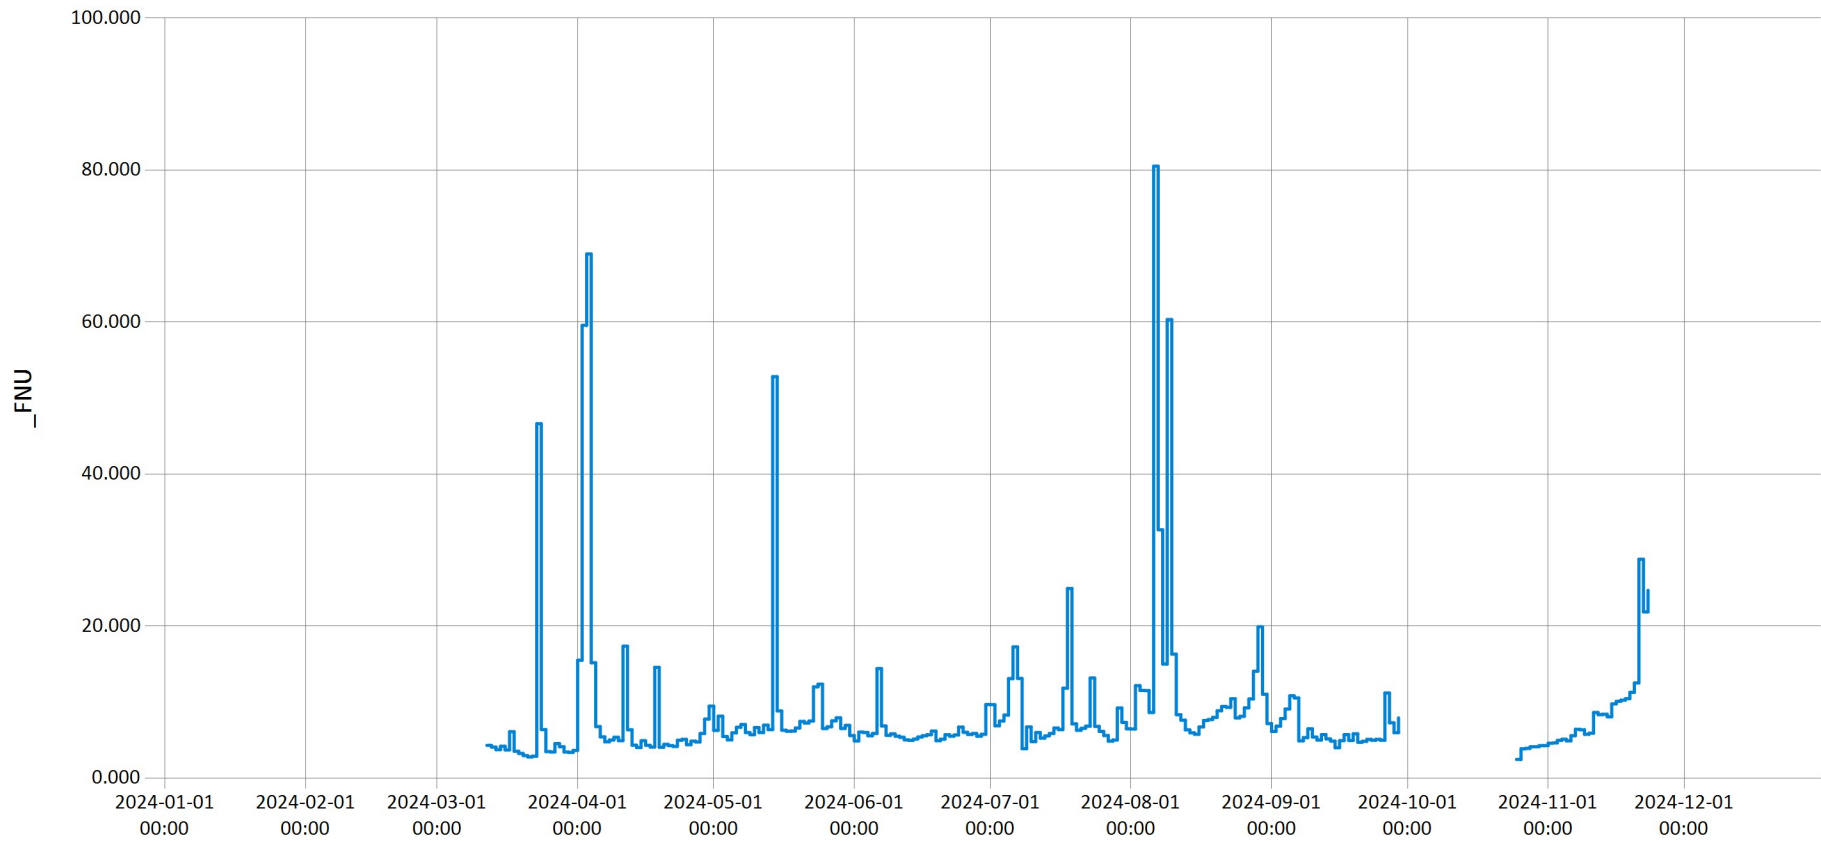

Time Series Data Report

Pequea Creek Salinity for 2024 - Daily Average for Pequea Creek near White Horse, PA

Jan 15, 2025 | 1 of 1

Period Selected: 2024-01-01 00:00 - 2024-12-31 23:59

UTC Offset: -05:00

— Salinity (ppt)

Time Series Data Report

Pequea Creek Specific Conductivity for 2024 - Daily Average for Pequea Creek near White Horse, PA

Jan 15, 2025 | 1 of 1

Period Selected: 2024-01-01 00:00 - 2024-12-31 23:59

UTC Offset: -05:00

UTC Offset: -05:00

— Total Dissolved Solids (mg/l)

Time Series Data Report

Pequea Creek Turbidity for 2024 - Daily Average for Pequea Creek near White Horse, PA

Jan 15, 2025 | 1 of 1

Period Selected: 2024-01-01 00:00 - 2024-12-31 23:59

UTC Offset: -05:00

— Turbidity (FNU)