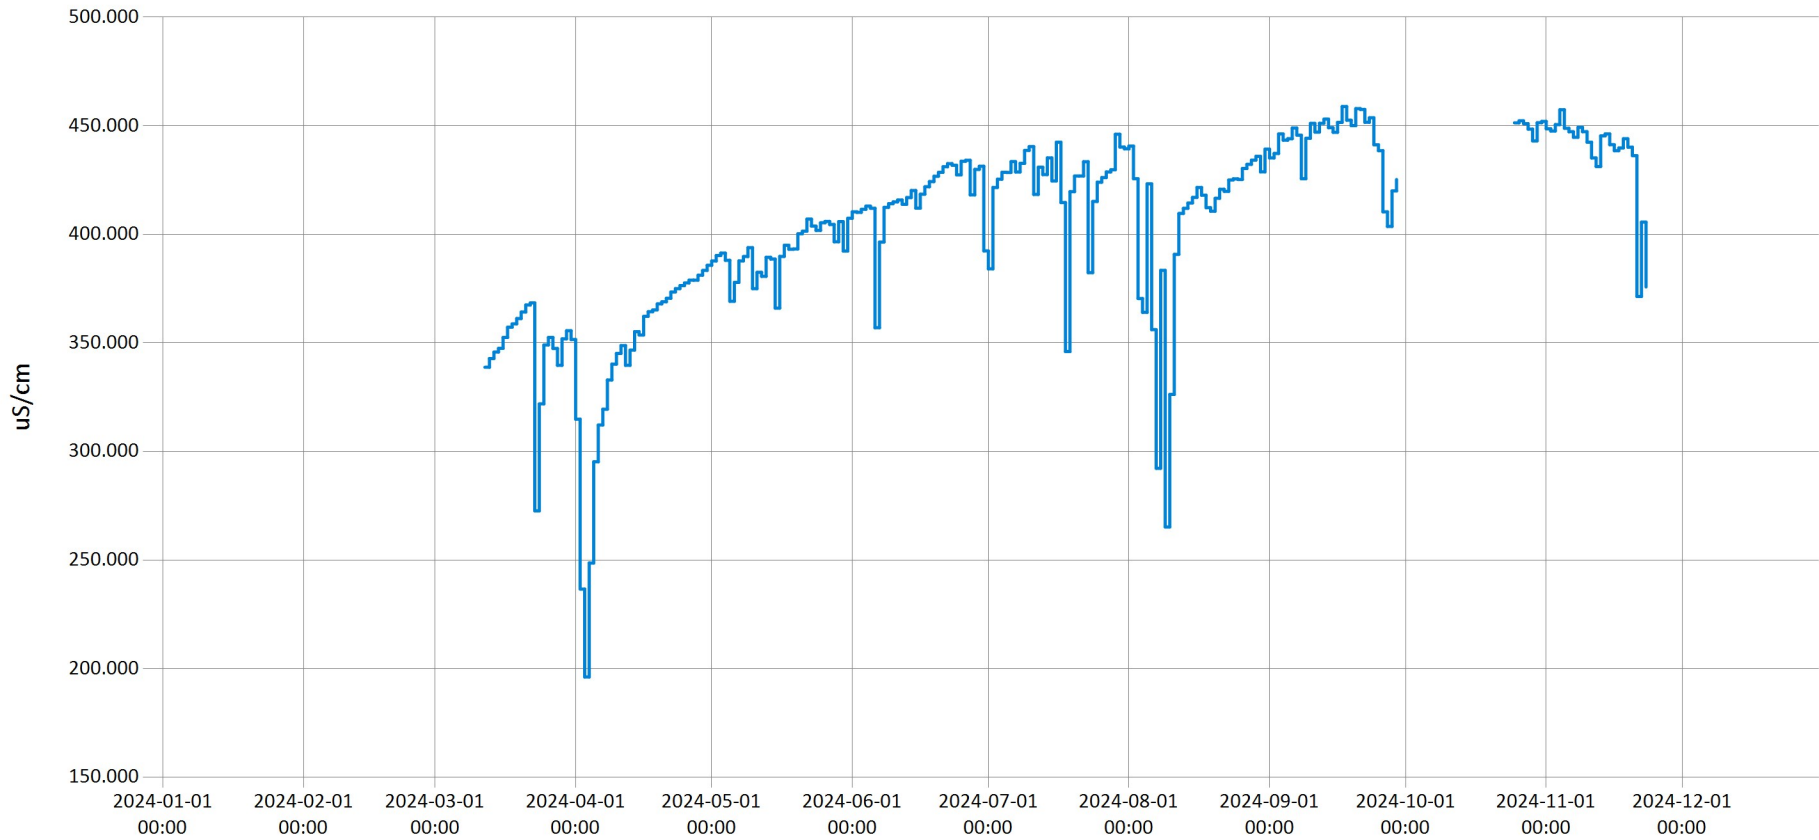

Time Series Data Report

Pequea Creek Dissolved Oxygen & Water Temperature for 2024 - Daily Average for Pequea Creek near Whit

Jan 15, 2025 | 1 of 1

Period Selected: 2024-01-01 00:00 - 2024-12-31 23:59

UTC Offset: -05:00

Time Series Data Report

Pequea Creek pH for 2024 - Daily Average for Pequea Creek near White Horse, PA

Jan 15, 2025 | 1 of 1

Period Selected: 2024-01-01 00:00 - 2024-12-31 23:59

UTC Offset: -05:00

— pH Units

Time Series Data Report

Pequea Creek Salinity for 2024 - Daily Average for Pequea Creek near White Horse, PA

Jan 15, 2025 | 1 of 1

Period Selected: 2024-01-01 00:00 - 2024-12-31 23:59

UTC Offset: -05:00

— Salinity (ppt)

Time Series Data Report

Pequea Creek Specific Conductivity for 2024 - Daily Average for Pequea Creek near White Horse, PA

Jan 15, 2025 | 1 of 1

Period Selected: 2024-01-01 00:00 - 2024-12-31 23:59

UTC Offset: -05:00