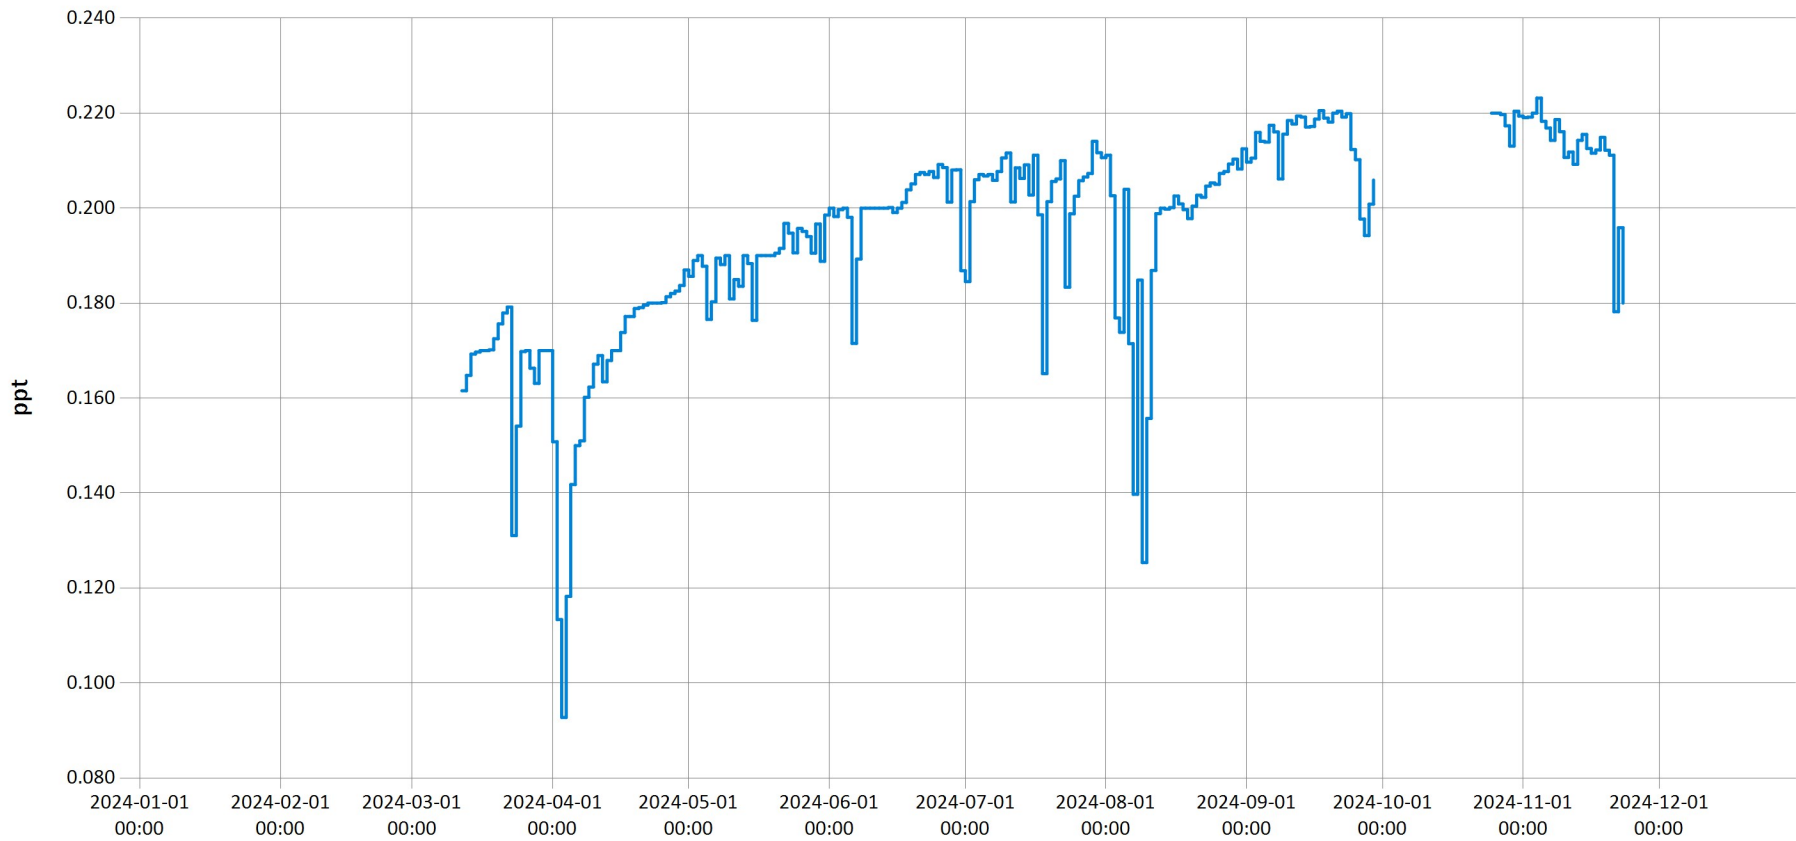

Time Series Data Report

Pequea Creek Dissolved Oxygen & Water Temperature for 2024 - Daily Average for Pequea Creek near Whit

Jan 15, 2025 | 1 of 1

Period Selected: 2024-01-01 00:00 - 2024-12-31 23:59

UTC Offset: -05:00

Time Series Data Report

Pequea Creek pH for 2024 - Daily Average for Pequea Creek near White Horse, PA

Jan 15, 2025 | 1 of 1

Period Selected: 2024-01-01 00:00 - 2024-12-31 23:59

UTC Offset: -05:00

— pH Units

Time Series Data Report

Pequea Creek Salinity for 2024 - Daily Average for Pequea Creek near White Horse, PA

Jan 15, 2025 | 1 of 1

Period Selected: 2024-01-01 00:00 - 2024-12-31 23:59

UTC Offset: -05:00

— Salinity (ppt)

Time Series Data Report

Pequea Creek Specific Conductivity for 2024 - Daily Average for Pequea Creek near White Horse, PA

Jan 15, 2025 | 1 of 1

Period Selected: 2024-01-01 00:00 - 2024-12-31 23:59

UTC Offset: -05:00