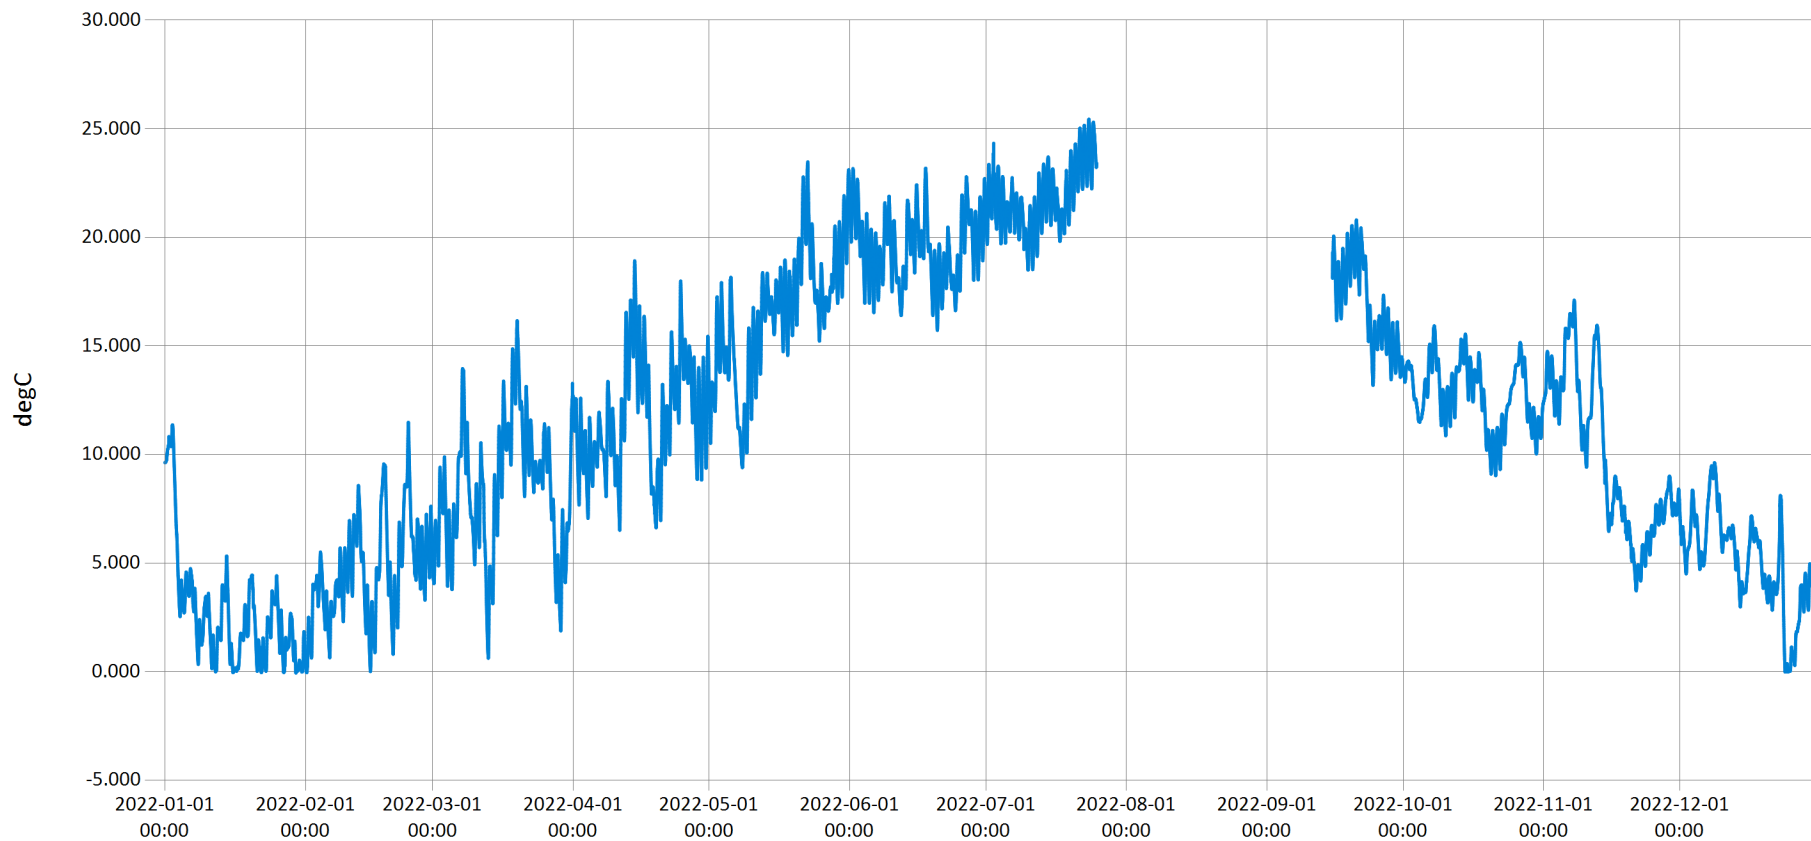

Time Series Data Report

Southern Conowingo Specific Conductivity 2022 - Sp. Cond. values for Southern Conowingo Creek for the y

Jan 31, 2023 | 1 of 1

Period Selected: 2022-01-01 00:00 - 2022-12-31 23:59

UTC Offset: -05:00

Time Series Data Report

Southern Conowingo Turbidity 2022 - Turbidity values for Southern Conowingo Creek for the year 2022.

Jan 31, 2023 | 1 of 1

Period Selected: 2022-01-01 00:00 - 2022-12-31 23:59

UTC Offset: -05:00

— Turbidity (FNU)

Time Series Data Report

Southern Conowingo Water Temperature 2022 - Water Temperature values for Southern Conowingo Creek

Jan 31, 2023 | 1 of 1

Period Selected: 2022-01-01 00:00 - 2022-12-31 23:59

UTC Offset: -05:00

— Water Temperature (C)