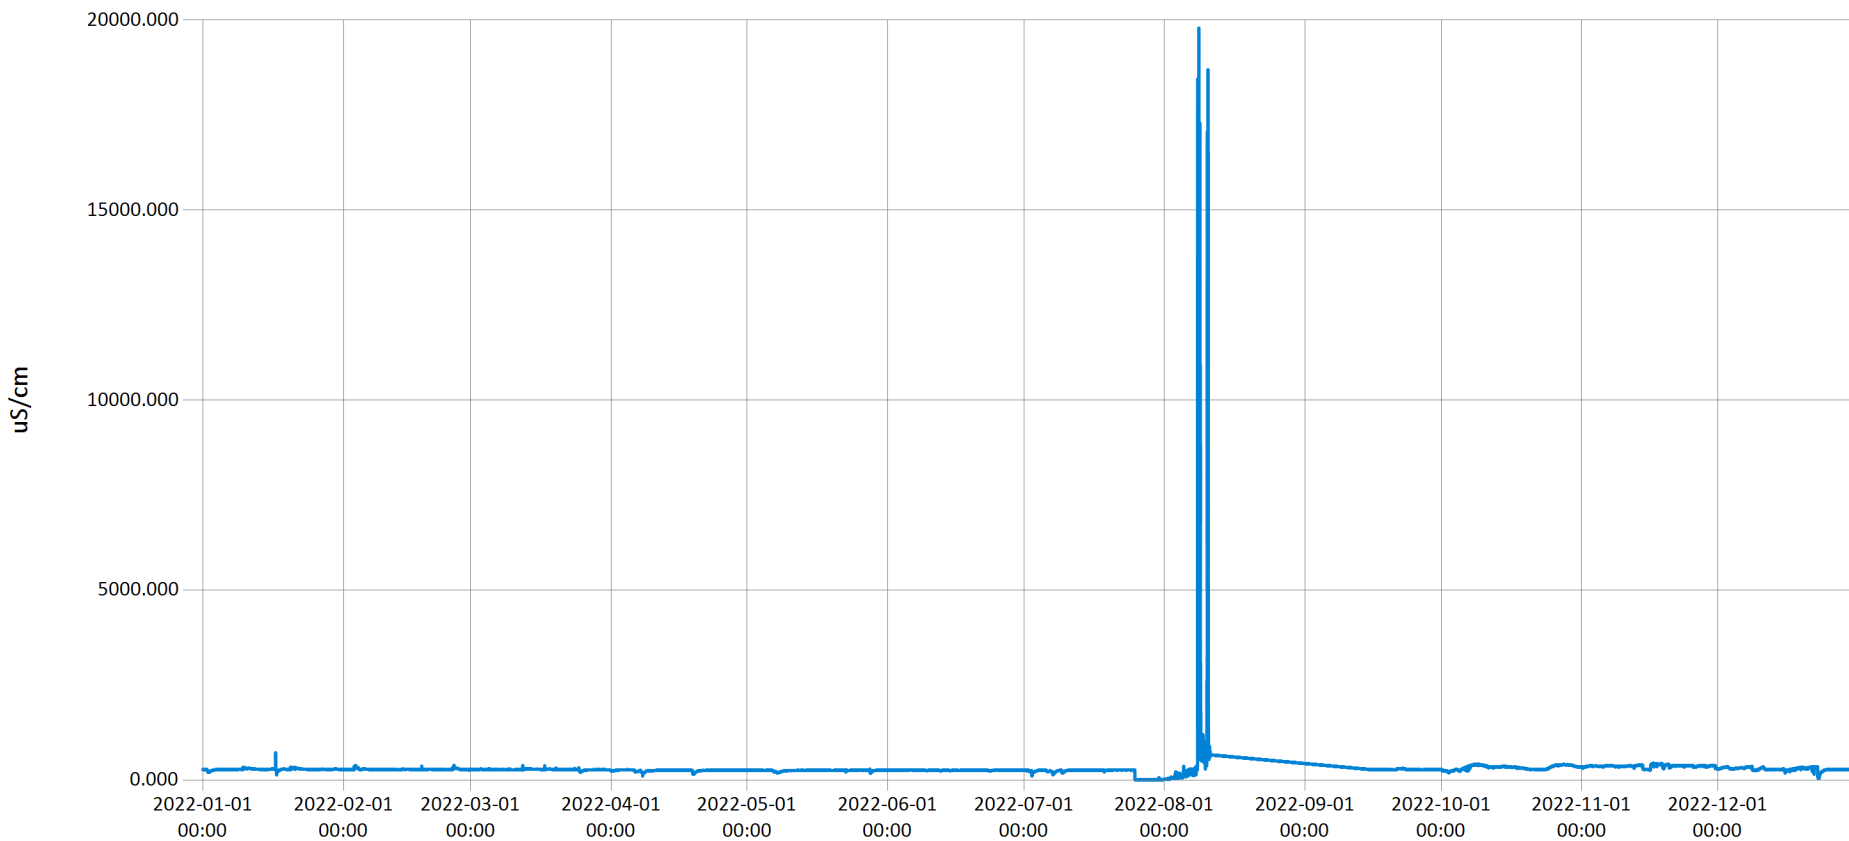

Time Series Data Report

Southern Conowingo Specific Conductivity 2022 - Sp. Cond. values for Southern Conowingo Creek for the y

Jan 31, 2023 | 1 of 1

Period Selected: 2022-01-01 00:00 - 2022-12-31 23:59

UTC Offset: -05:00

— Specific Conductivity (uS/cm)

Time Series Data Report

Southern Conowingo pH 2022 - pH values for Southern Conowingo Creek for the year 2022.

Jan 31, 2023 | 1 of 1

Period Selected: 2022-01-01 00:00 - 2022-12-31 23:59

UTC Offset: -05:00

— pH

Time Series Data Report

Southern Conowingo Total Dissolved Solids 2022

Feb 13, 2023 | 1 of 1

Period Selected: 2022-01-01 00:00 - 2022-12-31 23:59

UTC Offset: -05:00

— TDS (mg/l)

Time Series Data Report

Southern Conowingo Turbidity 2022 - Turbidity values for Southern Conowingo Creek for the year 2022.

Jan 31, 2023 | 1 of 1

Period Selected: 2022-01-01 00:00 - 2022-12-31 23:59

UTC Offset: -05:00