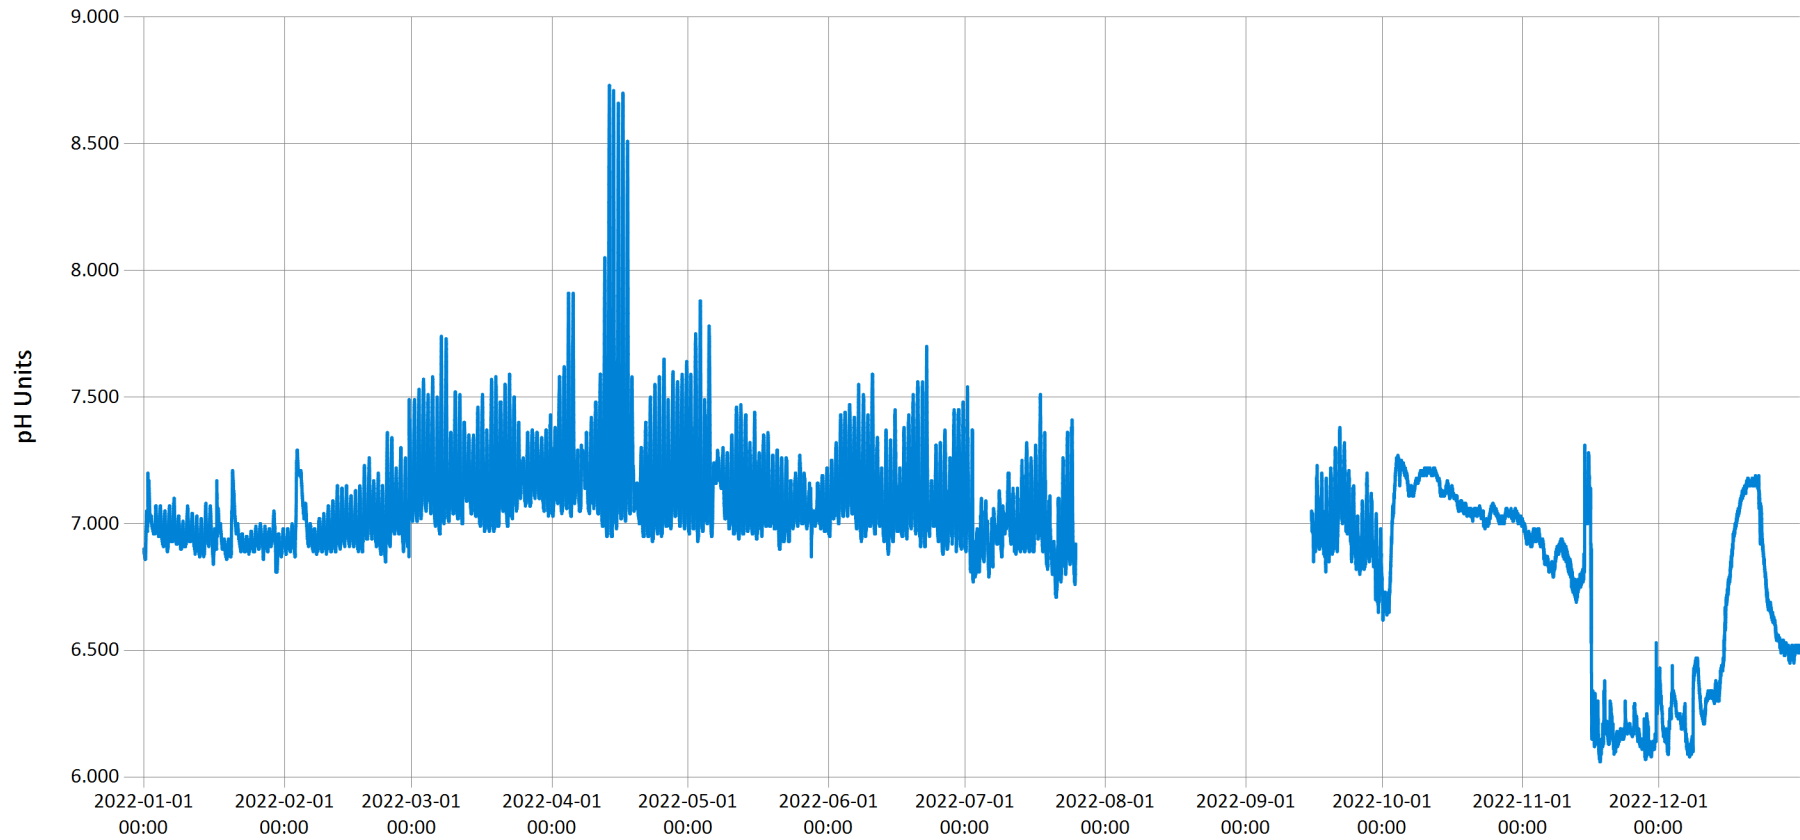

Time Series Data Report

Southern Conowingo Specific Conductivity 2022 - Sp. Cond. values for Southern Conowingo Creek for the y

Jan 31, 2023 | 1 of 1

Period Selected: 2022-01-01 00:00 - 2022-12-31 23:59

UTC Offset: -05:00

— Specific Conductivity (uS/cm)

Time Series Data Report

Southern Conowingo pH 2022 - pH values for Southern Conowingo Creek for the year 2022.

Jan 31, 2023 | 1 of 1

Period Selected: 2022-01-01 00:00 - 2022-12-31 23:59

UTC Offset: -05:00

— pH

Time Series Data Report

Southern Conowingo Total Dissolved Solids 2022

Feb 13, 2023 | 1 of 1

Period Selected: 2022-01-01 00:00 - 2022-12-31 23:59

UTC Offset: -05:00

— TDS (mg/l)

Time Series Data Report

Southern Conowingo Turbidity 2022 - Turbidity values for Southern Conowingo Creek for the year 2022.

Jan 31, 2023 | 1 of 1

Period Selected: 2022-01-01 00:00 - 2022-12-31 23:59

UTC Offset: -05:00