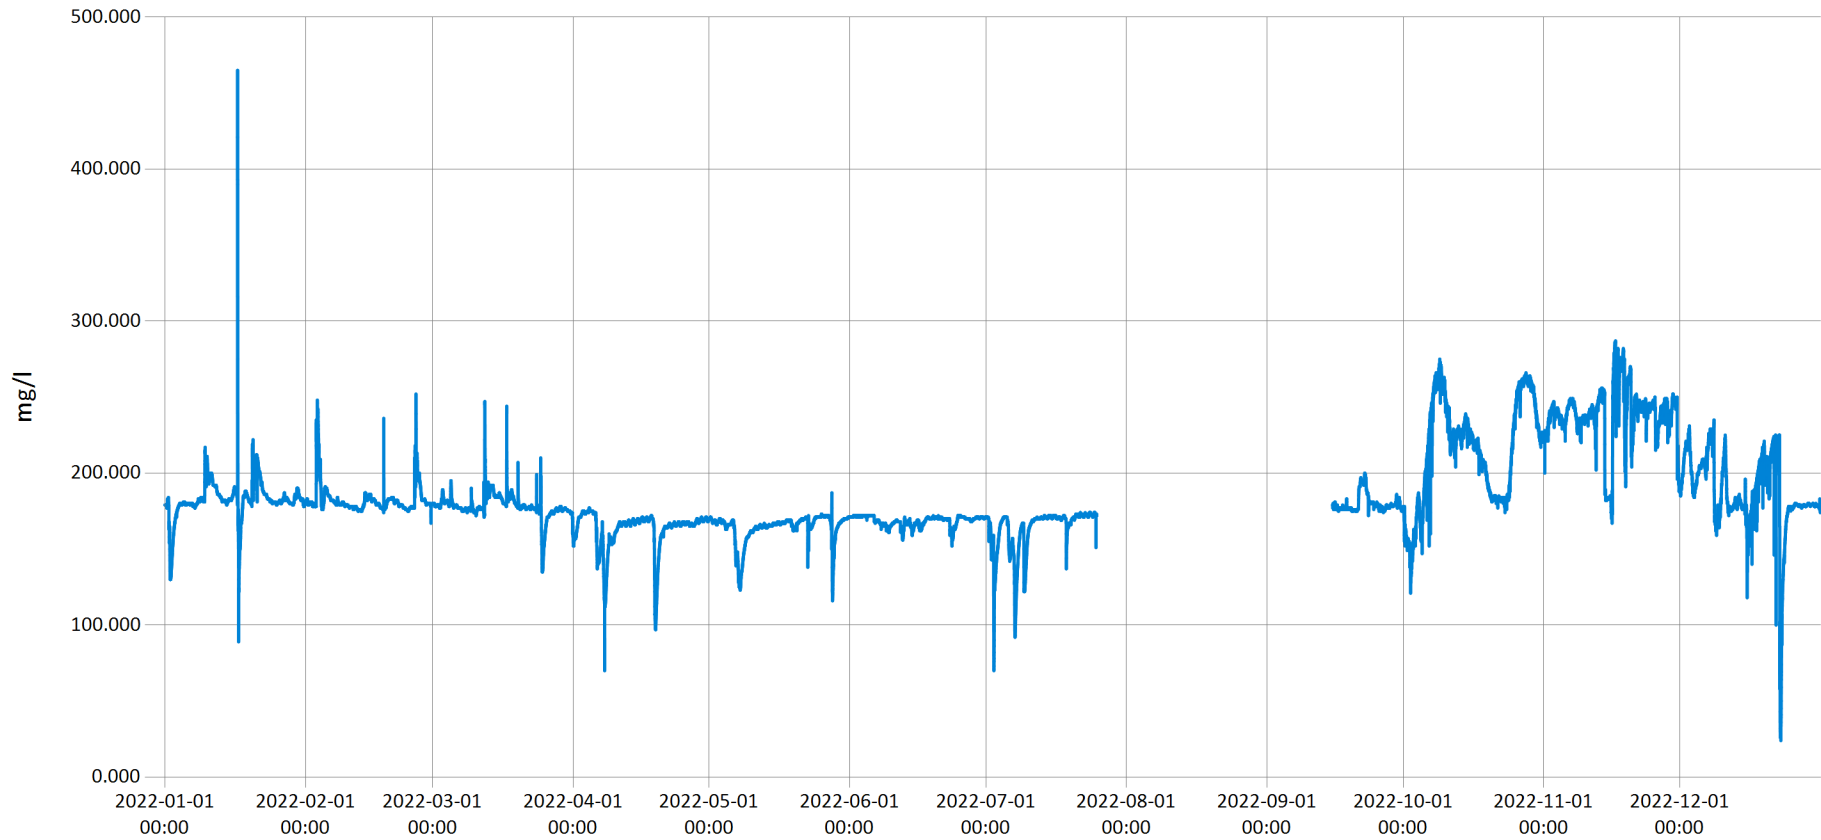

— Specific Conductivity (uS/cm)

Time Series Data Report

Southern Conowingo pH 2022 - pH values for Southern Conowingo Creek for the year 2022.

Jan 31, 2023 | 1 of 1

Period Selected: 2022-01-01 00:00 - 2022-12-31 23:59

UTC Offset: -05:00

— pH

Time Series Data Report

Southern Conowingo Total Dissolved Solids 2022

Feb 13, 2023 | 1 of 1

Period Selected: 2022-01-01 00:00 - 2022-12-31 23:59

UTC Offset: -05:00

— TDS (mg/l)

Time Series Data Report

Southern Conowingo Turbidity 2022 - Turbidity values for Southern Conowingo Creek for the year 2022.

Jan 31, 2023 | 1 of 1

Period Selected: 2022-01-01 00:00 - 2022-12-31 23:59

UTC Offset: -05:00

— Turbidity (FNU)

Time Series Data Report

Southern Conowingo Water Temperature 2022 - Water Temperature values for Southern Conowingo Creek

Jan 31, 2023 | 1 of 1

Period Selected: 2022-01-01 00:00 - 2022-12-31 23:59