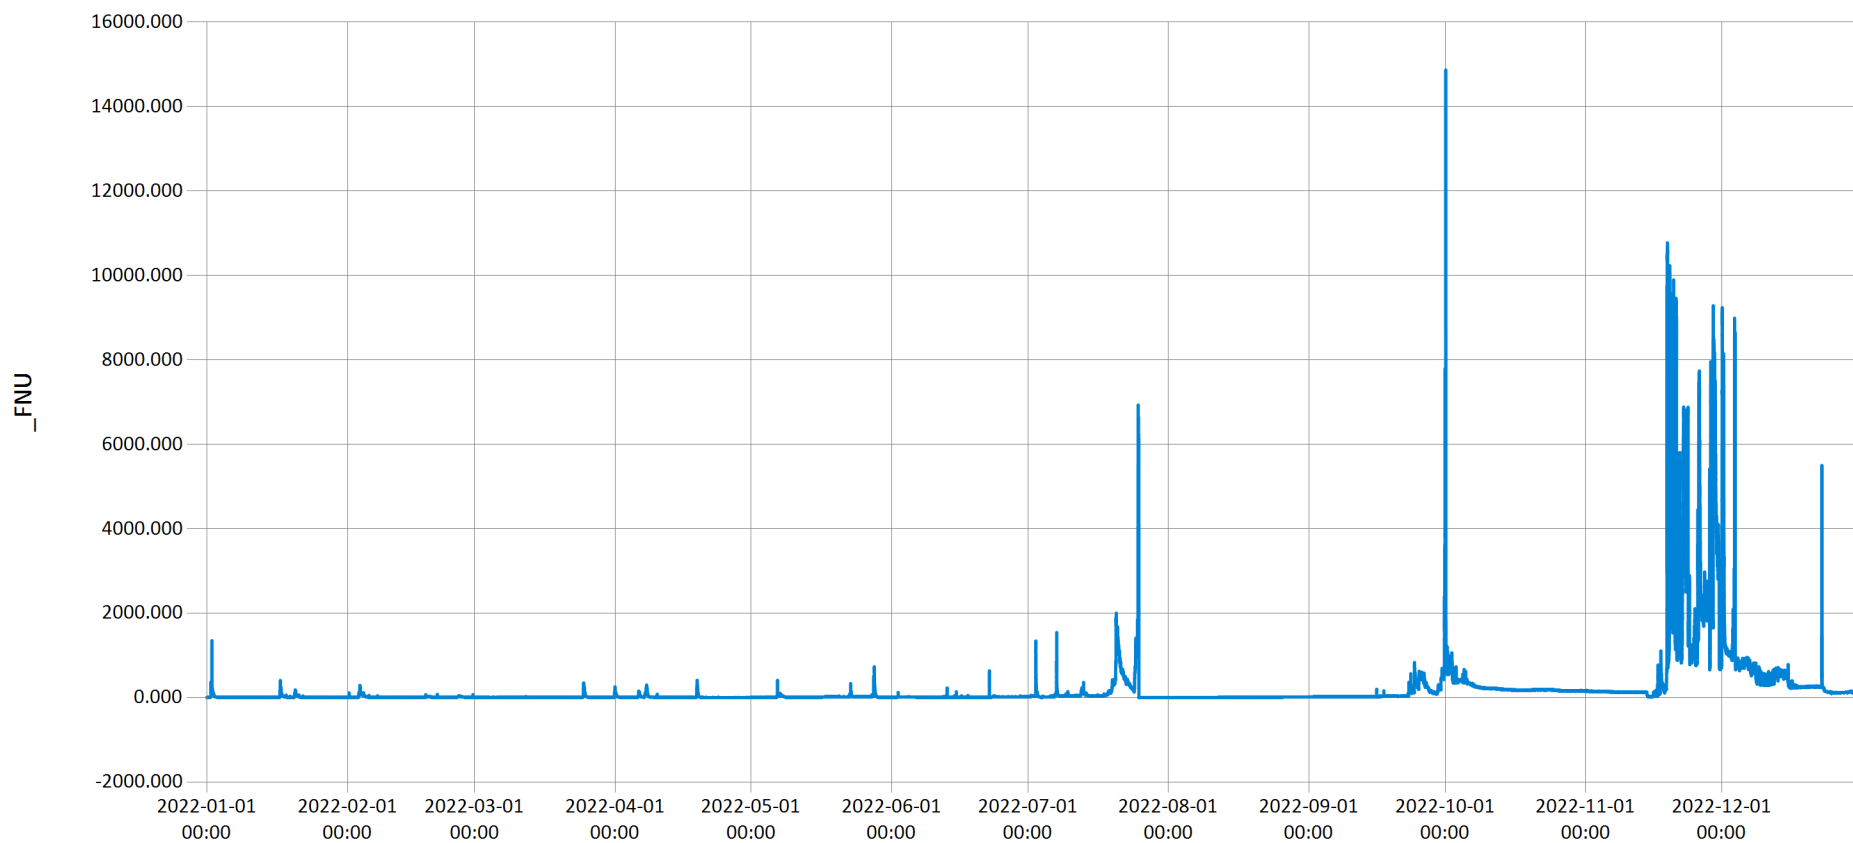

— Specific Conductivity (uS/cm)

Time Series Data Report

Southern Conowingo pH 2022 - pH values for Southern Conowingo Creek for the year 2022.

Jan 31, 2023 | 1 of 1

Period Selected: 2022-01-01 00:00 - 2022-12-31 23:59

UTC Offset: -05:00

— pH

Time Series Data Report

Southern Conowingo Total Dissolved Solids 2022

Feb 13, 2023 | 1 of 1

Period Selected: 2022-01-01 00:00 - 2022-12-31 23:59

UTC Offset: -05:00

— TDS (mg/l)

Time Series Data Report

Southern Conowingo Turbidity 2022 - Turbidity values for Southern Conowingo Creek for the year 2022.

Jan 31, 2023 | 1 of 1

Period Selected: 2022-01-01 00:00 - 2022-12-31 23:59

UTC Offset: -05:00

— Turbidity (FNU)

Time Series Data Report

Southern Conowingo Water Temperature 2022 - Water Temperature values for Southern Conowingo Creek

Jan 31, 2023 | 1 of 1

Period Selected: 2022-01-01 00:00 - 2022-12-31 23:59