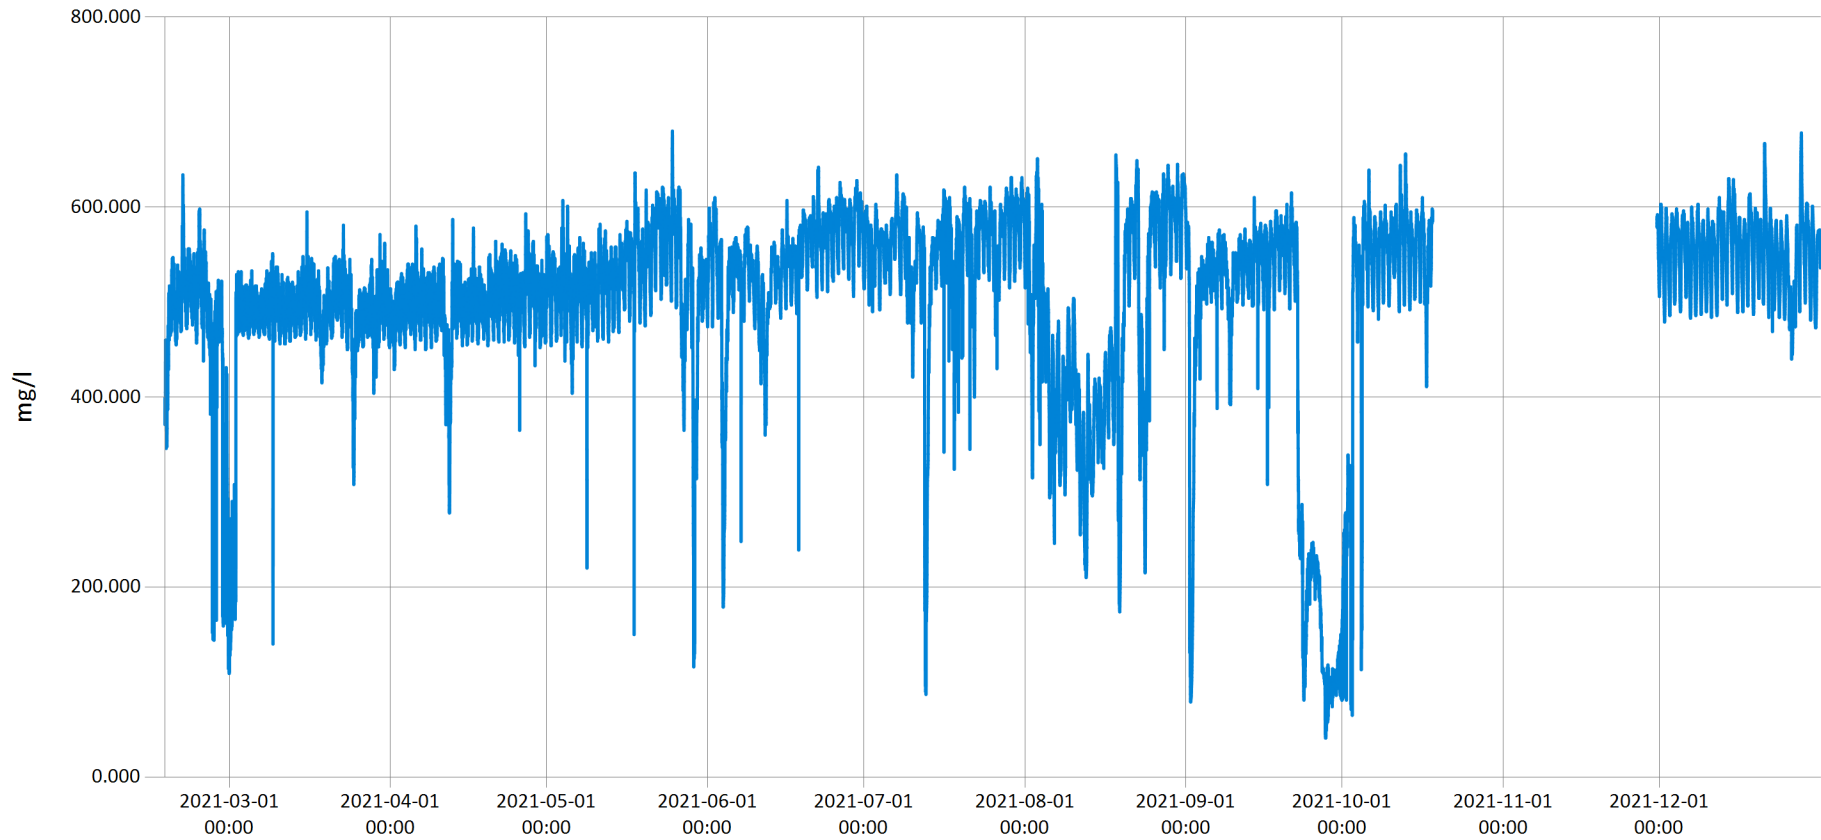

Time Series Data Report

Central Mill Creek Total Dissolved Solids 2021 - TDS values for Central (mud) Mill Creek for year 2021

Feb 1, 2023 | 1 of 1

Period Selected: 2021-01-01 00:00 - 2021-12-31 23:59

UTC Offset: -05:00

— TDS (mg/l)