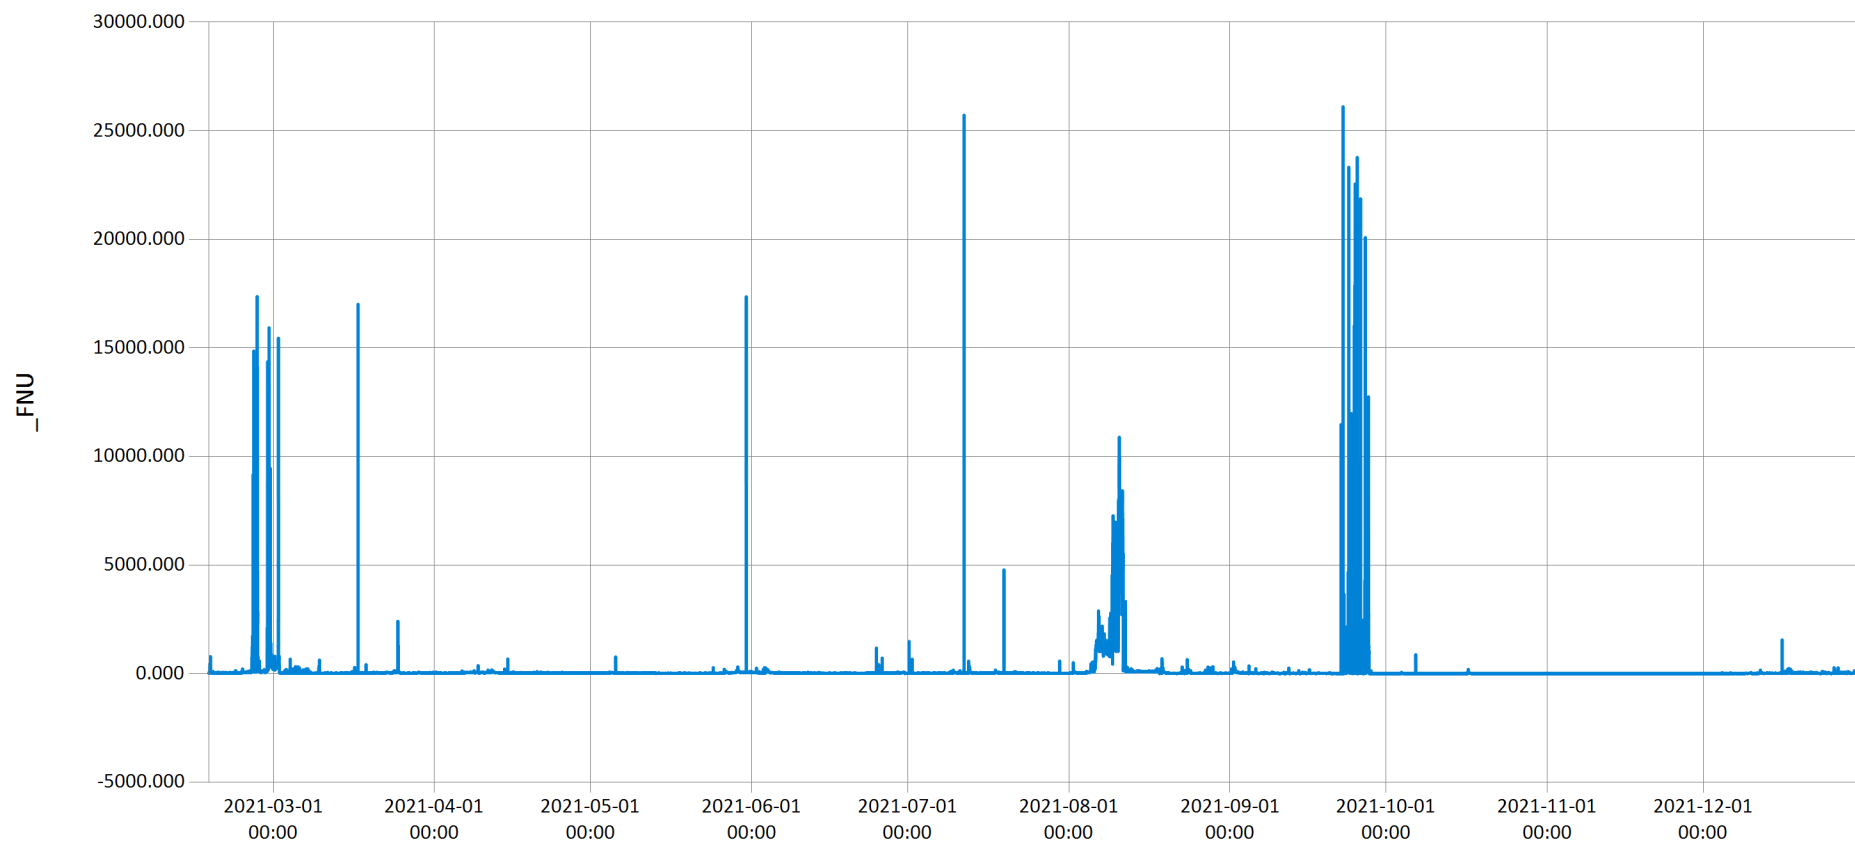

## Time Series Data Report

Central Mill Creek Dissolved Oxygen & Water Temperature 2021 - DO & Water Temperature values for Cent

Feb 1, 2023 | 1 of 1

Period Selected: 2021-01-01 00:00 - 2021-12-31 23:59

UTC Offset: -05:00

UTC Offset: -05:00

— TDS (mg/l)

## Time Series Data Report

Central Mill Creek Turbidity 2021 - Turbidity values for Central (mud) Mill Creek for year 2021

Feb 1, 2023 | 1 of 1

Period Selected: 2021-01-01 00:00 - 2021-12-31 23:59

UTC Offset: -05:00