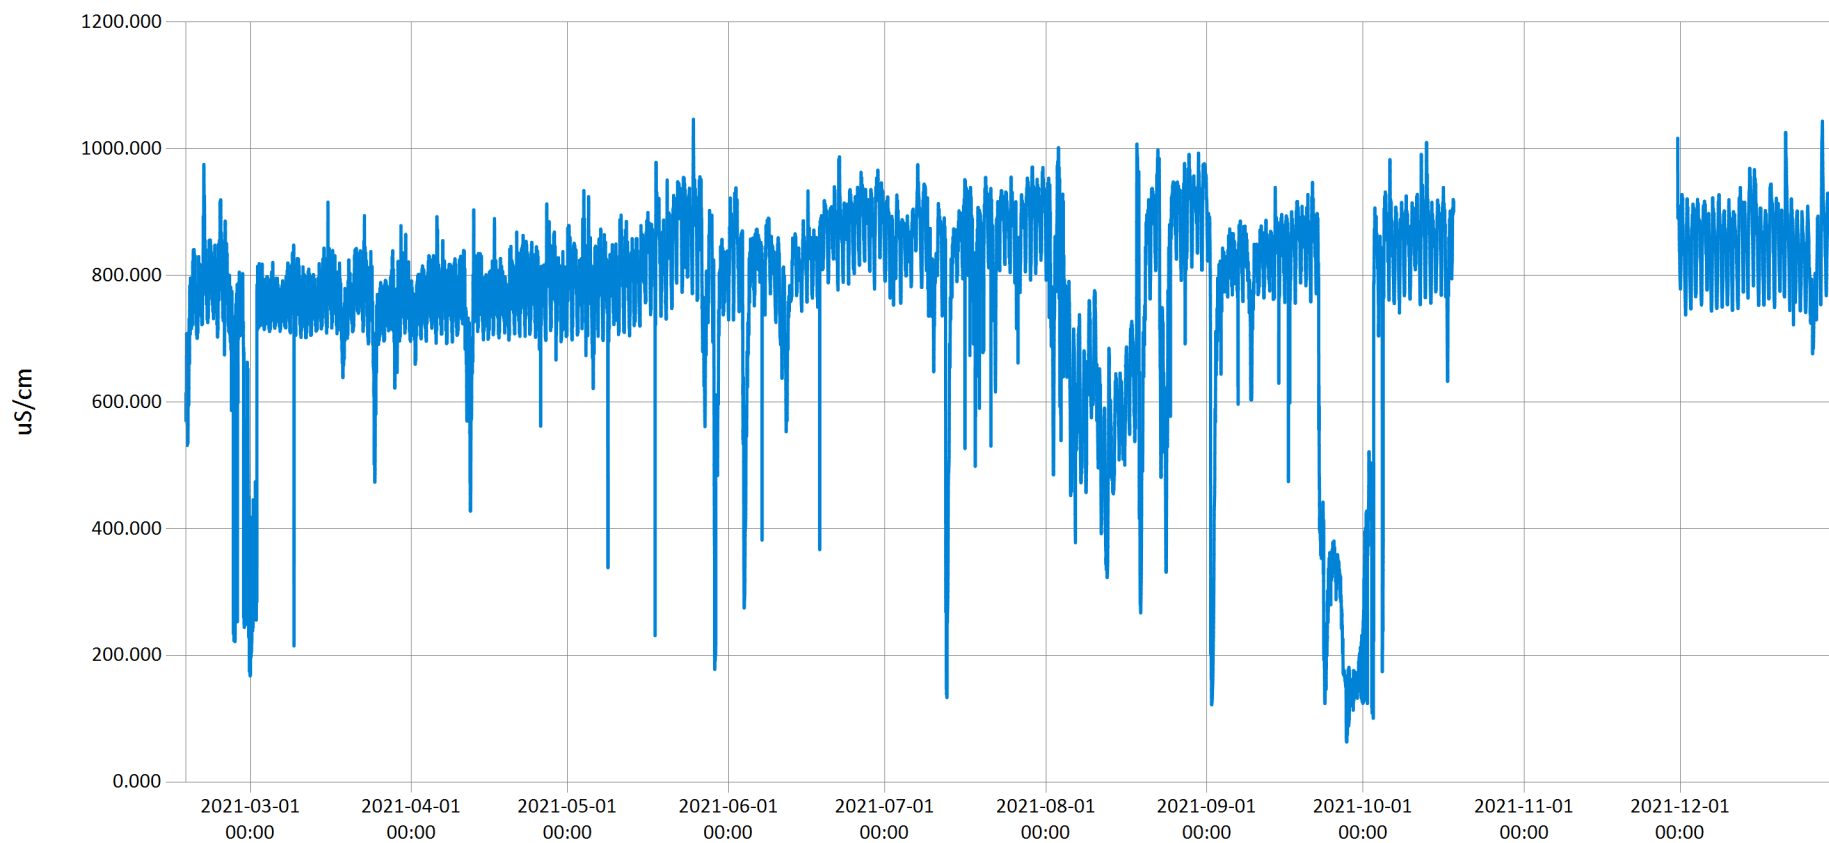

## Time Series Data Report

Central Mill Creek Specific Conductivity 2021 - Sp. Cond. values for Central (mud) Mill Creek for year 2021

Feb 1, 2023 | 1 of 1

Period Selected: 2021-01-01 00:00 - 2021-12-31 23:59

## Time Series Data Report

Central Mill Creek Dissolved Oxygen & Water Temperature 2021 - DO & Water Temperature values for Cent

Feb 1, 2023 | 1 of 1

Period Selected: 2021-01-01 00:00 - 2021-12-31 23:59

UTC Offset: -05:00

### Time Series Data Report

Central Mill Creek Total Dissolved Solids 2021 - TDS values for Central (mud) Mill Creek for year 2021

Feb 1, 2023 | 1 of 1

Period Selected: 2021-01-01 00:00 - 2021-12-31 23:59

## Time Series Data Report

Central Mill Creek Turbidity 2021 - Turbidity values for Central (mud) Mill Creek for year 2021

Feb 1, 2023 | 1 of 1

Period Selected: 2021-01-01 00:00 - 2021-12-31 23:59

UTC Offset: -05:00