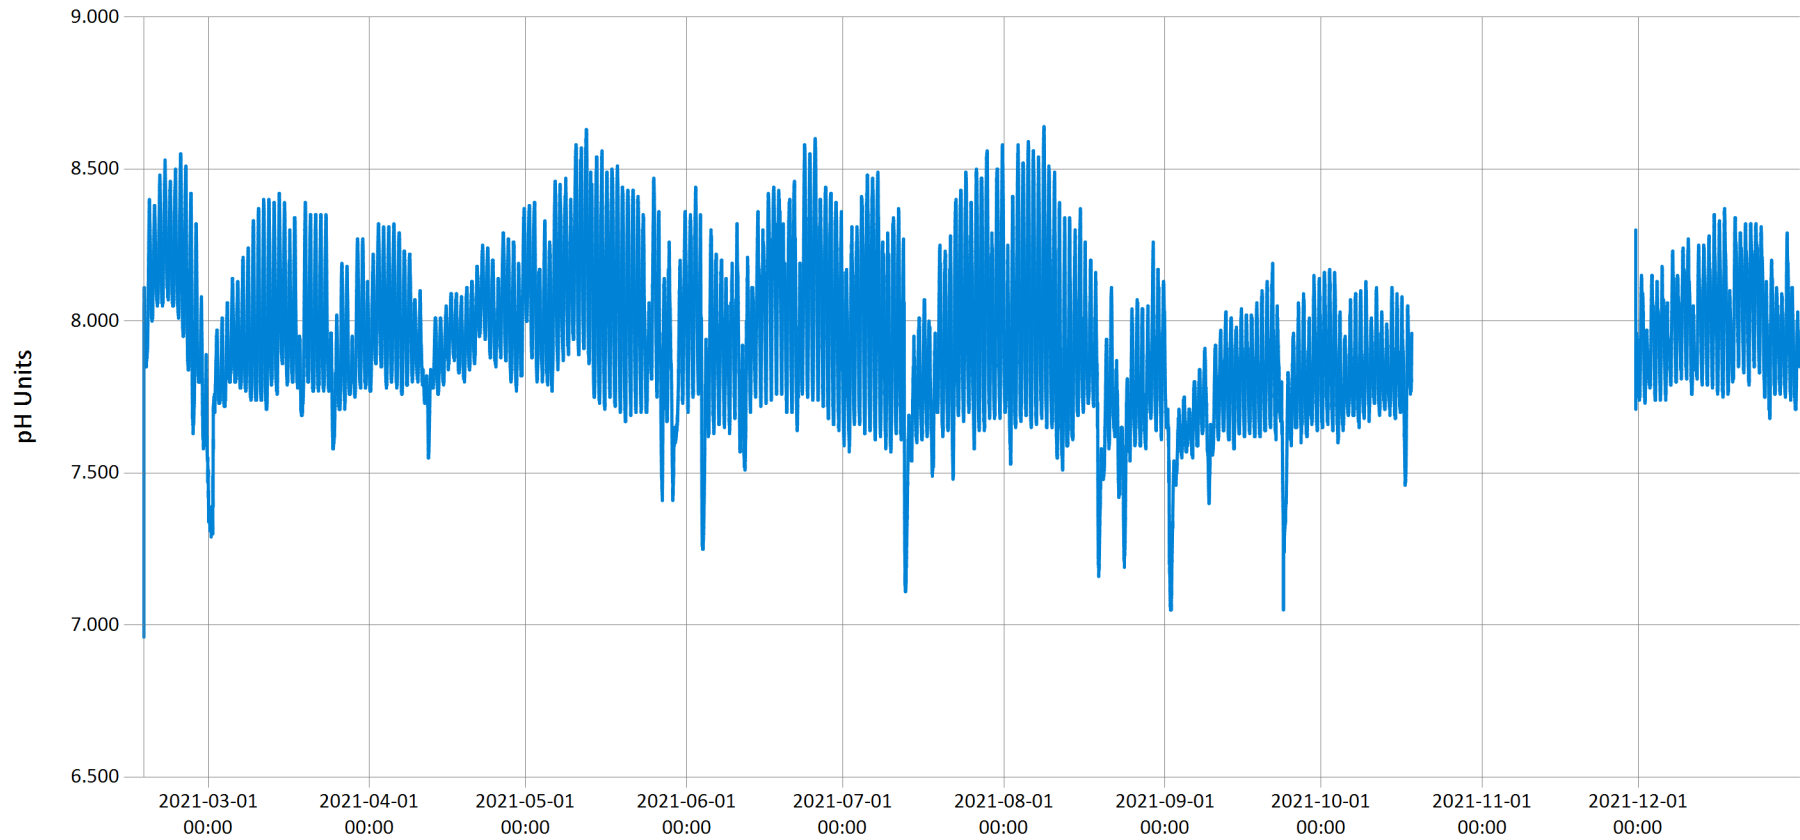

## Time Series Data Report

Central Mill Creek Dissolved Oxygen & Water Temperature 2021 - DO & Water Temperature values for Cent

Feb 1, 2023 | 1 of 1

Period Selected: 2021-01-01 00:00 - 2021-12-31 23:59

UTC Offset: -05:00

## Time Series Data Report

Central Mill Creek pH 2021 - pH values for Central (mud) Mill Creek for year 2021

Feb 1, 2023 | 1 of 1

Period Selected: 2021-01-01 00:00 - 2021-12-31 23:59

UTC Offset: -05:00

— pH

### Time Series Data Report

Central Mill Creek Total Dissolved Solids 2021 - TDS values for Central (mud) Mill Creek for year 2021

Feb 1, 2023 | 1 of 1

Period Selected: 2021-01-01 00:00 - 2021-12-31 23:59

## Time Series Data Report

Central Mill Creek Turbidity 2021 - Turbidity values for Central (mud) Mill Creek for year 2021

Feb 1, 2023 | 1 of 1

Period Selected: 2021-01-01 00:00 - 2021-12-31 23:59

UTC Offset: -05:00