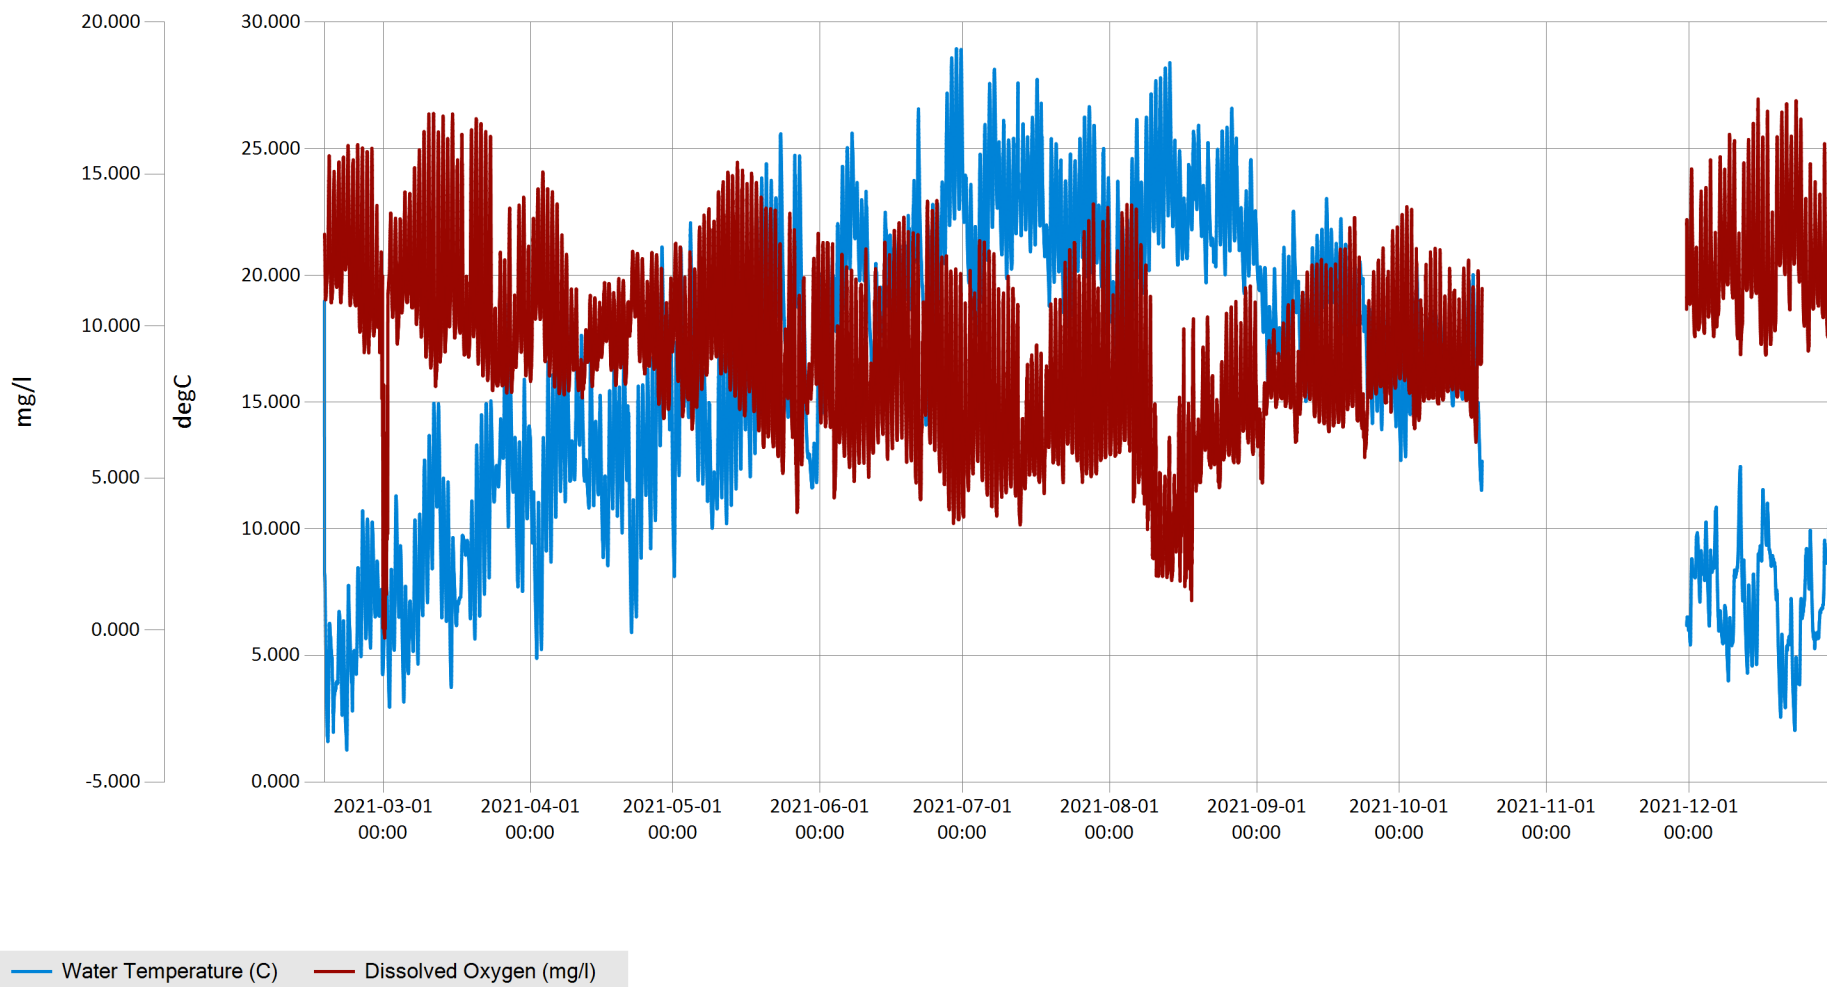

## Time Series Data Report

Central Mill Creek Dissolved Oxygen & Water Temperature 2021 - DO & Water Temperature values for Cent

Feb 1, 2023 | 1 of 1

Period Selected: 2021-01-01 00:00 - 2021-12-31 23:59

UTC Offset: -05:00