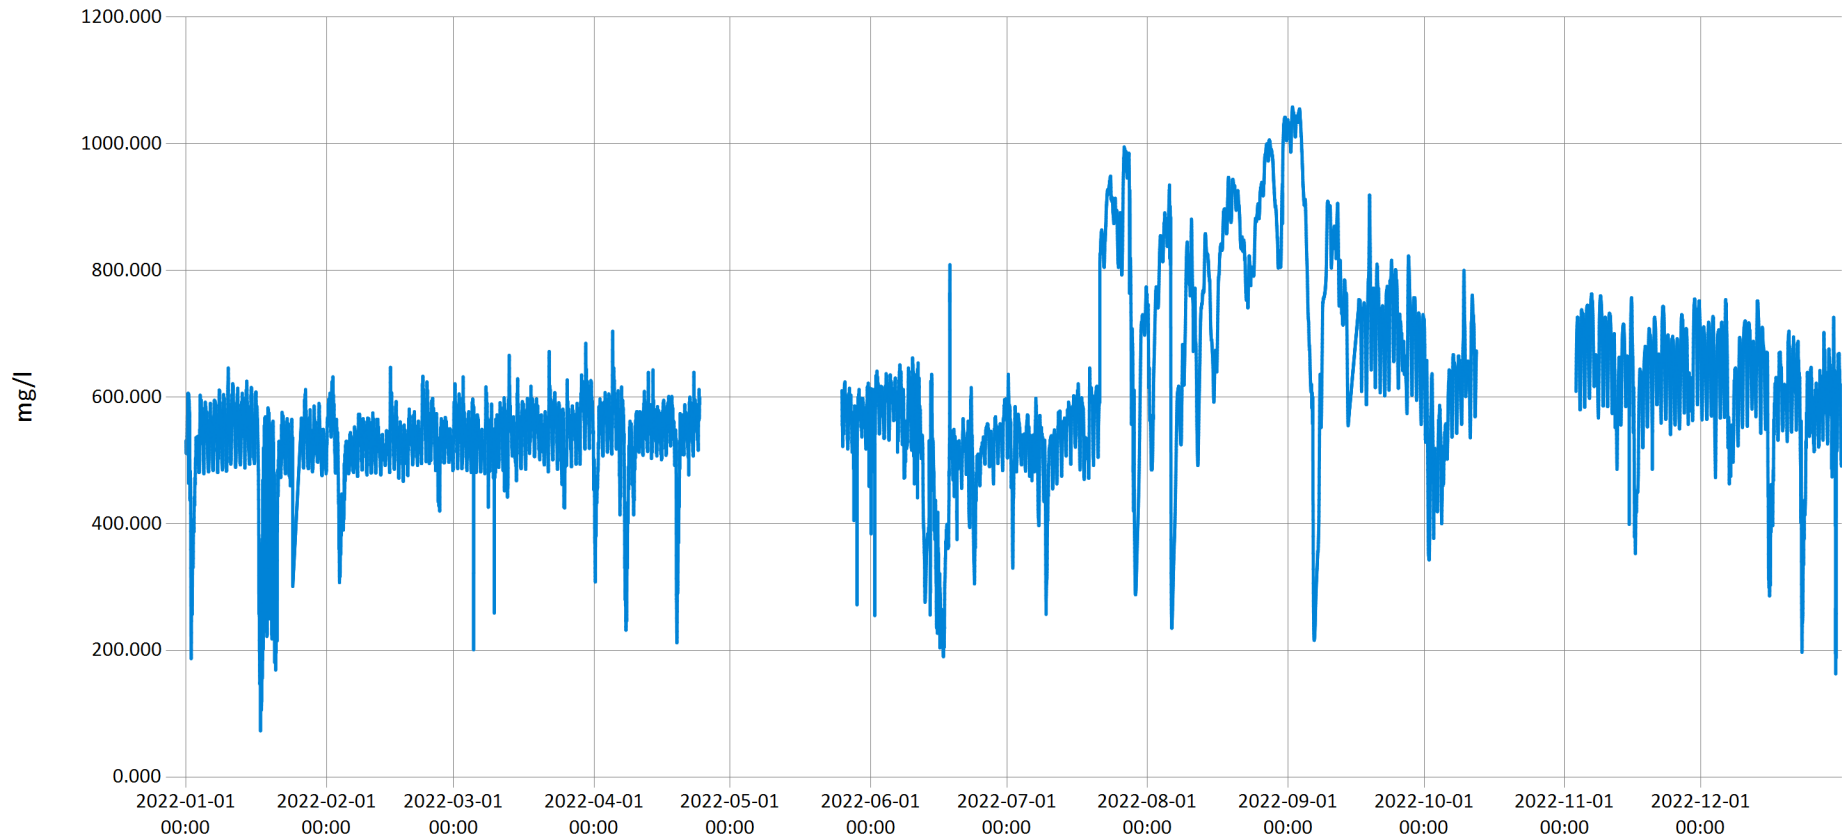

### Time Series Data Report

Central Mill Creek Dissolved Oxygen & Water Temperature 2022 - DO & Water Temperature values for Cent

Feb 1, 2023 | 1 of 1

Period Selected: 2022-01-01 00:00 - 2022-12-31 23:59

## Time Series Data Report

Central Mill Creek pH 2022 - pH values for Central (mud) Mill Creek for year 2022

Feb 1, 2023 | 1 of 1

Period Selected: 2022-01-01 00:00 - 2022-12-31 23:59

UTC Offset: -05:00

— pH

### Time Series Data Report

Central Mill Creek Total Dissolved Solids 2022 - TDS values for Central (mud) Mill Creek for year 2022

Feb 1, 2023 | 1 of 1

Period Selected: 2022-01-01 00:00 - 2022-12-31 23:59

UTC Offset: -05:00

— TDS (mg/l)

Time Series Data Report

Central Mill Creek Turbidity 2022 - Turbidity values for Central (mud) Mill Creek for year 2022

Feb 1, 2023 | 1 of 1

Period Selected: 2022-01-01 00:00 - 2022-12-31 23:59