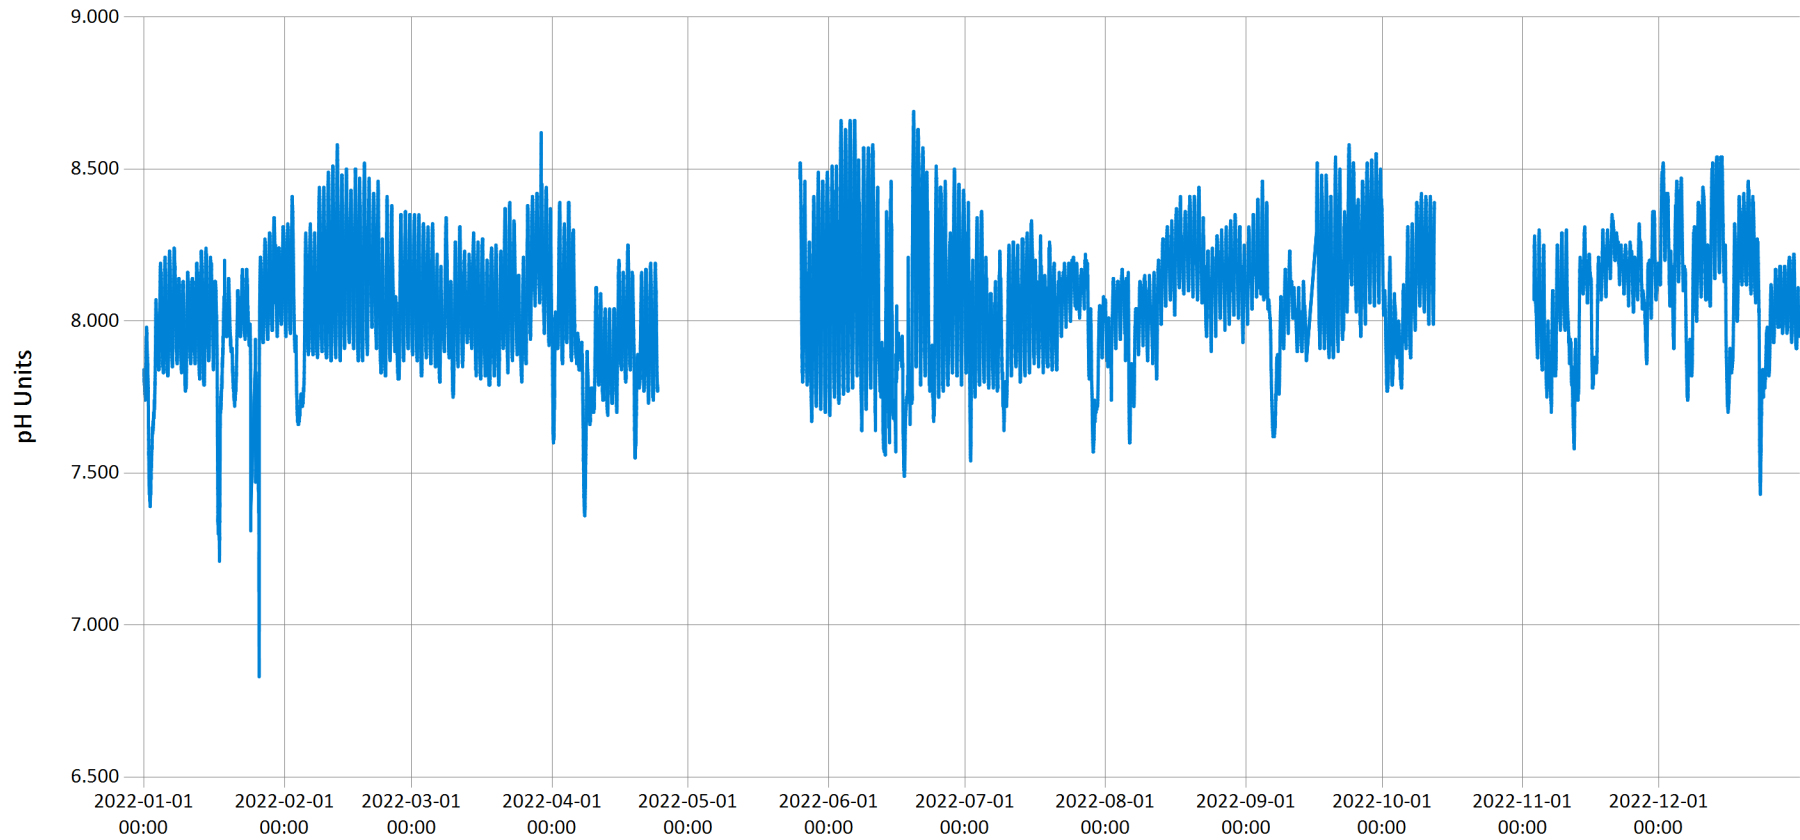

### Time Series Data Report

Central Mill Creek Dissolved Oxygen & Water Temperature 2022 - DO & Water Temperature values for Cent

Feb 1, 2023 | 1 of 1

Period Selected: 2022-01-01 00:00 - 2022-12-31 23:59

UTC Offset: -05:00

## Time Series Data Report

Central Mill Creek pH 2022 - pH values for Central (mud) Mill Creek for year 2022

Feb 1, 2023 | 1 of 1

Period Selected: 2022-01-01 00:00 - 2022-12-31 23:59

UTC Offset: -05:00

— pH

UTC Offset: -05:00

— TDS (mg/l)

Time Series Data Report

Central Mill Creek Turbidity 2022 - Turbidity values for Central (mud) Mill Creek for year 2022

Feb 1, 2023 | 1 of 1

Period Selected: 2022-01-01 00:00 - 2022-12-31 23:59