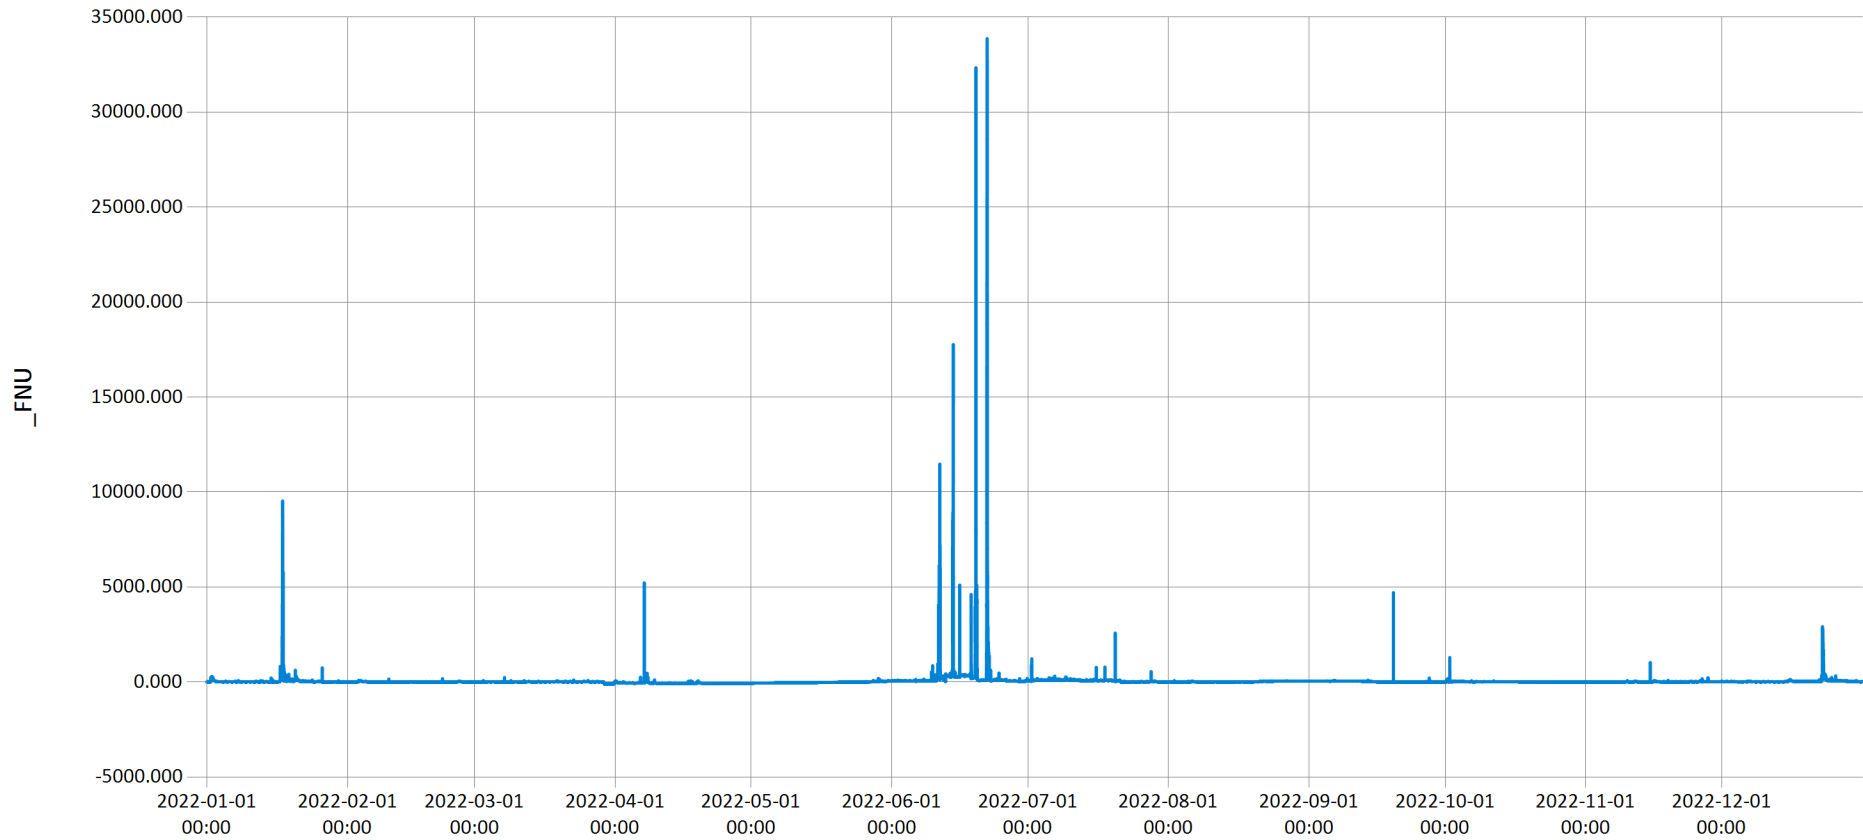

### Time Series Data Report

Central Mill Creek Total Dissolved Solids 2022 - TDS values for Central (mud) Mill Creek for year 2022

Feb 1, 2023 | 1 of 1

Period Selected: 2022-01-01 00:00 - 2022-12-31 23:59

UTC Offset: -05:00

— TDS (mg/l)

Time Series Data Report

Central Mill Creek Turbidity 2022 - Turbidity values for Central (mud) Mill Creek for year 2022

Feb 1, 2023 | 1 of 1

Period Selected: 2022-01-01 00:00 - 2022-12-31 23:59

UTC Offset: -05:00

— Turbidity (FNU)