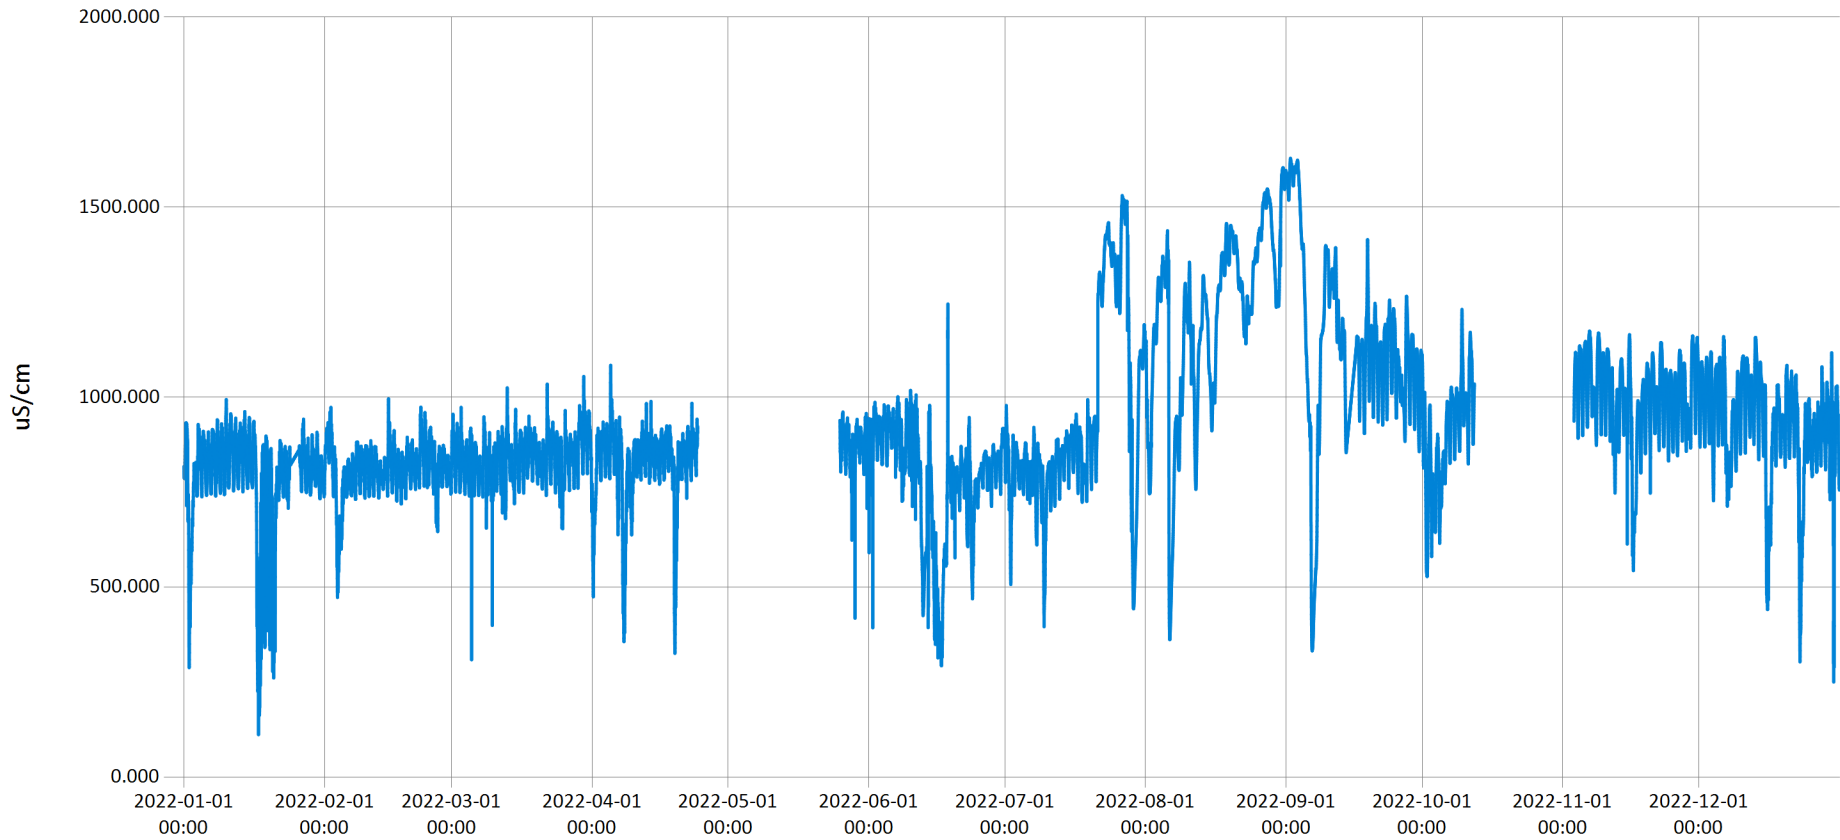

## Time Series Data Report

Central Mill Creek Specific Conductivity 2022 - Sp. Cond. values for Central (mud) Mill Creek for year 2022

Feb 1, 2023 | 1 of 1

Period Selected: 2022-01-01 00:00 - 2022-12-31 23:59

UTC Offset: -05:00

— Specific Conductivity (uS/cm)

### Time Series Data Report

Central Mill Creek Dissolved Oxygen & Water Temperature 2022 - DO & Water Temperature values for Cent

Feb 1, 2023 | 1 of 1

Period Selected: 2022-01-01 00:00 - 2022-12-31 23:59

UTC Offset: -05:00

— TDS (mg/l)

Time Series Data Report

Central Mill Creek Turbidity 2022 - Turbidity values for Central (mud) Mill Creek for year 2022

Feb 1, 2023 | 1 of 1

Period Selected: 2022-01-01 00:00 - 2022-12-31 23:59