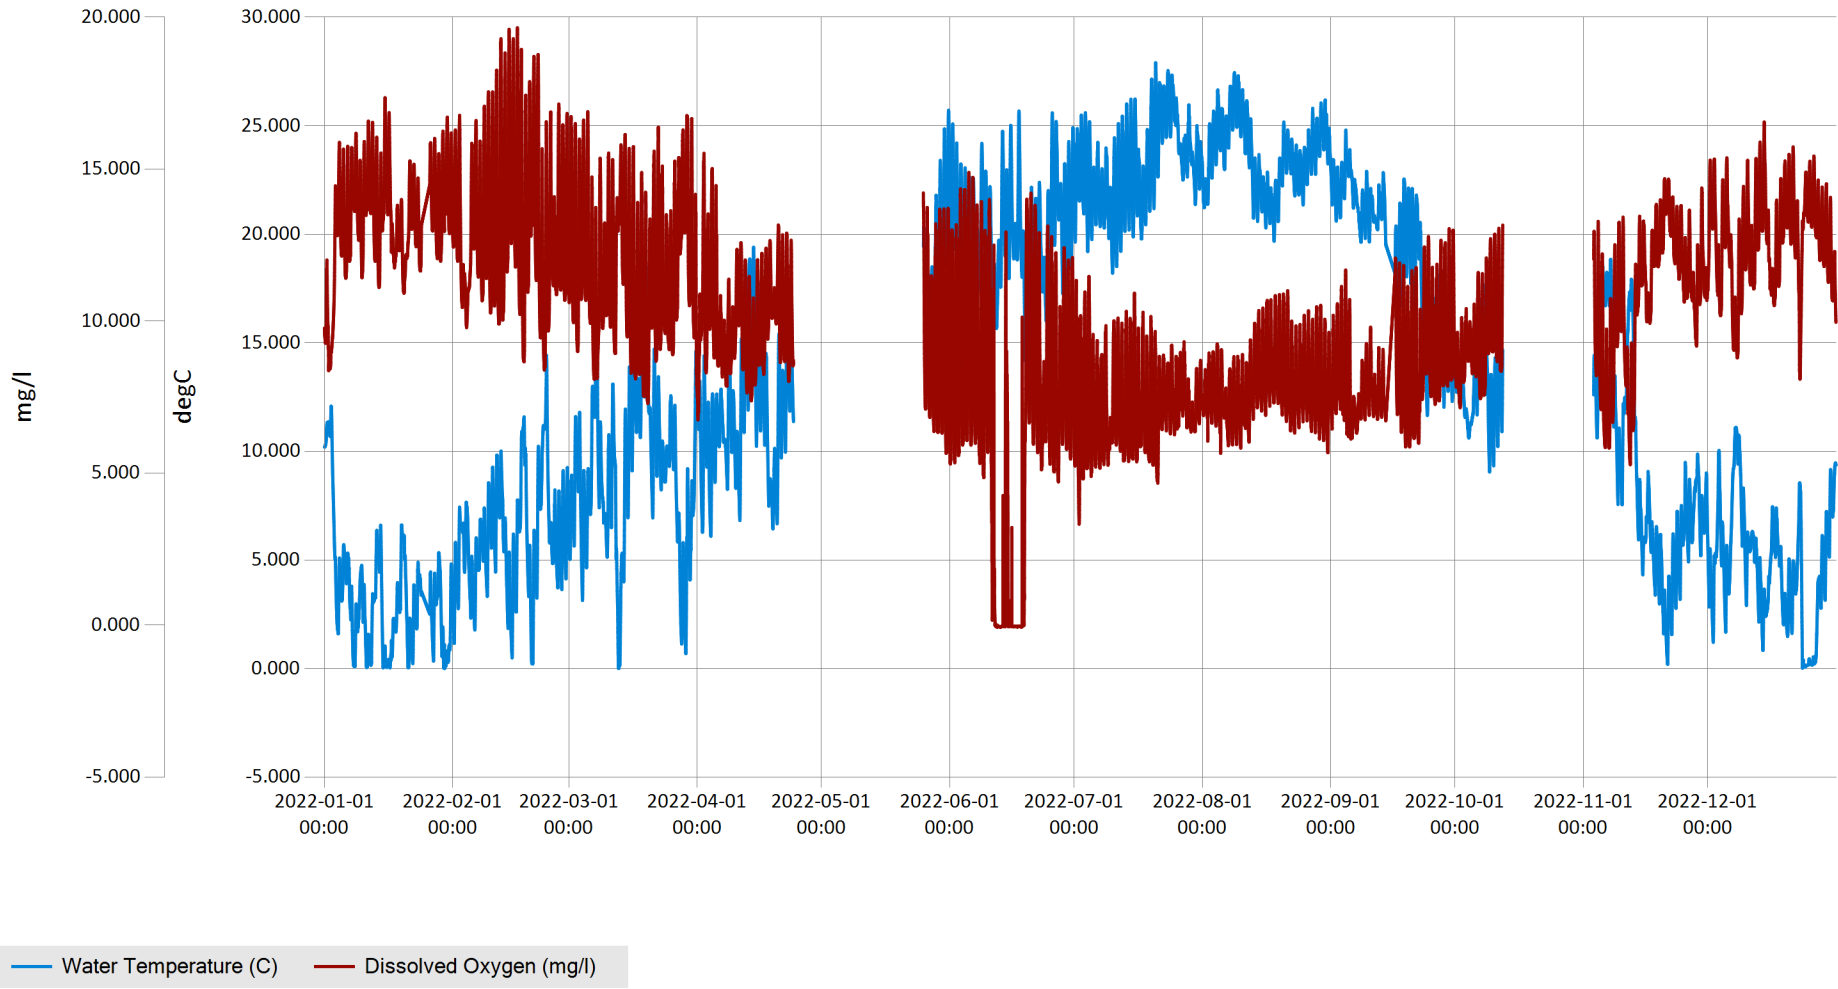

Time Series Data Report

Central Mill Creek Dissolved Oxygen & Water Temperature 2022 - DO & Water Temperature values for Cent

Feb 1, 2023 | 1 of 1

Period Selected: 2022-01-01 00:00 - 2022-12-31 23:59

UTC Offset: -05:00