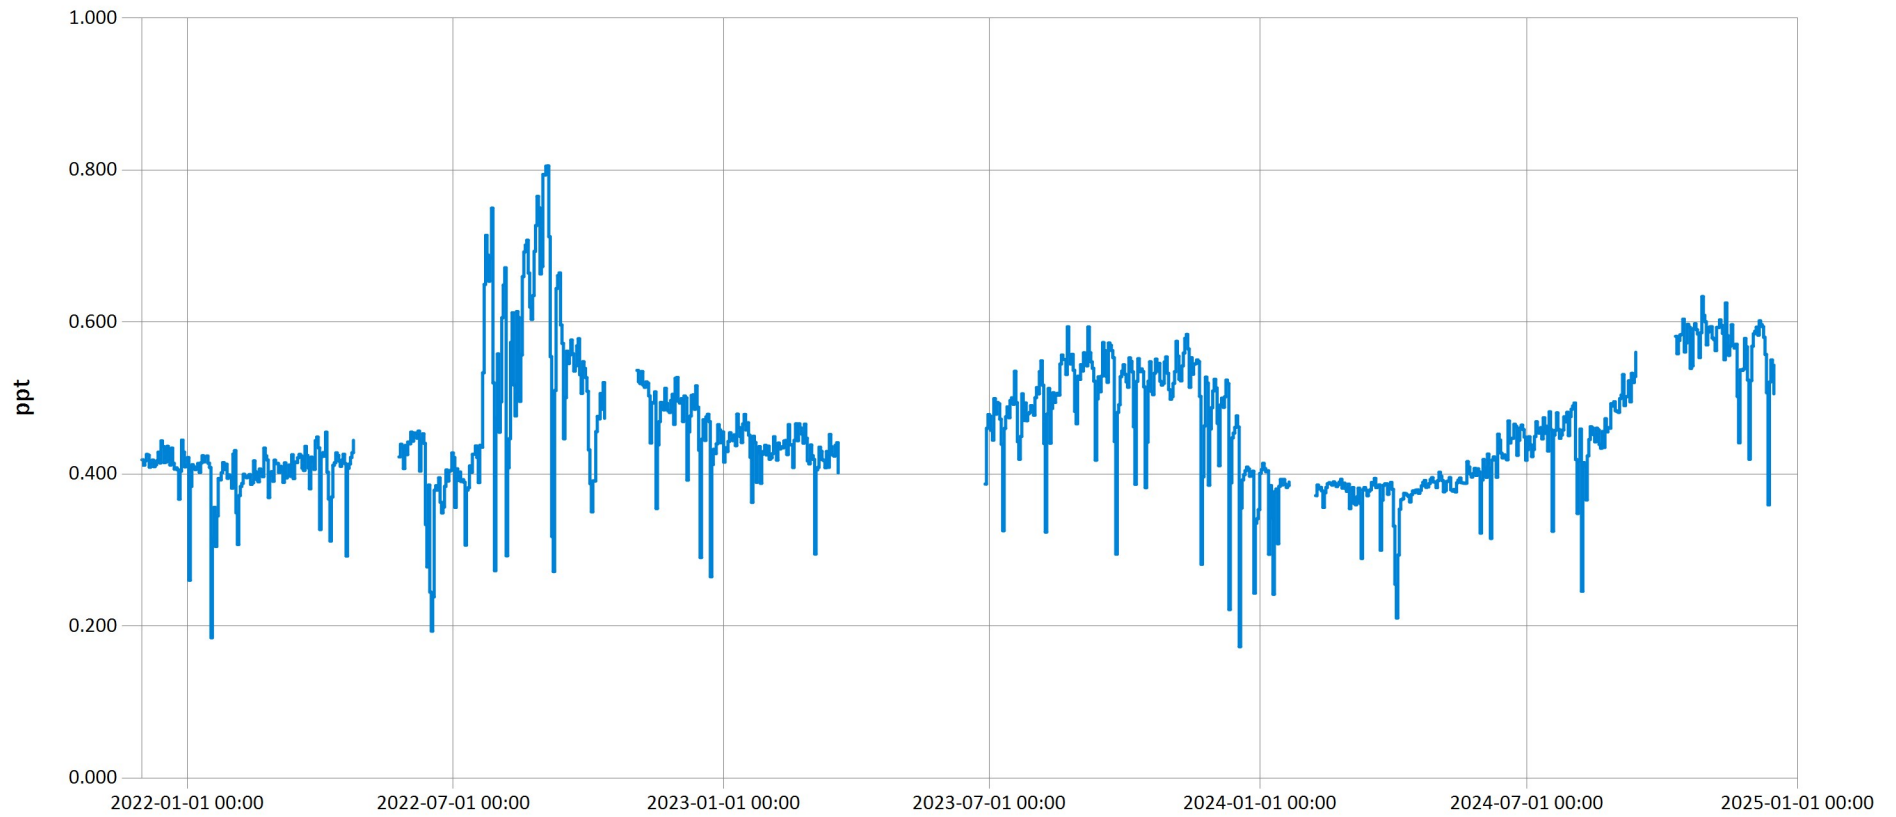

UTC Offset: -05:00

— Specific Conductivity (uS/cm)

Time Series Data Report

Muddy Run Trib to Mill Creek Salinity for 2022-2024 - Daily Average for Muddy Run Trib to Mill Creek

Jan 17, 2025 | 1 of 1

Period Selected: 2021-12-01 00:00 - 2025-01-01 23:59

UTC Offset: -05:00

— Salinity (ppt)

Time Series Data Report

Muddy Run Trib to Mill Creek Total Dissolved Solids for 2022-2024 - Daily Average for Muddy Run Trib to

Jan 17, 2025 | 1 of 1

Period Selected: 2021-12-01 00:00 - 2025-01-01 23:59