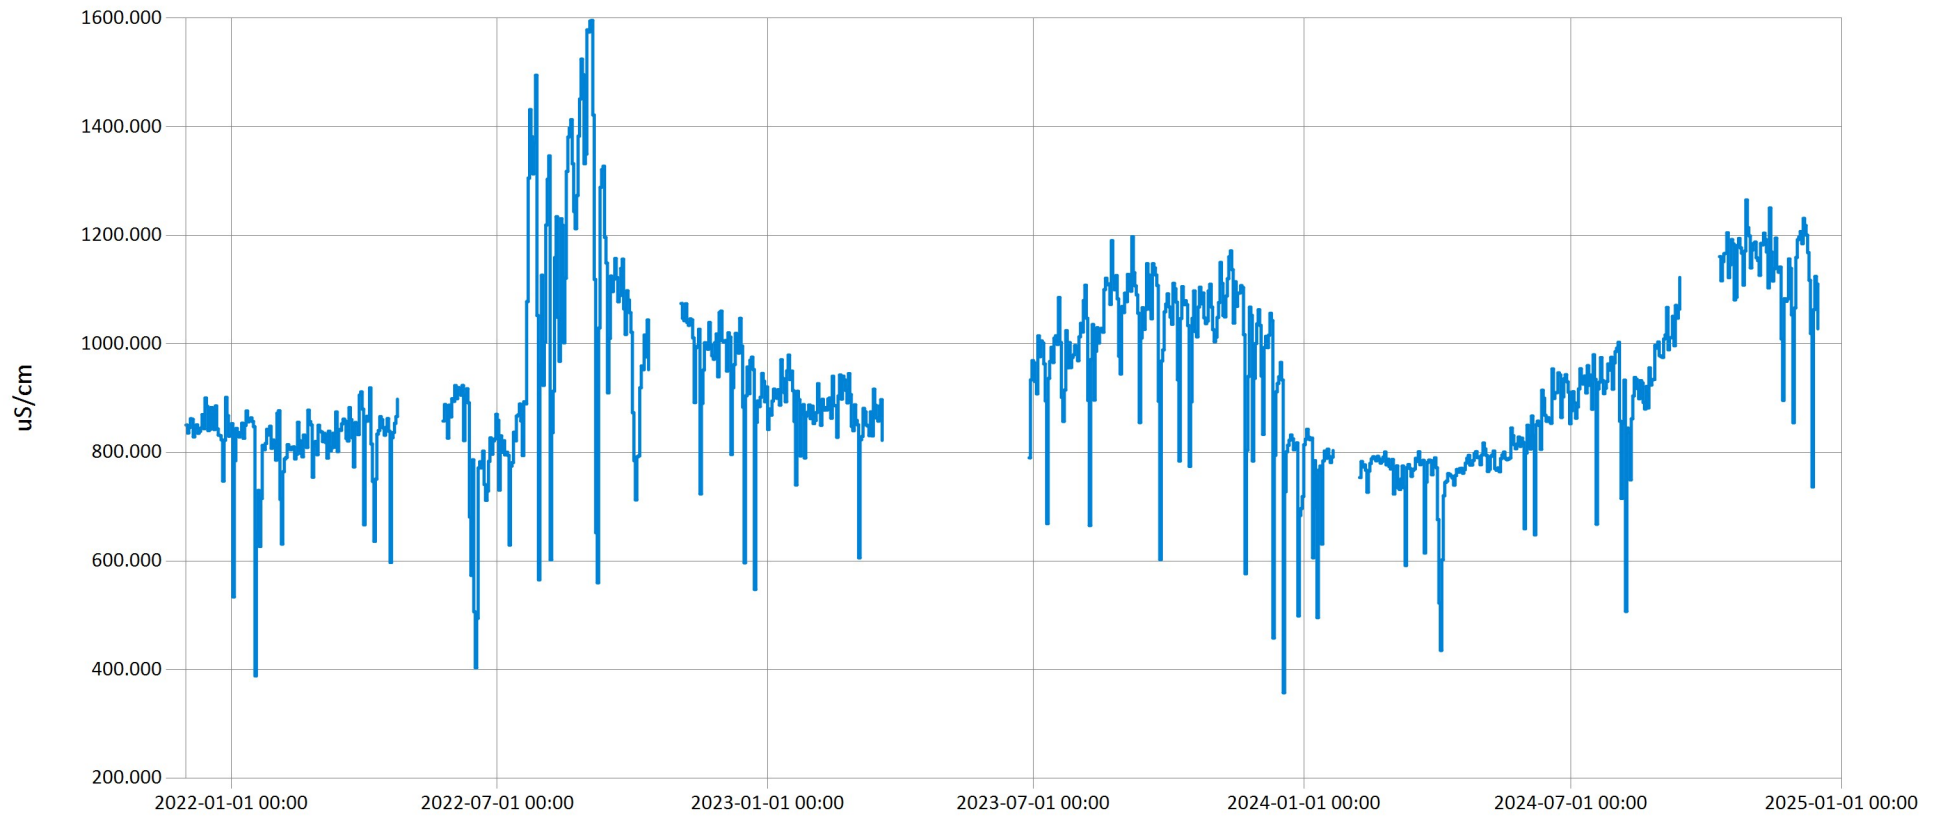

Time Series Data Report

Muddy Run Trib to Mill Creek Dissolved Oxygen & Water Temperature for 2022-2024 - Daily Average for M

Jan 17, 2025 | 1 of 1

Period Selected: 2021-12-01 00:00 - 2025-01-01 23:59

UTC Offset: -05:00

— pH Units

Time Series Data Report

Muddy Run Trib to Mill Creek Specific Conductivity for 2022-2024 - Daily Average for Muddy Run Trib to

Jan 17, 2025 | 1 of 1

Period Selected: 2021-12-01 00:00 - 2025-01-01 23:59

UTC Offset: -05:00

— Specific Conductivity (uS/cm)

Time Series Data Report

Muddy Run Trib to Mill Creek Salinity for 2022-2024 - Daily Average for Muddy Run Trib to Mill Creek

Jan 17, 2025 | 1 of 1

Period Selected: 2021-12-01 00:00 - 2025-01-01 23:59

UTC Offset: -05:00

— Salinity (ppt)

Time Series Data Report

Muddy Run Trib to Mill Creek Total Dissolved Solids for 2022-2024 - Daily Average for Muddy Run Trib to

Jan 17, 2025 | 1 of 1

Period Selected: 2021-12-01 00:00 - 2025-01-01 23:59