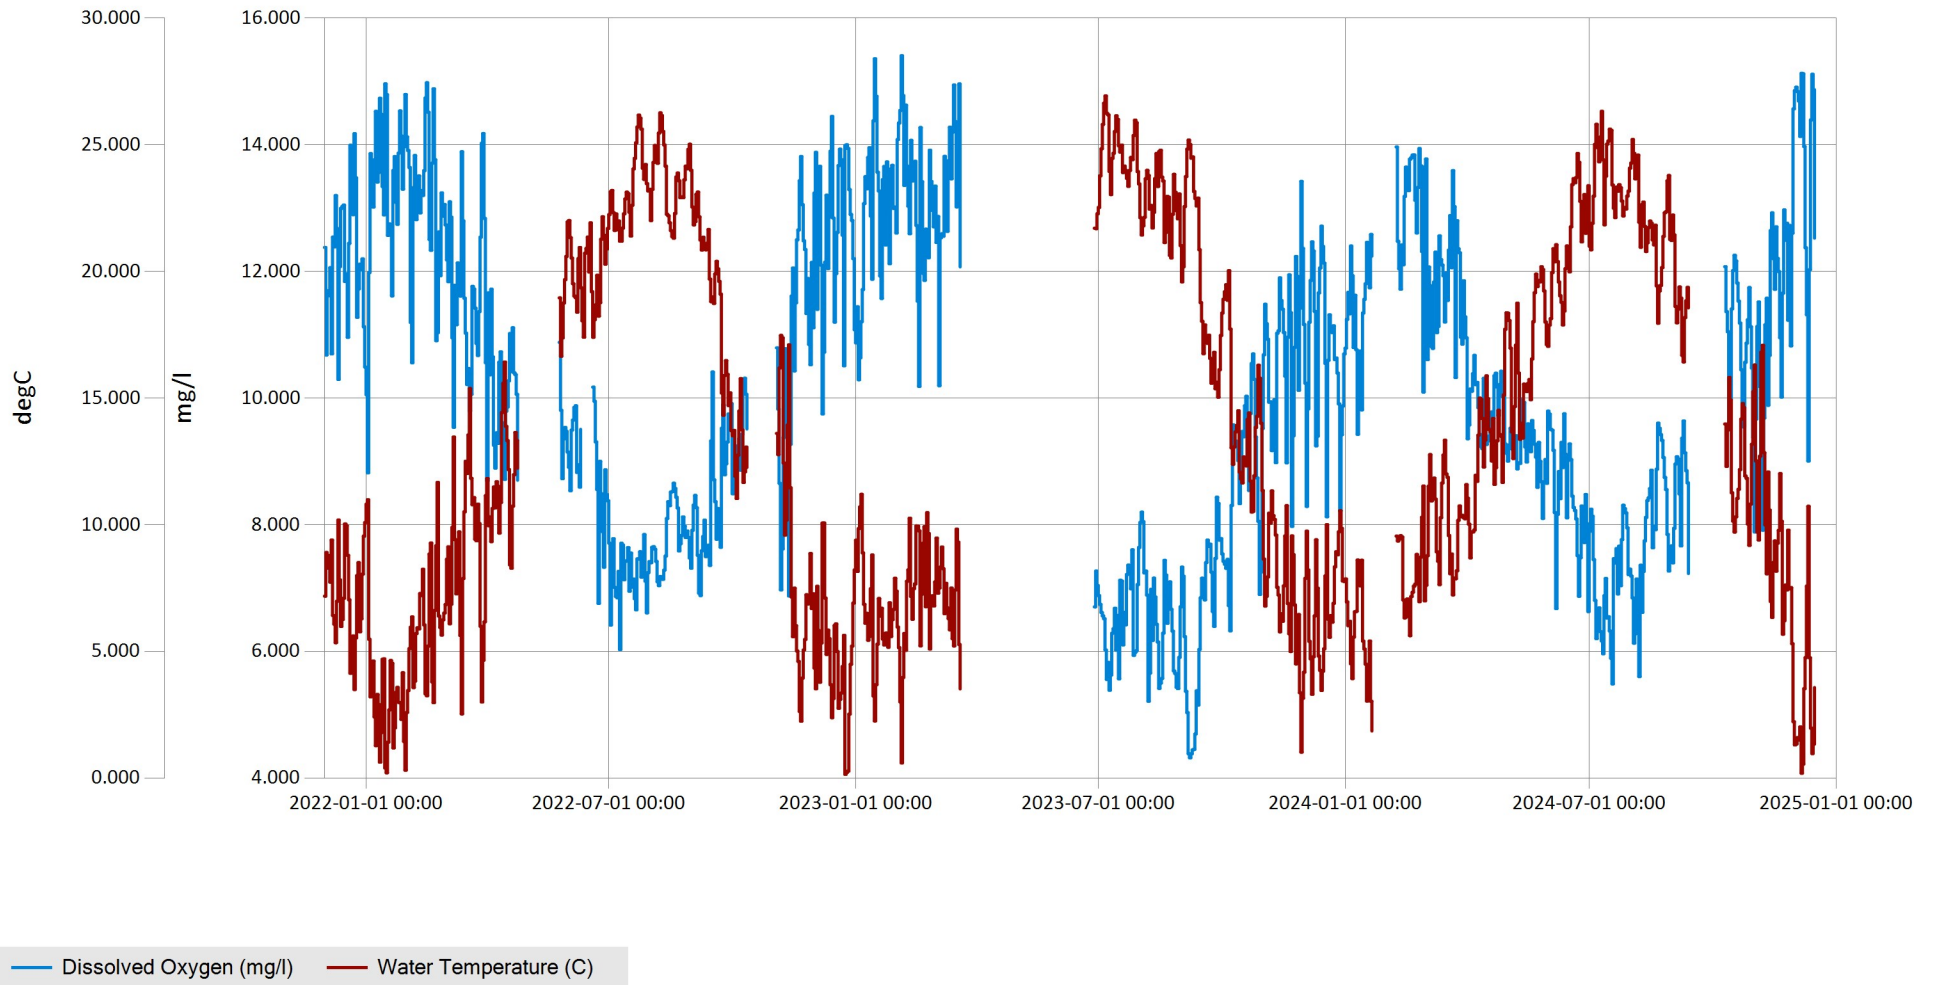

Time Series Data Report

Muddy Run Trib to Mill Creek Dissolved Oxygen & Water Temperature for 2022-2024 - Daily Average for M

Jan 17, 2025 | 1 of 1

Period Selected: 2021-12-01 00:00 - 2025-01-01 23:59

UTC Offset: -05:00

Time Series Data Report

Muddy Run Trib to Mill Creek pH for 2022-2024 - Daily Average for Muddy Run Trib to Mill Creek

Jan 17, 2025 | 1 of 1

Period Selected: 2021-12-01 00:00 - 2025-01-01 23:59

UTC Offset: -05:00

UTC Offset: -05:00

— Specific Conductivity (uS/cm)

Time Series Data Report

Muddy Run Trib to Mill Creek Salinity for 2022-2024 - Daily Average for Muddy Run Trib to Mill Creek

Jan 17, 2025 | 1 of 1

Period Selected: 2021-12-01 00:00 - 2025-01-01 23:59

UTC Offset: -05:00

— Salinity (ppt)

Time Series Data Report

Muddy Run Trib to Mill Creek Total Dissolved Solids for 2022-2024 - Daily Average for Muddy Run Trib to

Jan 17, 2025 | 1 of 1

Period Selected: 2021-12-01 00:00 - 2025-01-01 23:59