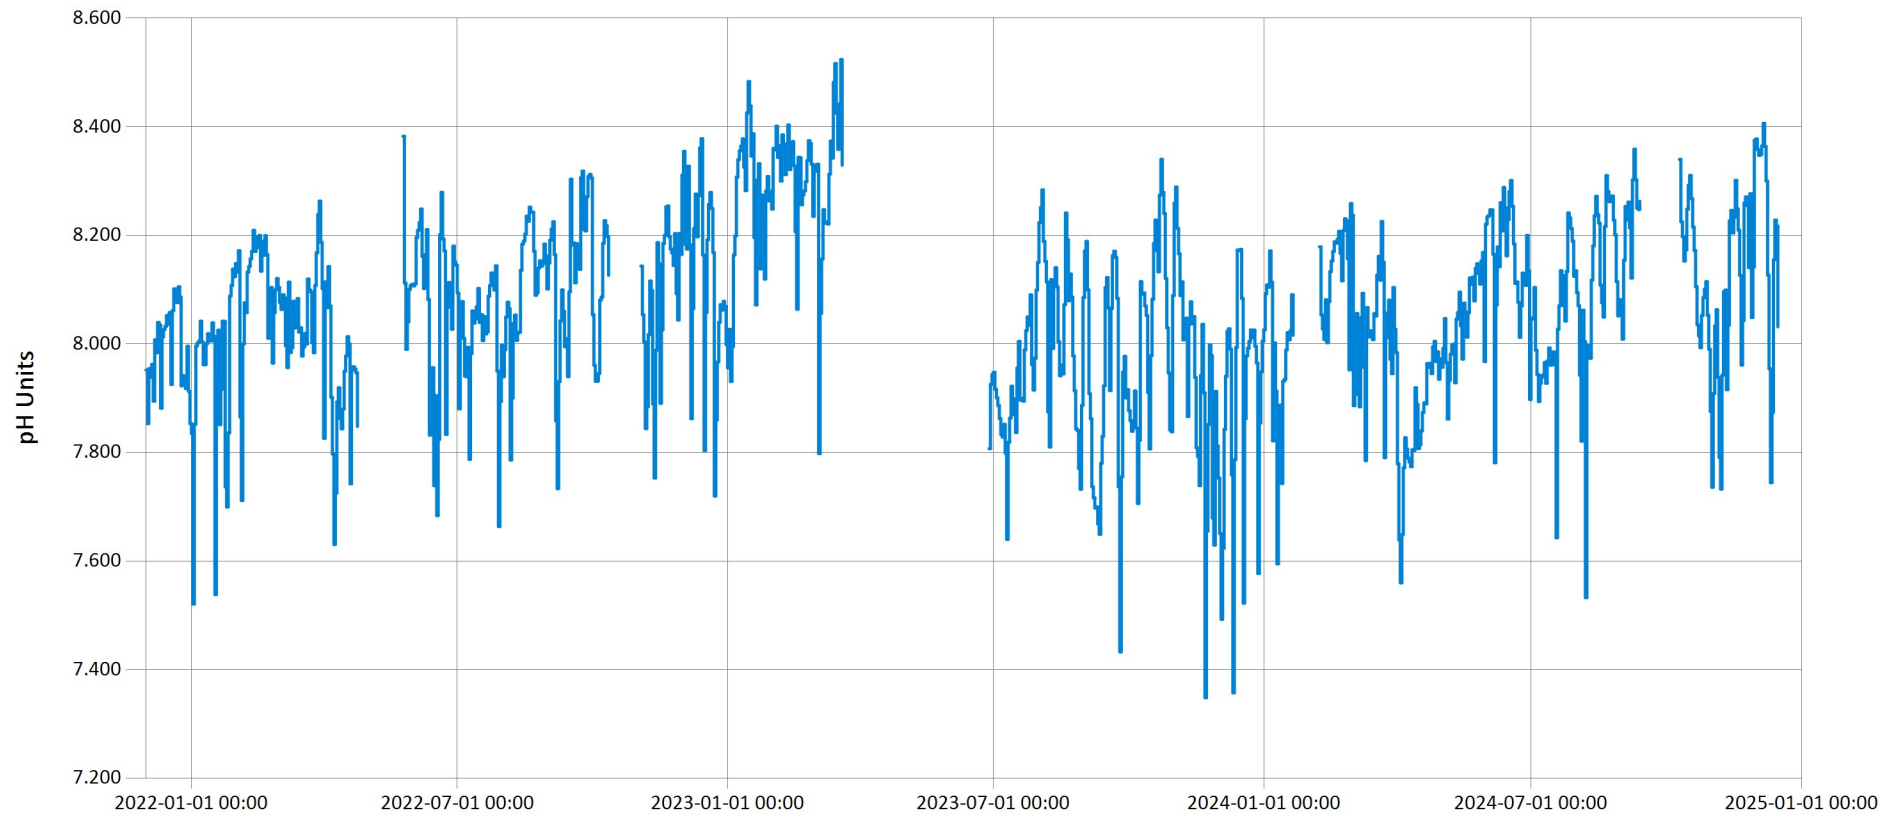

Time Series Data Report

Muddy Run Trib to Mill Creek Dissolved Oxygen & Water Temperature for 2022-2024 - Daily Average for M

Jan 17, 2025 | 1 of 1

Period Selected: 2021-12-01 00:00 - 2025-01-01 23:59

UTC Offset: -05:00

Time Series Data Report

Muddy Run Trib to Mill Creek pH for 2022-2024 - Daily Average for Muddy Run Trib to Mill Creek

Jan 17, 2025 | 1 of 1

Period Selected: 2021-12-01 00:00 - 2025-01-01 23:59

UTC Offset: -05:00

UTC Offset: -05:00

— Specific Conductivity (uS/cm)

Time Series Data Report

Muddy Run Trib to Mill Creek Salinity for 2022-2024 - Daily Average for Muddy Run Trib to Mill Creek

Jan 17, 2025 | 1 of 1

Period Selected: 2021-12-01 00:00 - 2025-01-01 23:59

UTC Offset: -05:00

— Salinity (ppt)

Time Series Data Report

Muddy Run Trib to Mill Creek Total Dissolved Solids for 2022-2024 - Daily Average for Muddy Run Trib to

Jan 17, 2025 | 1 of 1

Period Selected: 2021-12-01 00:00 - 2025-01-01 23:59