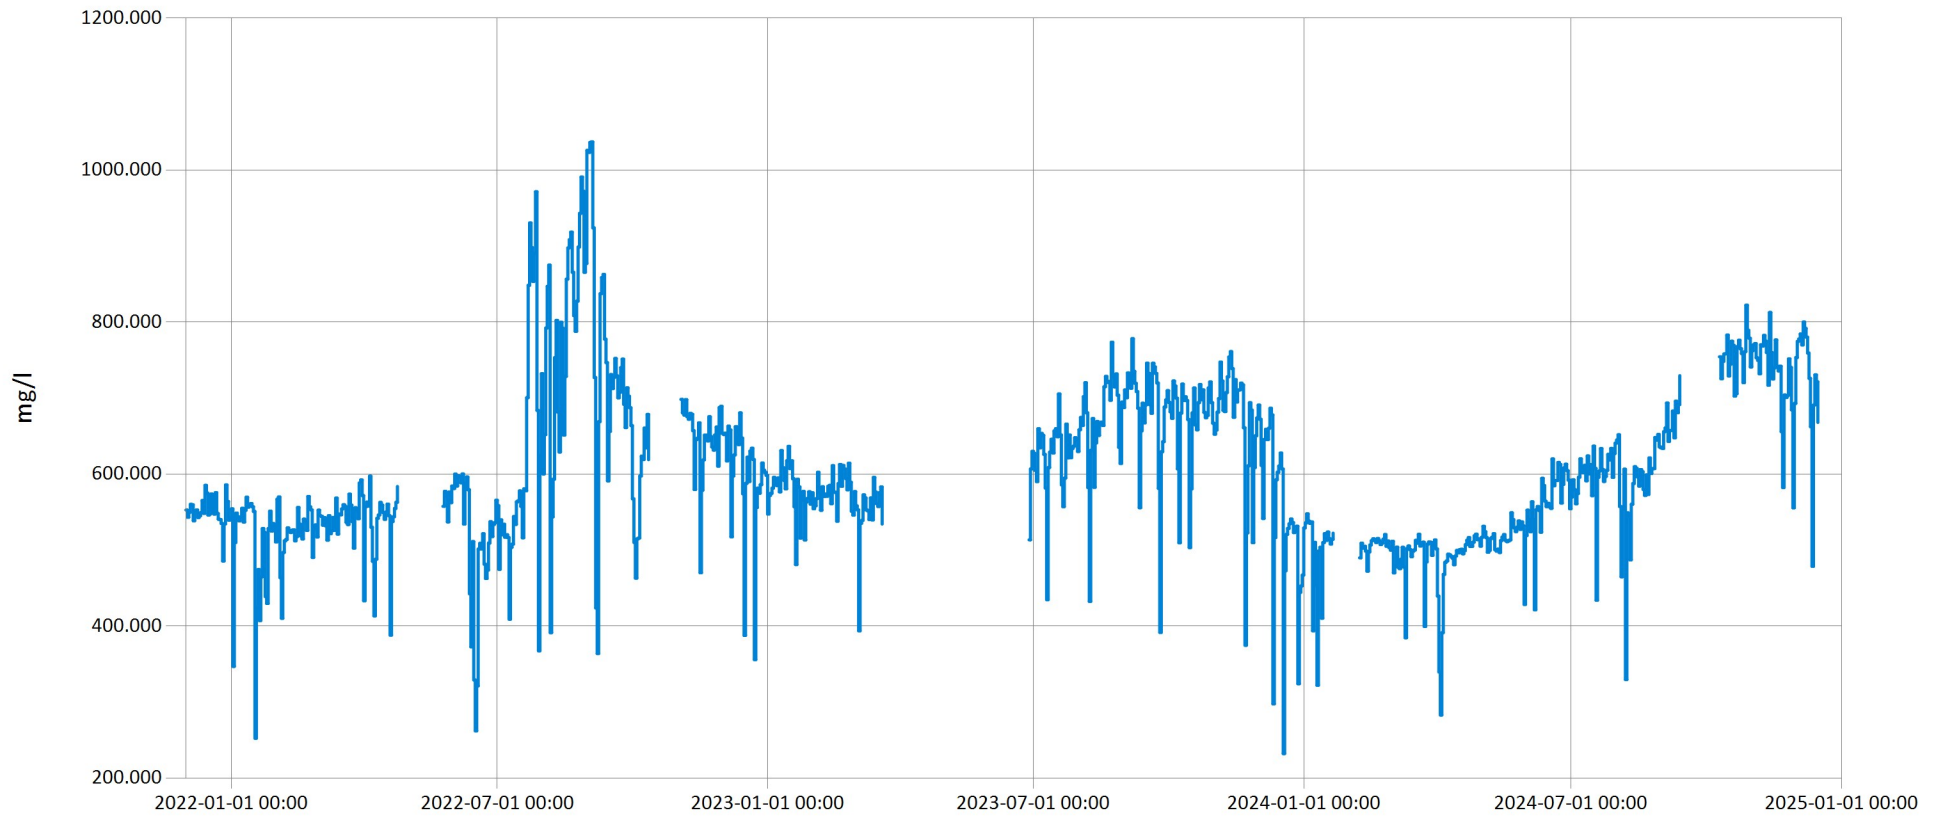

Time Series Data Report

Muddy Run Trib to Mill Creek Total Dissolved Solids for 2022-2024 - Daily Average for Muddy Run Trib to

Jan 17, 2025 | 1 of 1

Period Selected: 2021-12-01 00:00 - 2025-01-01 23:59

UTC Offset: -05:00

— Total Dissolved Solids (mg/l)