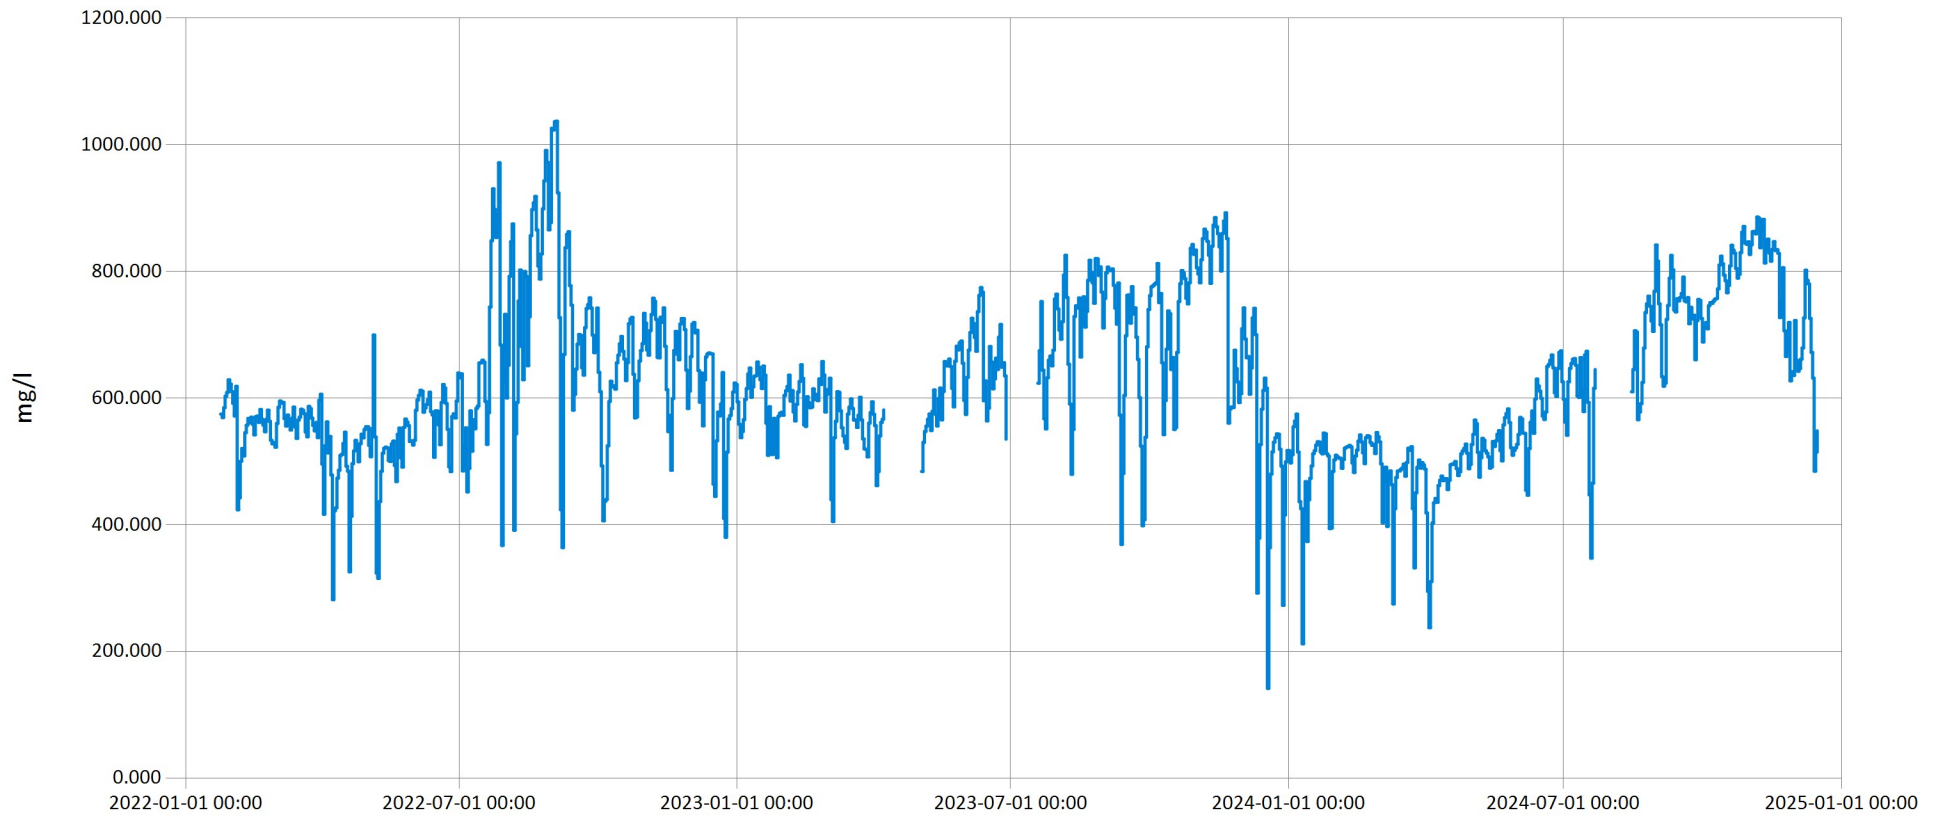

Time Series Data Report

Western Mill Creek Total Dissolved Solids for 2022-2024 - Daily Average for Mill Creek near Fertility, PA

Jan 17, 2025 | 1 of 1

Period Selected: 2022-01-01 00:00 - 2025-01-01 23:59

UTC Offset: -05:00

— Total Dissolved Solids (mg/l)