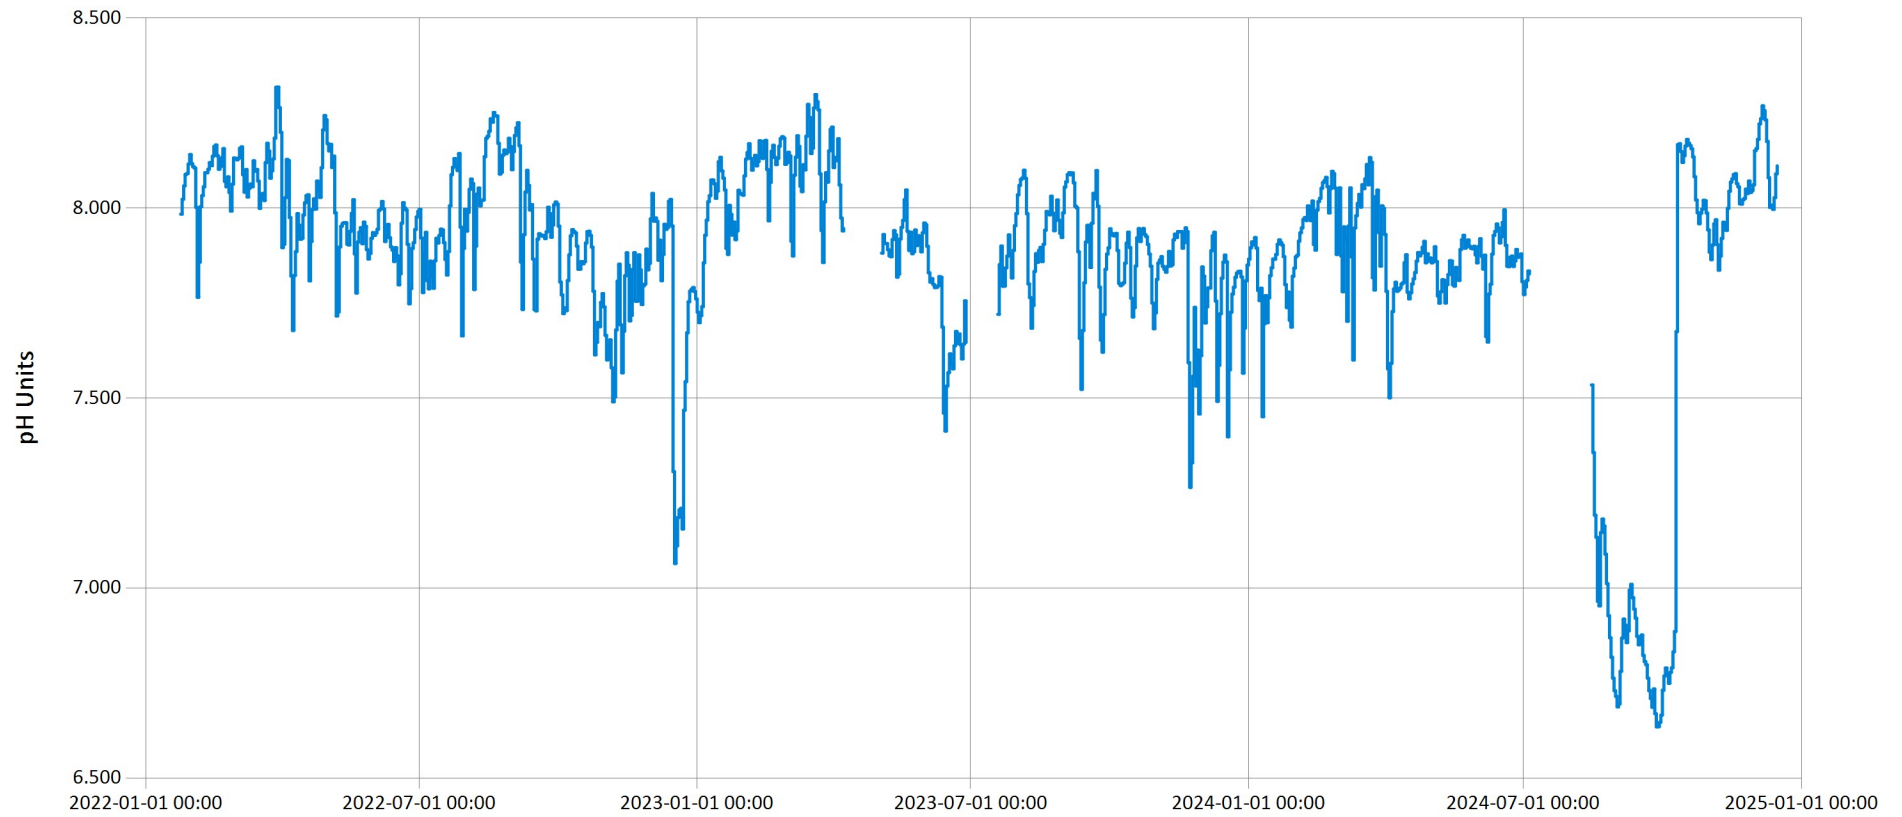

Time Series Data Report

Western Mill Creek Dissolved Oxygen & Water Temperature for 2022-2024 - Daily Average for Mill Creek ne

Jan 17, 2025 | 1 of 1

Period Selected: 2022-01-01 00:00 - 2025-01-01 23:59

UTC Offset: -05:00

— Dissolved Oxygen (mg/l) — Water Temperature (C)

Time Series Data Report

Western Mill Creek pH for 2022-2024 - Daily Average for Mill Creek near Fertility, PA

Jan 17, 2025 | 1 of 1

Period Selected: 2022-01-01 00:00 - 2025-01-01 23:59

UTC Offset: -05:00

— pH Units

Time Series Data Report

Western Mill Creek Specific Conductivity for 2022-2024 - Daily Average for Mill Creek near Fertility, PA

Jan 17, 2025 | 1 of 1

Period Selected: 2022-01-01 00:00 - 2025-01-01 23:59

UTC Offset: -05:00

— Specific Conductivity (uS/cm)

Time Series Data Report

Western Mill Creek Salinity for 2022-2024 - Daily Average for Mill Creek near Fertility, PA

Jan 17, 2025 | 1 of 1

Period Selected: 2022-01-01 00:00 - 2025-01-01 23:59