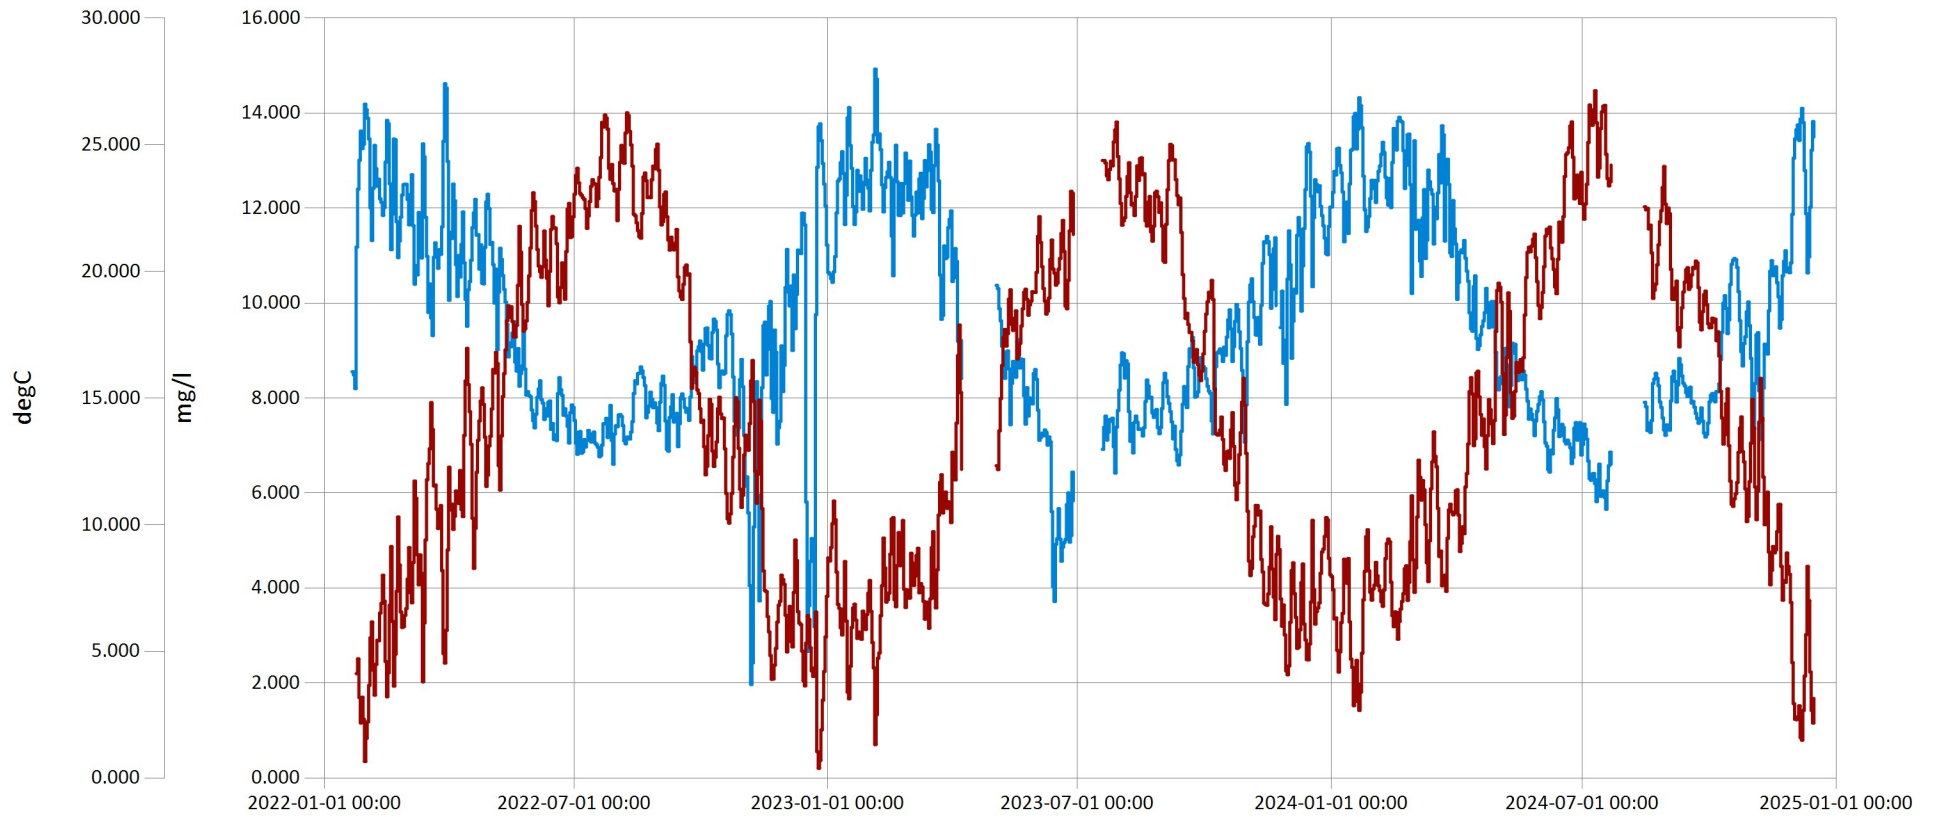

Time Series Data Report

Western Mill Creek Dissolved Oxygen & Water Temperature for 2022-2024 - Daily Average for Mill Creek ne

Jan 17, 2025 | 1 of 1

Period Selected: 2022-01-01 00:00 - 2025-01-01 23:59

UTC Offset: -05:00

— Dissolved Oxygen (mg/l) — Water Temperature (C)

Time Series Data Report

Western Mill Creek pH for 2022-2024 - Daily Average for Mill Creek near Fertility, PA

Jan 17, 2025 | 1 of 1

Period Selected: 2022-01-01 00:00 - 2025-01-01 23:59

UTC Offset: -05:00

— Specific Conductivity (uS/cm)

Time Series Data Report

Western Mill Creek Salinity for 2022-2024 - Daily Average for Mill Creek near Fertility, PA

Jan 17, 2025 | 1 of 1

Period Selected: 2022-01-01 00:00 - 2025-01-01 23:59

UTC Offset: -05:00

— Salinity (ppt)

Time Series Data Report

Western Mill Creek Total Dissolved Solids for 2022-2024 - Daily Average for Mill Creek near Fertility, PA

Jan 17, 2025 | 1 of 1

Period Selected: 2022-01-01 00:00 - 2025-01-01 23:59