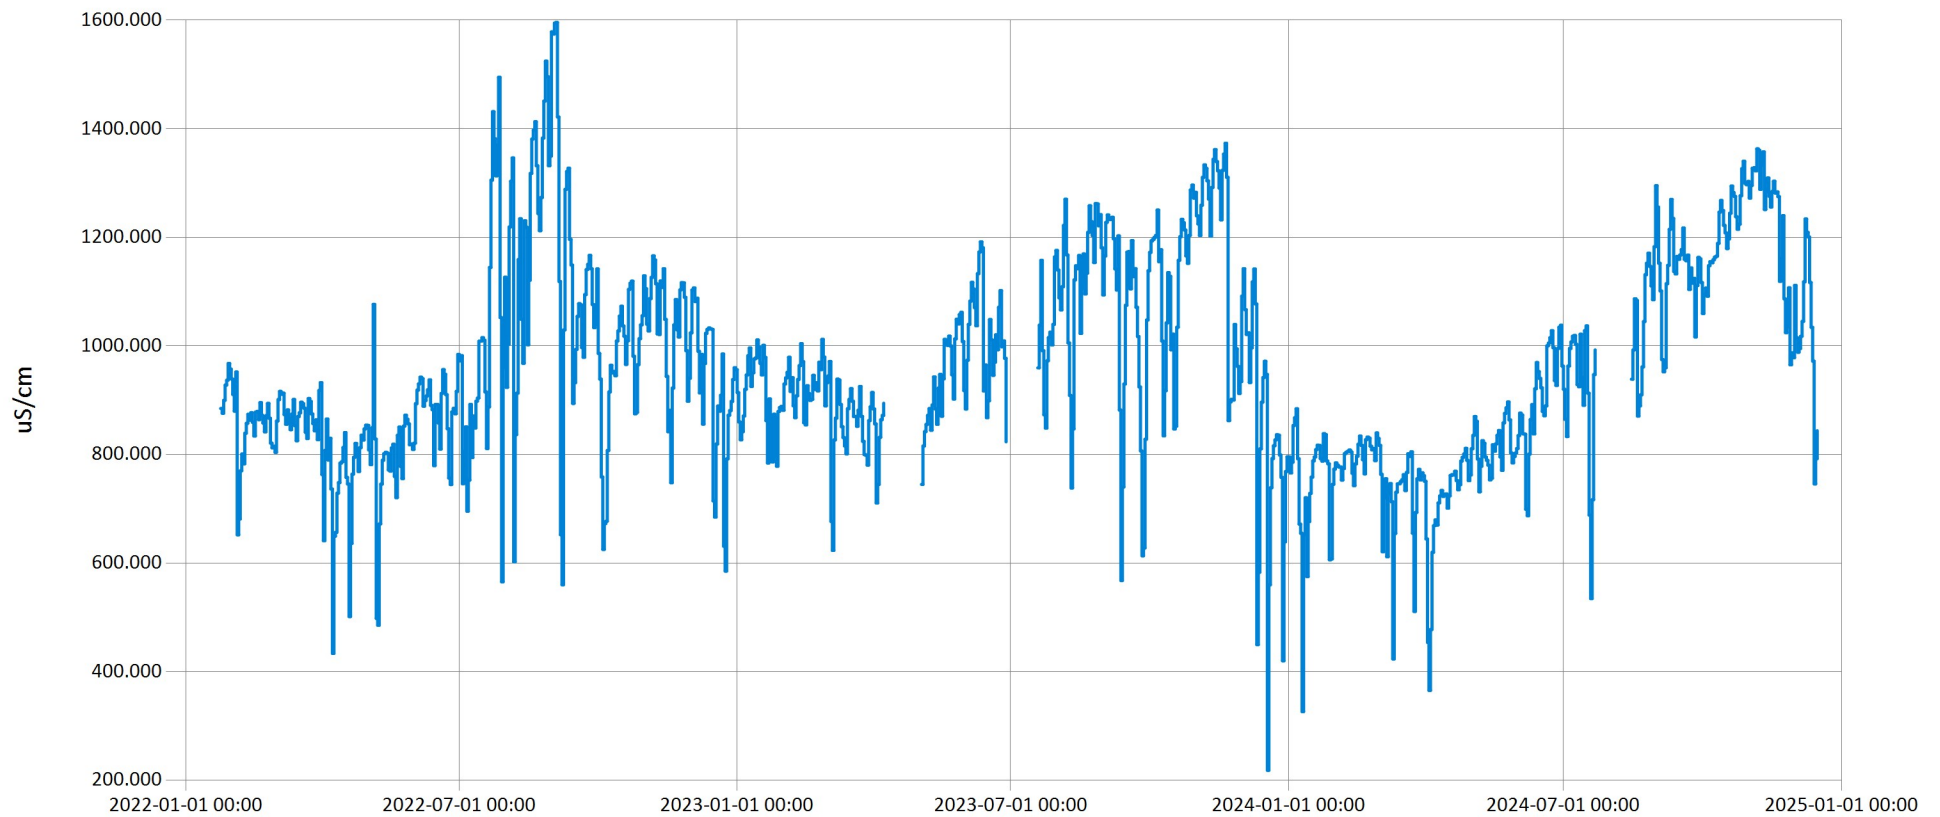

Time Series Data Report

Western Mill Creek Dissolved Oxygen & Water Temperature for 2022-2024 - Daily Average for Mill Creek ne

Jan 17, 2025 | 1 of 1

Period Selected: 2022-01-01 00:00 - 2025-01-01 23:59

UTC Offset: -05:00

— Dissolved Oxygen (mg/l) — Water Temperature (C)

Time Series Data Report

Western Mill Creek pH for 2022-2024 - Daily Average for Mill Creek near Fertility, PA

Jan 17, 2025 | 1 of 1

Period Selected: 2022-01-01 00:00 - 2025-01-01 23:59

UTC Offset: -05:00

— pH Units

Time Series Data Report

Western Mill Creek Specific Conductivity for 2022-2024 - Daily Average for Mill Creek near Fertility, PA

Jan 17, 2025 | 1 of 1

Period Selected: 2022-01-01 00:00 - 2025-01-01 23:59

UTC Offset: -05:00

— Specific Conductivity (uS/cm)

Time Series Data Report

Western Mill Creek Salinity for 2022-2024 - Daily Average for Mill Creek near Fertility, PA

Jan 17, 2025 | 1 of 1

Period Selected: 2022-01-01 00:00 - 2025-01-01 23:59