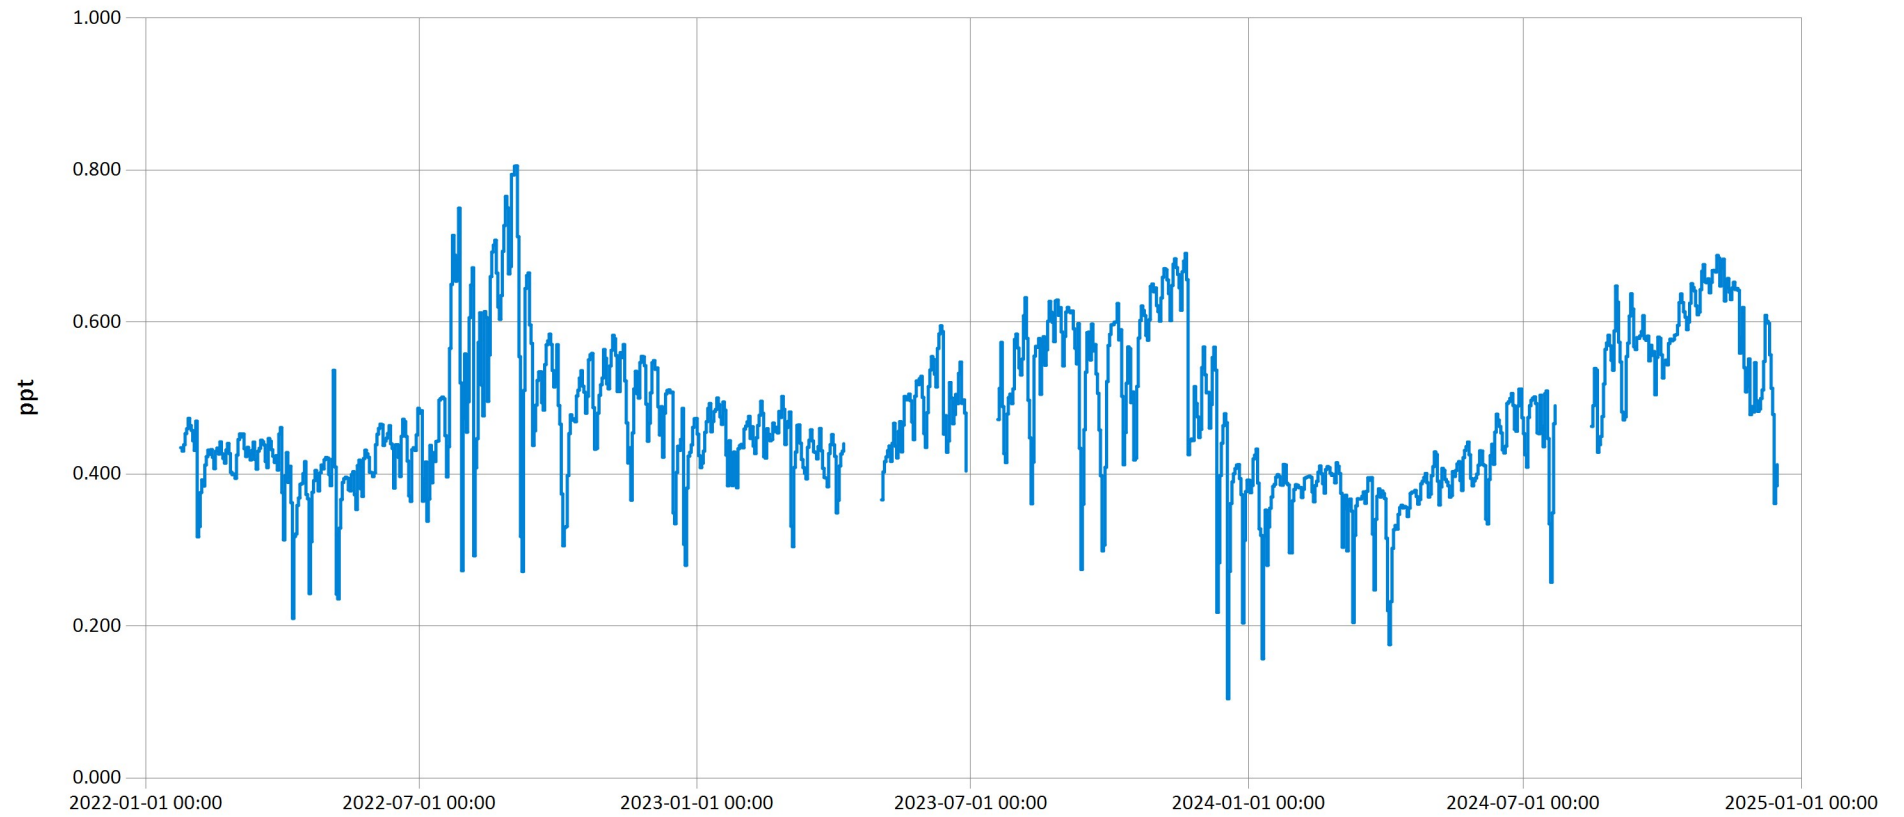

Time Series Data Report

Western Mill Creek Dissolved Oxygen & Water Temperature for 2022-2024 - Daily Average for Mill Creek ne

Jan 17, 2025 | 1 of 1

Period Selected: 2022-01-01 00:00 - 2025-01-01 23:59

UTC Offset: -05:00

UTC Offset: -05:00

— pH Units

Time Series Data Report

Western Mill Creek Specific Conductivity for 2022-2024 - Daily Average for Mill Creek near Fertility, PA

Jan 17, 2025 | 1 of 1

Period Selected: 2022-01-01 00:00 - 2025-01-01 23:59

UTC Offset: -05:00

— Specific Conductivity (uS/cm)

Time Series Data Report

Western Mill Creek Salinity for 2022-2024 - Daily Average for Mill Creek near Fertility, PA

Jan 17, 2025 | 1 of 1

Period Selected: 2022-01-01 00:00 - 2025-01-01 23:59

UTC Offset: -05:00

— Salinity (ppt)

Time Series Data Report

Western Mill Creek Total Dissolved Solids for 2022-2024 - Daily Average for Mill Creek near Fertility, PA

Jan 17, 2025 | 1 of 1

Period Selected: 2022-01-01 00:00 - 2025-01-01 23:59