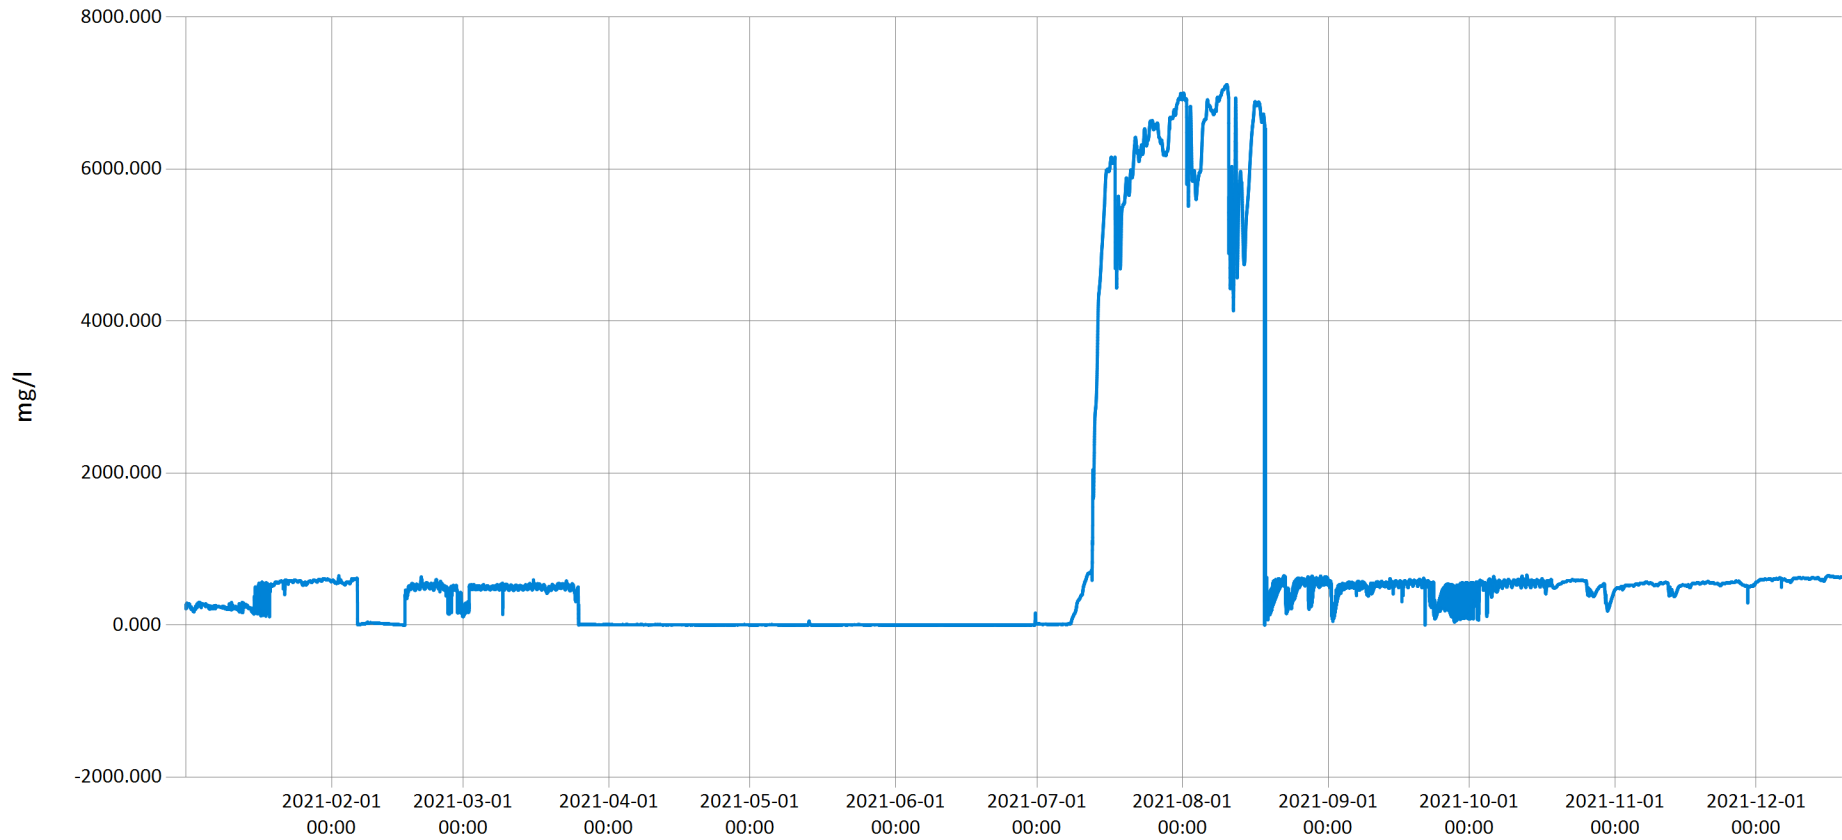

## Time Series Data Report

Western Mill Creek Dissolved Oxygen & Water Temperature 2021 - DO & Water Temp for Western Mill Cre1

Feb 2, 2023 | 1 of 1

Period Selected: 2021-01-01 00:00 - 2021-12-31 23:59

UTC Offset: -05:00

### Time Series Data Report

Western Mill Creek pH 2021 - pH for Western Mill Creek for the year 2021

Feb 2, 2023 | 1 of 1

Period Selected: 2021-01-01 00:00 - 2021-12-31 23:59

UTC Offset: -05:00

— pH

## Time Series Data Report

Western Mill Creek Total Dissolved Solids 2021 - TDS for Western Mill Creek for the year 2021

Feb 2, 2023 | 1 of 1

Period Selected: 2021-01-01 00:00 - 2021-12-31 23:59

UTC Offset: -05:00