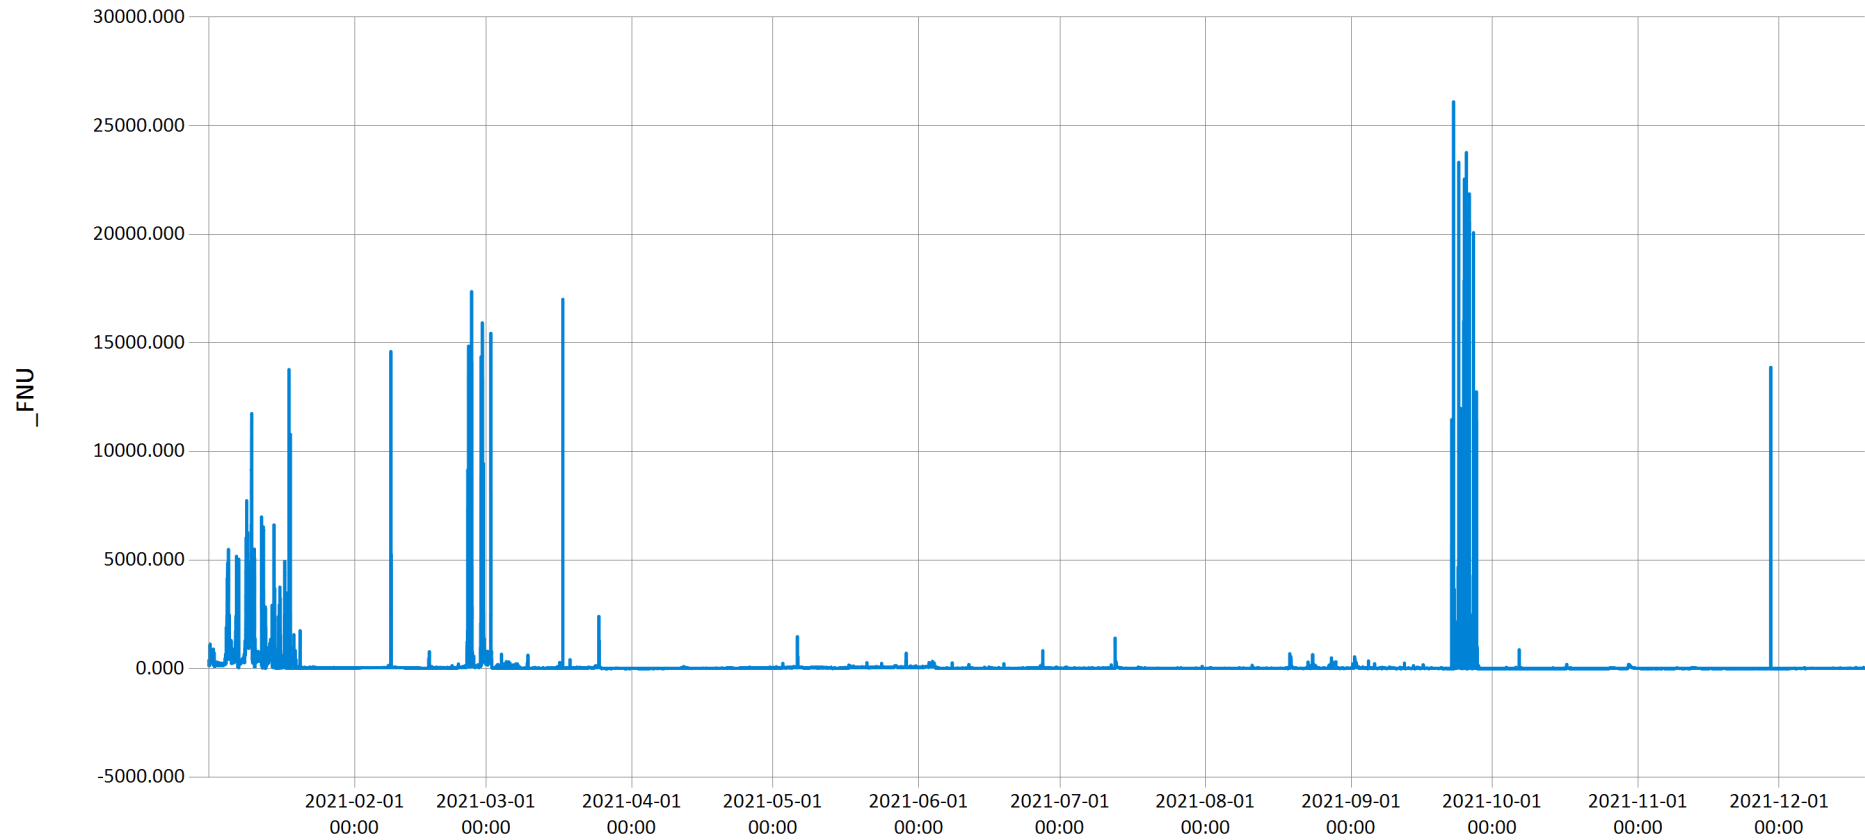

## Time Series Data Report

Western Mill Creek Total Dissolved Solids 2021 - TDS for Western Mill Creek for the year 2021

Feb 2, 2023 | 1 of 1

Period Selected: 2021-01-01 00:00 - 2021-12-31 23:59

UTC Offset: -05:00

### Time Series Data Report

Western Mill Creek Turbidity 2021 - Turbidity for Western Mill Creek for the year 2021

Feb 2, 2023 | 1 of 1

Period Selected: 2021-01-01 00:00 - 2021-12-31 23:59

UTC Offset: -05:00