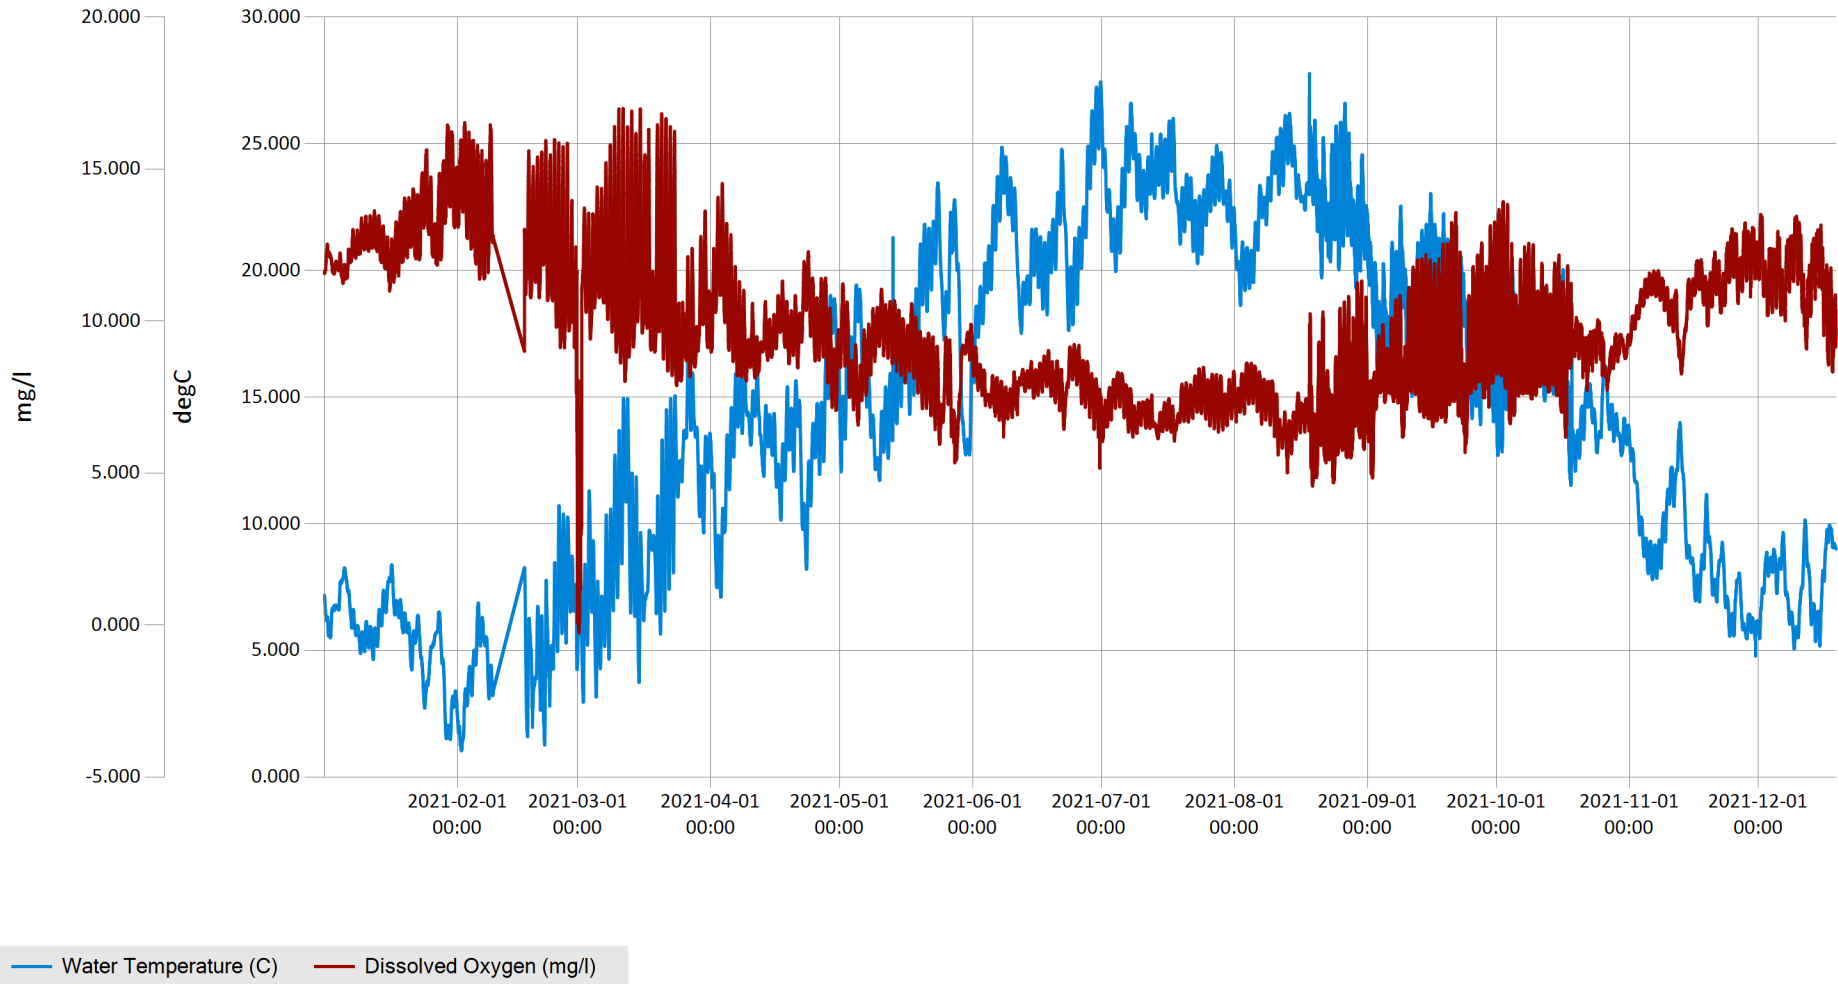

Time Series Data Report

Western Mill Creek Specific Conductivity 2021 - Sp. Cond. for Western Mill Creek for the year 2021

Feb 2, 2023 | 1 of 1

Period Selected: 2021-01-01 00:00 - 2021-12-31 23:59

UTC Offset: -05:00

— Specific Conductivity (uS/cm)

## Time Series Data Report

Western Mill Creek Dissolved Oxygen & Water Temperature 2021 - DO & Water Temp for Western Mill Cre1

Feb 2, 2023 | 1 of 1

Period Selected: 2021-01-01 00:00 - 2021-12-31 23:59

UTC Offset: -05:00