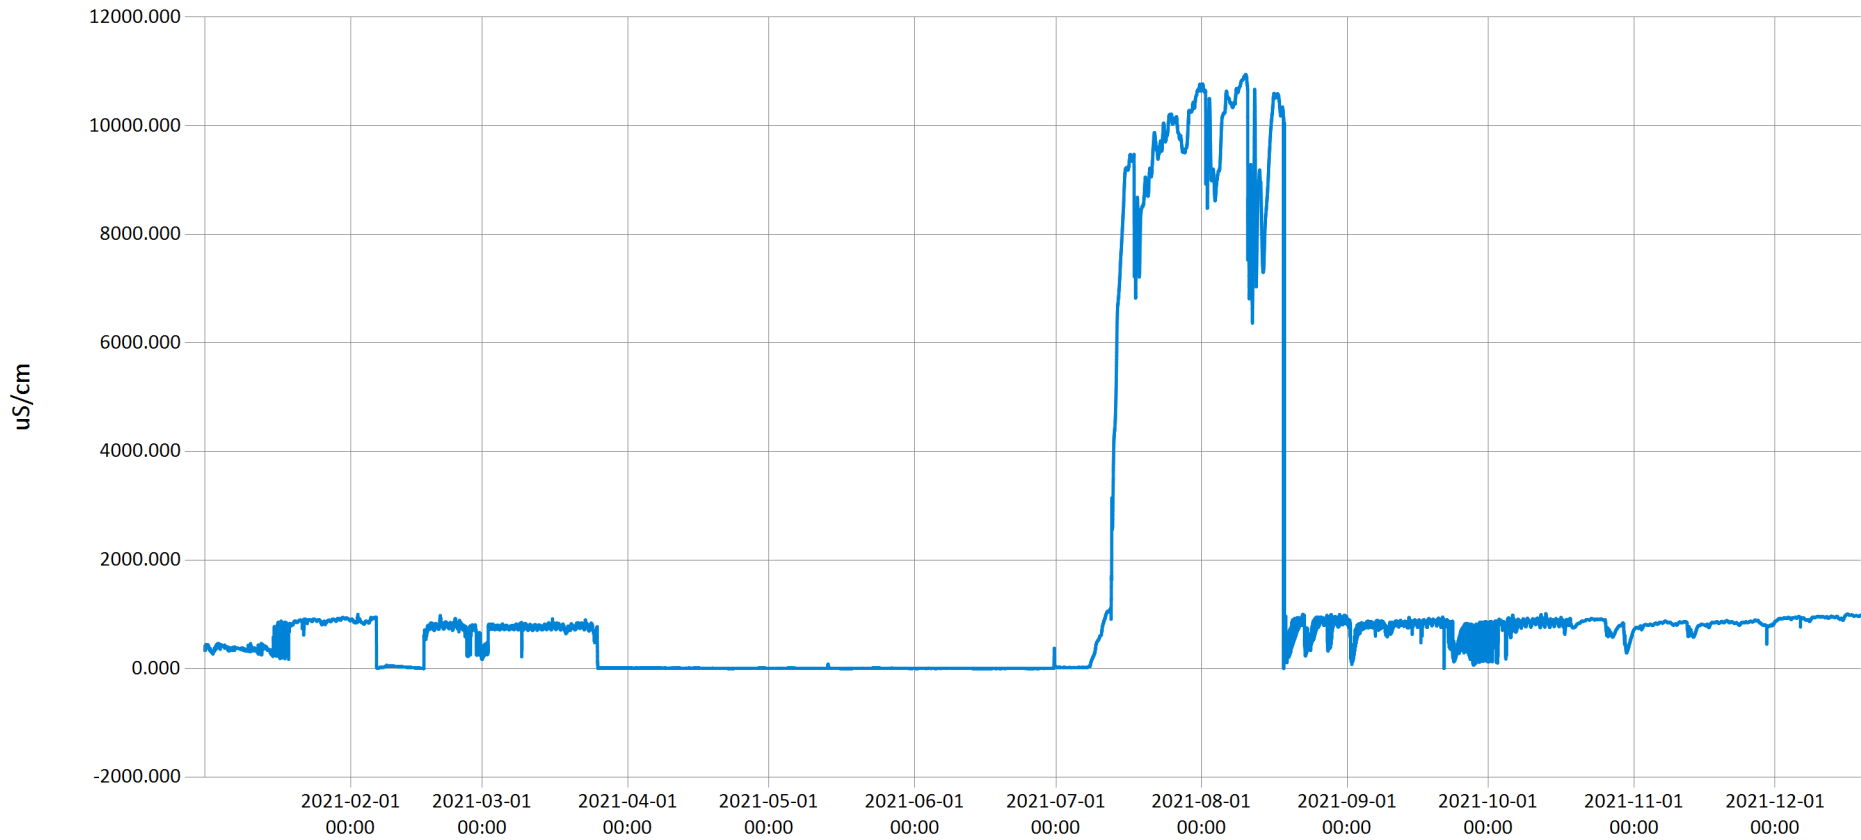

Time Series Data Report

Western Mill Creek Specific Conductivity 2021 - Sp. Cond. for Western Mill Creek for the year 2021

Feb 2, 2023 | 1 of 1

Period Selected: 2021-01-01 00:00 - 2021-12-31 23:59

UTC Offset: -05:00

— Specific Conductivity (uS/cm)

## Time Series Data Report

Western Mill Creek Dissolved Oxygen & Water Temperature 2021 - DO & Water Temp for Western Mill Cre1

Feb 2, 2023 | 1 of 1

Period Selected: 2021-01-01 00:00 - 2021-12-31 23:59

UTC Offset: -05:00

## Time Series Data Report

Western Mill Creek Total Dissolved Solids 2021 - TDS for Western Mill Creek for the year 2021

Feb 2, 2023 | 1 of 1

Period Selected: 2021-01-01 00:00 - 2021-12-31 23:59

UTC Offset: -05:00