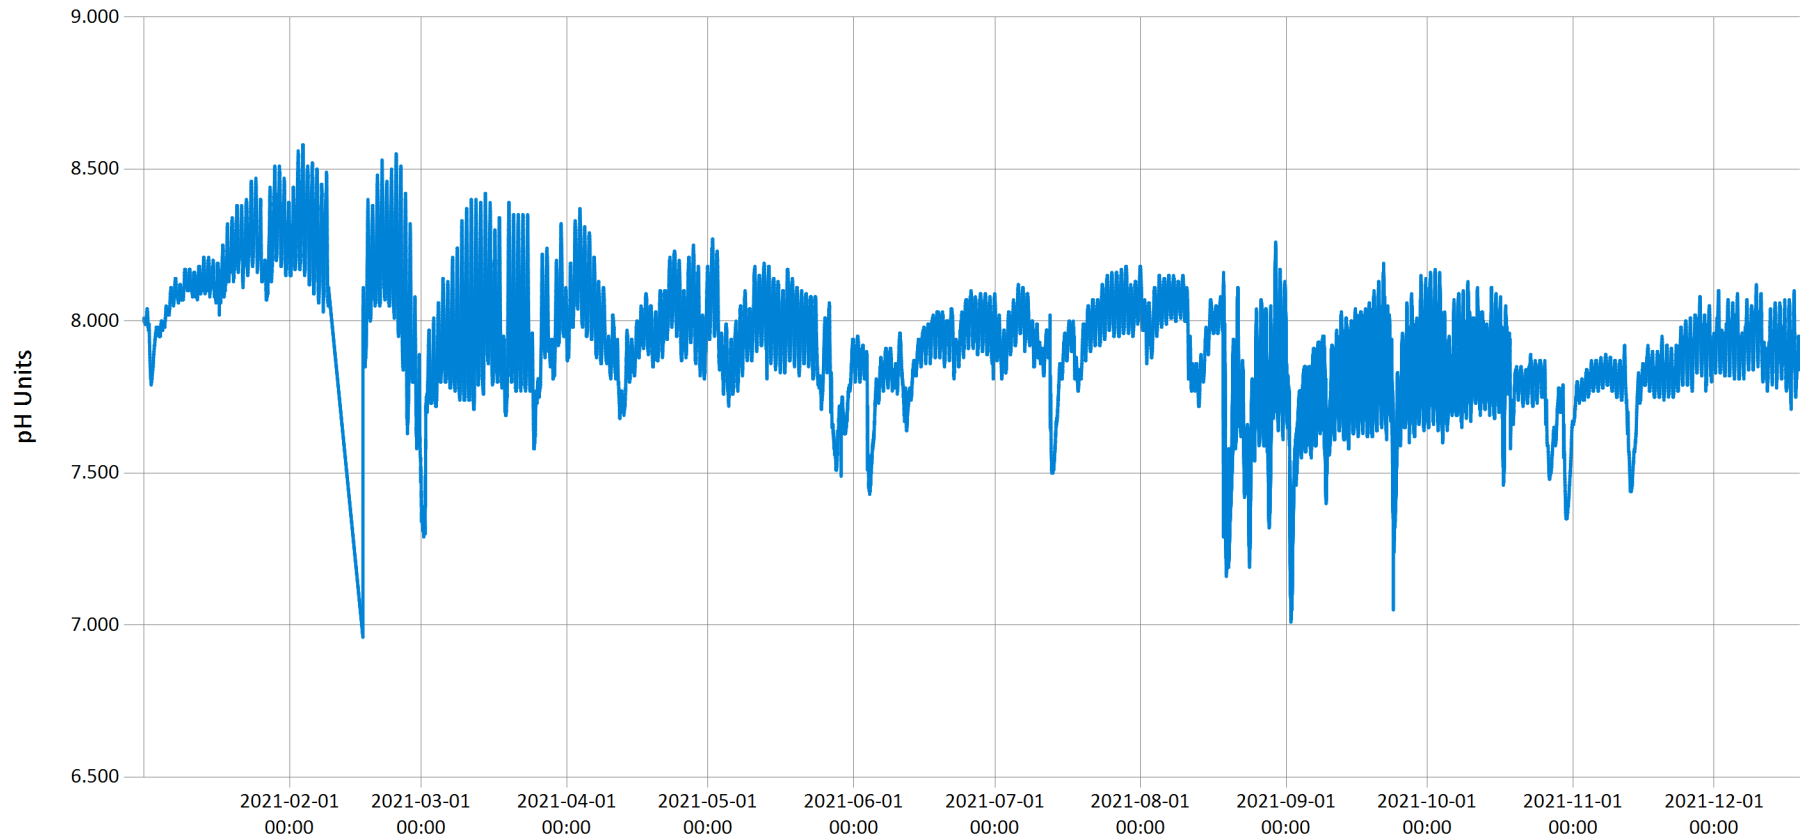

Time Series Data Report

Western Mill Creek Specific Conductivity 2021 - Sp. Cond. for Western Mill Creek for the year 2021

Feb 2, 2023 | 1 of 1

Period Selected: 2021-01-01 00:00 - 2021-12-31 23:59

UTC Offset: -05:00

## Time Series Data Report

Western Mill Creek Dissolved Oxygen & Water Temperature 2021 - DO & Water Temp for Western Mill Cre1

Feb 2, 2023 | 1 of 1

Period Selected: 2021-01-01 00:00 - 2021-12-31 23:59

UTC Offset: -05:00

### Time Series Data Report

Western Mill Creek pH 2021 - pH for Western Mill Creek for the year 2021

Feb 2, 2023 | 1 of 1

Period Selected: 2021-01-01 00:00 - 2021-12-31 23:59

UTC Offset: -05:00

— pH

## Time Series Data Report

Western Mill Creek Total Dissolved Solids 2021 - TDS for Western Mill Creek for the year 2021

Feb 2, 2023 | 1 of 1

Period Selected: 2021-01-01 00:00 - 2021-12-31 23:59

UTC Offset: -05:00