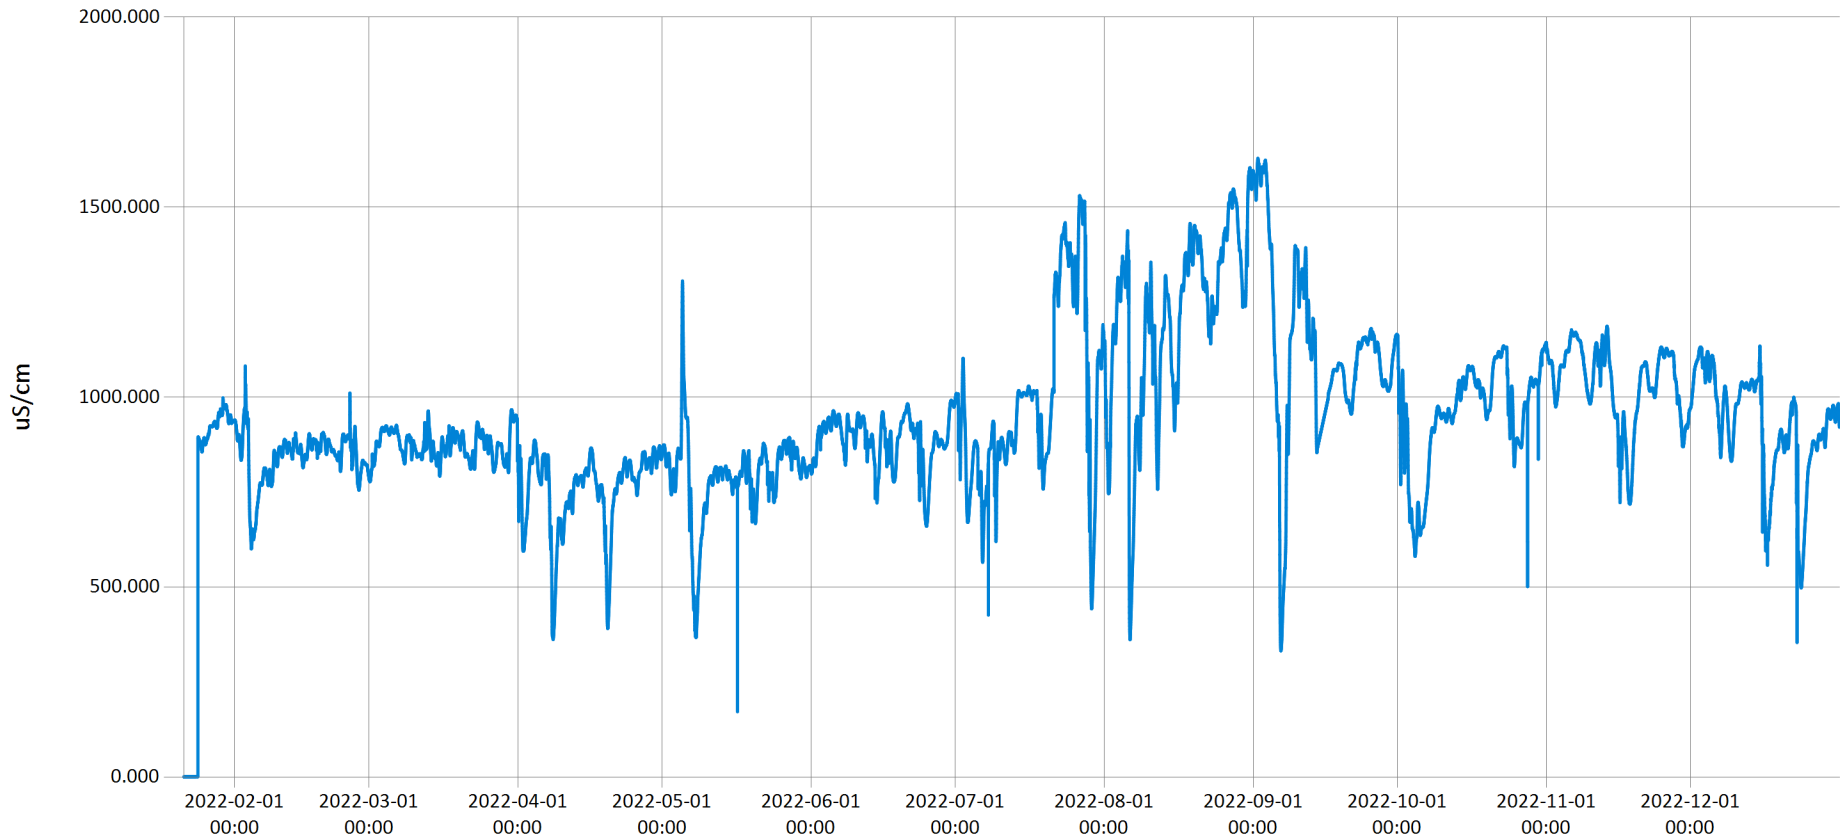

Time Series Data Report

Western Mill Creek Specific Conductivity 2022 - Sp. Cond. for Western Mill Creek for the year 2022

Feb 2, 2023 | 1 of 1

Period Selected: 2022-01-01 00:00 - 2022-12-31 23:59

UTC Offset: -05:00

— Specific Conductivity (uS/cm)

Time Series Data Report

Western Mill Creek Dissolved Oxygen & Water Temperature 2022 - DO & Water Temp for Western Mill Cre2

Feb 2, 2023 | 1 of 1

Period Selected: 2022-01-01 00:00 - 2022-12-31 23:59

UTC Offset: -05:00

Time Series Data Report

Western Mill Creek pH 2022 - pH for Western Mill Creek for the year 2022

Feb 2, 2023 | 1 of 1

Period Selected: 2022-01-01 00:00 - 2022-12-31 23:59

UTC Offset: -05:00

— pH

Time Series Data Report

Western Mill Creek Total Dissolved Solids 2022 - TDS for Western Mill Creek for the year 2022

Feb 2, 2023 | 1 of 1

Period Selected: 2022-01-01 00:00 - 2022-12-31 23:59

UTC Offset: -05:00