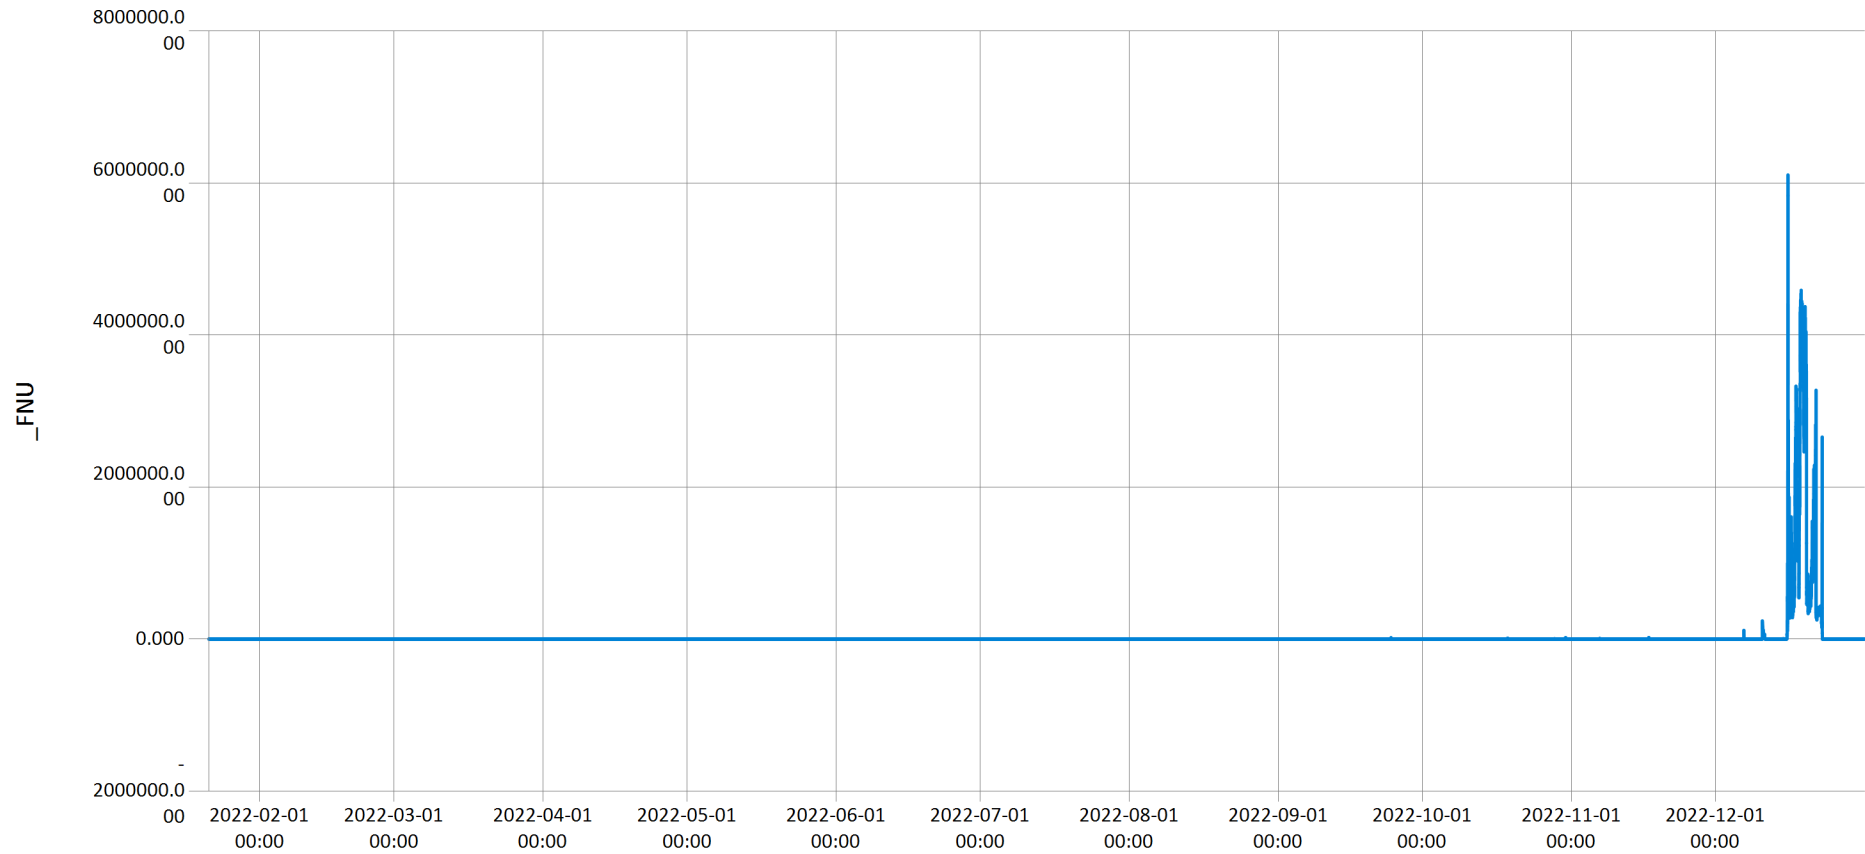

— Specific Conductivity (uS/cm)

Time Series Data Report

Western Mill Creek Dissolved Oxygen & Water Temperature 2022 - DO & Water Temp for Western Mill Cre2

Feb 2, 2023 | 1 of 1

Period Selected: 2022-01-01 00:00 - 2022-12-31 23:59

UTC Offset: -05:00

Time Series Data Report

Western Mill Creek pH 2022 - pH for Western Mill Creek for the year 2022

Feb 2, 2023 | 1 of 1

Period Selected: 2022-01-01 00:00 - 2022-12-31 23:59

UTC Offset: -05:00

— pH

Time Series Data Report

Western Mill Creek Total Dissolved Solids 2022 - TDS for Western Mill Creek for the year 2022

Feb 2, 2023 | 1 of 1

Period Selected: 2022-01-01 00:00 - 2022-12-31 23:59

UTC Offset: -05:00

Time Series Data Report

Western Mill Creek Turbidity 2022 - Turbidity for Western Mill Creek for the year 2022

Feb 2, 2023 | 1 of 1

Period Selected: 2022-01-01 00:00 - 2022-12-31 23:59

UTC Offset: -05:00

— Turbidity (FNU)