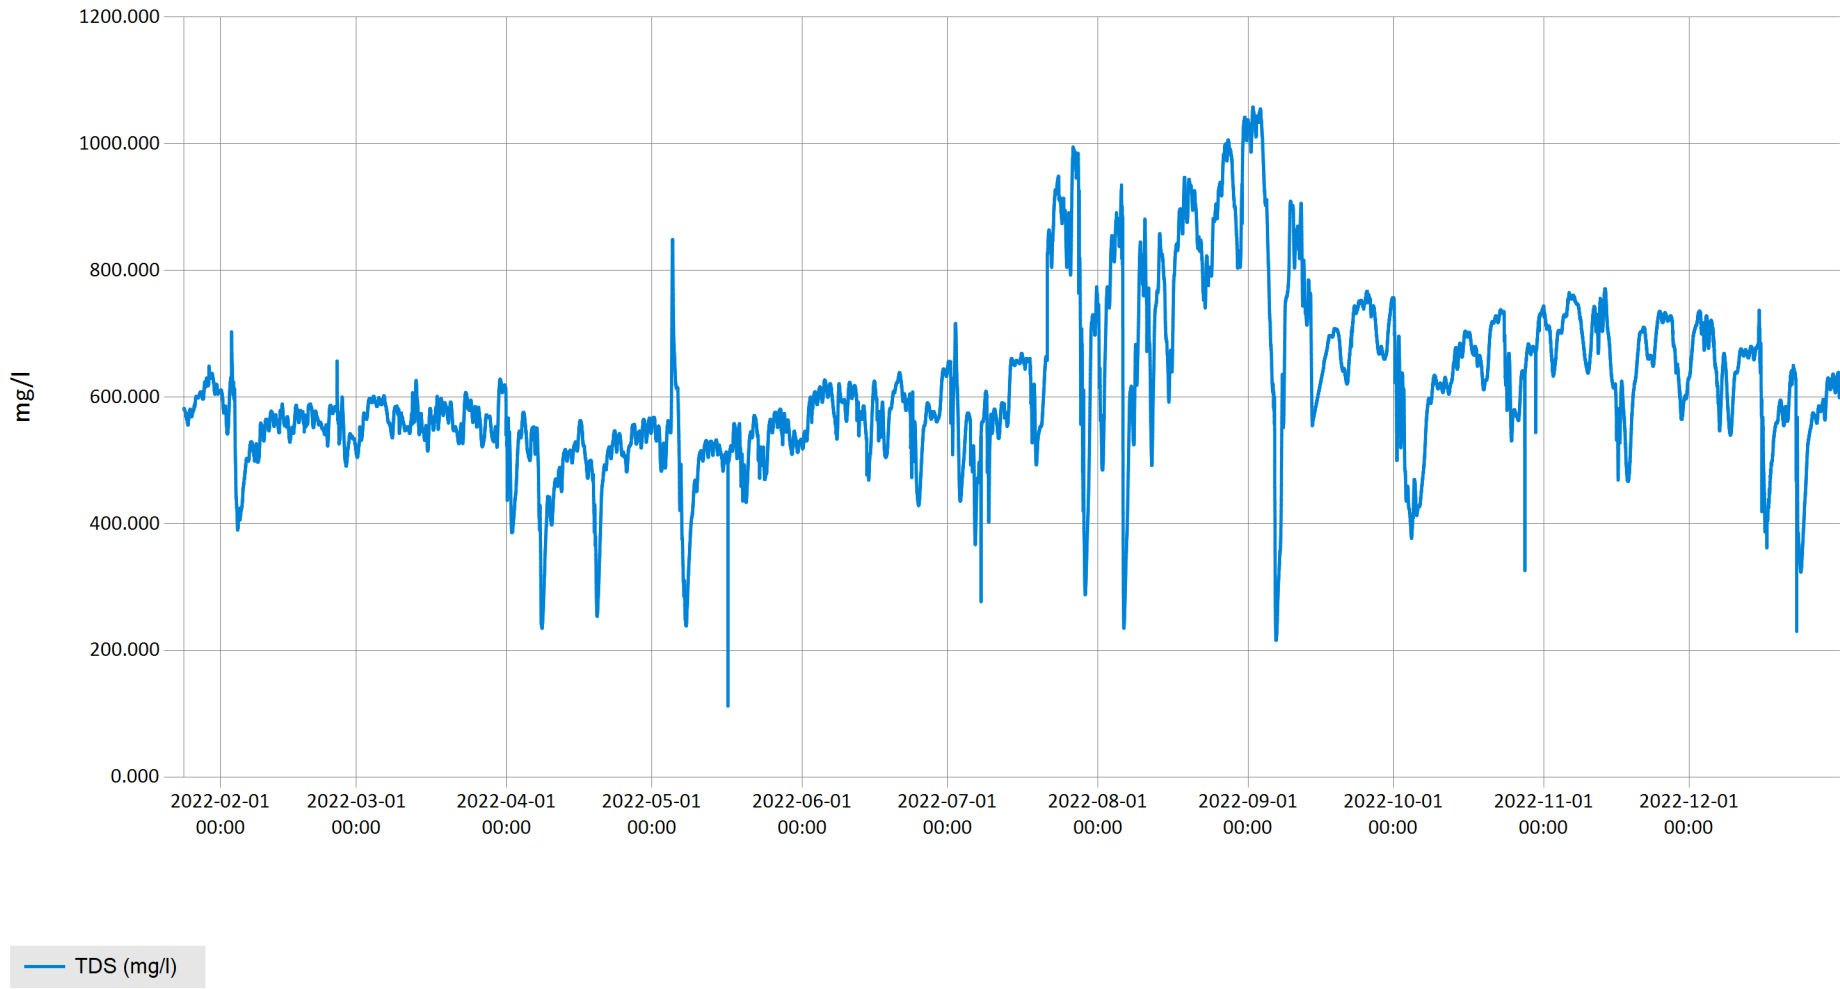

— Specific Conductivity (uS/cm)

Time Series Data Report

Western Mill Creek Dissolved Oxygen & Water Temperature 2022 - DO & Water Temp for Western Mill Cre2

Feb 2, 2023 | 1 of 1

Period Selected: 2022-01-01 00:00 - 2022-12-31 23:59

UTC Offset: -05:00

Time Series Data Report

Western Mill Creek pH 2022 - pH for Western Mill Creek for the year 2022

Feb 2, 2023 | 1 of 1

Period Selected: 2022-01-01 00:00 - 2022-12-31 23:59

UTC Offset: -05:00

— pH

Time Series Data Report

Western Mill Creek Total Dissolved Solids 2022 - TDS for Western Mill Creek for the year 2022

Feb 2, 2023 | 1 of 1

Period Selected: 2022-01-01 00:00 - 2022-12-31 23:59

UTC Offset: -05:00

Time Series Data Report

Western Mill Creek Turbidity 2022 - Turbidity for Western Mill Creek for the year 2022

Feb 2, 2023 | 1 of 1

Period Selected: 2022-01-01 00:00 - 2022-12-31 23:59

UTC Offset: -05:00

— Turbidity (FNU)