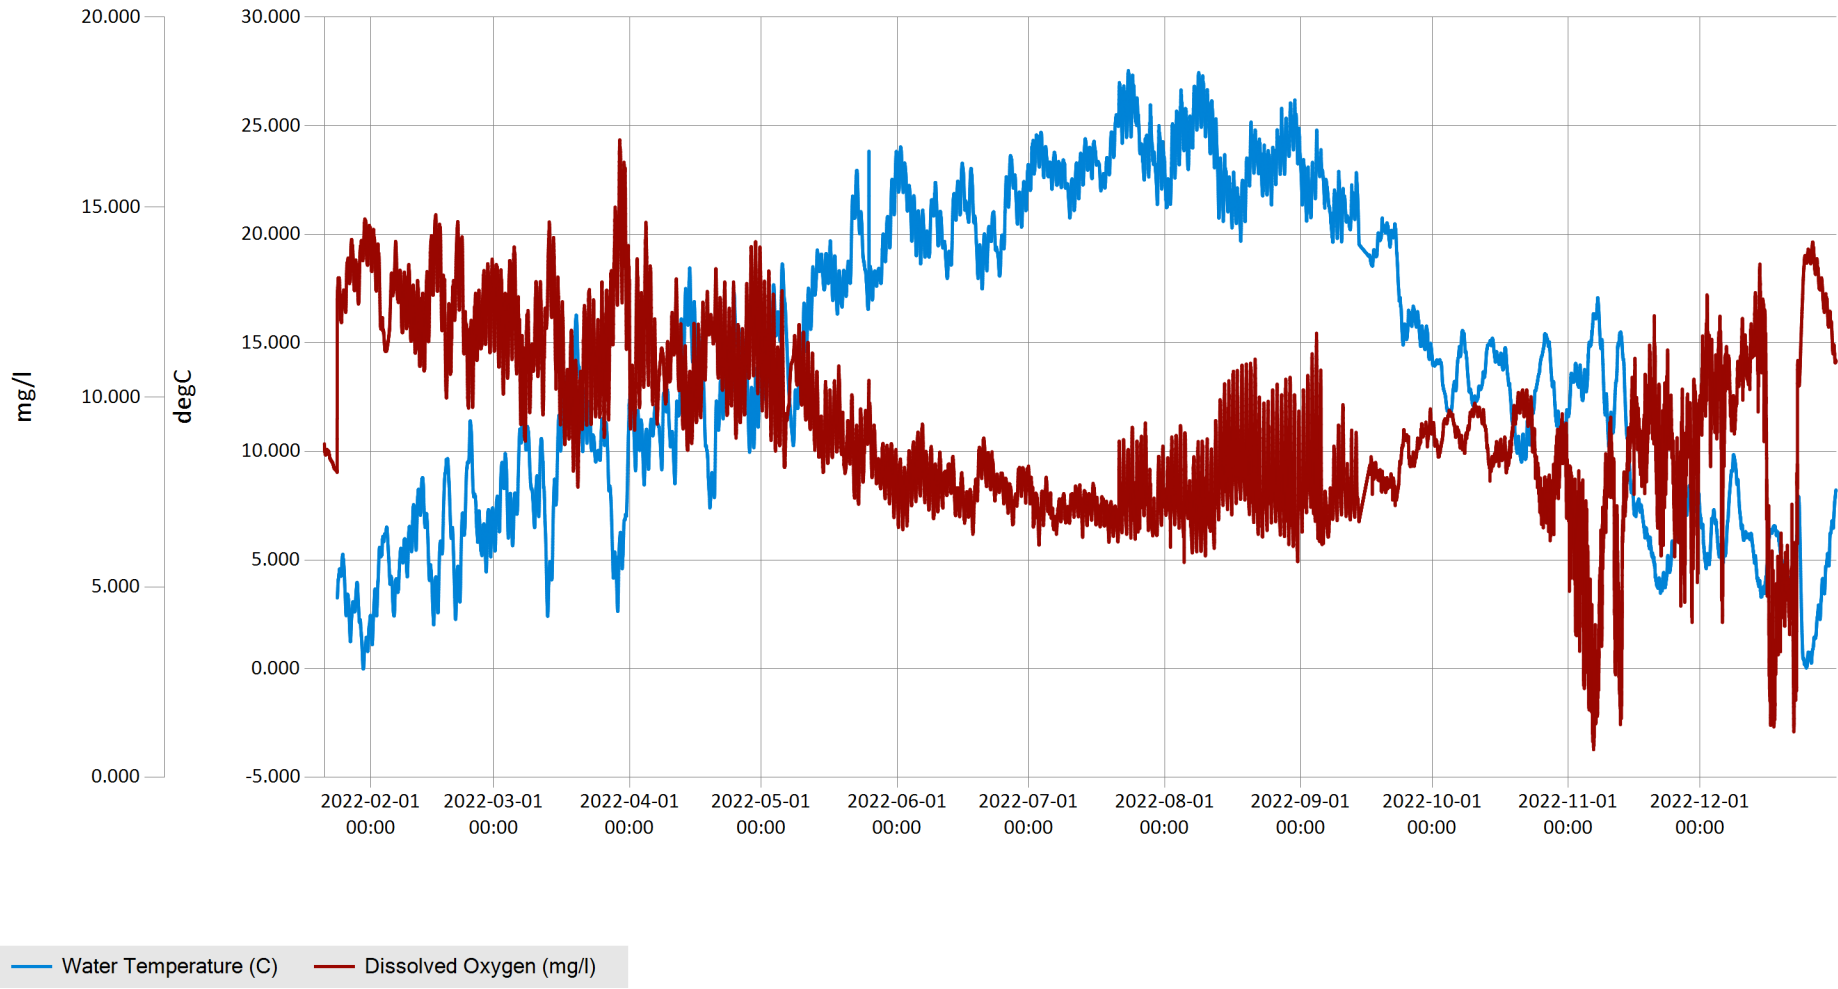

Time Series Data Report

Western Mill Creek Specific Conductivity 2022 - Sp. Cond. for Western Mill Creek for the year 2022

Feb 2, 2023 | 1 of 1

Period Selected: 2022-01-01 00:00 - 2022-12-31 23:59

UTC Offset: -05:00

— Specific Conductivity (uS/cm)

Time Series Data Report

Western Mill Creek Dissolved Oxygen & Water Temperature 2022 - DO & Water Temp for Western Mill Cre2

Feb 2, 2023 | 1 of 1

Period Selected: 2022-01-01 00:00 - 2022-12-31 23:59

UTC Offset: -05:00

Time Series Data Report

Western Mill Creek pH 2022 - pH for Western Mill Creek for the year 2022

Feb 2, 2023 | 1 of 1

Period Selected: 2022-01-01 00:00 - 2022-12-31 23:59

UTC Offset: -05:00

— pH

Time Series Data Report

Western Mill Creek Total Dissolved Solids 2022 - TDS for Western Mill Creek for the year 2022

Feb 2, 2023 | 1 of 1

Period Selected: 2022-01-01 00:00 - 2022-12-31 23:59

UTC Offset: -05:00