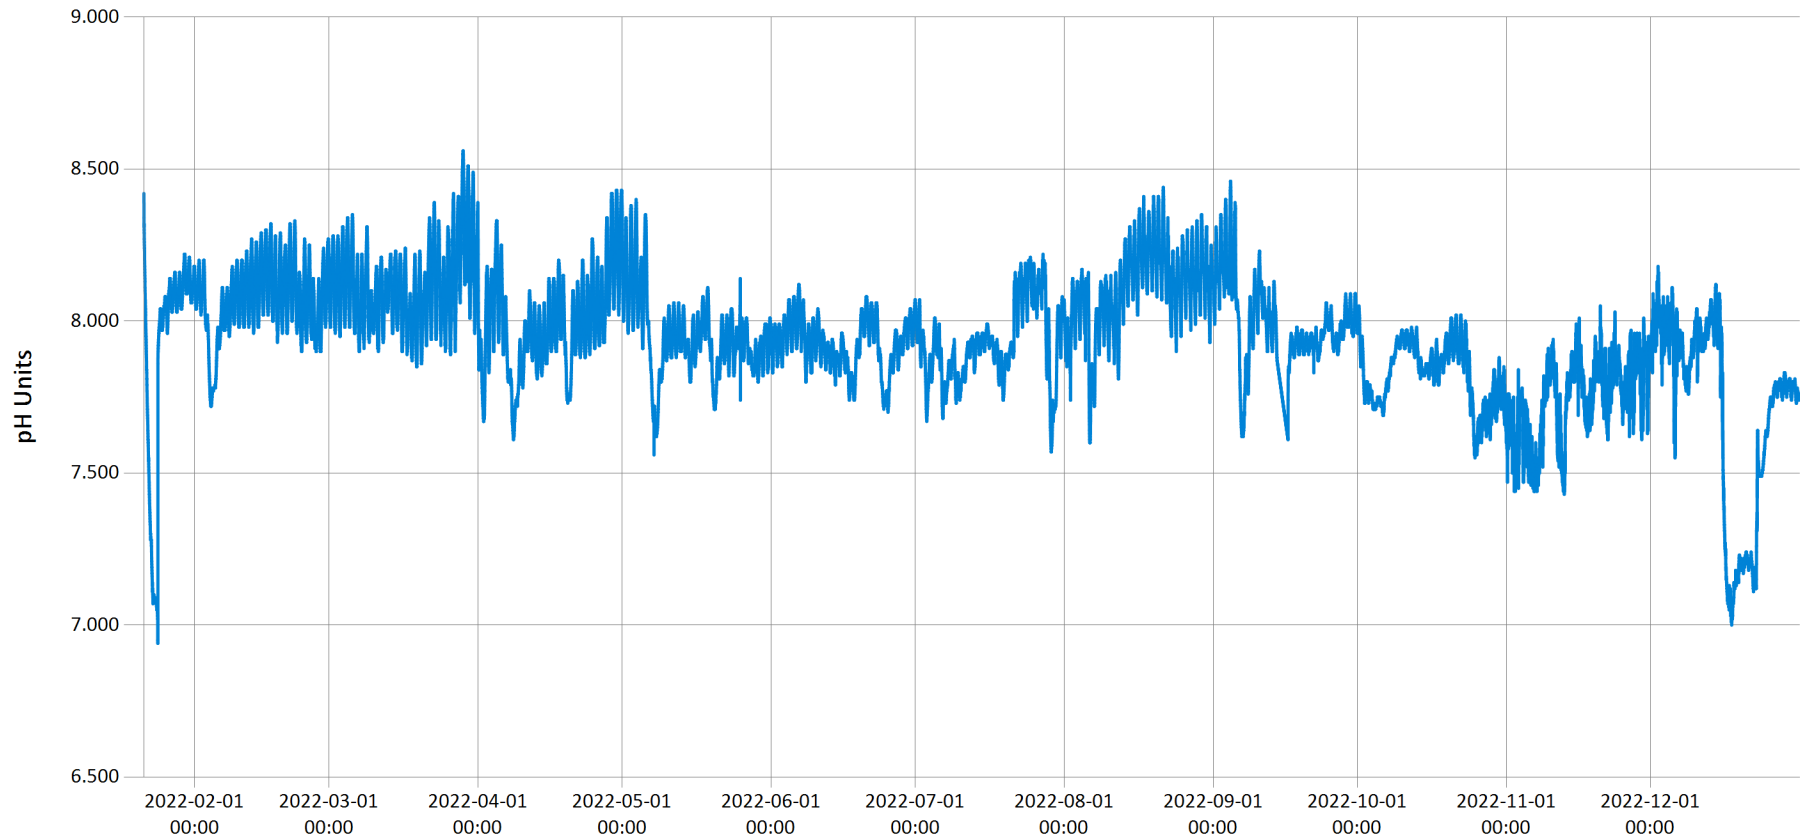

— Specific Conductivity (uS/cm)

Time Series Data Report

Western Mill Creek Dissolved Oxygen & Water Temperature 2022 - DO & Water Temp for Western Mill Cre2

Feb 2, 2023 | 1 of 1

Period Selected: 2022-01-01 00:00 - 2022-12-31 23:59

UTC Offset: -05:00

Time Series Data Report

Western Mill Creek pH 2022 - pH for Western Mill Creek for the year 2022

Feb 2, 2023 | 1 of 1

Period Selected: 2022-01-01 00:00 - 2022-12-31 23:59

UTC Offset: -05:00

— pH

Time Series Data Report

Western Mill Creek Total Dissolved Solids 2022 - TDS for Western Mill Creek for the year 2022

Feb 2, 2023 | 1 of 1

Period Selected: 2022-01-01 00:00 - 2022-12-31 23:59

UTC Offset: -05:00

Time Series Data Report

Western Mill Creek Turbidity 2022 - Turbidity for Western Mill Creek for the year 2022

Feb 2, 2023 | 1 of 1

Period Selected: 2022-01-01 00:00 - 2022-12-31 23:59

UTC Offset: -05:00

— Turbidity (FNU)